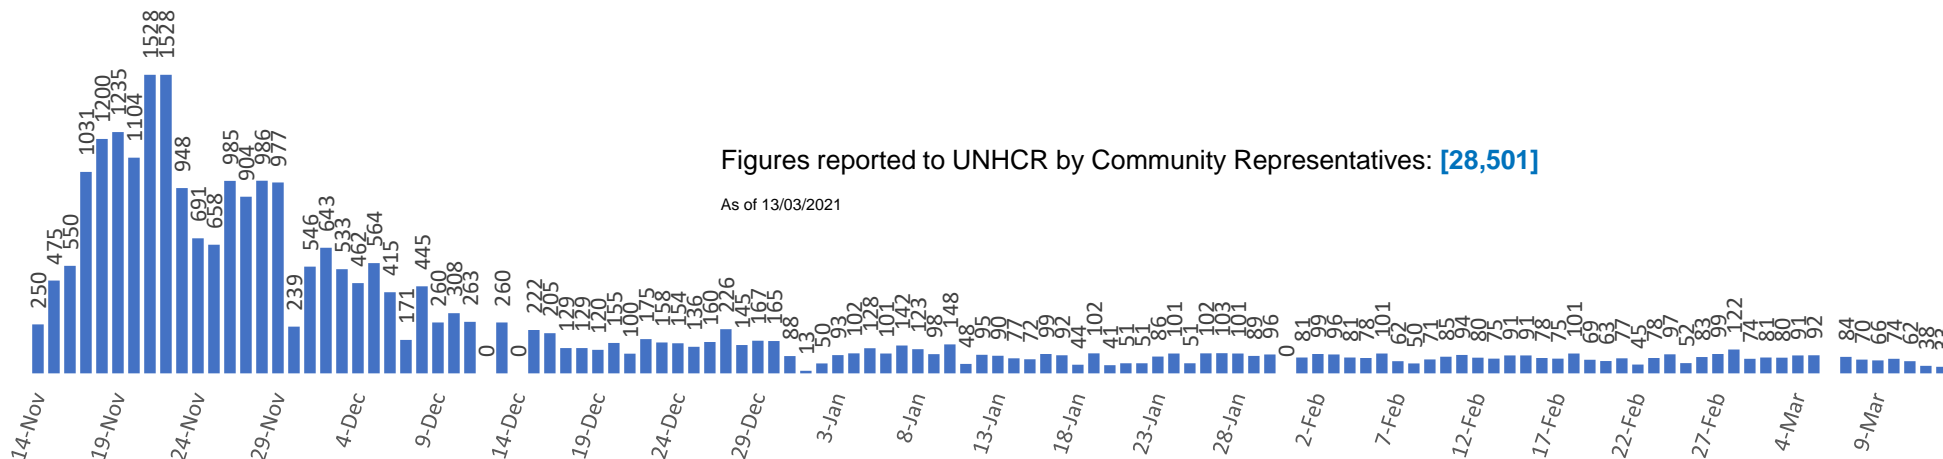

UNHCR departure monitoring of buses provided by the Mayor's Office in Yerevan

 [25,286]
  540

Figures reported to UNHCR by Community Representatives: [28,501]

As of 13/03/2021

Maps and Infographics in this document do not imply the expression of any opinion on the part of UNHCR concerning the legal status of any country, territory, city or area, of its authorities, or the delimitation of frontiers or boundaries. All statistics are provisional and subject to change. | Contact: alasad@unhcr.org or ghelvondy@unhcr.org | sources: UNHCR, MoTAI (MS) | *UNHCR is monitoring departures of spontaneous returns organized by the Mayor's Office of Yerevan by bus from Yerevan to return areas, the figure is based on direct observation from UNHCR protection teams. | From Russian Peacekeeping Forces 13 observation posts 52,700 returnees were reported; Last report was on the 20-02-2021 at the official website of Ministry of Defence of Russian Federation, available at: http://mil.ru/russian_peacekeeping_forces/bulletins/more.htm?id=12345973@egNews. UNHCR does not have access to areas of return and can not verify the sustainability of return.