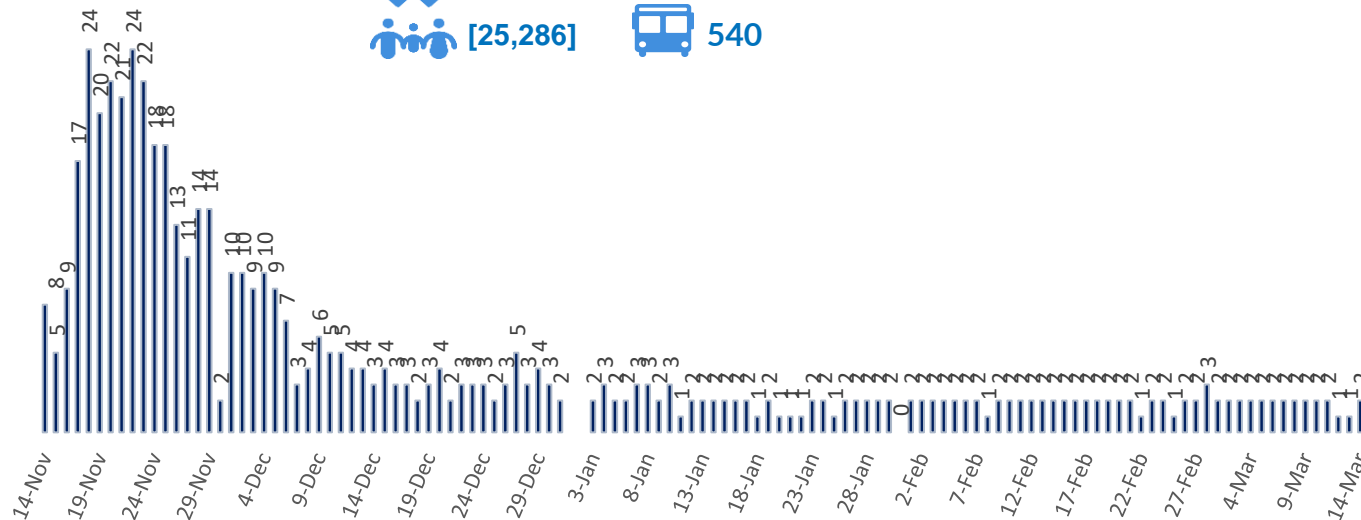

UNHCR departure monitoring of buses provided by the Mayor's Office in Yerevan

 [25,286]
  540

Figures reported to UNHCR by Community Representatives: [28,501]

As of 13/03/2021

Maps and Infographics in this document do not imply the expression of any opinion on the part of UNHCR concerning the legal status of any country, territory, city or area, of its authorities, or the delimitation of frontiers or boundaries. All statistics are provisional and subject to change. | Contact: alasad@unhcr.org or ghelvondy@unhcr.org | sources: UNHCR, MoTAI (MS) | *UNHCR is monitoring departures of spontaneous returns organized by the Mayor's Office of Yerevan by bus from Yerevan to return areas, the figure is based on direct observation from UNHCR protection teams. | From Russian Peacekeeping Forces 13 observation posts 52,700 returnees were reported; Last report was on the 20-02-2021 at the official website of Ministry of Defence of Russian Federation, available at: http://mil.ru/russian_peacekeeping_forces/bulletins/more.htm?id=12345973@egNews. UNHCR does not have access to areas of return and can not verify the sustainability of return.