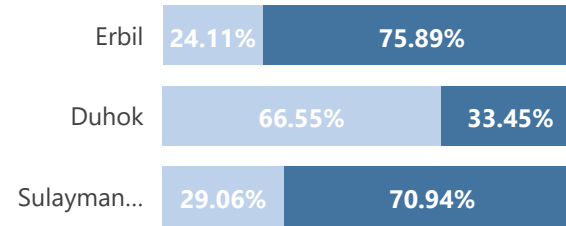

Camp and Urban Population

Population Trend

Governorate	Individuals	Household	% of Total
Erbil	124,126	39,179	50.89%
Erbil Urban	94,203	32,225	38.63%
Darashakran Camp	11,617	2,606	4.76%
Qushtapa Camp	8,291	1,996	3.40%
Kawergosk Camp	7,761	1,872	3.18%
Basirma Camp	2,254	480	0.92%
Duhok	84,045	22,311	34.46%
Domiz Camp	30,924	7,434	12.68%
Duhok Urban	28,113	8,795	11.53%
Domiz Camp 2	10,813	2,579	4.43%
Gawilan Camp	9,171	2,134	3.76%
Bardarash Camp	3,935	1,094	1.61%
Akre Settlement	1,089	275	0.45%
Sulaymaniyah	31,931	10,138	13.09%
Sulaymaniyah Urban	22,651	7,897	9.29%
Arbat Camp	9,280	2,241	3.80%
Other	3,788	1,623	1.55%
Other Urban Locations	3,788	1,623	1.55%
Total	243,890	73,251	100.00%