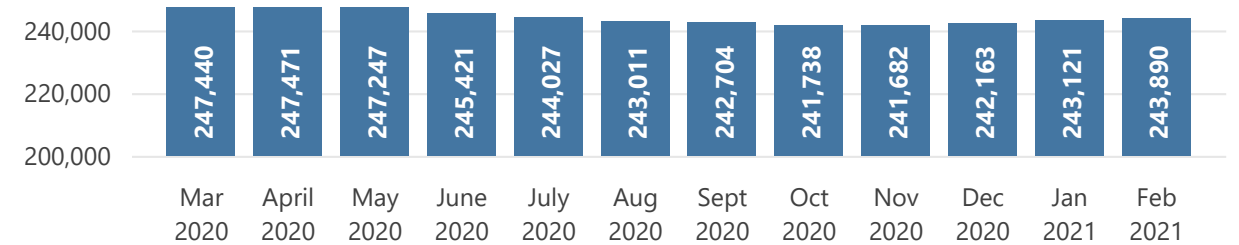

Camp and Urban Population

Population Trend

Governorate	Individuals	Household	% of Total
Erbil	124,126	39,179	50.89%
Erbil Urban	94,203	32,225	38.63%
Darashakran Camp	11,617	2,606	4.76%
Qushtapa Camp	8,291	1,996	3.40%
Kawergosk Camp	7,761	1,872	3.18%
Basirma Camp	2,254	480	0.92%
Duhok	84,045	22,311	34.46%
Domiz Camp	30,924	7,434	12.68%
Duhok Urban	28,113	8,795	11.53%
Domiz Camp 2	10,813	2,579	4.43%
Gawilan Camp	9,171	2,134	3.76%
Bardarash Camp	3,935	1,094	1.61%
Akre Settlement	1,089	275	0.45%
Sulaymaniyah	31,931	10,138	13.09%
Sulaymaniyah Urban	22,651	7,897	9.29%
Arbat Camp	9,280	2,241	3.80%
Other	3,788	1,623	1.55%
Other Urban Locations	3,788	1,623	1.55%
Total	243,890	73,251	100.00%