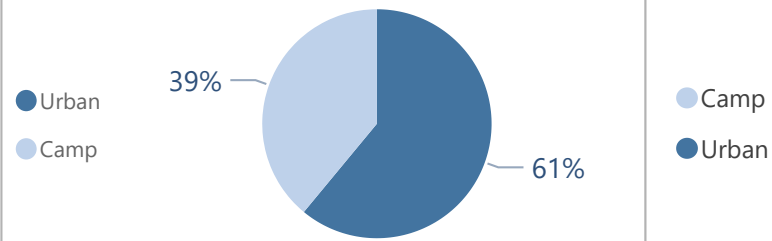

Camp and Urban Population

Population Trend

Governorate	Individuals	Household	% of Total
Erbil	124,126	39,179	50.89%
Erbil Urban	94,203	32,225	38.63%
Darashakran Camp	11,617	2,606	4.76%
Qushtapa Camp	8,291	1,996	3.40%
Kawergosk Camp	7,761	1,872	3.18%
Basirma Camp	2,254	480	0.92%
Duhok	84,045	22,311	34.46%
Domiz Camp	30,924	7,434	12.68%
Duhok Urban	28,113	8,795	11.53%
Domiz Camp 2	10,813	2,579	4.43%
Gawilan Camp	9,171	2,134	3.76%
Bardarash Camp	3,935	1,094	1.61%
Akre Settlement	1,089	275	0.45%
Sulaymaniyah	31,931	10,138	13.09%
Sulaymaniyah Urban	22,651	7,897	9.29%
Arbat Camp	9,280	2,241	3.80%
Other	3,788	1,623	1.55%
Other Urban Locations	3,788	1,623	1.55%
Total	243,890	73,251	100.00%