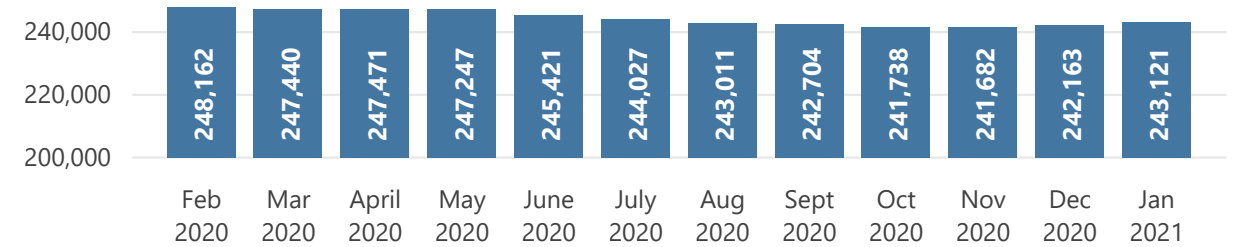

Camp and Urban Population

Population Trend

Governorate	Individuals	Household	% of Total
Erbil	123,648	39,018	50.86%
Erbil Urban	93,792	32,081	38.58%
Darashakran Camp	11,604	2,593	4.77%
Qushtapa Camp	8,267	1,997	3.40%
Kawergosk Camp	7,743	1,870	3.18%
Basirma Camp	2,242	477	0.92%
Duhok	84,103	22,343	34.59%
Domiz Camp	30,925	7,441	12.72%
Duhok Urban	28,100	8,787	11.56%
Domiz Camp 2	10,812	2,580	4.45%
Gawilan Camp	9,194	2,142	3.78%
Bardarash Camp	3,986	1,118	1.64%
Akre Settlement	1,086	275	0.45%
Sulaymaniyah	31,725	10,076	13.05%
Sulaymaniyah Urban	22,534	7,871	9.27%
Arbat Camp	9,191	2,205	3.78%
Other	3,645	1,559	1.50%
Other Urban Locations	3,645	1,559	1.50%
Total	243,121	72,996	100.00%