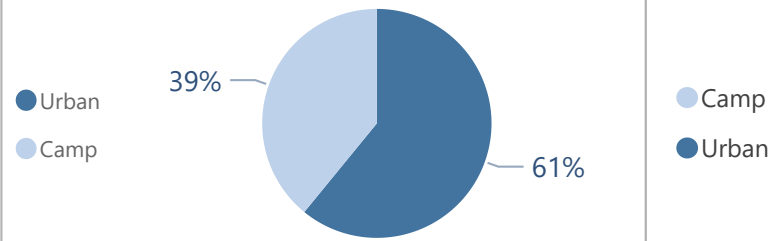

Camp and Urban Population

Population Trend

Governorate	Individuals	Household	% of Total
Erbil	123,648	39,018	50.86%
Erbil Urban	93,792	32,081	38.58%
Darashakran Camp	11,604	2,593	4.77%
Qushtapa Camp	8,267	1,997	3.40%
Kawergosk Camp	7,743	1,870	3.18%
Basirma Camp	2,242	477	0.92%
Duhok	84,103	22,343	34.59%
Domiz Camp	30,925	7,441	12.72%
Duhok Urban	28,100	8,787	11.56%
Domiz Camp 2	10,812	2,580	4.45%
Gawilan Camp	9,194	2,142	3.78%
Bardarash Camp	3,986	1,118	1.64%
Akre Settlement	1,086	275	0.45%
Sulaymaniyah	31,725	10,076	13.05%
Sulaymaniyah Urban	22,534	7,871	9.27%
Arbat Camp	9,191	2,205	3.78%
Other	3,645	1,559	1.50%
Other Urban Locations	3,645	1,559	1.50%
Total	243,121	72,996	100.00%