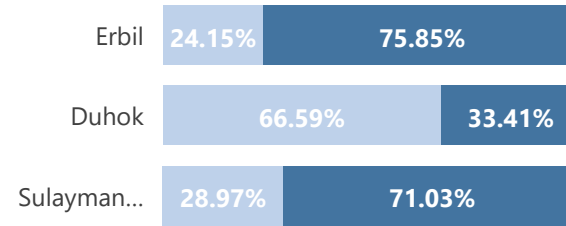

Camp and Urban Population

Population Trend

Governorate	Individuals	Household	% of Total
Erbil	123,648	39,018	50.86%
Erbil Urban	93,792	32,081	38.58%
Darashakran Camp	11,604	2,593	4.77%
Qushtapa Camp	8,267	1,997	3.40%
Kawergosk Camp	7,743	1,870	3.18%
Basirma Camp	2,242	477	0.92%
Duhok	84,103	22,343	34.59%
Domiz Camp	30,925	7,441	12.72%
Duhok Urban	28,100	8,787	11.56%
Domiz Camp 2	10,812	2,580	4.45%
Gawilan Camp	9,194	2,142	3.78%
Bardarash Camp	3,986	1,118	1.64%
Akre Settlement	1,086	275	0.45%
Sulaymaniyah	31,725	10,076	13.05%
Sulaymaniyah Urban	22,534	7,871	9.27%
Arbat Camp	9,191	2,205	3.78%
Other	3,645	1,559	1.50%
Other Urban Locations	3,645	1,559	1.50%
Total	243,121	72,996	100.00%