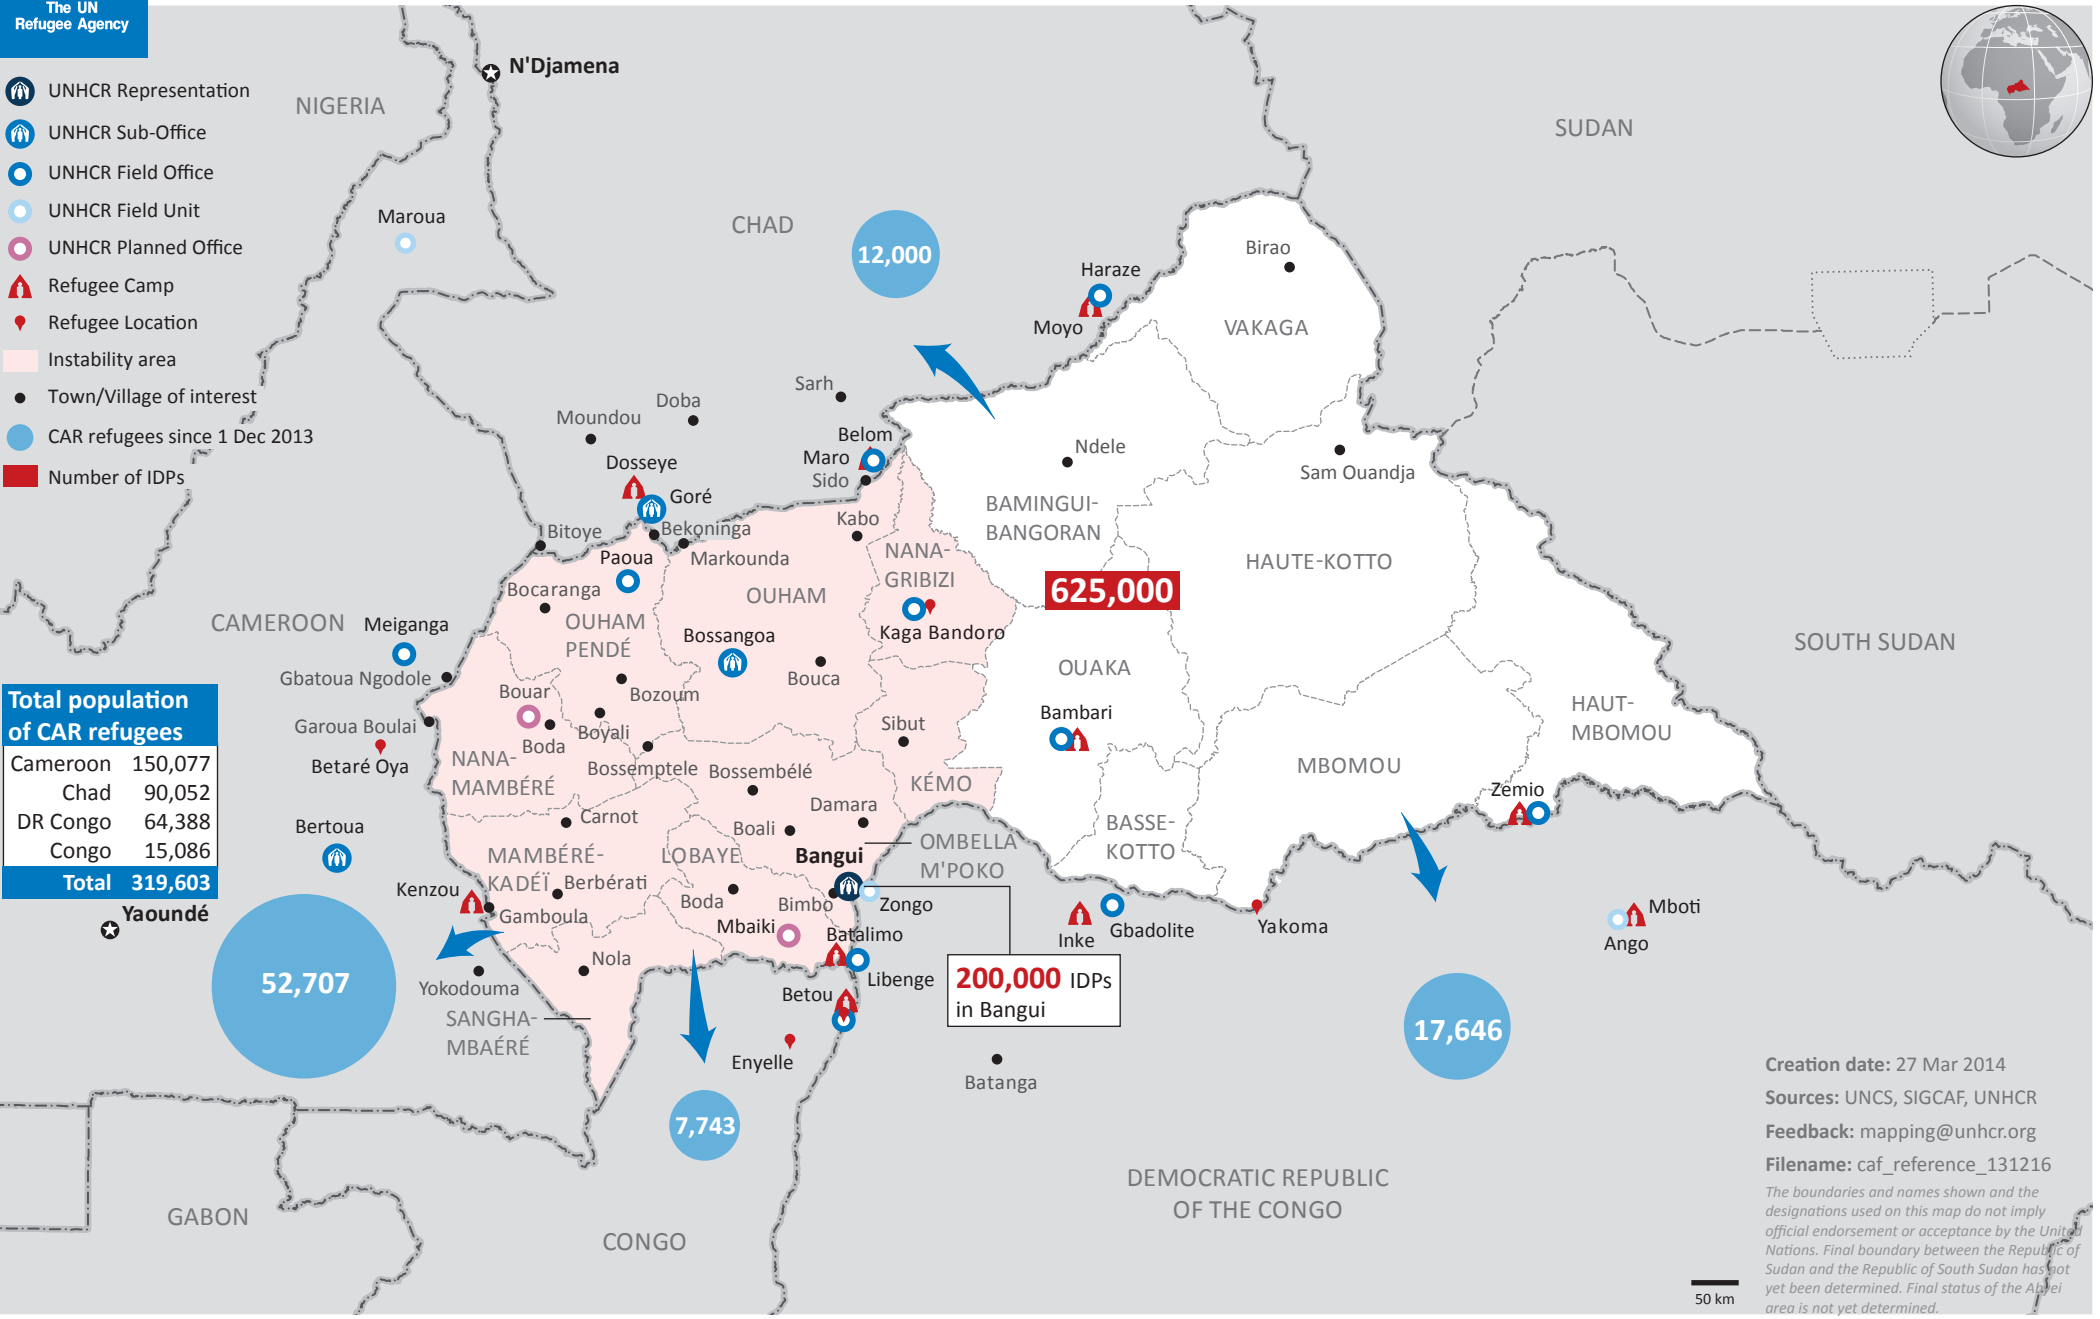

-  UNHCR Representation
-  UNHCR Sub-Office
-  UNHCR Field Office
-  UNHCR Field Unit
-  UNHCR Planned Office
-  Refugee Camp
-  Refugee Location
-  Instability area
-  Town/Village of interest
-  CAR refugees since 1 Dec 2013
-  Number of IDPs

Total population of CAR refugees

Cameroon	150,077
Chad	90,052
DR Congo	64,388
Congo	15,086
Total	319,603

Creation date: 27 Mar 2014
 Sources: UNCS, SIGCAF, UNHCR
 Feedback: mapping@unhcr.org
 Filename: caf_reference_131216
 The boundaries and names shown and the designations used on this map do not imply official endorsement or acceptance by the United Nations. Final boundary between the Republic of Sudan and the Republic of South Sudan has not yet been determined. Final status of the Abyei area is not yet determined.