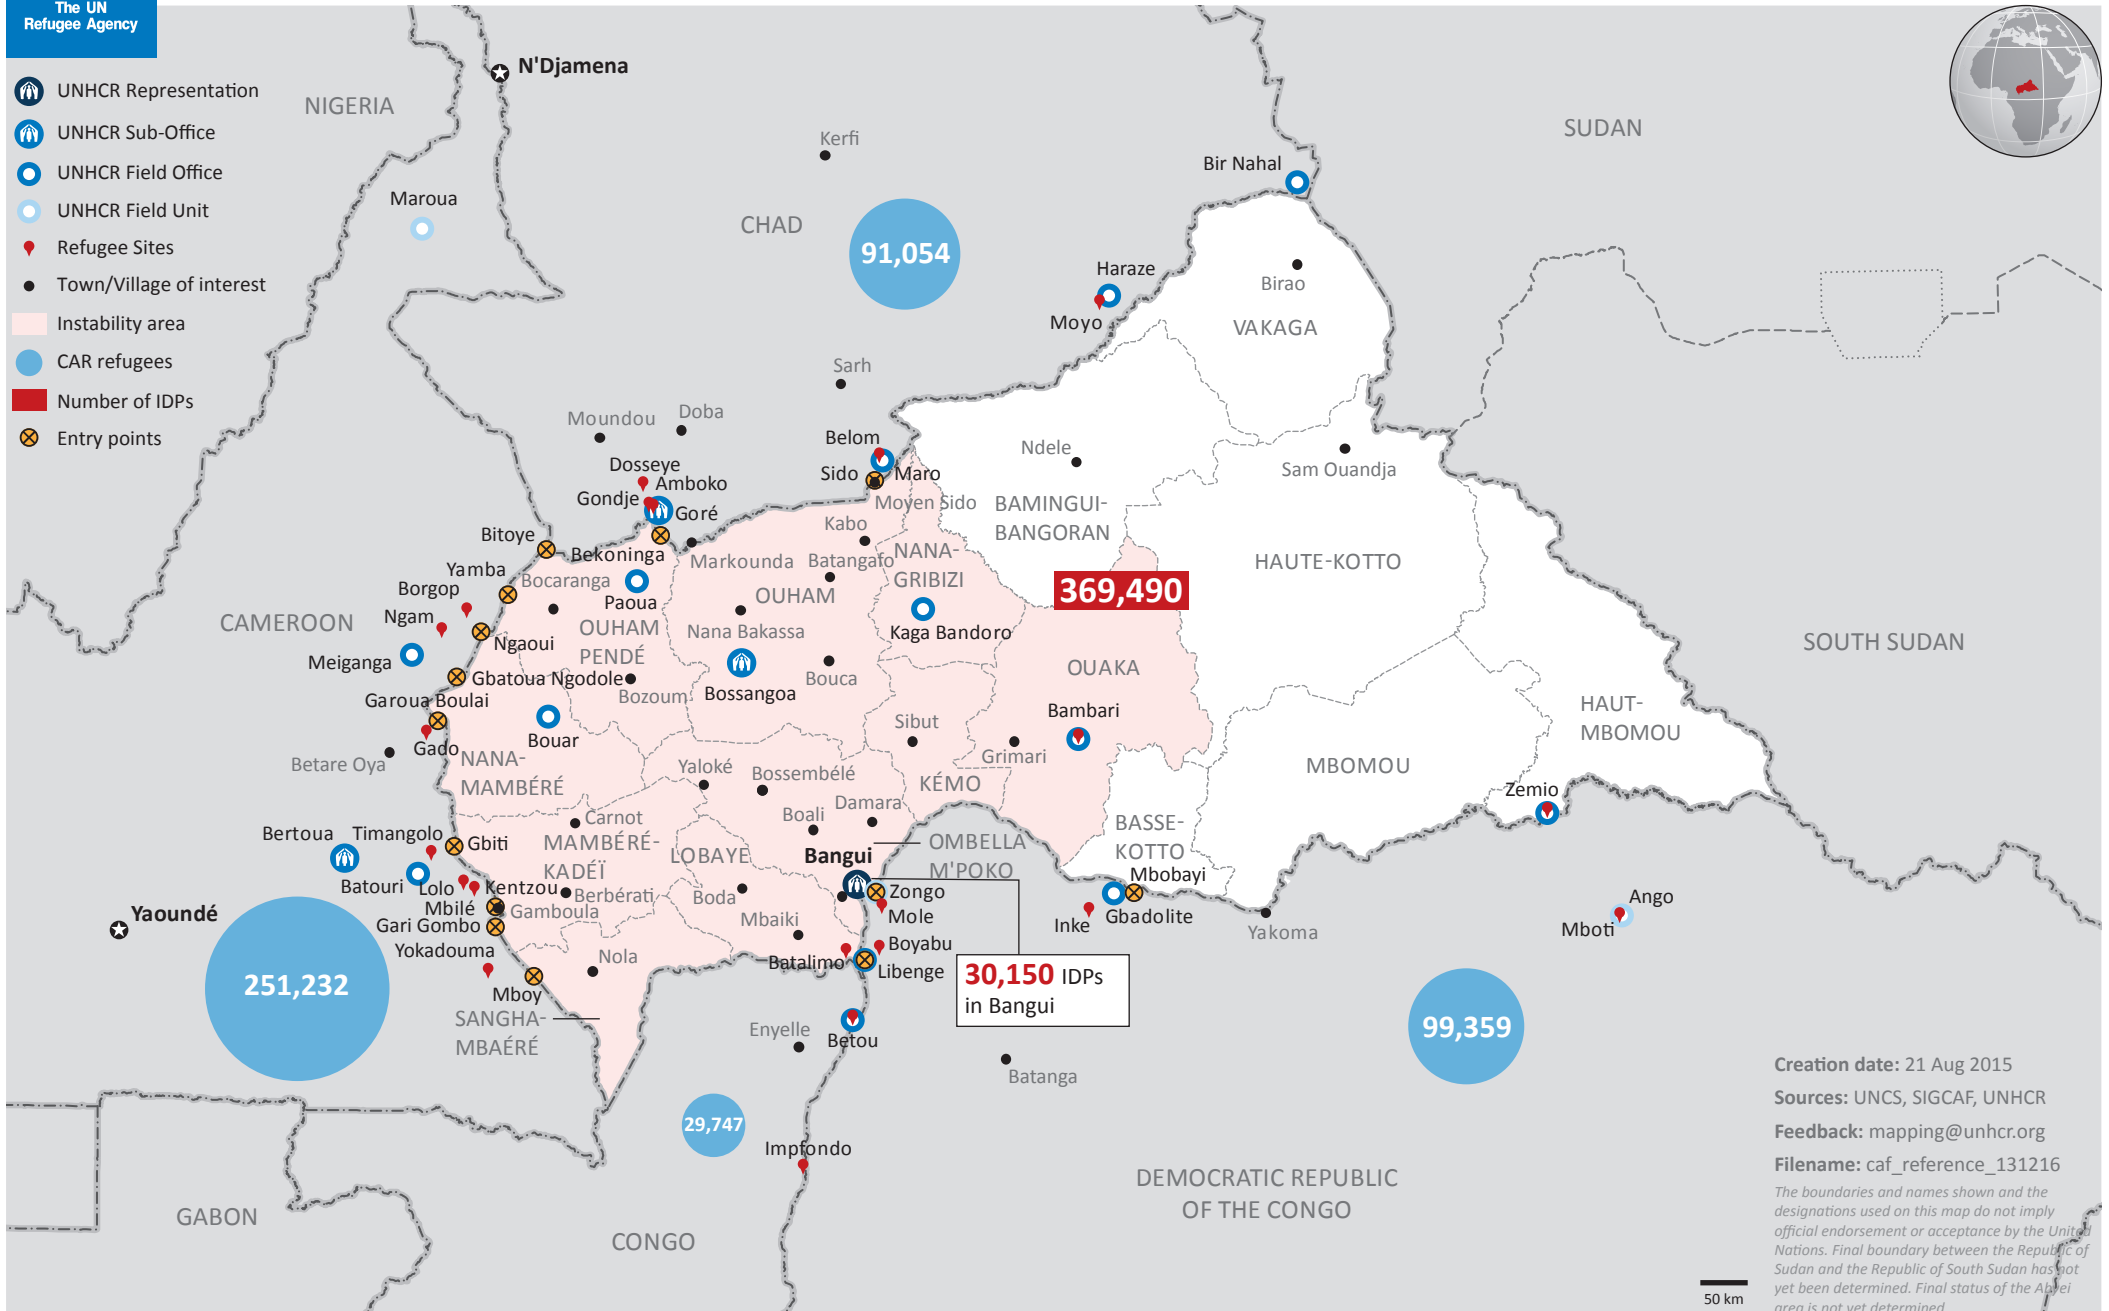

Central African Republic Emergency Situation

as of 21 August 2015

Creation date: 21 Aug 2015
 Sources: UNCS, SIGCAF, UNHCR
 Feedback: mapping@unhcr.org
 Filename: caf_reference_131216

The boundaries and names shown and the designations used on this map do not imply official endorsement or acceptance by the United Nations. Final boundary between the Republic of Sudan and the Republic of South Sudan has not yet been determined. Final status of the Abyei area is not yet determined.