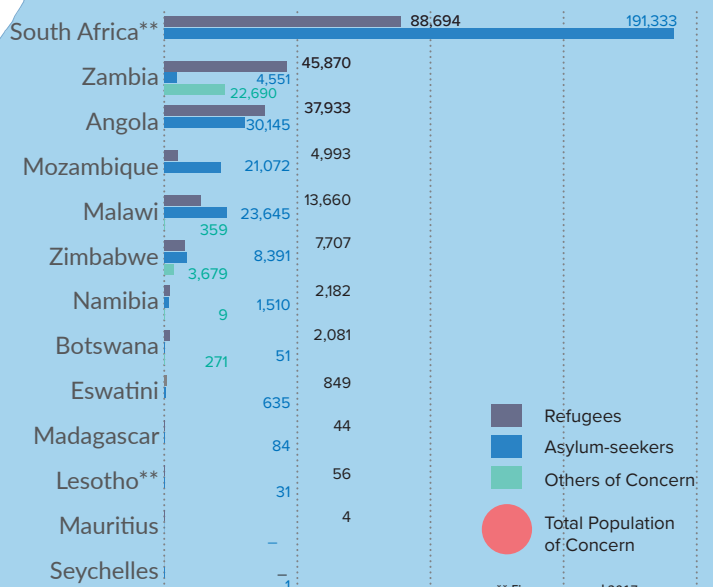

**533,889** People of Concern

- 281,449** Asylum-seekers
- 204,073** Refugees
- 27,008** Others of Concern
- 15,128** IDPs\*
- 6,231** Refugee returnees\*

\*Only in Mozambique

Persons of Concern  
breakdown by country of asylum | mid-2018

\*\* Figures are end 2017

★ Capital city — International Boundary - - Undetermined Boundary/Administrative Line

The boundaries and names shown and the designations used on this map do not imply official endorsement or acceptance by the United Nations.

100 km