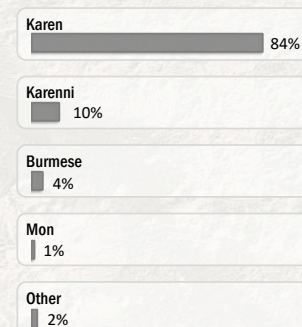

Main States/Regions of Origin

Based on registered refugee population

Total Verified Refugee Population *

91,940

Registered population 45,252

Unregistered population 46,688

Religion

Ethnicity

Age and Gender

Legend

- ▲ Temporary Shelter
- 🏠 UNHCR Office

Source: UNHCR proGres database

For more information, visit: www.commonservice.info

* Verification Exercise conducted from Jan-Apr 2015 and subsequent data changes to-date. Under reverification.