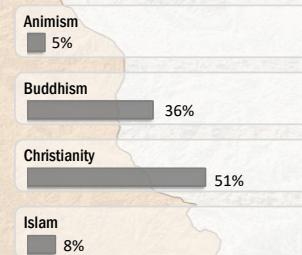

Main States/Regions of Origin

Based on registered refugee population

Total Verified Refugee Population *

91,940

Registered population 45,252

Unregistered population 46,688

Religion

Ethnicity

Age and Gender

Legend

- ▲ Temporary Shelter
- 🏠 UNHCR Office

Source: UNHCR proGres database

For more information, visit: www.commonservice.info

* Verification Exercise conducted from Jan-Apr 2015 and subsequent data changes to-date. Under reverification.