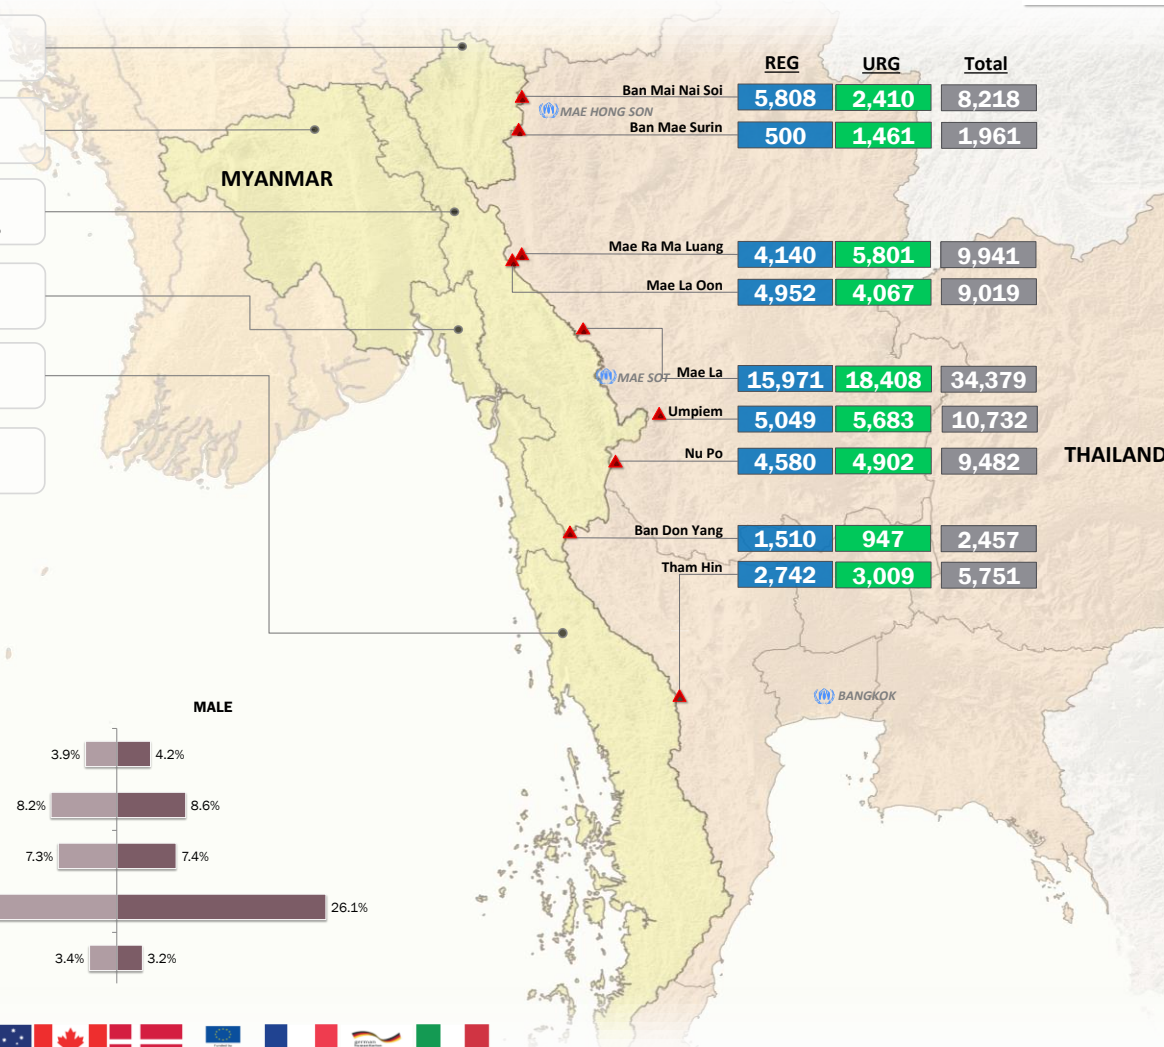

Total Verified Refugee Population *

91,940

Registered population 45,252

Unregistered population 46,688