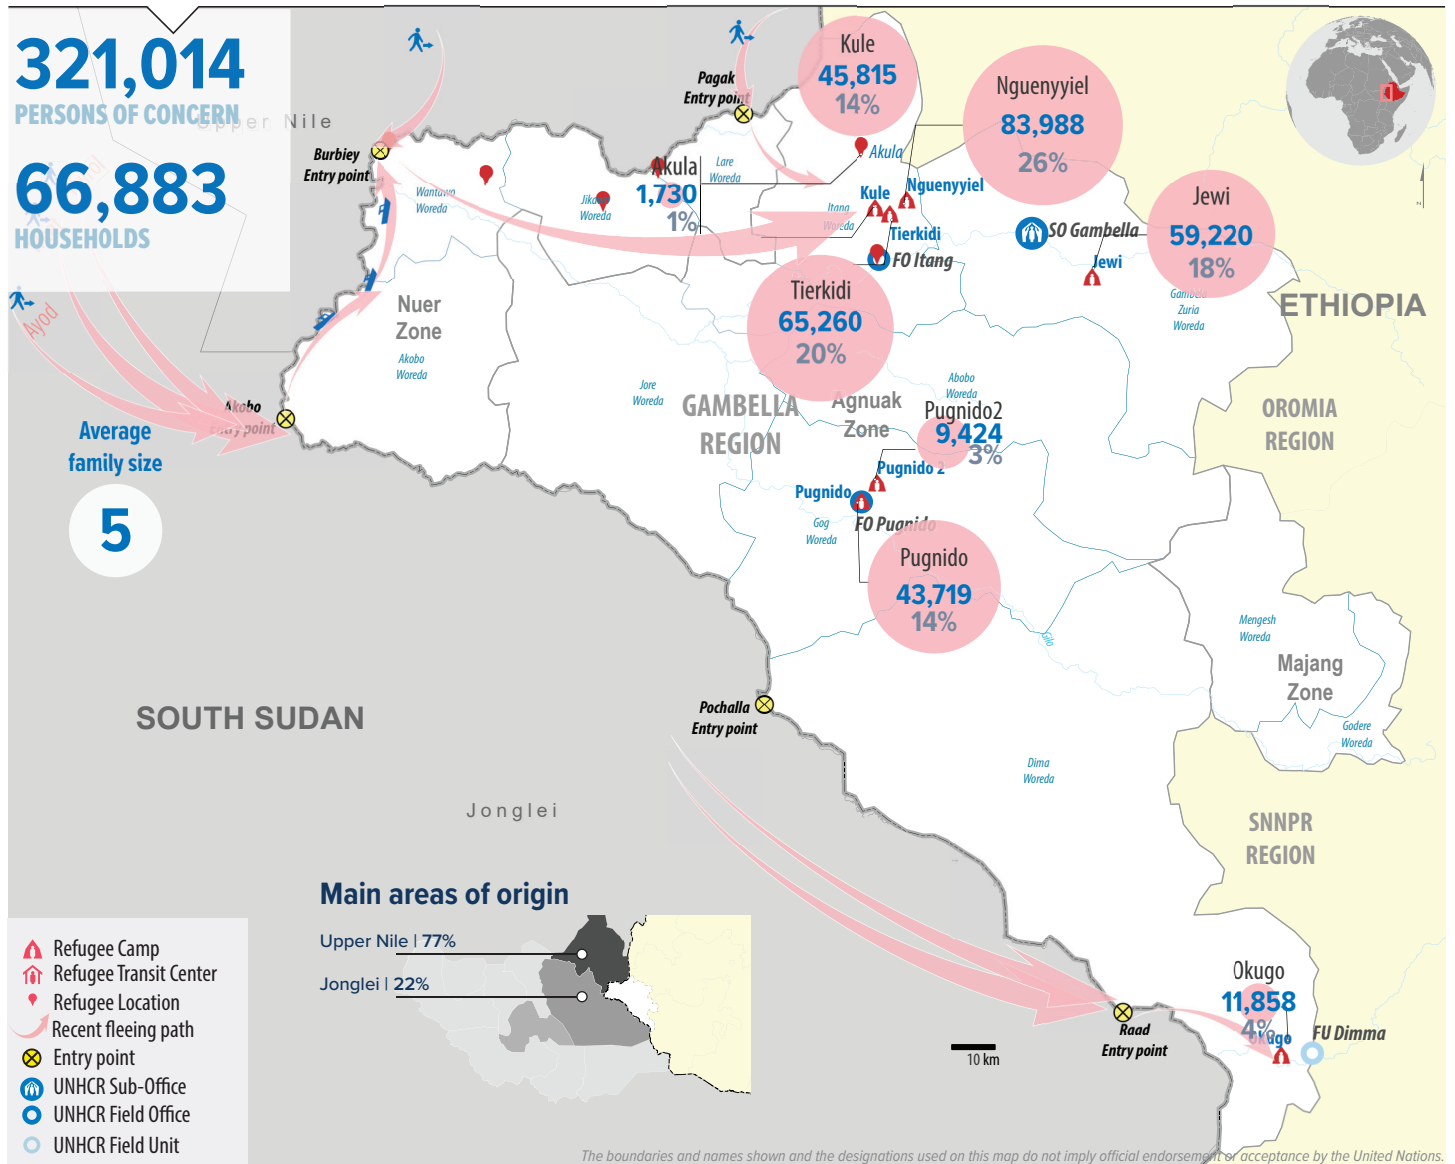

SOUTH SUDAN SITUATION

Refugee population in Gambella region | as of 31 July 2020

Age/Sex breakdown

Arrivals