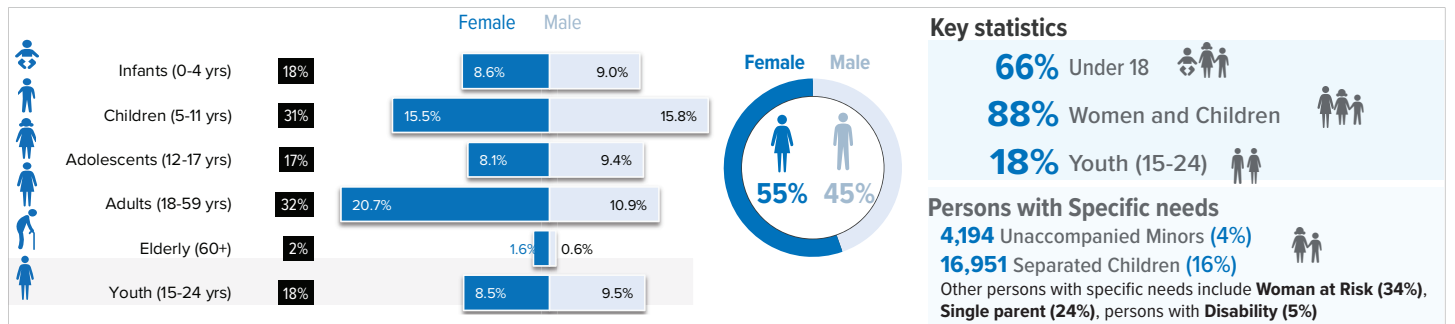

SOUTH SUDAN SITUATION

Refugee population in Gambella region | as of 31 July 2020

Age/Sex breakdown

Arrivals