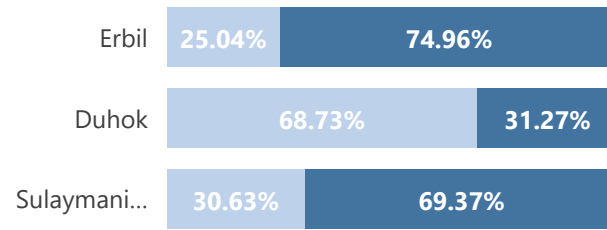

Camp and Urban Population

Population Trend

Governorate	Individuals	Household	% of Total
Erbil	121,391	37,949	49.64%
Erbil Urban	90,990	30,931	37.21%
Darashakran Camp	11,838	2,616	4.84%
Qushtappa Camp	8,211	1,979	3.36%
Kawergosk Camp	7,820	1,884	3.20%
Basirma Camp	2,532	539	1.04%
Duhok	90,366	24,845	36.95%
Domiz Camp	30,851	7,439	12.62%
Duhok Urban	28,259	8,829	11.56%
Domiz Camp 2	10,351	2,442	4.23%
Gawilan Camp	10,264	2,621	4.20%
Bardarash Camp	9,567	3,248	3.91%
Akre Settlement	1,074	266	0.44%
Sulaymaniyah	29,963	9,540	12.25%
Sulaymaniyah Urban	20,785	7,275	8.50%
Arbat Camp	9,178	2,265	3.75%
Other	2,819	1,159	1.15%
Other Urban Locations	2,819	1,159	1.15%
Total	244,539	73,493	100.00%