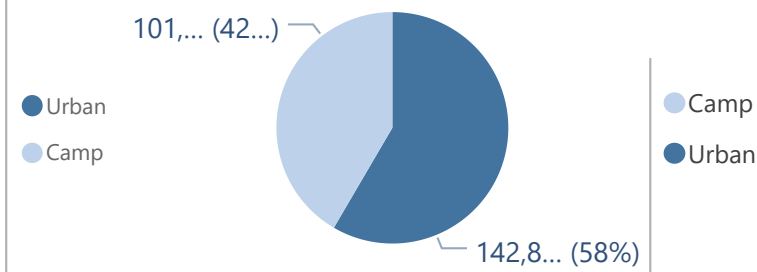

Camp and Urban Population

Population Trend

Governorate	Individuals	Household	% of Total
Erbil	121,391	37,949	49.64%
Erbil Urban	90,990	30,931	37.21%
Darashakran Camp	11,838	2,616	4.84%
Qushtappa Camp	8,211	1,979	3.36%
Kawergosk Camp	7,820	1,884	3.20%
Basirma Camp	2,532	539	1.04%
Duhok	90,366	24,845	36.95%
Domiz Camp	30,851	7,439	12.62%
Duhok Urban	28,259	8,829	11.56%
Domiz Camp 2	10,351	2,442	4.23%
Gawilan Camp	10,264	2,621	4.20%
Bardarash Camp	9,567	3,248	3.91%
Akre Settlement	1,074	266	0.44%
Sulaymaniyah	29,963	9,540	12.25%
Sulaymaniyah Urban	20,785	7,275	8.50%
Arbat Camp	9,178	2,265	3.75%
Other	2,819	1,159	1.15%
Other Urban Locations	2,819	1,159	1.15%
Total	244,539	73,493	100.00%