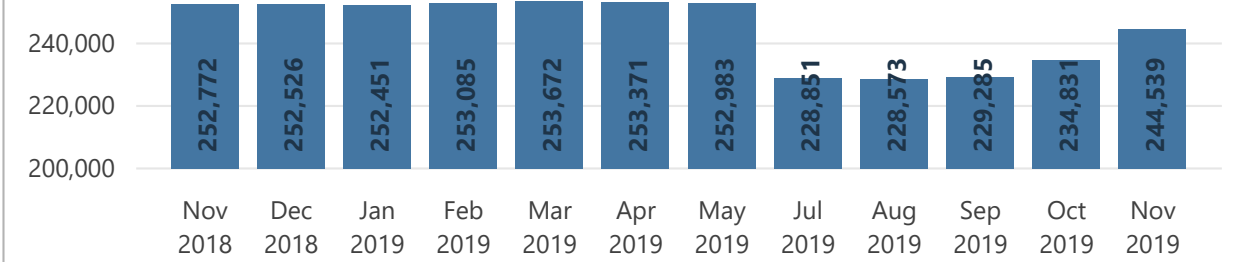

Camp and Urban Population

Population Trend

Governorate	Individuals	Household	% of Total
Erbil	121,391	37,949	49.64%
Erbil Urban	90,990	30,931	37.21%
Darashakran Camp	11,838	2,616	4.84%
Qushtappa Camp	8,211	1,979	3.36%
Kawergosk Camp	7,820	1,884	3.20%
Basirma Camp	2,532	539	1.04%
Duhok	90,366	24,845	36.95%
Domiz Camp	30,851	7,439	12.62%
Duhok Urban	28,259	8,829	11.56%
Domiz Camp 2	10,351	2,442	4.23%
Gawilan Camp	10,264	2,621	4.20%
Bardarash Camp	9,567	3,248	3.91%
Akre Settlement	1,074	266	0.44%
Sulaymaniyah	29,963	9,540	12.25%
Sulaymaniyah Urban	20,785	7,275	8.50%
Arbat Camp	9,178	2,265	3.75%
Other	2,819	1,159	1.15%
Other Urban Locations	2,819	1,159	1.15%
Total	244,539	73,493	100.00%