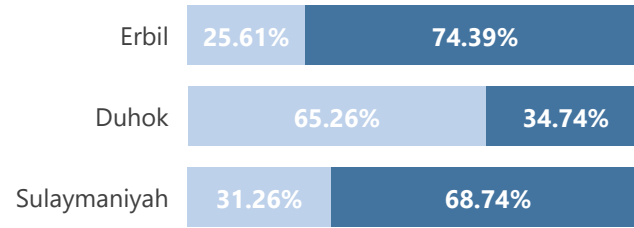

Camp and Urban Population

Population Trend

Governorate	Individuals	Household	% of Total
Erbil	118,725	37,140	50.56%
Erbil Urban	88,318	30,145	37.61%
Darashakran Camp	11,834	2,604	5.04%
Qushtappa Camp	8,211	1,971	3.50%
Kawergosk Camp	7,823	1,881	3.33%
Basirma Camp	2,539	539	1.08%
Duhok	83,407	22,558	35.52%
Domiz Camp	31,026	7,511	13.21%
Duhok Urban	28,606	9,167	12.18%
Domiz Camp 2	10,363	2,447	4.41%
Gawilan Camp	8,512	1,910	3.62%
Bardarash Camp	3,825	1,257	1.63%
Akre Settlement	1,075	266	0.46%
Sulaymaniyah	29,282	9,301	12.47%
Sulaymaniyah Urban	20,127	7,046	8.57%
Arbat Camp	9,155	2,255	3.90%
Other	3,417	1,170	1.46%
Other Urban Locations	3,417	1,170	1.46%
Total	234,831	70,169	100.00%