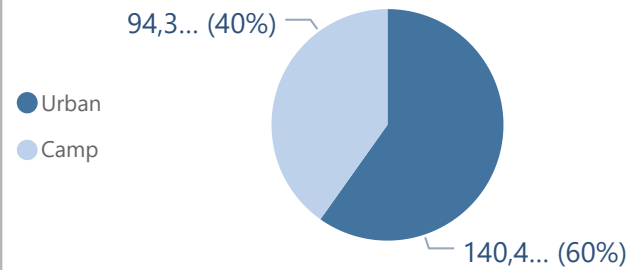

Camp and Urban Population

Population Trend

Governorate	Individuals	Household	% of Total
Erbil	118,725	37,140	50.56%
Erbil Urban	88,318	30,145	37.61%
Darashakran Camp	11,834	2,604	5.04%
Qushtappa Camp	8,211	1,971	3.50%
Kawergosk Camp	7,823	1,881	3.33%
Basirma Camp	2,539	539	1.08%
Duhok	83,407	22,558	35.52%
Domiz Camp	31,026	7,511	13.21%
Duhok Urban	28,606	9,167	12.18%
Domiz Camp 2	10,363	2,447	4.41%
Gawilan Camp	8,512	1,910	3.62%
Bardarash Camp	3,825	1,257	1.63%
Akre Settlement	1,075	266	0.46%
Sulaymaniyah	29,282	9,301	12.47%
Sulaymaniyah Urban	20,127	7,046	8.57%
Arbat Camp	9,155	2,255	3.90%
Other	3,417	1,170	1.46%
Other Urban Locations	3,417	1,170	1.46%
Total	234,831	70,169	100.00%