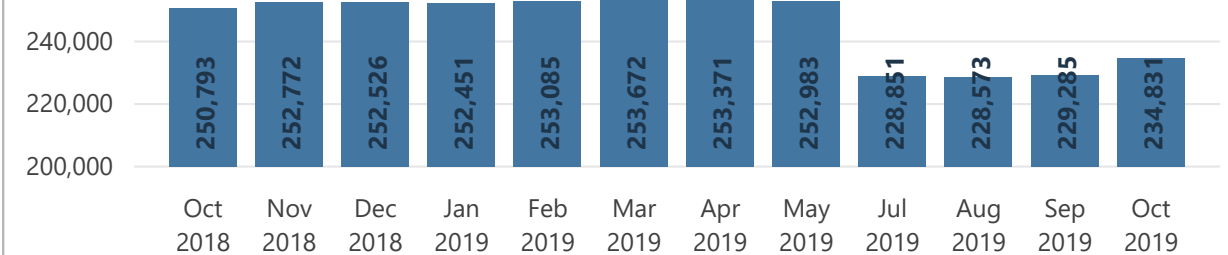

Camp and Urban Population

Population Trend

Governorate	Individuals	Household	% of Total
Erbil	118,725	37,140	50.56%
Erbil Urban	88,318	30,145	37.61%
Darashakran Camp	11,834	2,604	5.04%
Qushtappa Camp	8,211	1,971	3.50%
Kawergosk Camp	7,823	1,881	3.33%
Basirma Camp	2,539	539	1.08%
Duhok	83,407	22,558	35.52%
Domiz Camp	31,026	7,511	13.21%
Duhok Urban	28,606	9,167	12.18%
Domiz Camp 2	10,363	2,447	4.41%
Gawilan Camp	8,512	1,910	3.62%
Bardarash Camp	3,825	1,257	1.63%
Akre Settlement	1,075	266	0.46%
Sulaymaniyah	29,282	9,301	12.47%
Sulaymaniyah Urban	20,127	7,046	8.57%
Arbat Camp	9,155	2,255	3.90%
Other	3,417	1,170	1.46%
Other Urban Locations	3,417	1,170	1.46%
Total	234,831	70,169	100.00%