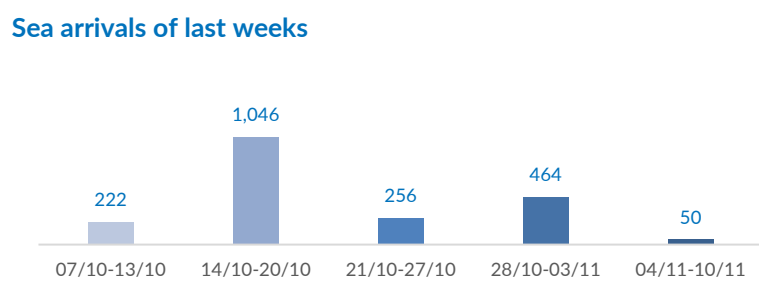

Italy weekly snapshot - 10 Nov 2019

(The charts below are based on figures from the Italian Ministry of Interior and UNHCR estimates. All figures are provisional and subject to change)

Total arrivals (1 Jan - 10 Nov 2019):	9,942
Total arrivals (1 Jan - 10 Nov 2018):	22,526
Total arrivals 1 Nov - 10 Nov 2019	293
Total arrivals 1 Nov - 10 Nov 2018	495
Average daily arrivals in November 2019 so far:	29
Average daily arrivals in October 2019:	65

Dead and missing in 2019 - Central Med (as of 10 Nov)	702
Dead and missing in 2019 - Mediterranean Sea (as of 10 Nov)	1,097
Dead and missing in 2018 - Central Med (as of 10 Nov)	1,254
Dead and missing in 2018 - Mediterranean Sea (as of 10 Nov)	2,105
Dead and missing in 2018 - Central Med	1,279
Dead and missing in 2018 - Mediterranean Sea	2,277

Estimated # of arrivals during the last seven days
(Based on arrivals or registration figures collected by UNHCR staff)

Mon, 04 Nov 2019	0
Tue, 05 Nov 2019	50
Wed, 06 Nov 2019	0
Thu, 07 Nov 2019	0
Fri, 08 Nov 2019	0
Sat, 09 Nov 2019	0
Sun, 10 Nov 2019	0

* (as of 10 Nov 2019)