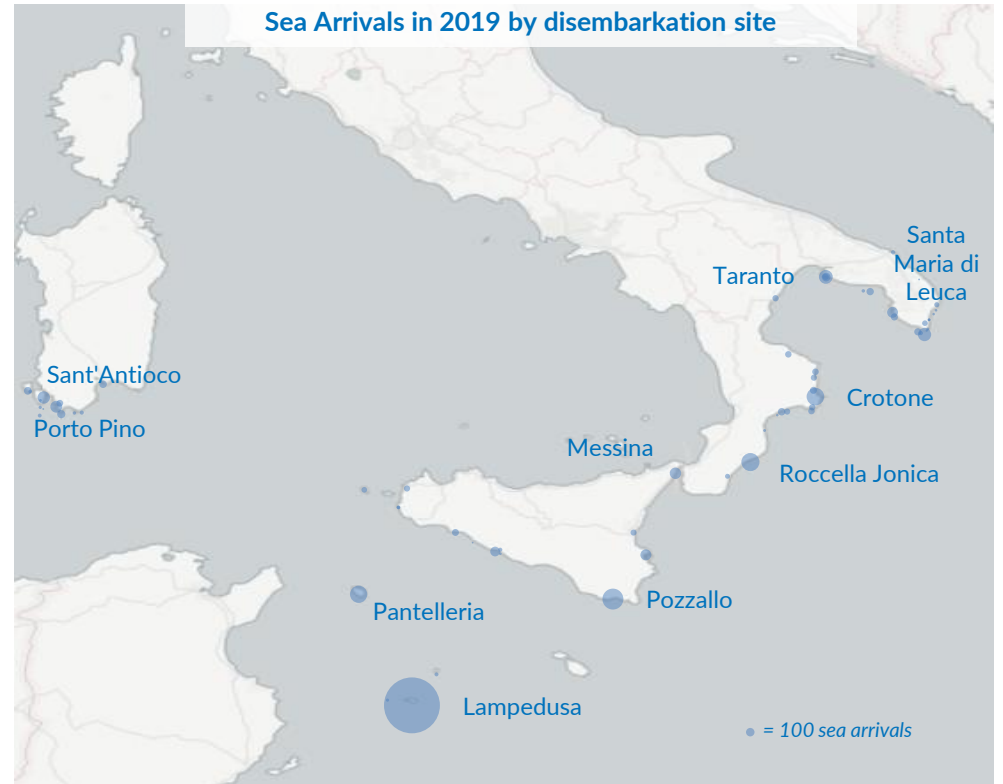

Italy weekly snapshot - 10 Nov 2019

(The charts below are based on figures from the Italian Ministry of Interior and UNHCR estimates. All figures are provisional and subject to change)

Total arrivals (1 Jan - 10 Nov 2019):	9,942
Total arrivals (1 Jan - 10 Nov 2018):	22,526
Total arrivals 1 Nov - 10 Nov 2019	293
Total arrivals 1 Nov - 10 Nov 2018	495
Average daily arrivals in November 2019 so far:	29
Average daily arrivals in October 2019:	65

Dead and missing in 2019 - Central Med (as of 10 Nov)	702
Dead and missing in 2019 - Mediterranean Sea (as of 10 Nov)	1,097
Dead and missing in 2018 - Central Med (as of 10 Nov)	1,254
Dead and missing in 2018 - Mediterranean Sea (as of 10 Nov)	2,105
Dead and missing in 2018 - Central Med	1,279
Dead and missing in 2018 - Mediterranean Sea	2,277

Estimated # of arrivals during the last seven days
(Based on arrivals or registration figures collected by UNHCR staff)

Mon, 04 Nov 2019	0
Tue, 05 Nov 2019	50
Wed, 06 Nov 2019	0
Thu, 07 Nov 2019	0
Fri, 08 Nov 2019	0
Sat, 09 Nov 2019	0
Sun, 10 Nov 2019	0

* (as of 10 Nov 2019)