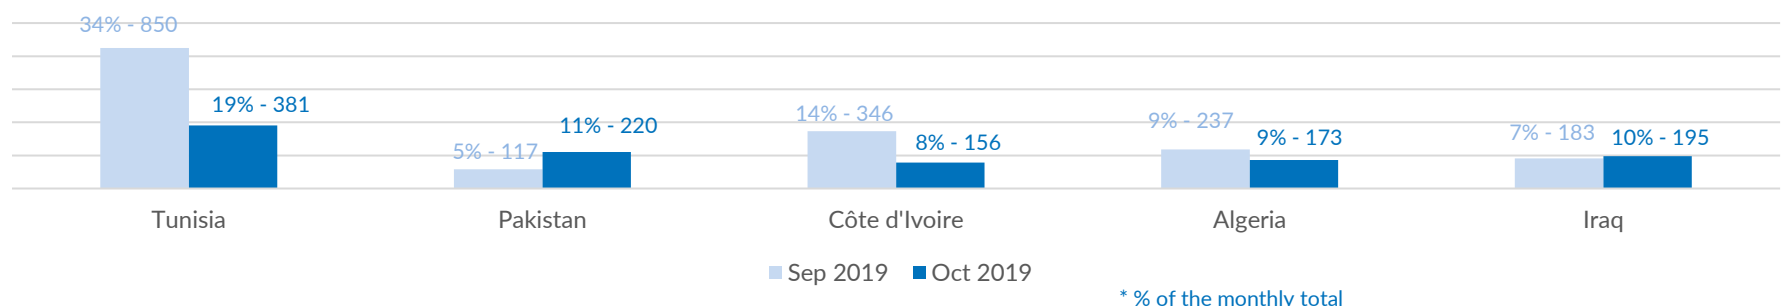

Most common sea arrival nationalities in Italy (comparison with previous month)