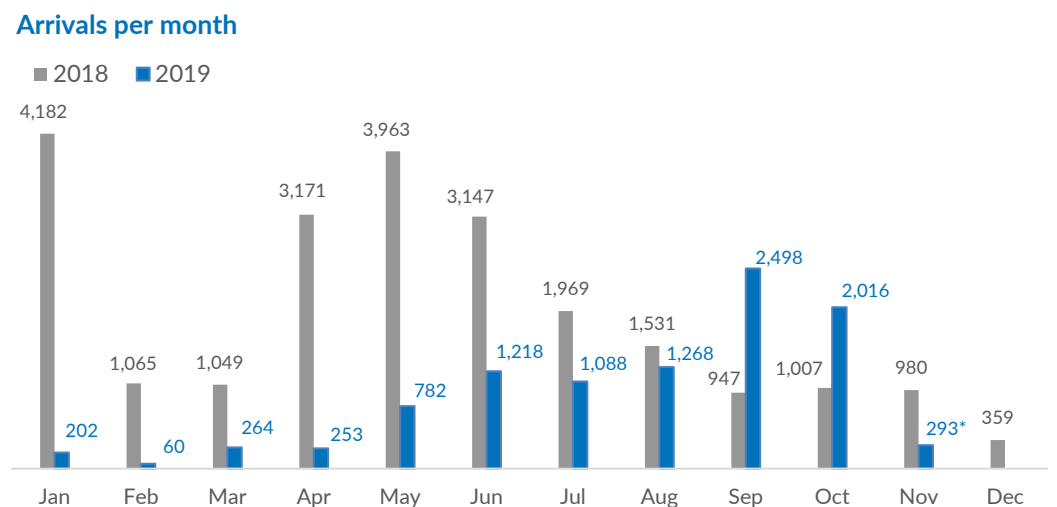

Italy weekly snapshot - 10 Nov 2019

(The charts below are based on figures from the Italian Ministry of Interior and UNHCR estimates. All figures are provisional and subject to change)

Total arrivals (1 Jan - 10 Nov 2019):	9,942
Total arrivals (1 Jan - 10 Nov 2018):	22,526
Total arrivals 1 Nov - 10 Nov 2019	293
Total arrivals 1 Nov - 10 Nov 2018	495
Average daily arrivals in November 2019 so far:	29
Average daily arrivals in October 2019:	65

Dead and missing in 2019 - Central Med (as of 10 Nov)	702
Dead and missing in 2019 - Mediterranean Sea (as of 10 Nov)	1,097
Dead and missing in 2018 - Central Med (as of 10 Nov)	1,254
Dead and missing in 2018 - Mediterranean Sea (as of 10 Nov)	2,105
Dead and missing in 2018 - Central Med	1,279
Dead and missing in 2018 - Mediterranean Sea	2,277

Estimated # of arrivals during the last seven days
(Based on arrivals or registration figures collected by UNHCR staff)

Mon, 04 Nov 2019	0
Tue, 05 Nov 2019	50
Wed, 06 Nov 2019	0
Thu, 07 Nov 2019	0
Fri, 08 Nov 2019	0
Sat, 09 Nov 2019	0
Sun, 10 Nov 2019	0

* (as of 10 Nov 2019)