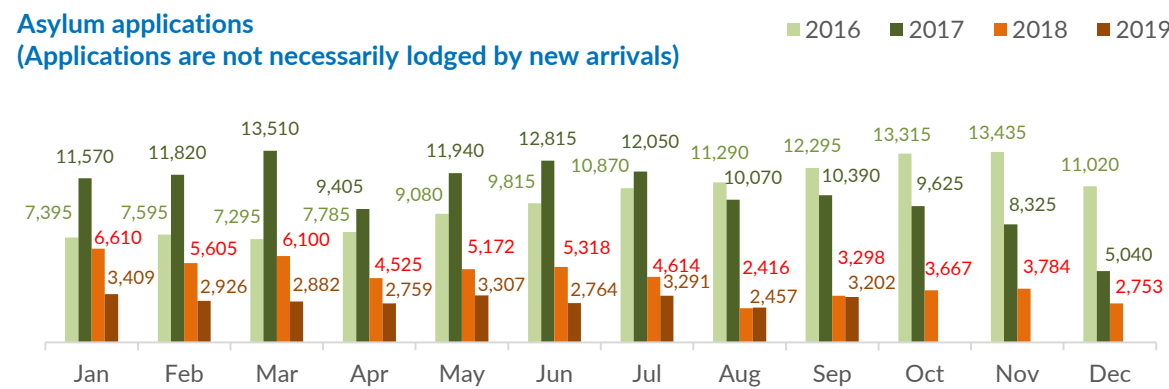

Italy weekly snapshot - 10 Nov 2019

(The charts below are based on figures from the Italian Ministry of Interior and UNHCR estimates. All figures are provisional and subject to change)

Total arrivals (1 Jan - 10 Nov 2019):	9,942
Total arrivals (1 Jan - 10 Nov 2018):	22,526
Total arrivals 1 Nov - 10 Nov 2019	293
Total arrivals 1 Nov - 10 Nov 2018	495
Average daily arrivals in November 2019 so far:	29
Average daily arrivals in October 2019:	65

Dead and missing in 2019 - Central Med (as of 10 Nov)	702
Dead and missing in 2019 - Mediterranean Sea (as of 10 Nov)	1,097
Dead and missing in 2018 - Central Med (as of 10 Nov)	1,254
Dead and missing in 2018 - Mediterranean Sea (as of 10 Nov)	2,105
Dead and missing in 2018 - Central Med	1,279
Dead and missing in 2018 - Mediterranean Sea	2,277

Estimated # of arrivals during the last seven days
(Based on arrivals or registration figures collected by UNHCR staff)

Mon, 04 Nov 2019	0
Tue, 05 Nov 2019	50
Wed, 06 Nov 2019	0
Thu, 07 Nov 2019	0
Fri, 08 Nov 2019	0
Sat, 09 Nov 2019	0
Sun, 10 Nov 2019	0

* (as of 10 Nov 2019)

Sea arrivals by gender and age - Jan - Oct 2019

Most common sea arrival nationalities in Italy (comparison with previous month)

* % of the monthly total

Estimated daily sea arrivals in 2019