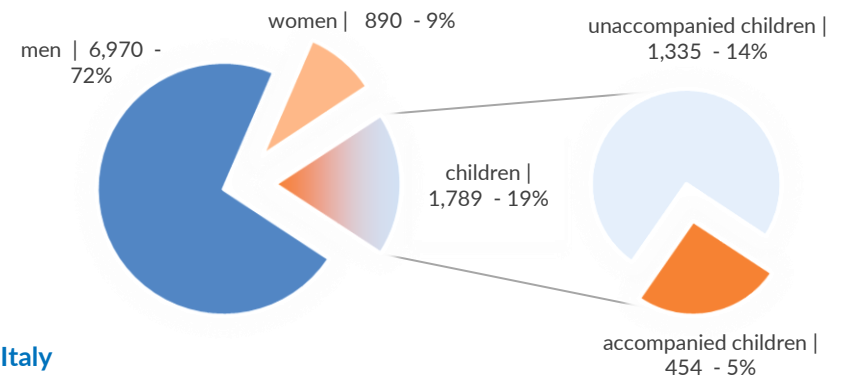

Sea arrivals by gender and age - Jan - Oct 2019