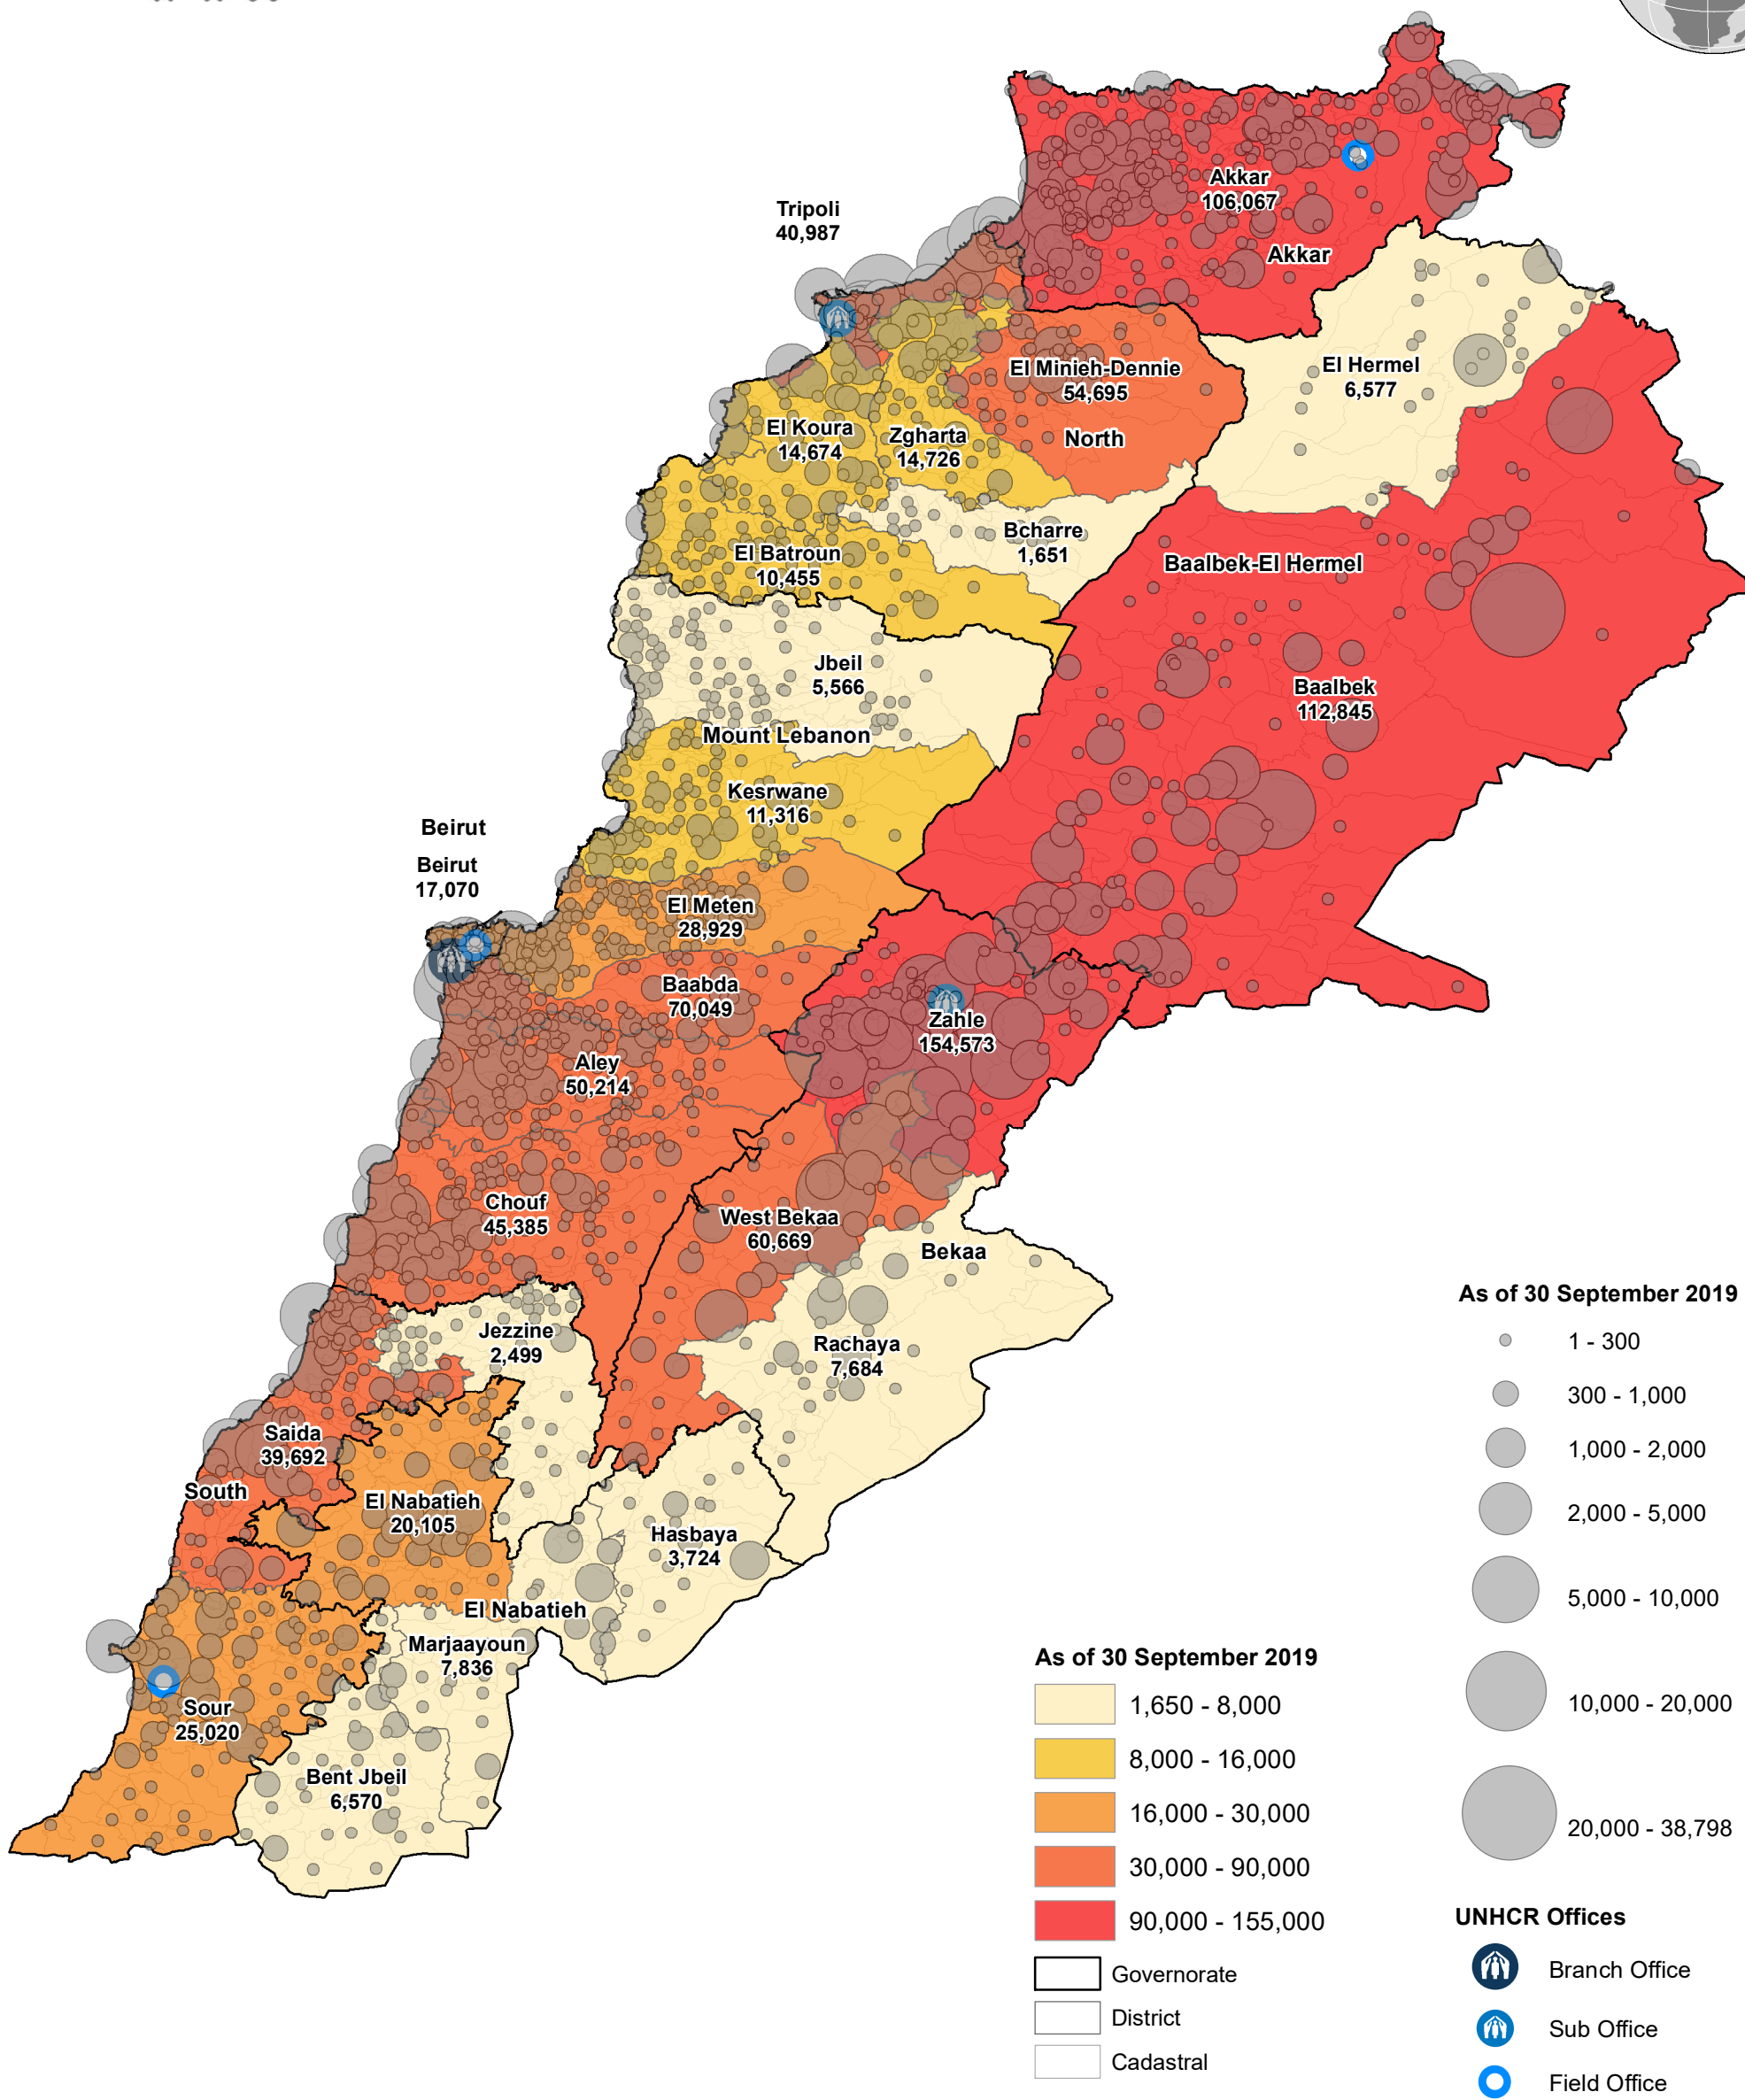

Total No. of Refugees **919,578**

As of 30 September 2019

- 1 - 300
- 300 - 1,000
- 1,000 - 2,000
- 2,000 - 5,000
- 5,000 - 10,000
- 10,000 - 20,000
- 20,000 - 38,798

As of 30 September 2019

- 1,650 - 8,000
- 8,000 - 16,000
- 16,000 - 30,000
- 30,000 - 90,000
- 90,000 - 155,000

- Governorate
- District
- Cadastral

UNHCR Offices

- Branch Office
- Sub Office
- Field Office

This map has been produced by the Inter-Agency Information Management Unit of UNHCR based on maps and material provided by the Government of Lebanon for operational purposes. It does not constitute an official United Nations map. The designations employed and the presentation of material on this map do not imply the expression of any opinion whatsoever on the part of the Secretariat of the United Nations concerning the legal status of any country, territory, city or area or of its authorities, or concerning the delimitation of its frontiers or boundaries.

Data Sources:  
- Refugee population and location data by UNHCR as of 30 September 2019. For more information on refugee data, contact Diana El Habr at elhabr@unhcr.org

GIS and Mapping by UNHCR Lebanon. For further information on map, contact Jad Ghosn at ghosn@unhcr.org or Maroun Sader at sader@unhcr.org