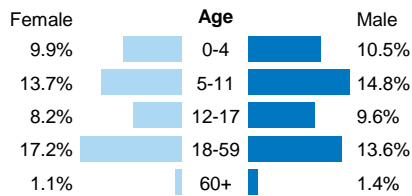

SOMALIA

Somali returnees from Kenya at 30 April 2018

79,227

refugee returnees (2014 - 2018)

Age, gender composition

Women and children combined represent 85% of all returnees to date

Somali returnees by destination

Data on destinations for returnees from Kenya are generally based on the place of initial return. In the case of arrivals by road convoy in 2017, the final destination declared on arrival is used.

Returnees from Kenya by month