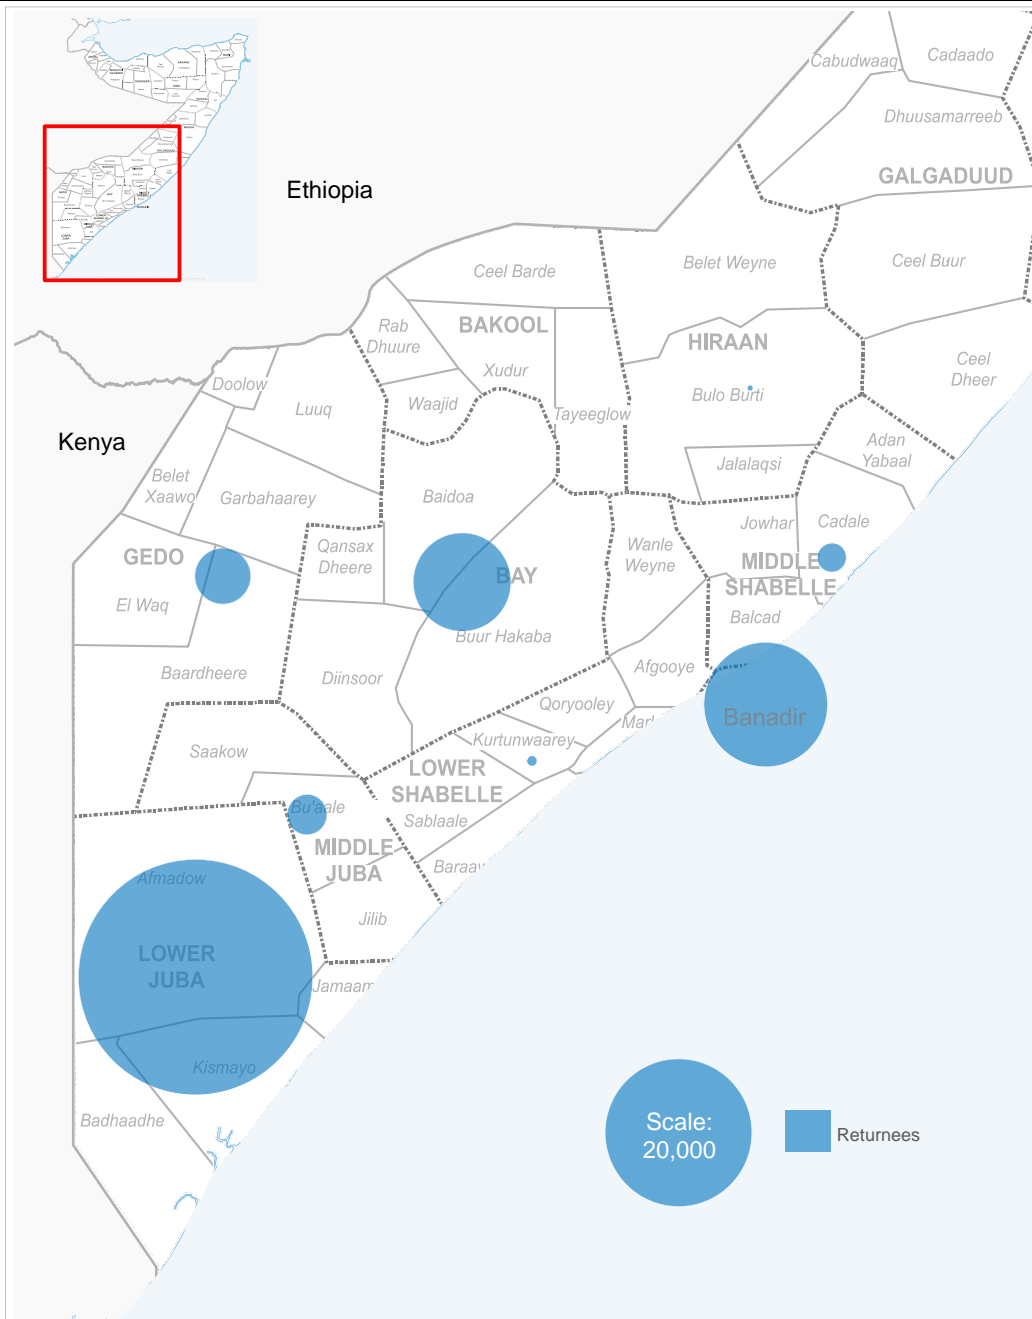

SOMALIA

Somali returnees from Kenya at 30 April 2018

79,227

refugee returnees (2014 - 2018)

Age, gender composition

Women and children combined represent 85% of all returnees to date

Somali returnees by destination

Data on destinations for returnees from Kenya are generally based on the place of initial return. In the case of arrivals by road convoy in 2017, the final destination declared on arrival is used.

Returnees from Kenya by month