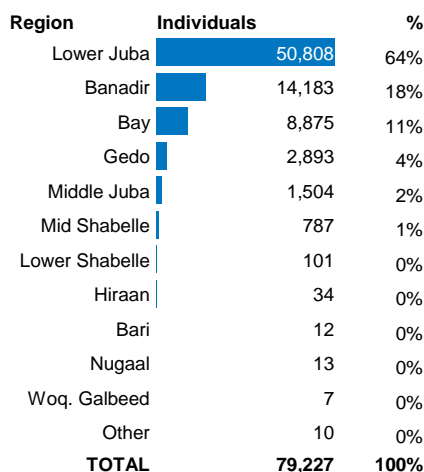

SOMALIA

Somali returnees from Kenya at 30 April 2018

79,227

refugee returnees (2014 - 2018)

Age, gender composition

Women and children combined represent 85% of all returnees to date

Somali returnees by destination

Data on destinations for returnees from Kenya are generally based on the place of initial return. In the case of arrivals by road convoy in 2017, the final destination declared on arrival is used.

Returnees from Kenya by month