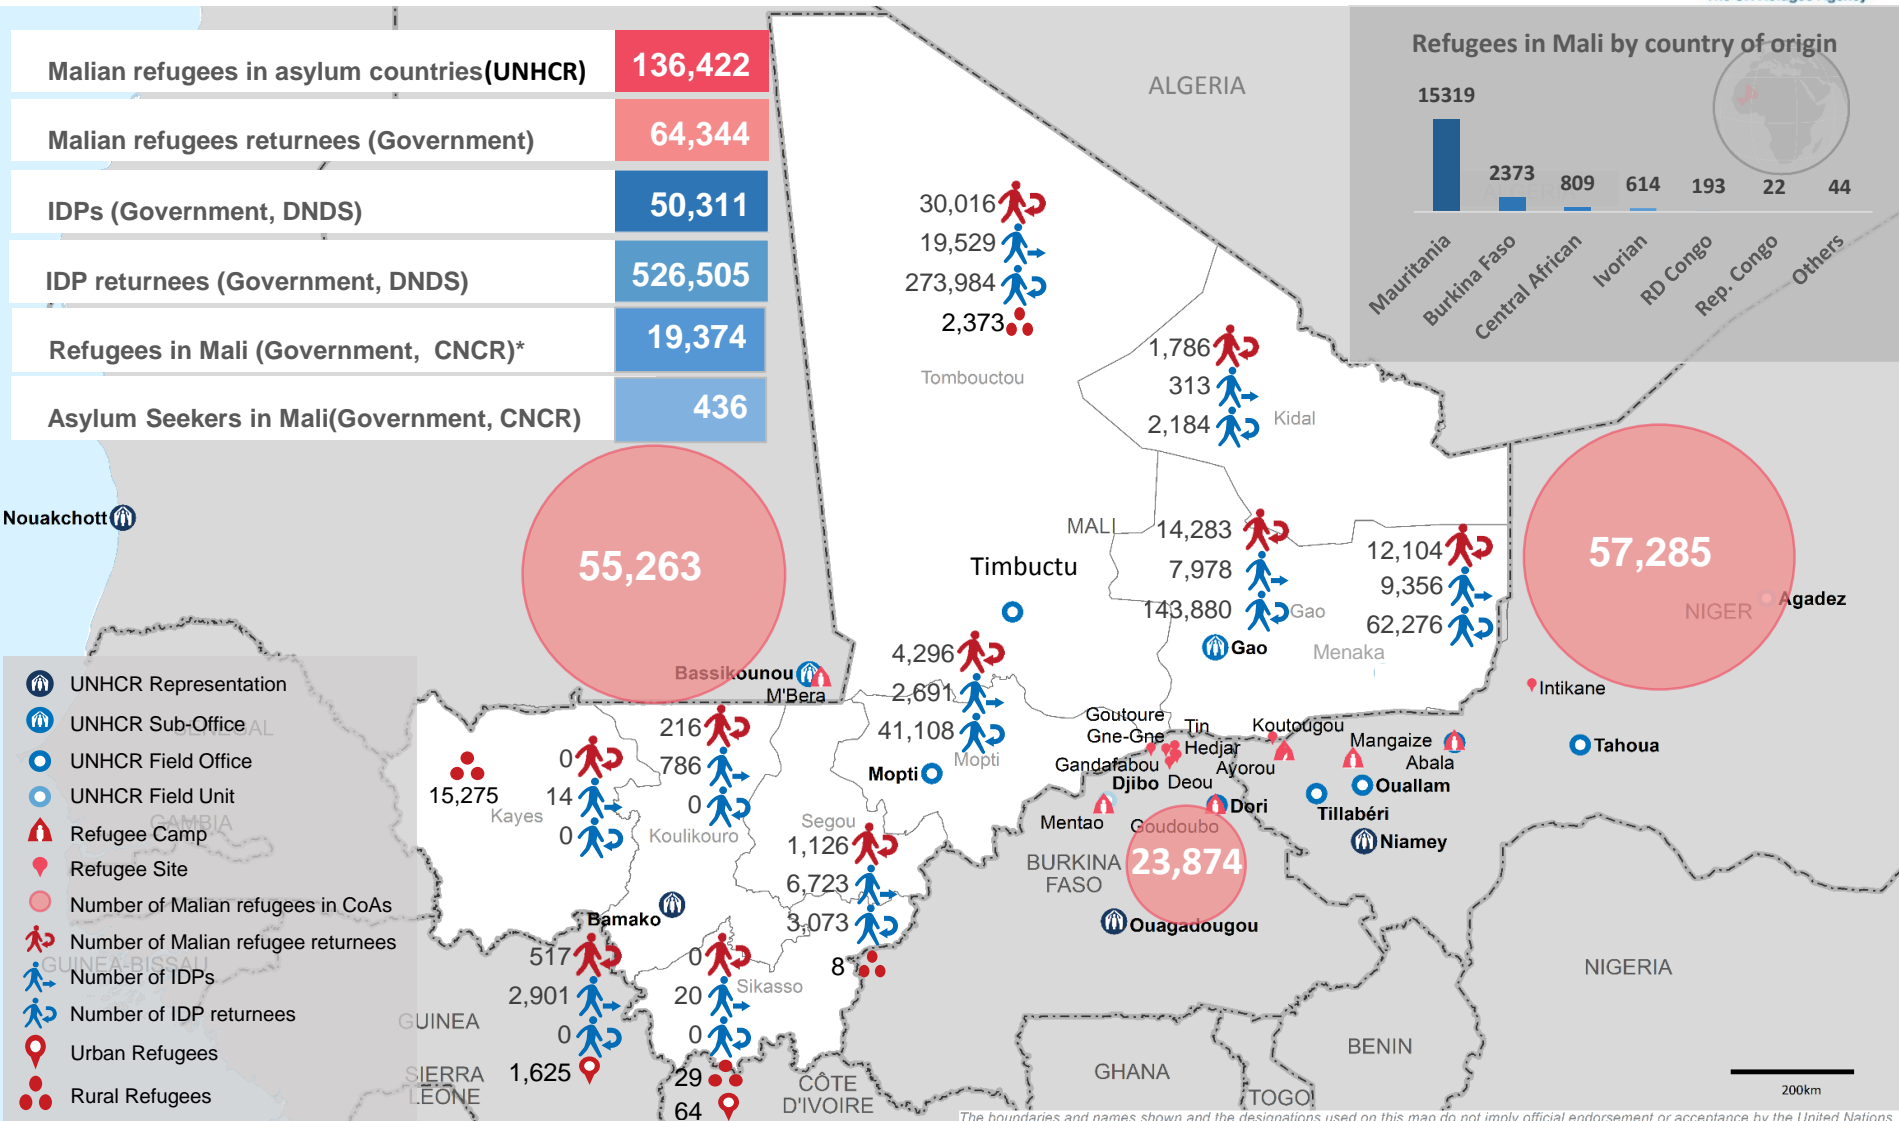

MALI SITUATION

Refugees, Internally Displaced Persons and Returnees

as of 31 March 2018

Sources: Malian Refugee Returnees and IDPs - Government of Mali, DNDS, Refugees in Mali - CNCR, Malian refugees - UNHCR.

For more information: floress@unhcr.org | kantet@unhcr.org