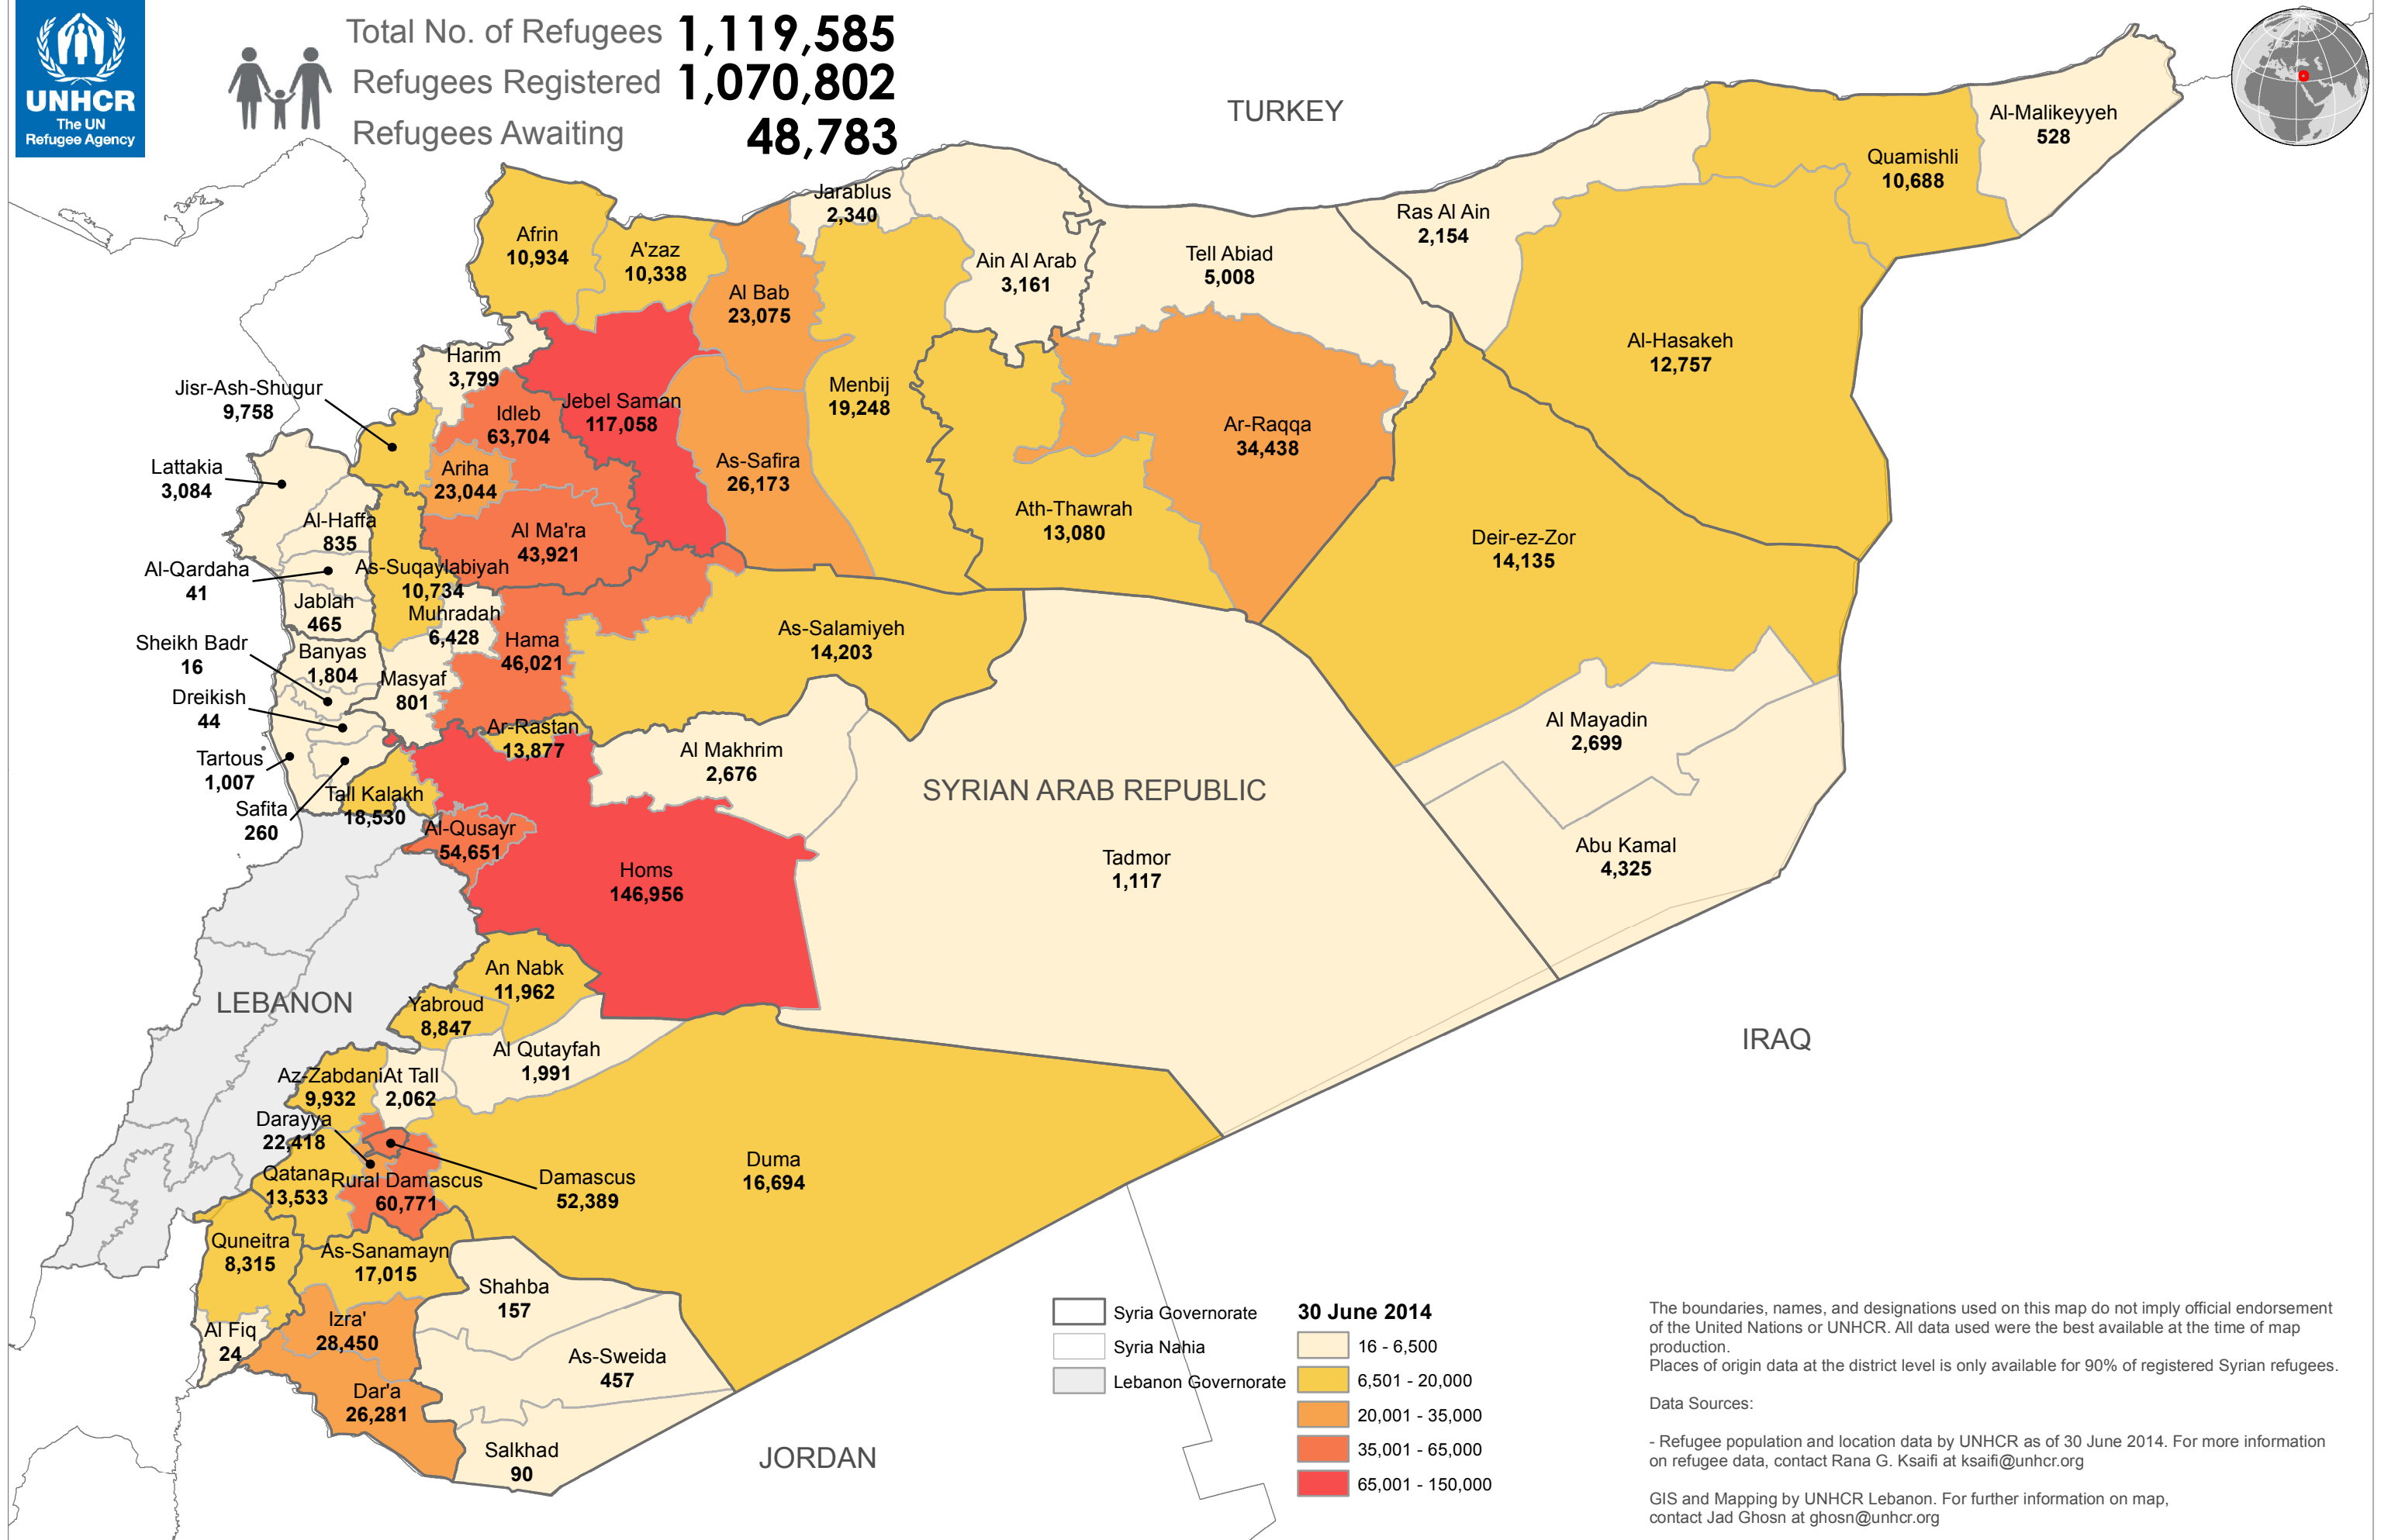

SYRIA REFUGEE RESPONSE

LEBANON: Places of Origin of Syrian Refugees Registered in Lebanon

30 June 2014

UNHCR Lebanon -
Beirut Country Office

Total No. of Refugees **1,119,585**
 Refugees Registered **1,070,802**
 Refugees Awaiting **48,783**

The boundaries, names, and designations used on this map do not imply official endorsement of the United Nations or UNHCR. All data used were the best available at the time of map production. Places of origin data at the district level is only available for 90% of registered Syrian refugees.

Data Sources:
 - Refugee population and location data by UNHCR as of 30 June 2014. For more information on refugee data, contact Rana G. Ksaifi at ksaifi@unhcr.org
 GIS and Mapping by UNHCR Lebanon. For further information on map, contact Jad Ghosn at ghosn@unhcr.org