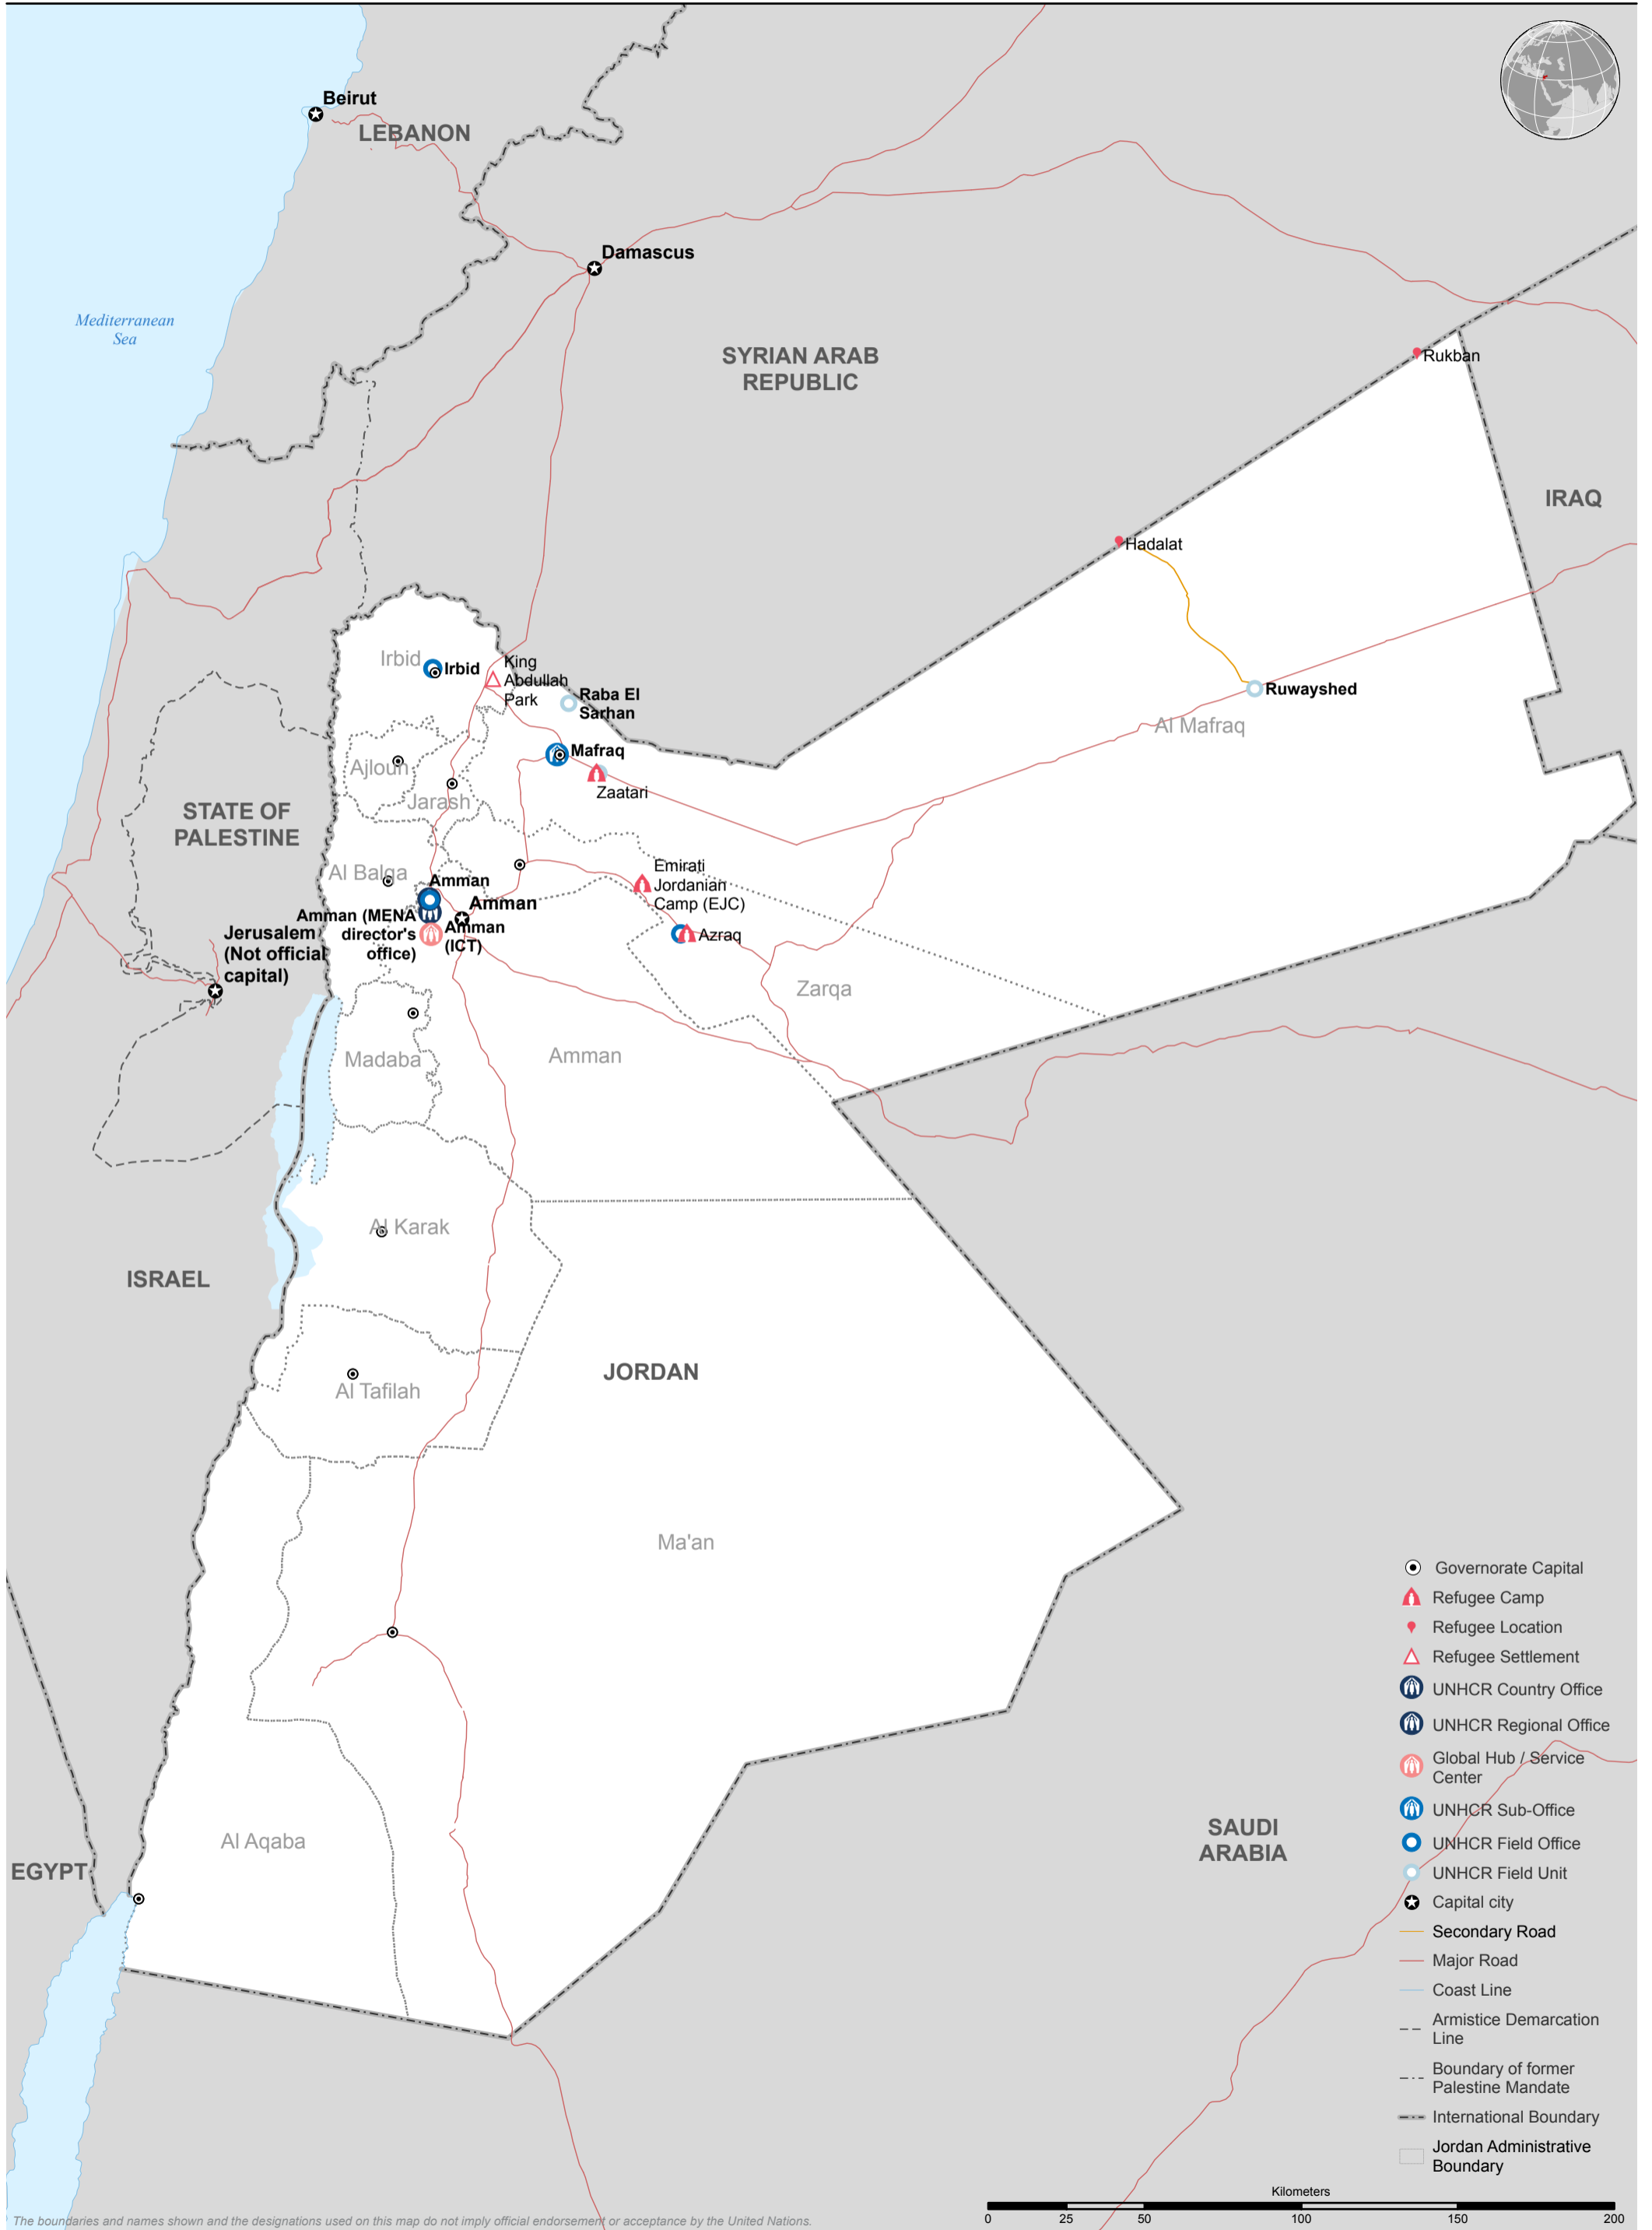

JORDAN

Situation Map

Jordan Situation Map as of 28 Mar 2017

- Governorate Capital
- ▲ Refugee Camp
- ◆ Refugee Location
- △ Refugee Settlement
- 🏠 UNHCR Country Office
- 🏠 UNHCR Regional Office
- 🏠 Global Hub / Service Center
- 🏠 UNHCR Sub-Office
- 🏠 UNHCR Field Office
- 🏠 UNHCR Field Unit
- ★ Capital city
- Secondary Road
- Major Road
- Coast Line
- - - Armistice Demarcation Line
- - - Boundary of former Palestine Mandate
- International Boundary
- Jordan Administrative Boundary

The boundaries and names shown and the designations used on this map do not imply official endorsement or acceptance by the United Nations.