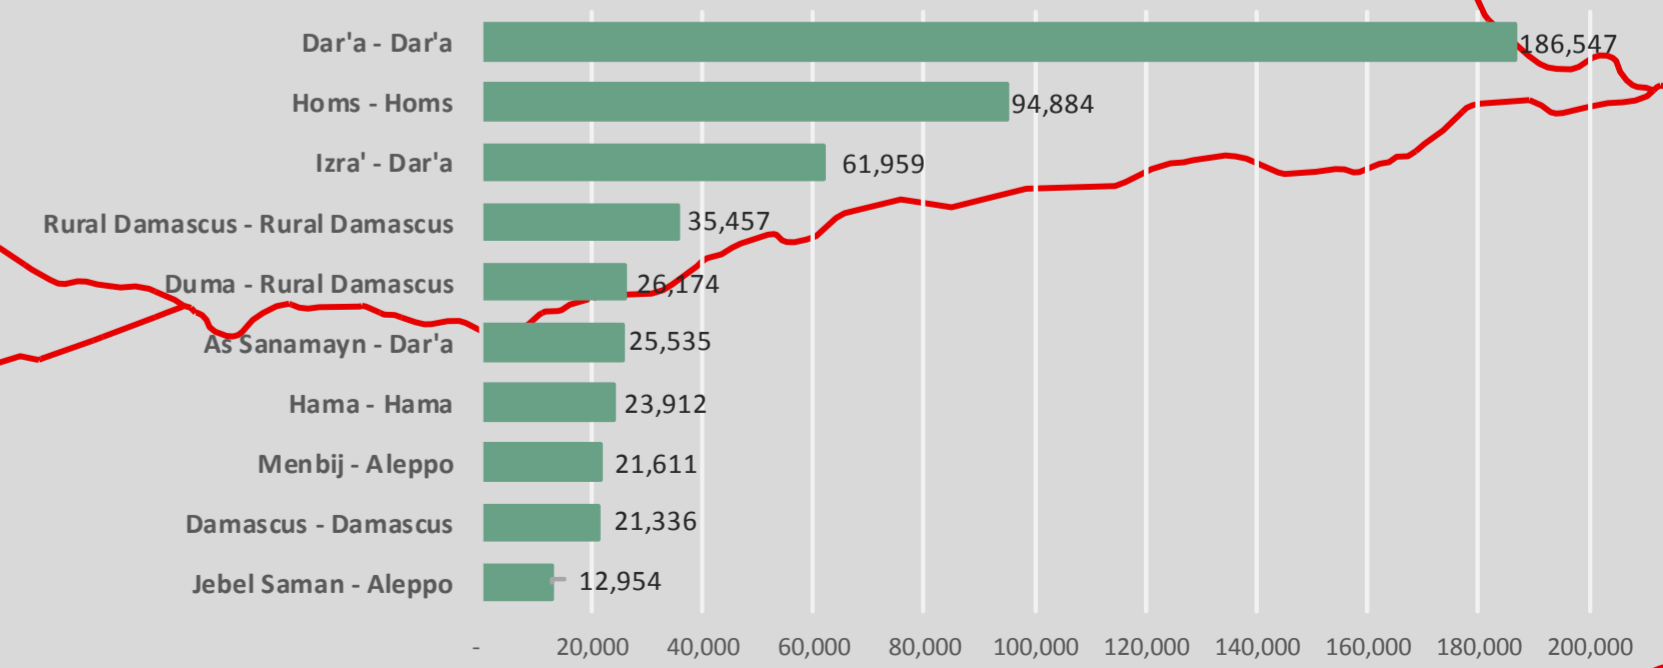

Syrian Refugees in Jordan by Origin (District Level)

as of end of December 2016

Total Number of Syrian Refugees in Jordan by the end of December 2016 is:
655,344 Individuals

- Major Road
- - - Administrative Line
- - - Armistice Demarcation Line
- - - Boundary of former Palestine Mandate
- International Boundary

Syrian Refugees by Origin

Syrian Refugees by District of Origin (Top Ten)

The boundaries and names shown and the designations used on this map do not imply official endorsement or acceptance by the United Nations.

200km