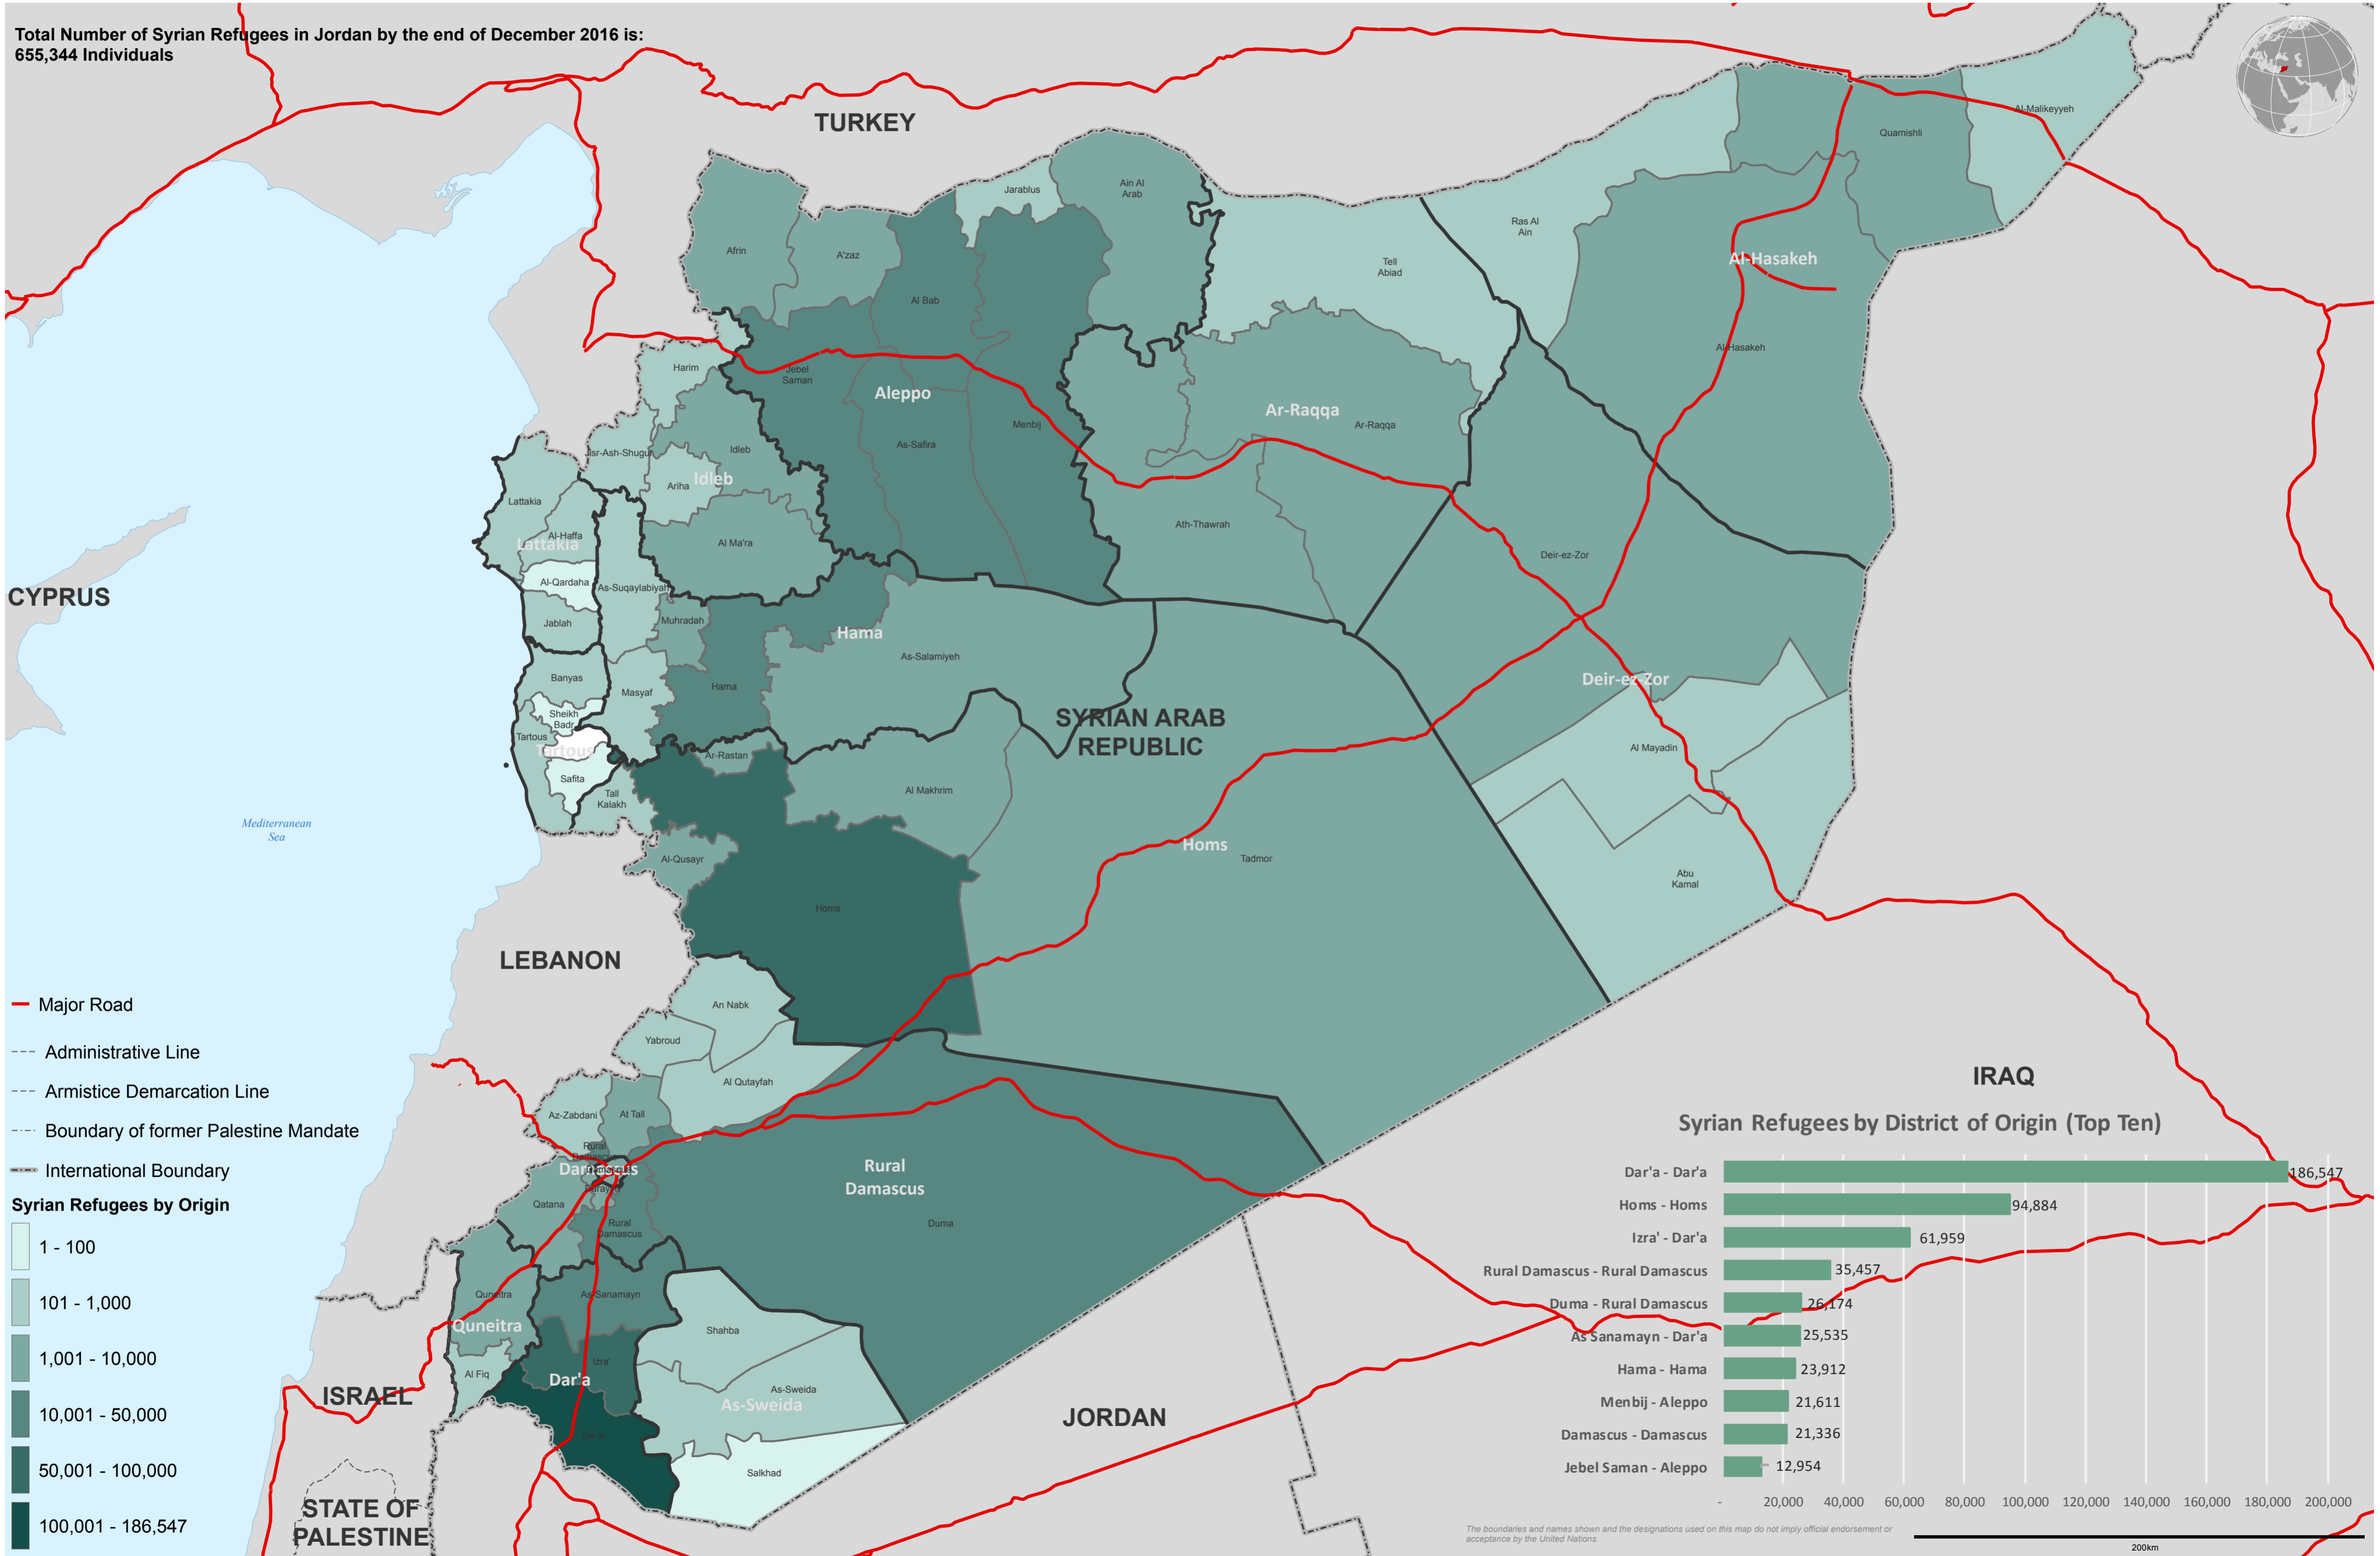

Syrian Refugees in Jordan by Origin (District Level)

as of end of December 2016

Total Number of Syrian Refugees in Jordan by the end of December 2016 is:
655,344 Individuals

- Major Road
- - - Administrative Line
- - - Armistice Demarcation Line
- - - Boundary of former Palestine Mandate
- International Boundary

Syrian Refugees by Origin

Syrian Refugees by District of Origin (Top Ten)

The boundaries and names shown and the designations used on this map do not imply official endorsement or acceptance by the United Nations.

200km