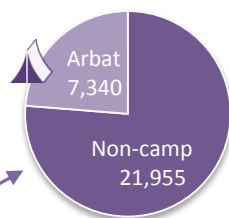

Iraq: Syrian Refugee stats and locations, 31 October 2016

Total: 227,971 persons (88,611 households)

39 % = 88,611 live in 10 camps and 61 % = 139,360 in non-camp/urban areas.

96 % = 219,468 live in Kurdistan Region-Iraq (KR-I): in Erbil Duhok and Sulaymaniyah

4 % = 8,503 live in other locations in Iraq.

Duhok

81,024 persons

Erbil

109,149 persons

Sulaymaniyah

29,295

Turkey