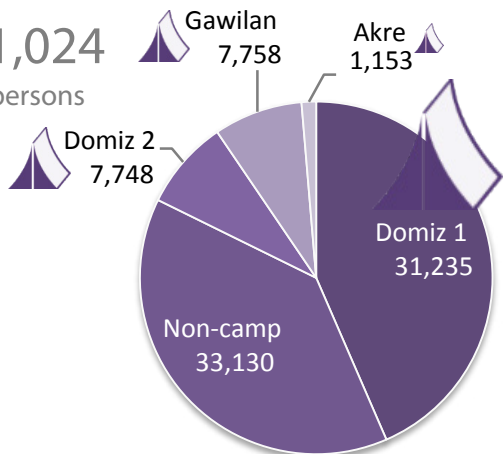

Iraq: Syrian Refugee stats and locations, 31 October 2016

Total: 227,971 persons (88,611 households)

39 % = 88,611 live in 10 camps and 61 % = 139,360 in non-camp/urban areas.

96 % = 219,468 live in Kurdistan Region-Iraq (KR-I): in Erbil Duhok and Sulaymaniyah

4 % = 8,503 live in other locations in Iraq.

Duhok

81,024 persons

Erbil

109,149 persons

Sulaymaniyah

29,295

Turkey

Duhok

Erbil

Sulaymaniyah

Iran

Iraq

Baghdad

Places of origin

Camp
Non-Camp/Urban

Number of camps