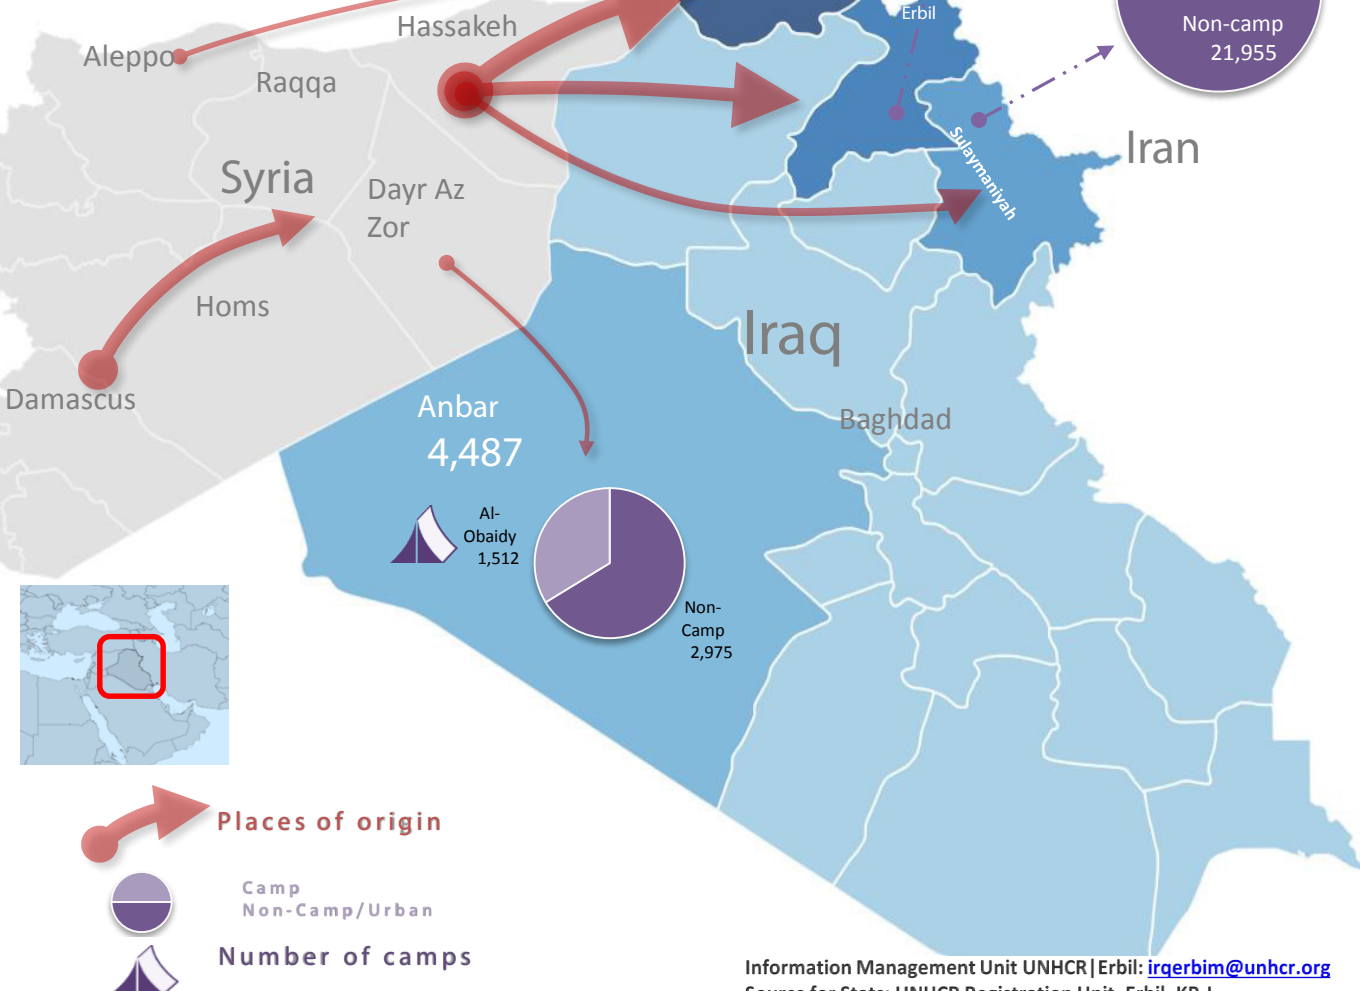

Iraq: Syrian Refugee stats and locations, 31 October 2016

Total: 227,971 persons (88,611 households)

39 % = 88,611 live in 10 camps and 61 % = 139,360 in non-camp/urban areas.

96 % = 219,468 live in Kurdistan Region-Iraq (KR-I): in Erbil Duhok and Sulaymaniyah

4 % = 8,503 live in other locations in Iraq.

Duhok

81,024 persons

Erbil

109,149 persons

Sulaymaniyah

29,295

Turkey

Duhok

Erbil

Sulaymaniyah

Iran

Iraq

Baghdad

Places of origin

Camp
Non-Camp/Urban

Number of camps