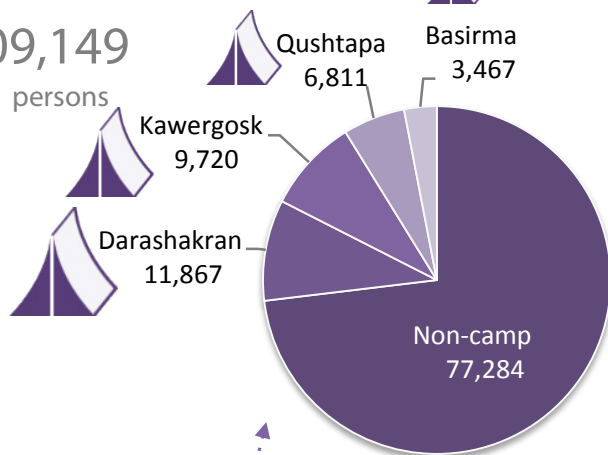

Iraq: Syrian Refugee stats and locations, 31 October 2016

Total: 227,971 persons (88,611 households)

39 % = 88,611 live in 10 camps and 61 % = 139,360 in non-camp/urban areas.

96 % = 219,468 live in Kurdistan Region-Iraq (KR-I): in Erbil Duhok and Sulaymaniyah

4 % = 8,503 live in other locations in Iraq.

Duhok

81,024 persons

Erbil

109,149 persons

Sulaymaniyah

29,295

Turkey

Duhok

Erbil

Sulaymaniyah

Iran

Iraq

Baghdad

Places of origin

Camp
Non-Camp/Urban

Number of camps