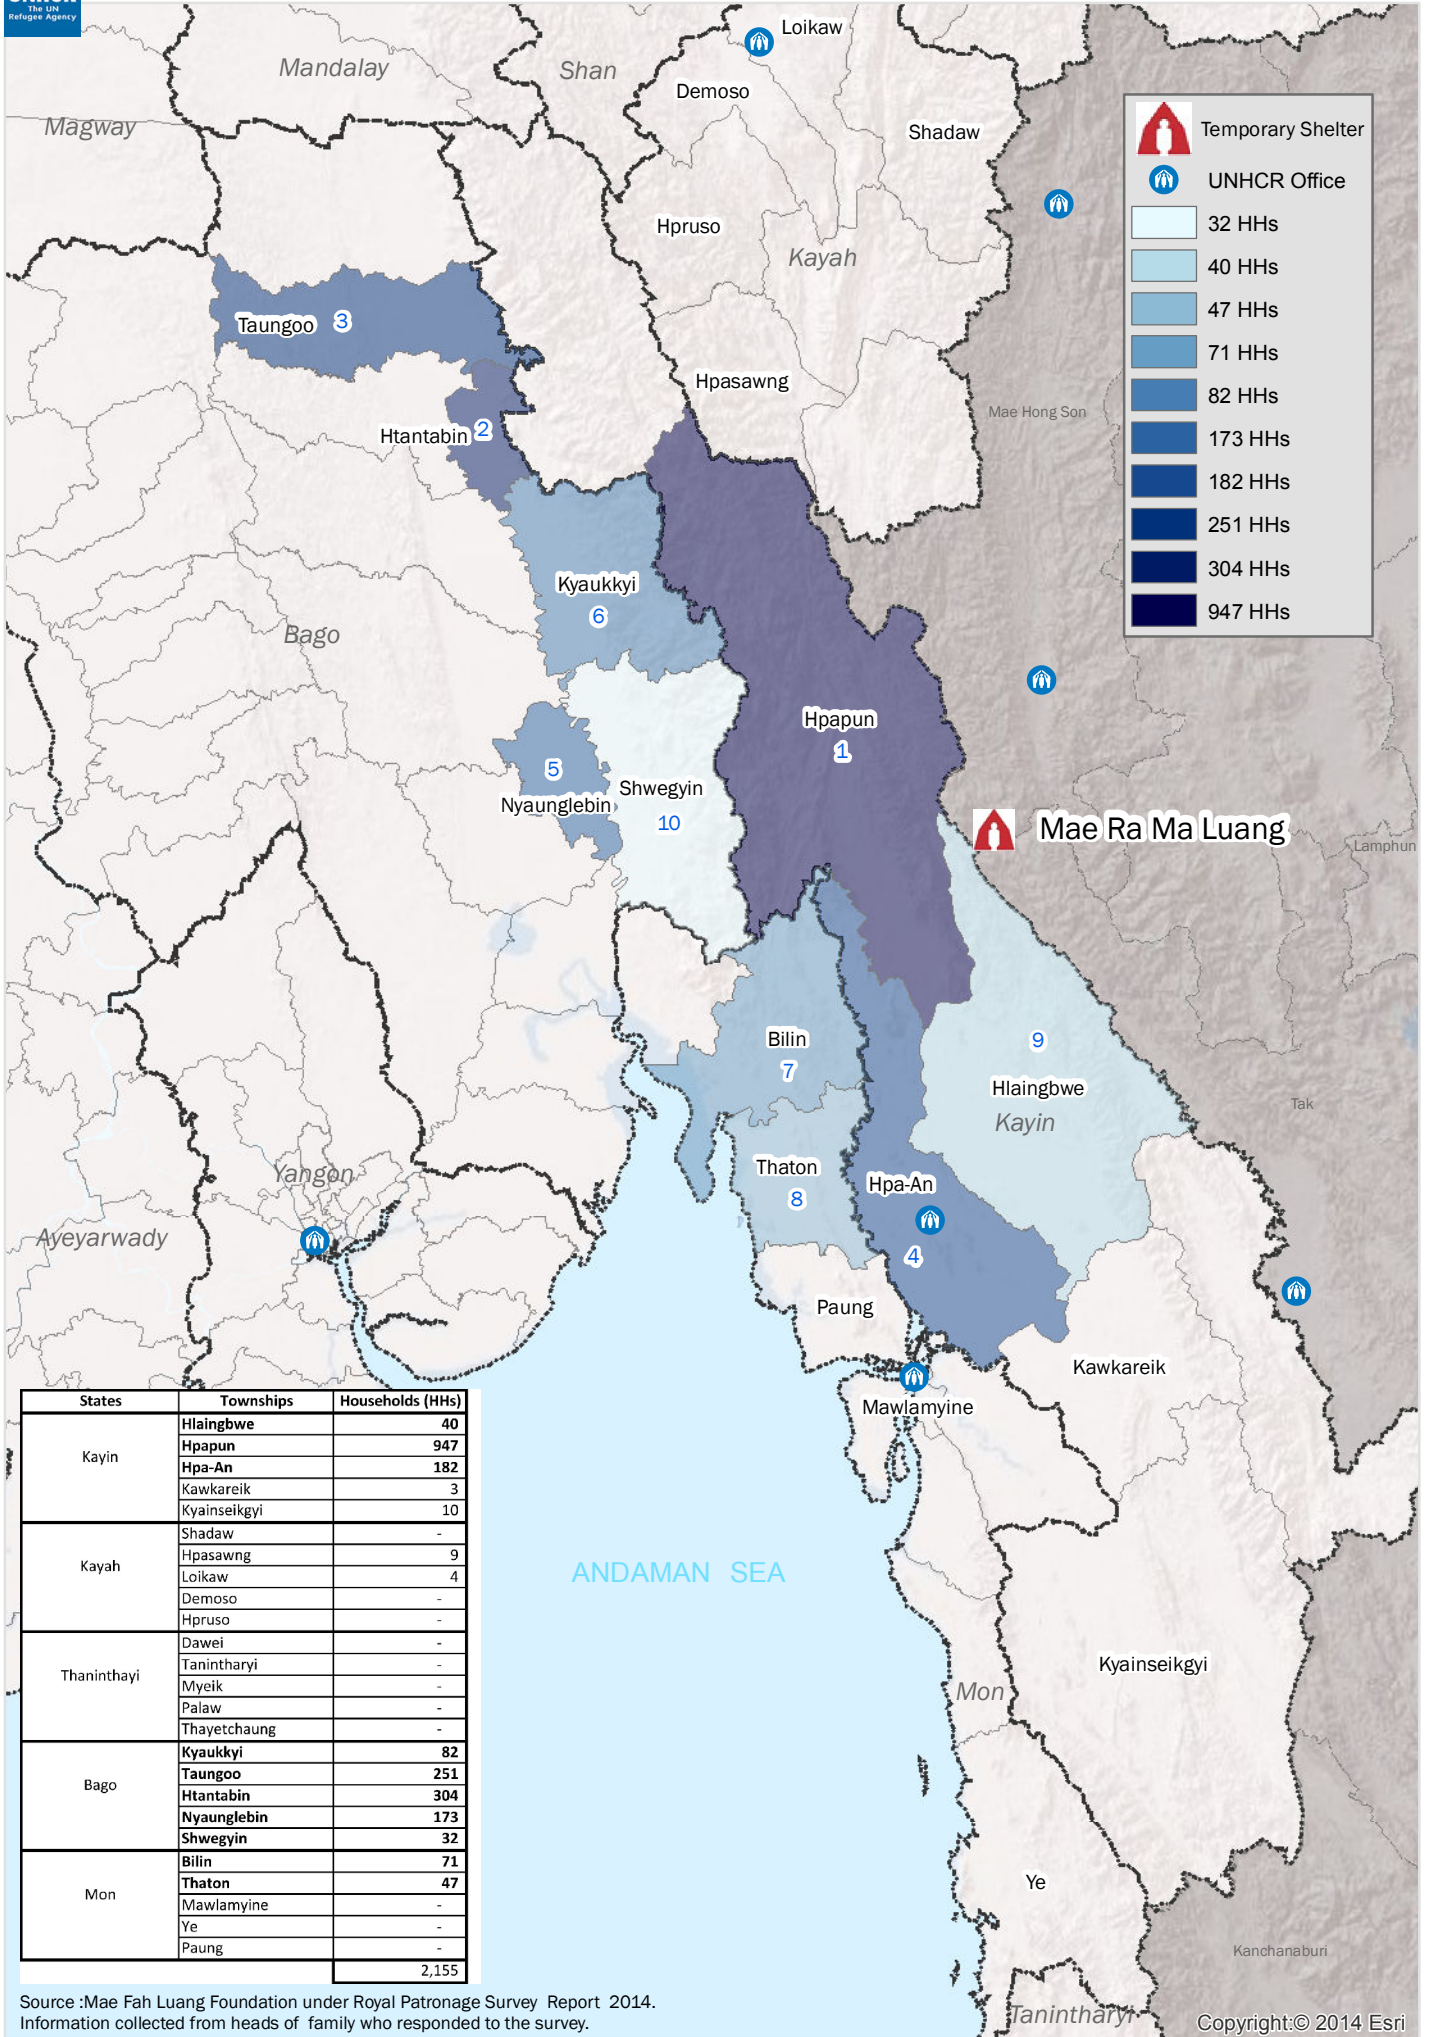

Thailand/Myanmar :Top 10 Townships of Origin - Mae Ra Ma Luang

States	Townships	Households (HHs)
Kayin	Hlaingbwe	40
	Hpapun	947
	Hpa-An	182
	Kawkareik	3
	Kyainseikgyi	10
Kayah	Shadaw	-
	Hpasawng	9
	Loikaw	4
	Demoso	-
Thaninthayi	Hpruso	-
	Dawei	-
	Taninthayi	-
	Myeik	-
	Palaw	-
Bago	Thayetchaung	-
	Kyaukkyi	82
	Taungoo	251
	Htantabin	304
	Nyaunglebin	173
Mon	Shwegyin	32
	Bilin	71
	Thaton	47
	Mawlamyine	-
	Ye	-
	Paung	-
		2,155

Source :Mae Fah Luang Foundation under Royal Patronage Survey Report 2014.
 Information collected from heads of family who responded to the survey.

Copyright:© 2014 Esri