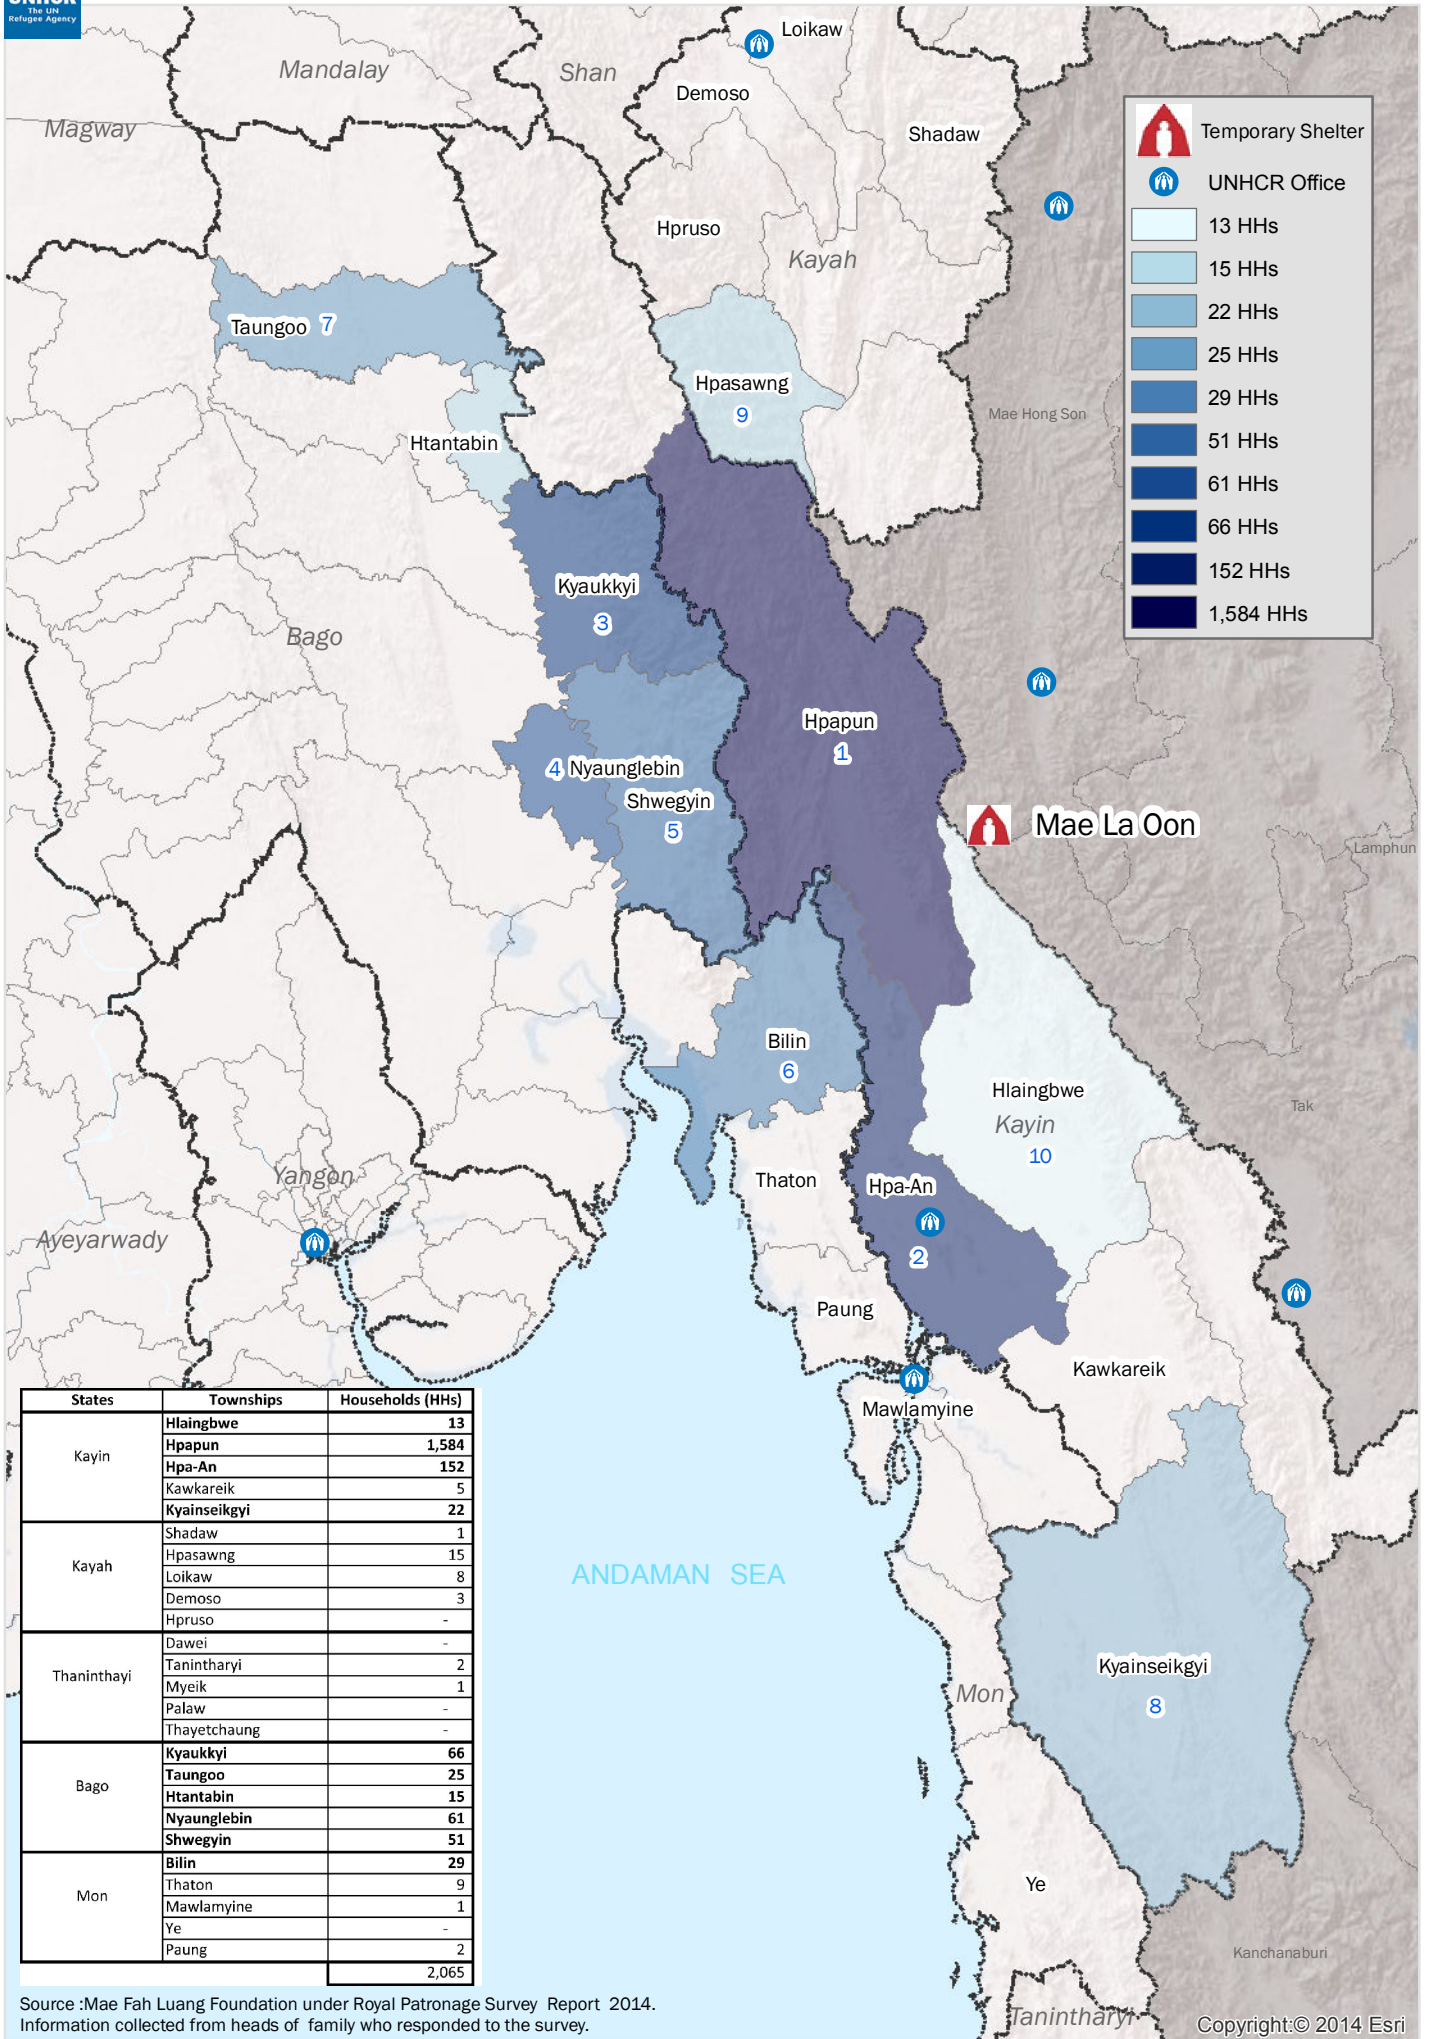

Thailand/Myanmar : Top 10 Townships of Origin - Mae La Oon

States	Townships	Households (HHs)
Kayin	Hlaingbwe	13
	Hpapun	1,584
	Hpa-An	152
	Kawkareik	5
Kayah	Kyainseikgyi	22
	Shadaw	1
	Hpasawng	15
	Loikaw	8
	Demoso	3
Thaninthayi	Hpruso	-
	Dawei	-
	Tanintharyi	2
	Myeik	1
Bago	Palaw	-
	Thayetchaung	-
	Kyaukkyi	66
	Taungoo	25
Mon	Htantabin	15
	Nyaunglebin	61
	Shwegyin	51
	Bilin	29
	Thaton	9
	Mawlamyine	1
Other	Ye	-
	Paung	2
	Total	2,065

Source :Mae Fah Luang Foundation under Royal Patronage Survey Report 2014.
 Information collected from heads of family who responded to the survey.

Copyright:© 2014 Esri

UNHCR Information Management Unit - Thailand.
 Base layer provided by MIMU.
 Disclaimer : The boundaries and names shown and the designations used on this map do not imply official endorsement or acceptance by United Nations.