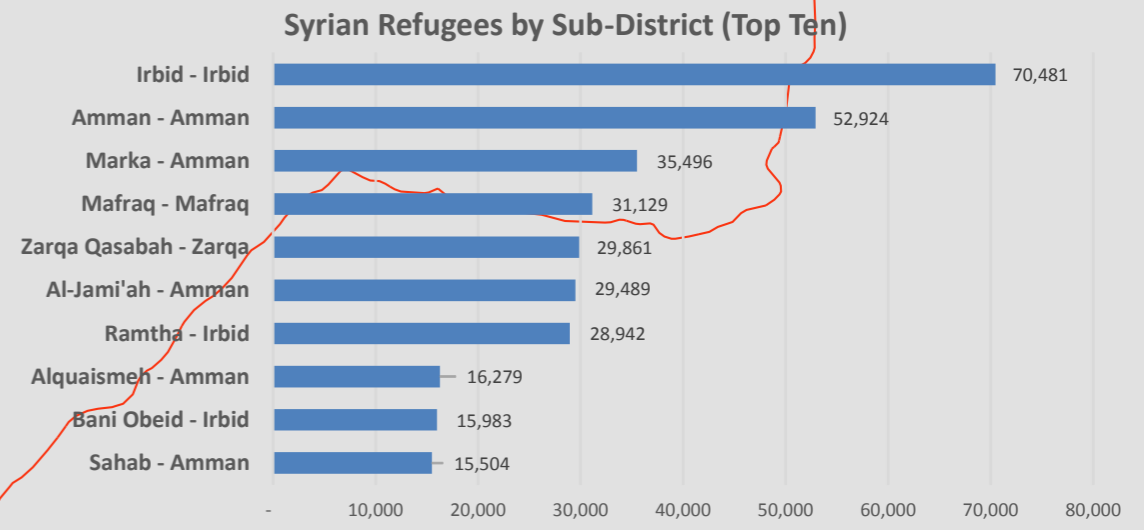

Syrian Refugees in Jordan - Sub District Level

Syrian Refugees in Jordan Urban Population) as of 30 June 2016

Total Number of Syrian Refugees in Jordan as of the end of June 2016 is 657,134 Individuals

- Refugee Camp
- Major Road
- Armistice Demarcation Line
- Boundary of former Palestine Mandate
- International Boundary