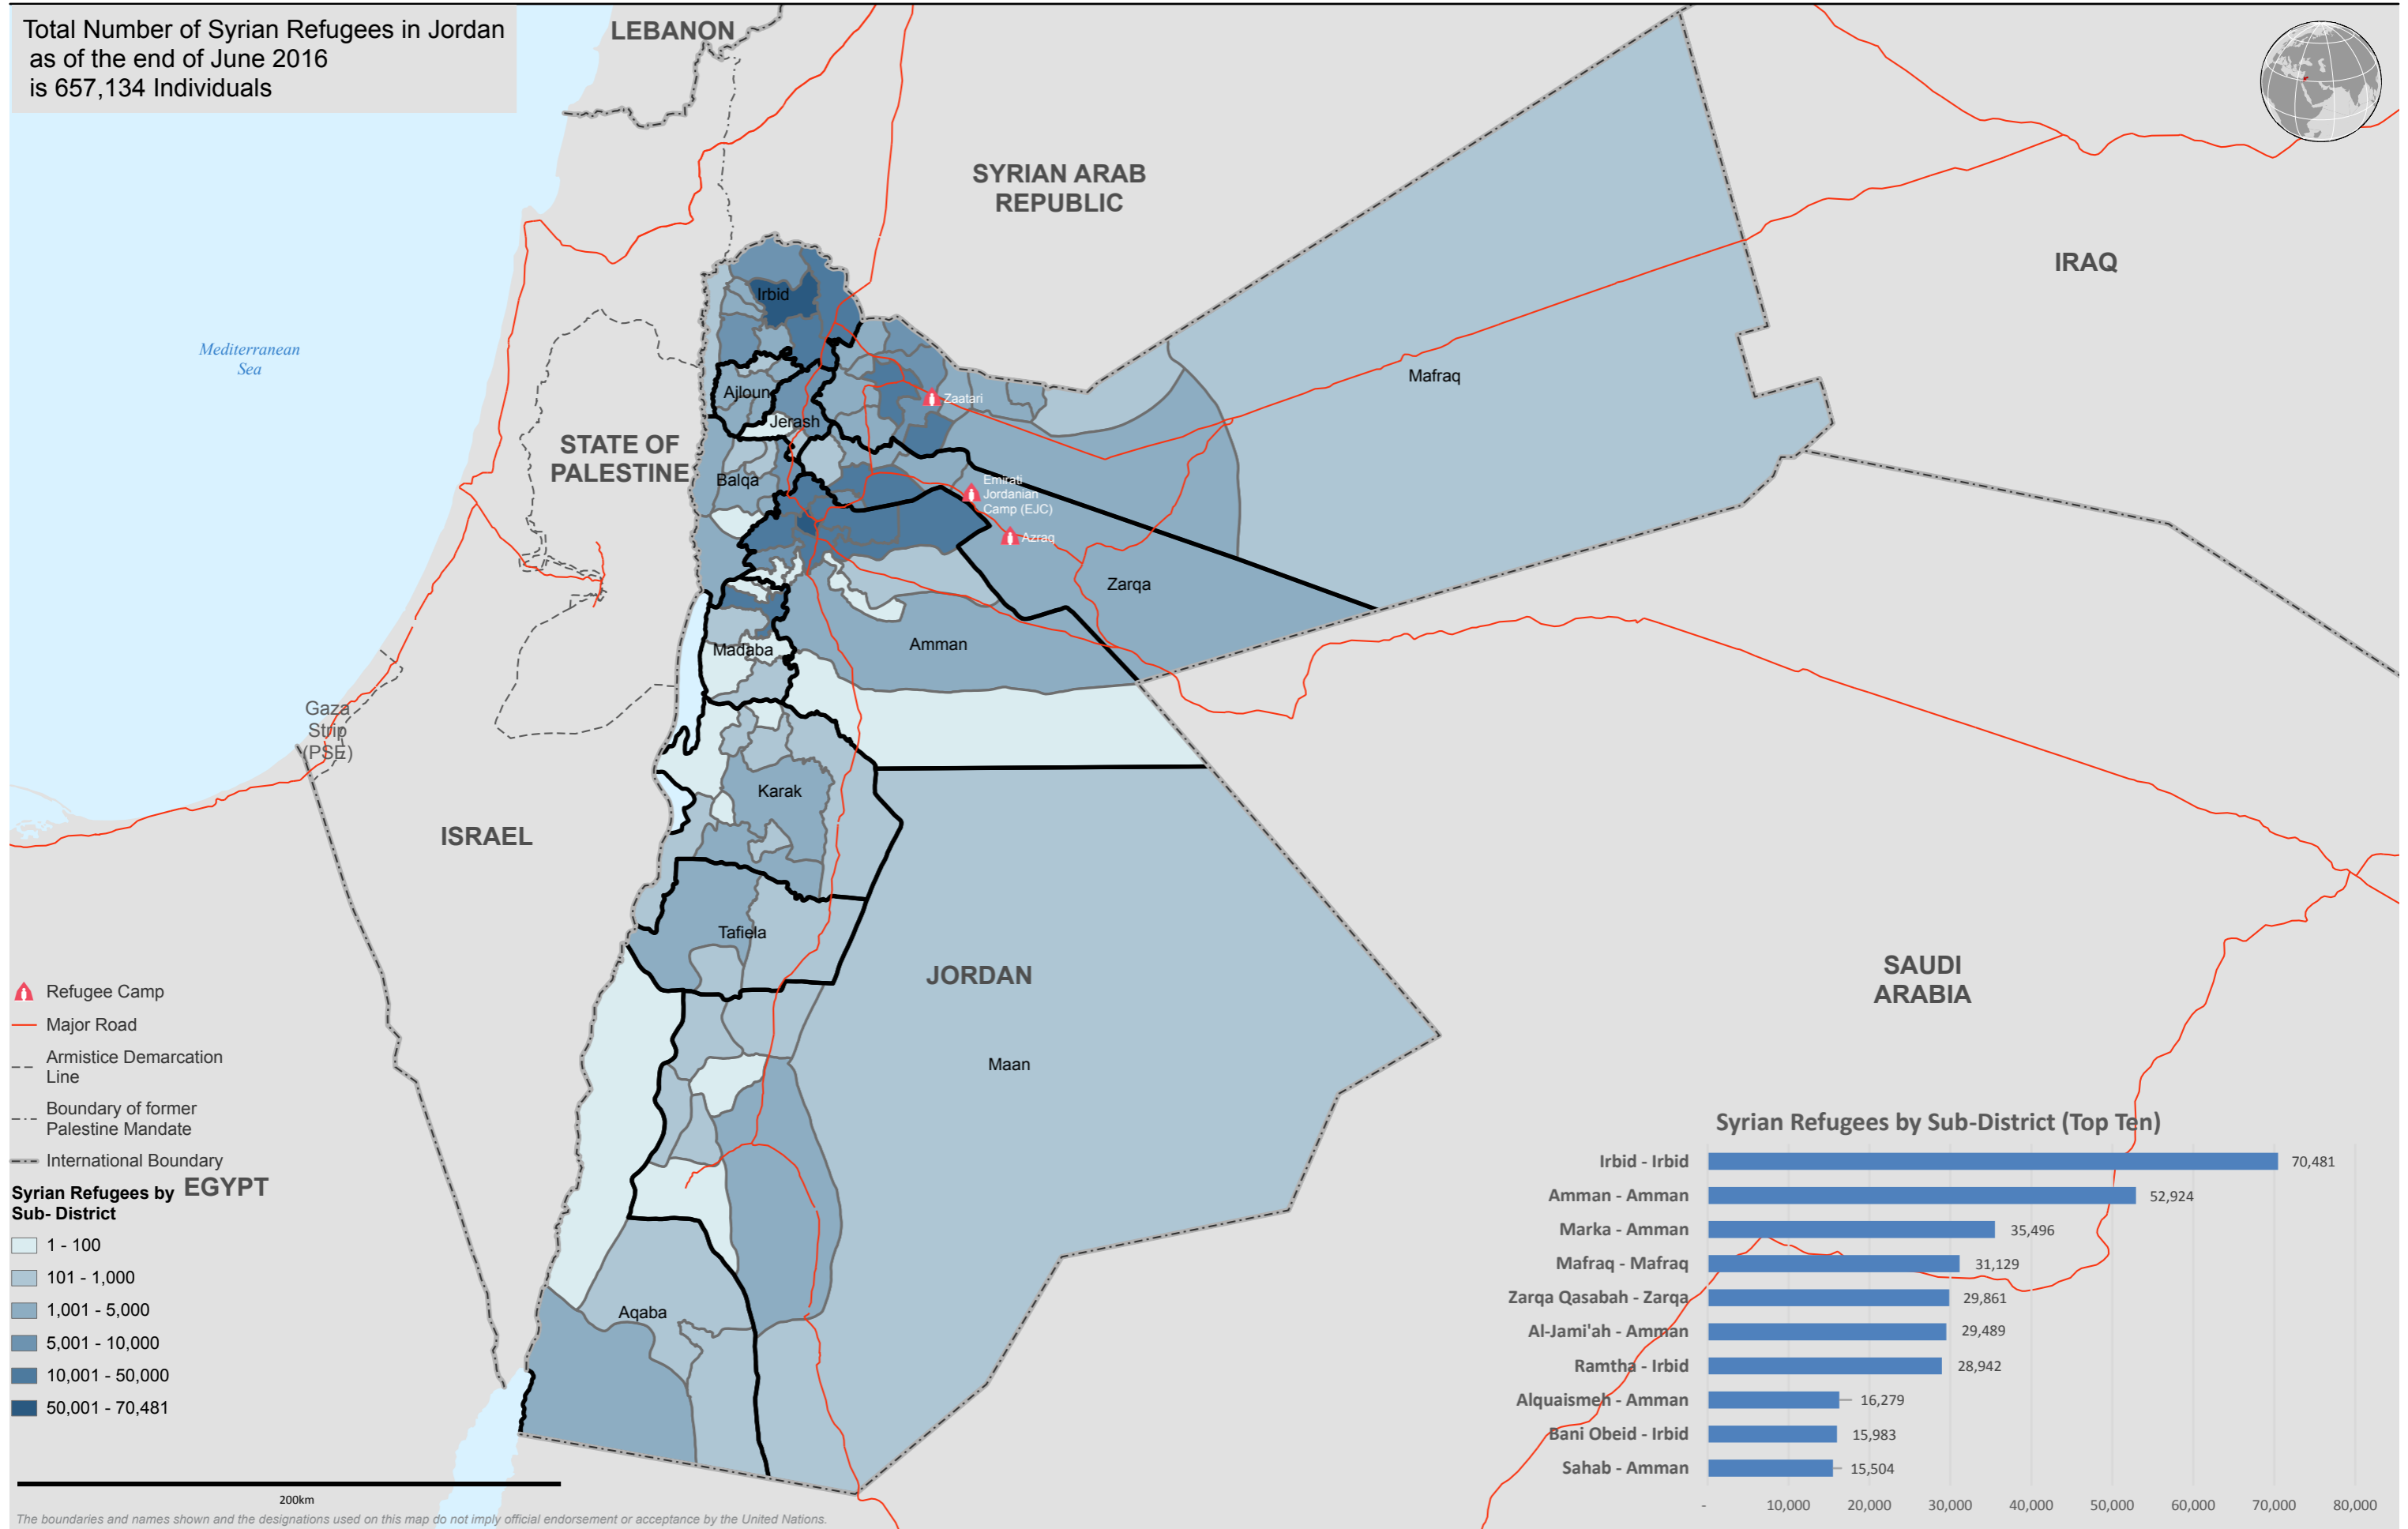

Syrian Refugees in Jordan - Sub District Level

Syrian Refugees in Jordan Urban Population) as of 30 June 2016

Total Number of Syrian Refugees in Jordan as of the end of June 2016 is 657,134 Individuals

- Refugee Camp
- Major Road
- Armistice Demarcation Line
- Boundary of former Palestine Mandate
- International Boundary

The boundaries and names shown and the designations used on this map do not imply official endorsement or acceptance by the United Nations.