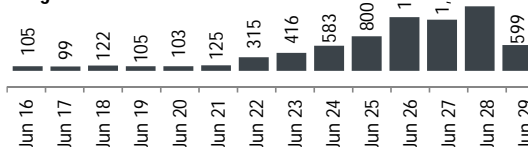

Daily Statistics

Registered on 29 June 2015

Kigali	833
Mahama	302
Nyagatare	-
Total	1,135

Camp / Reception Centre Population

Bugesera*	11,763	3,417
Nyanza*	760	174
Nyagatare**	505	208
Mahama**	28,707	11,570
Kigali	14,754	3,331
Districts	19	
Total	56,508	18,700

Total Arrivals

Bugesera Arrivals

56,508 **Total**

38,711 Registered

17,797 Pending

Nyanza Arrivals : 47 Rusizi Arrivals: 20 Mahama Arrivals: 93
19 individuals pending transportation from districts to reception centers.

Breakdown of Registered Population

Area of Origin	Age Cohort	Female	Male	Total	%
Bubanza	0 - 4 years	3,237	3,352	6,589	17%
Bujumbura	5 - 11 years	3,695	3,699	7,394	19%
Mwaro	12 - 17 years	2,910	2,998	5,908	15%
Cibitoke	18 - 59 years	9,502	8,634	18,136	47%
Karuzi	60 + years	467	217	684	2%
Kayanza	Total	19,811	18,900	38,711	
Kirundo					
Muyinga					
Ngozi					
Others					
Total					