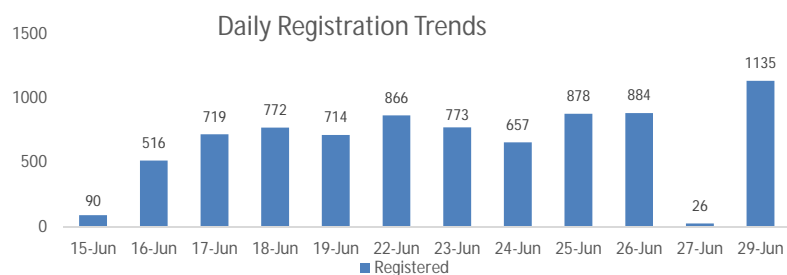

Daily Statistics

Registered on 29 June 2015

Kigali	833
Mahama	302
Nyagatare	-
Total	1,135

Camp / Reception Centre Population

Bugesera*	11,763	3,417
Nyanza*	760	174
Nyagatare**	505	208
Mahama**	28,707	11,570
Kigali	14,754	3,331
Districts	19	
Total	56,508	18,700

Total Arrivals

Bugesera Arrivals

56,508 **Total**

38,711 Registered

17,797 Pending

Nyanza Arrivals : 47 Rusizi Arrivals: 20 Mahama Arrivals: 93
19 individuals pending transportation from districts to reception centers.

Breakdown of Registered Population

Area of Origin	Age Cohort	Female	Male	Total	%
Bubanza	0 - 4 years	3,237	3,352	6,589	17%
Bujumbura	5 - 11 years	3,695	3,699	7,394	19%
Mwaro	12 - 17 years	2,910	2,998	5,908	15%
Cibitoke	18 - 59 years	9,502	8,634	18,136	47%
Karuzi	60 + years	467	217	684	2%
Kayanza	Total	19,811	18,900	38,711	
Kirundo					
Muyinga					
Ngozi					
Others					
Total					