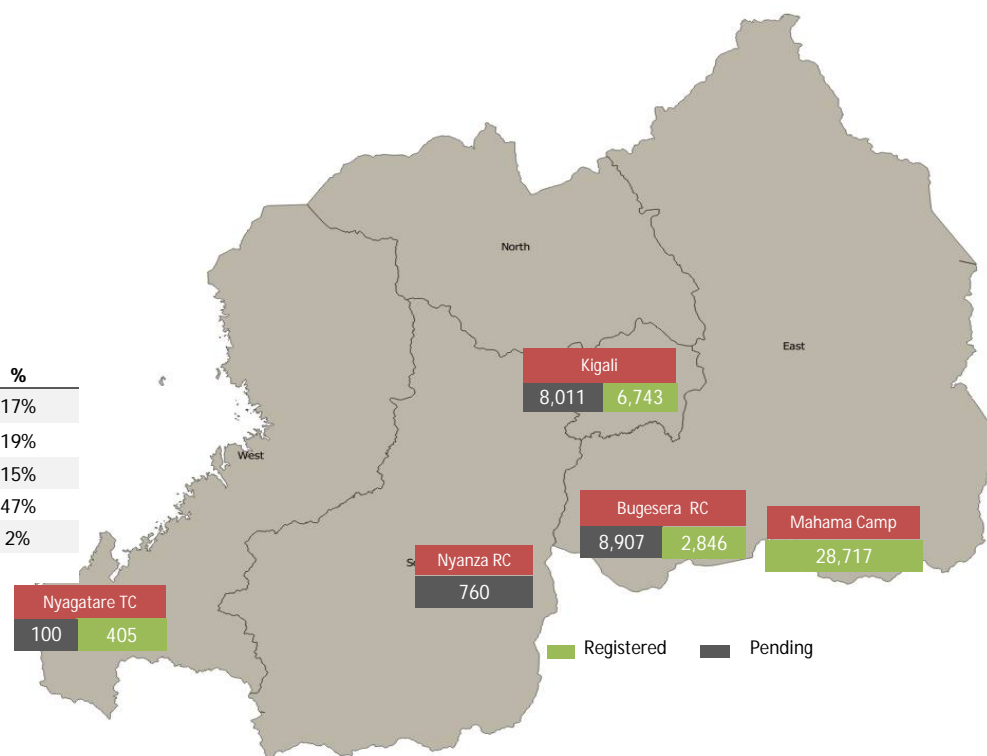

Daily Statistics

Registered on 29 June 2015

Kigali	833
Mahama	302
Nyagatare	-
Total	1,135

Camp / Reception Centre Population

Bugesera*	11,763	3,417
Nyanza*	760	174
Nyagatare**	505	208
Mahama**	28,707	11,570
Kigali	14,754	3,331
Districts	19	
Total	56,508	18,700

Total Arrivals

Bugesera Arrivals

56,508 **Total**

38,711 Registered

17,797 Pending

Nyanza Arrivals : 47 Rusizi Arrivals: 20 Mahama Arrivals: 93
19 individuals pending transportation from districts to reception centers.

Breakdown of Registered Population

Area of Origin	Age Cohort	Female	Male	Total	%
Bubanza	0 - 4 years	3,237	3,352	6,589	17%
Bujumbura	5 - 11 years	3,695	3,699	7,394	19%
Mwaro	12 - 17 years	2,910	2,998	5,908	15%
Cibitoke	18 - 59 years	9,502	8,634	18,136	47%
Karuzi	60 + years	467	217	684	2%
Kayanza	Total	19,811	18,900	38,711	
Kirundo					
Muyinga					
Ngozi					
Others					
Total					

*Source: MIDIMAR Camp Manager

** Figures represent where individuals were registered but not necessarily their current physical location.

Statistics can be downloaded daily from <http://data.unhcr.org/drc/country.php?id=182>