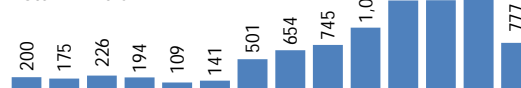

Total Arrivals

Bugesera Arrivals

56,508 **Total**

38,711 Registered

17,797 Pending

Nyanza Arrivals : 47 Rusizi Arrivals: 20 Mahama Arrivals: 93
19 individuals pending transportation from districts to reception centers.