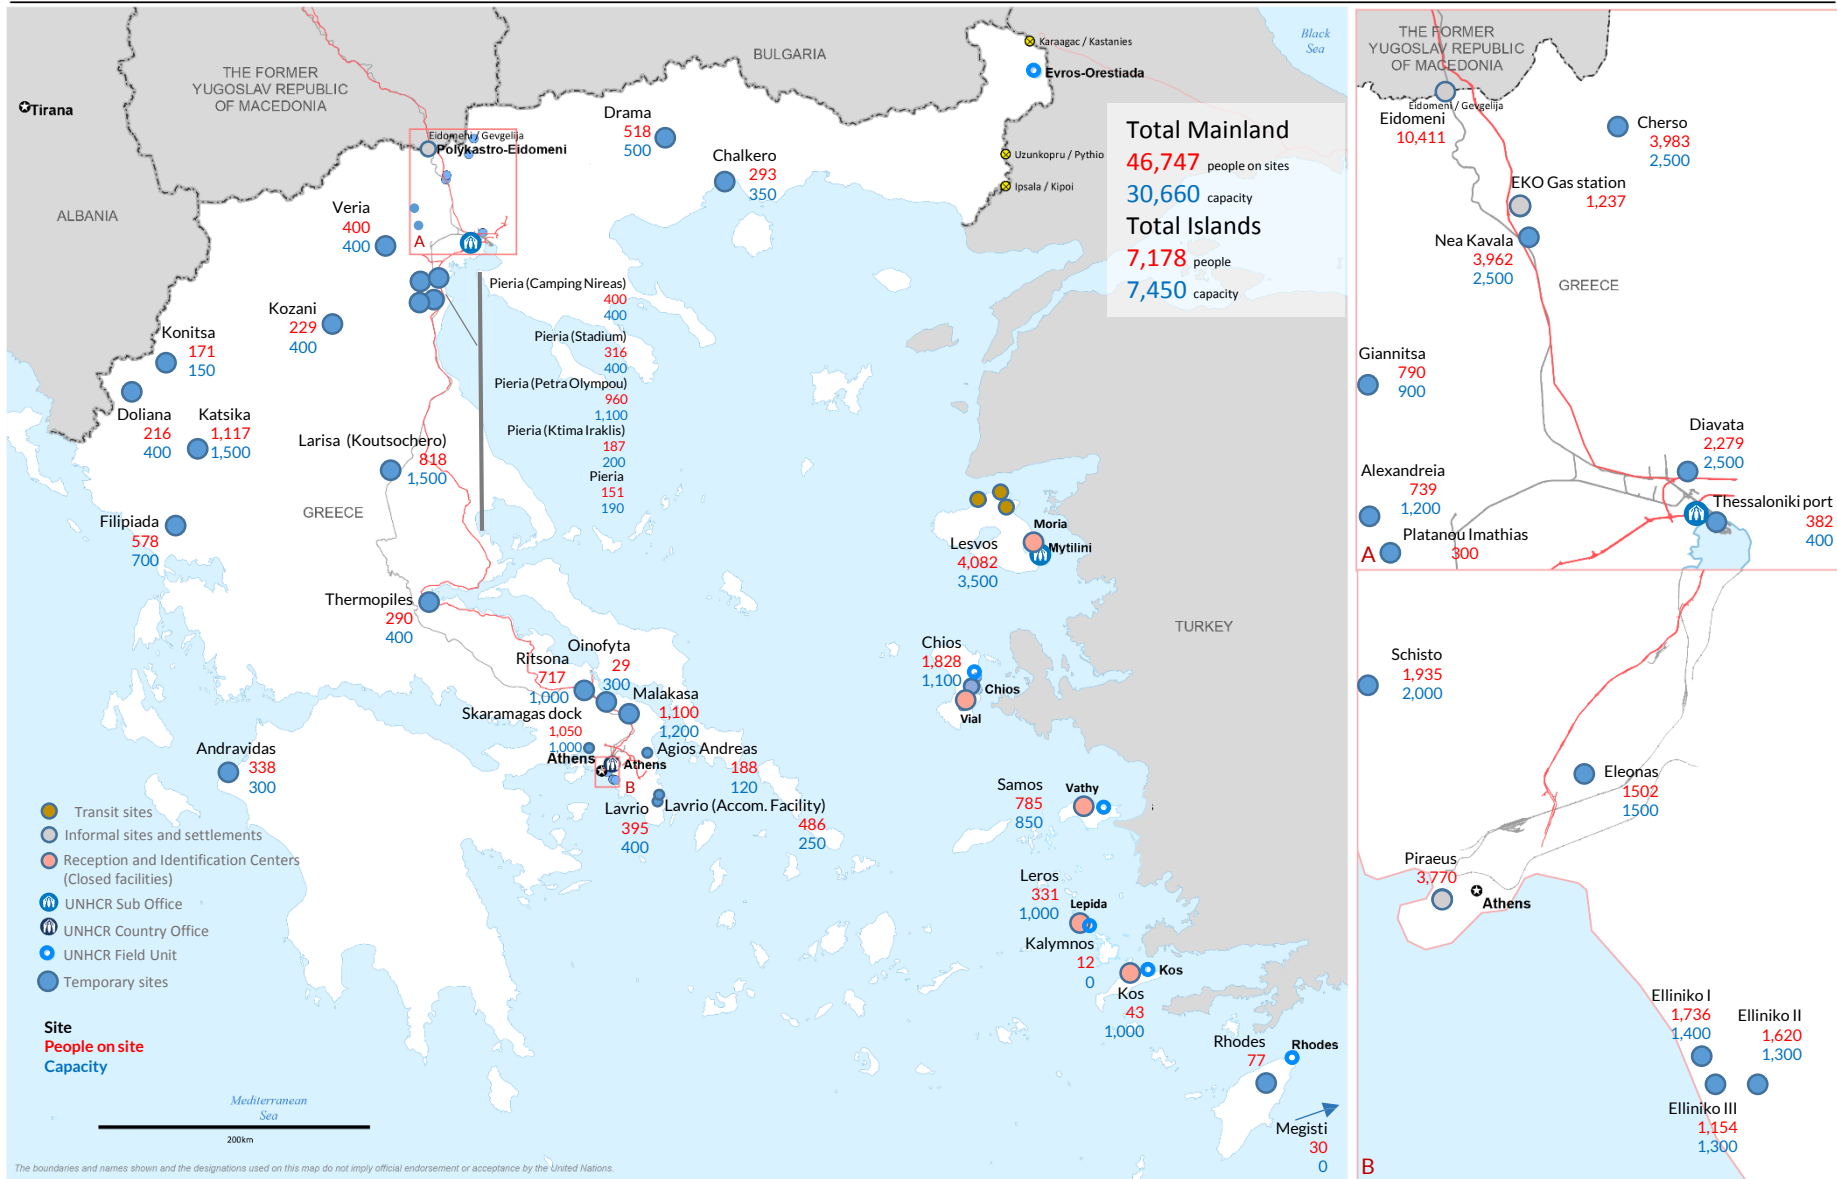

# Europe Refugee Emergency

Daily map indicating capacity and occupancy (Governmental figures)

As of 14 April 2016 08:00 a.m. EET

Presence and capacity are based on Governmental figures from the Coordination Centre for the Management of the Refugee Crisis, as of 14/04/2016 08:00 a.m. Eastern European Time.  
 Online map with additional information: <http://www.unhcr.gr/sites>