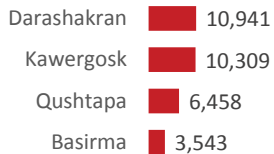

244,642  
Refugees  
97% in KR-I

As at 31 December 2015

Children

In Camps

Erbil

Duhok

Sulaymaniyah

Anbar