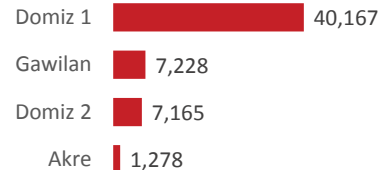

244,642  
Refugees  
97% in KR-I

As at 31 December 2015

Children

In Camps

Erbil

Duhok

Sulaymaniyah

Anbar