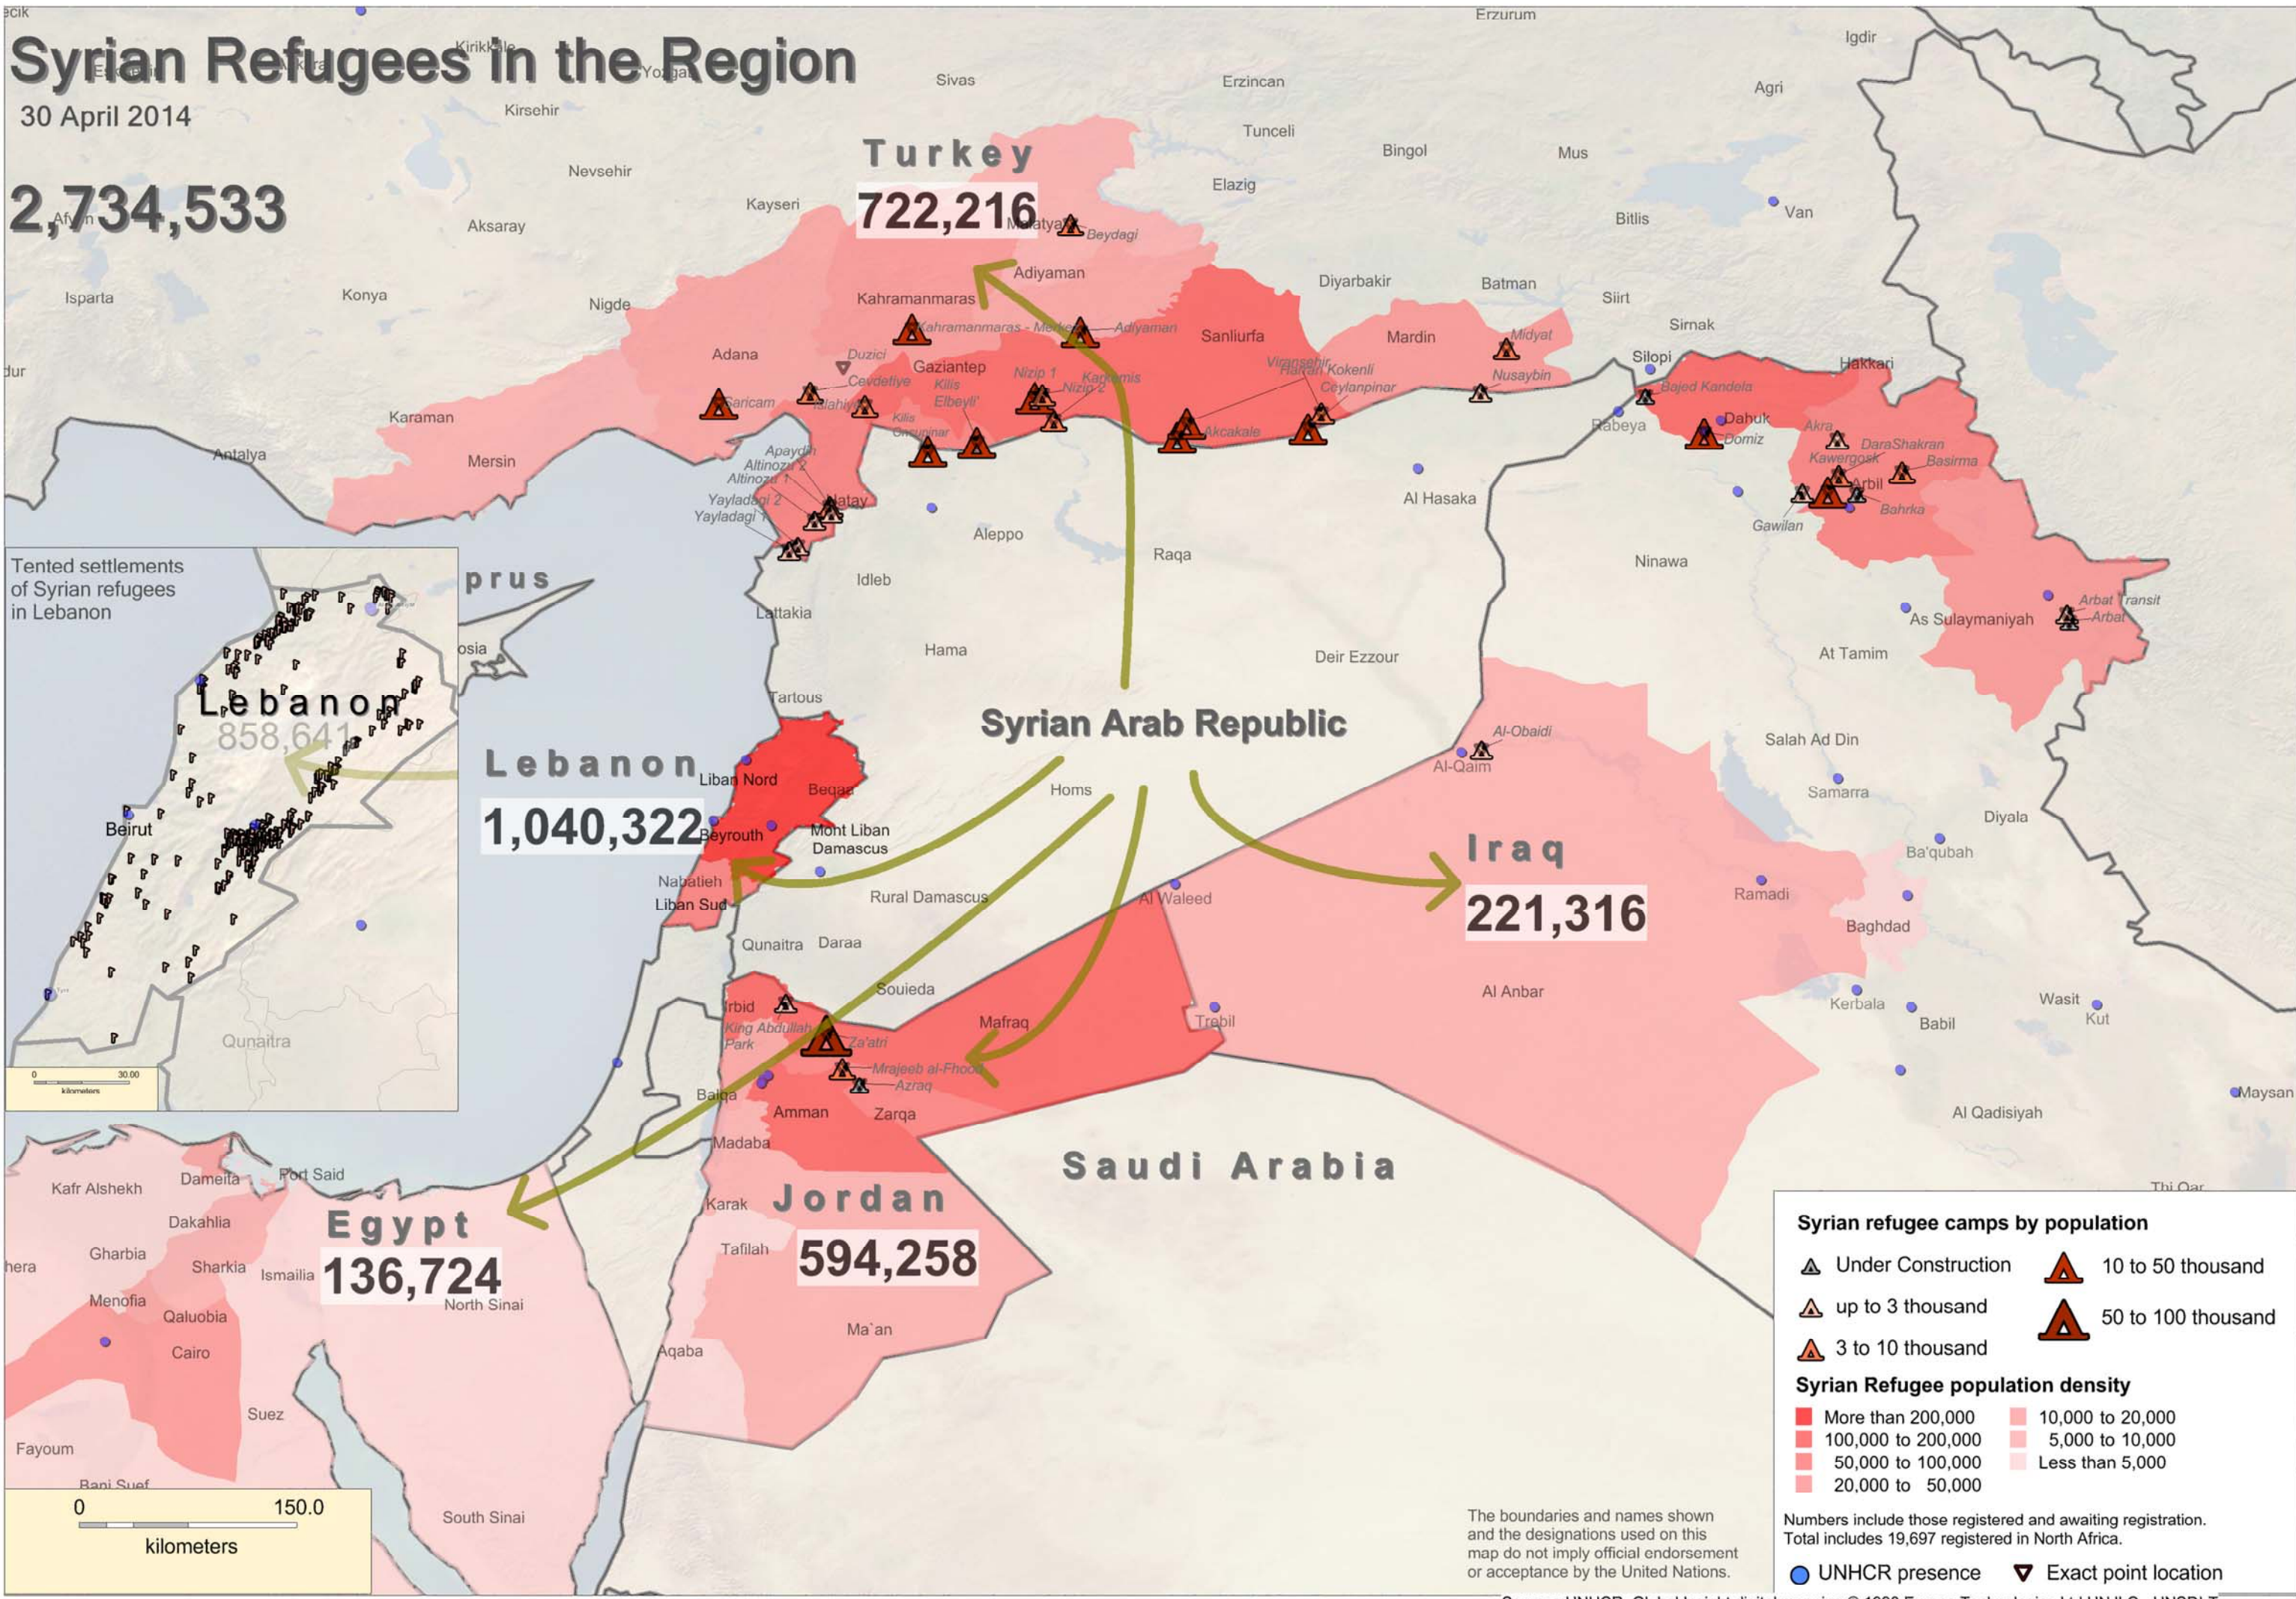

Syrian Refugees in the Region

30 April 2014

2,734,533

Syrian refugee camps by population

- Under Construction (White triangle)
- up to 3 thousand (Small yellow triangle)
- 3 to 10 thousand (Medium yellow triangle)
- 10 to 50 thousand (Large yellow triangle)
- 50 to 100 thousand (Very large yellow triangle)

Syrian Refugee population density

- More than 200,000 (Dark red)
- 100,000 to 200,000 (Red)
- 50,000 to 100,000 (Light red)
- 20,000 to 50,000 (Pink)
- 10,000 to 20,000 (Light pink)
- 5,000 to 10,000 (Very light pink)
- Less than 5,000 (White)

Numbers include those registered and awaiting registration. Total includes 19,697 registered in North Africa.

UNHCR presence (Blue circle) Exact point location (Black inverted triangle)

The boundaries and names shown and the designations used on this map do not imply official endorsement or acceptance by the United Nations.