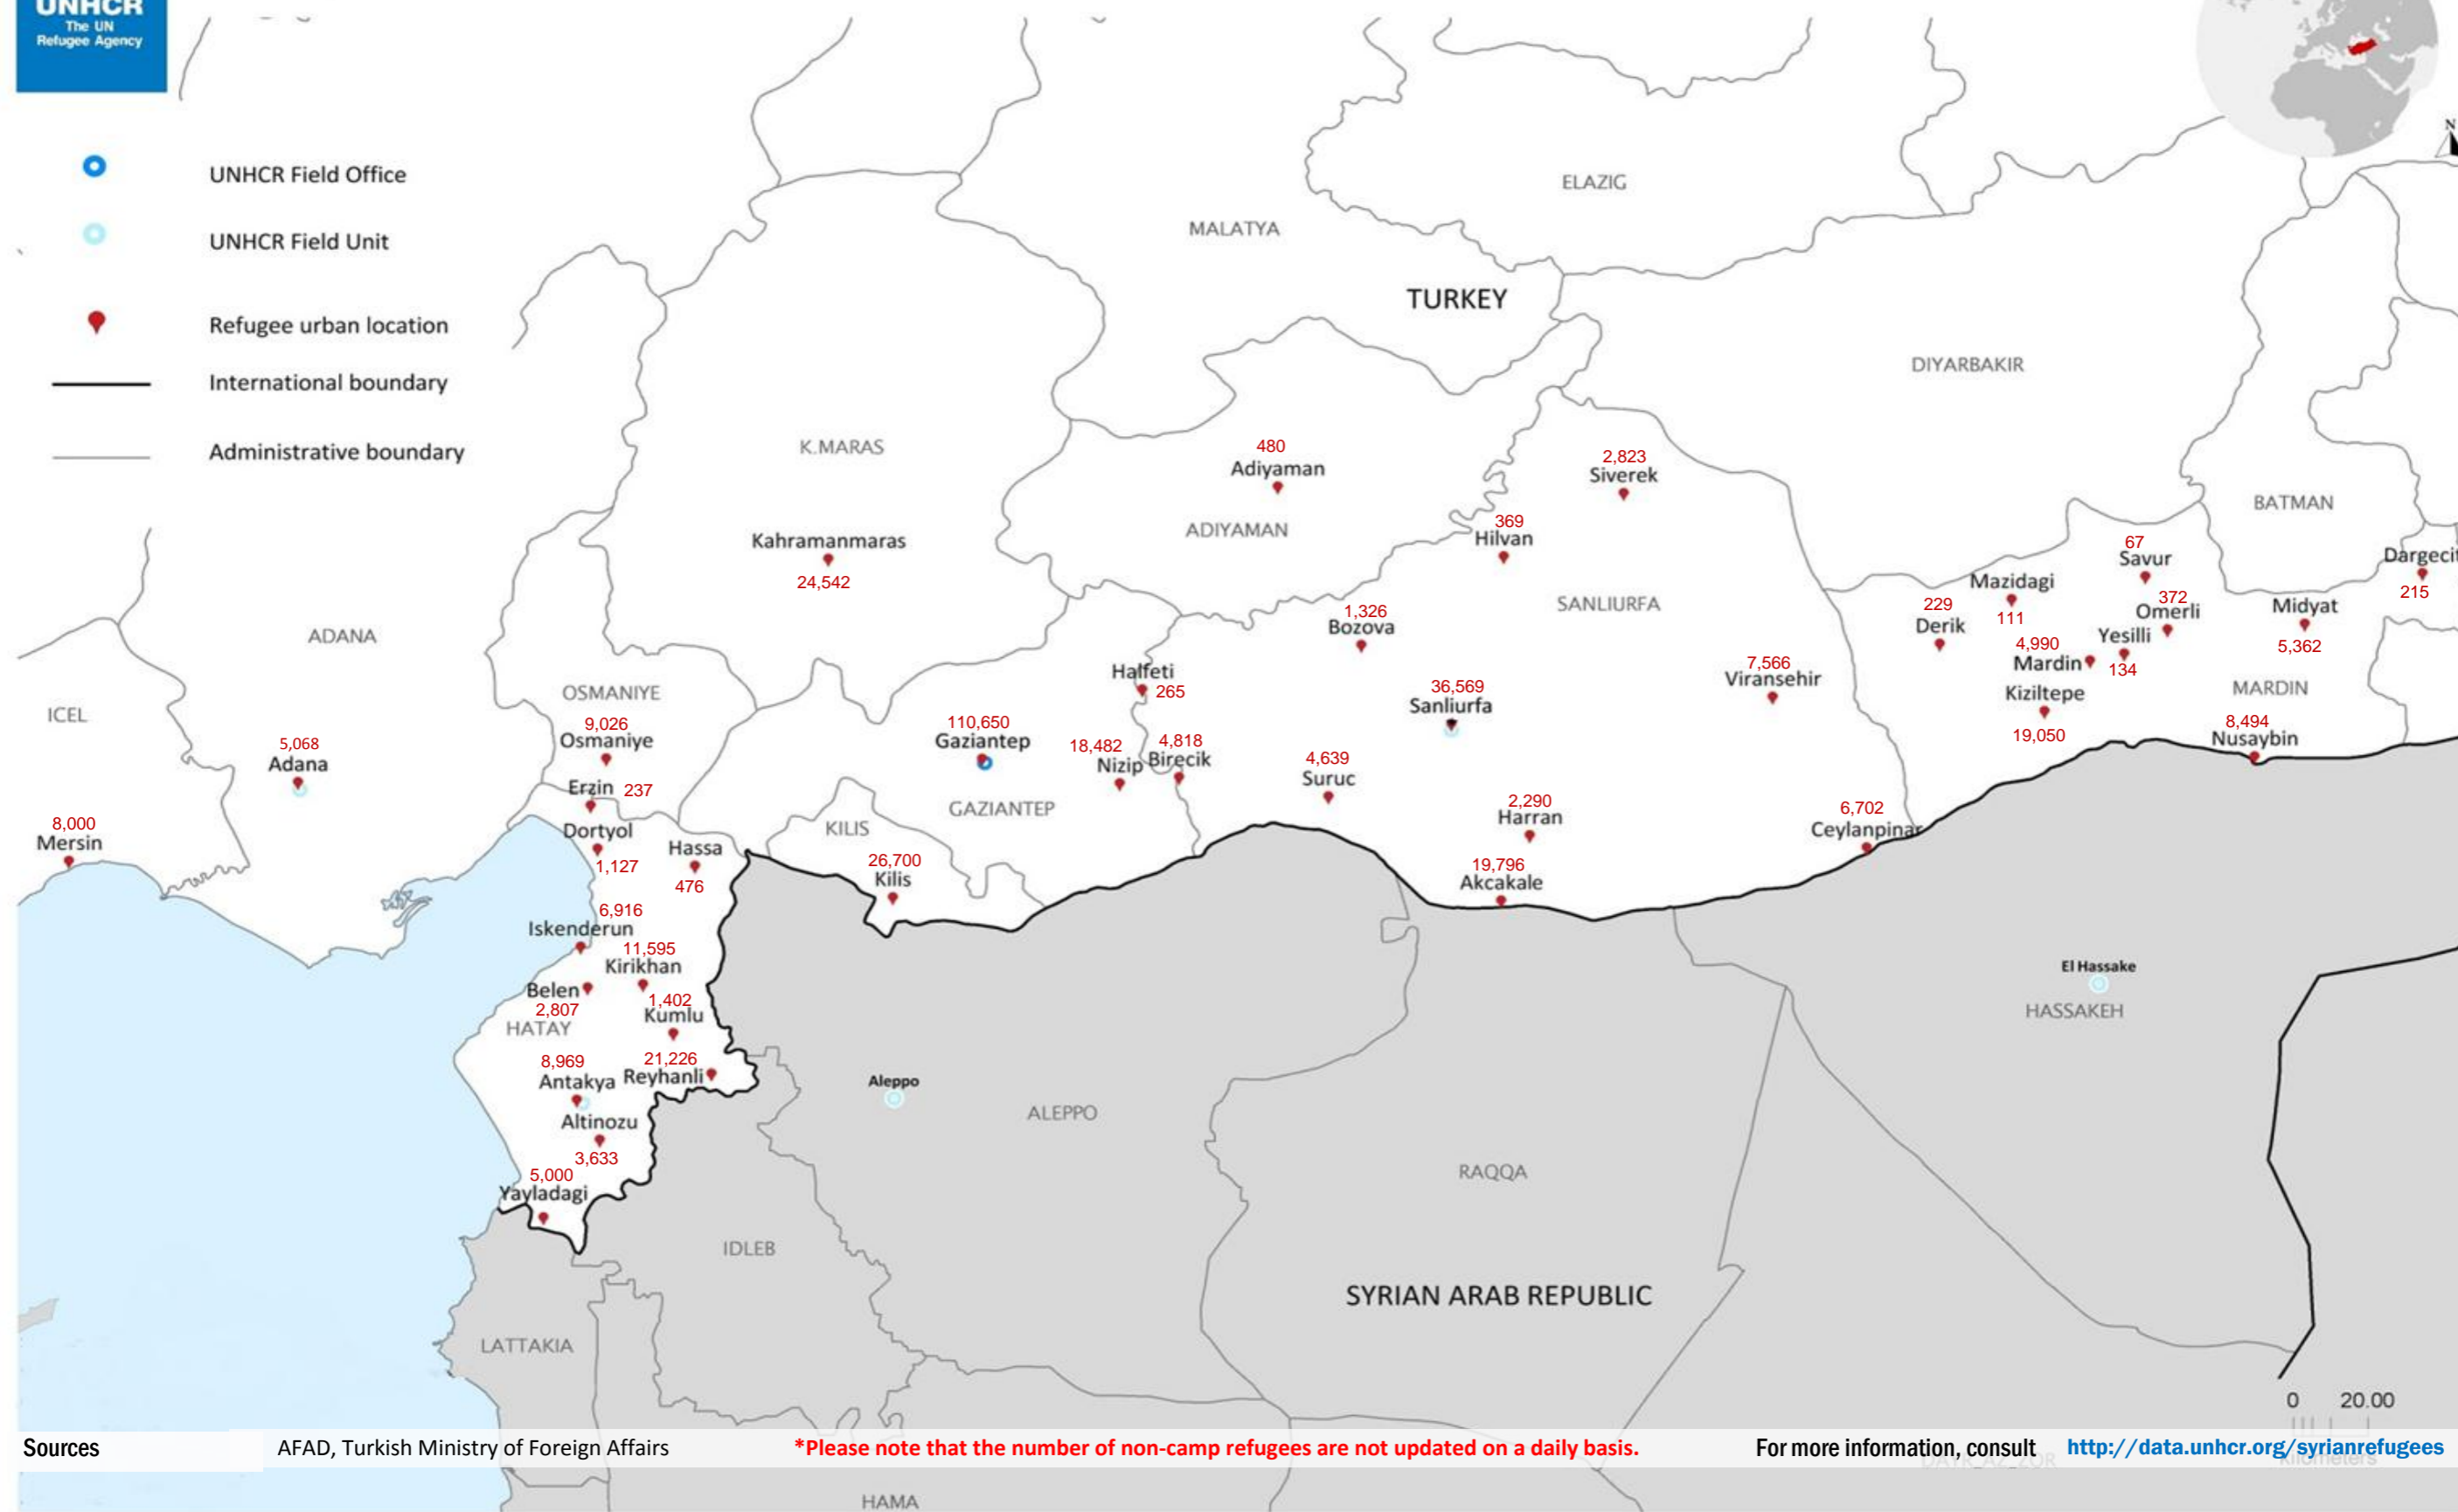

# Turkey: Syrian Refugees in Urban Locations

- UNHCR Field Office
- UNHCR Field Unit
- Refugee urban location
- International boundary
- Administrative boundary

Sources

AFAD, Turkish Ministry of Foreign Affairs

**\*Please note that the number of non-camp refugees are not updated on a daily basis.**

For more information, consult <http://data.unhcr.org/syrianrefugees>