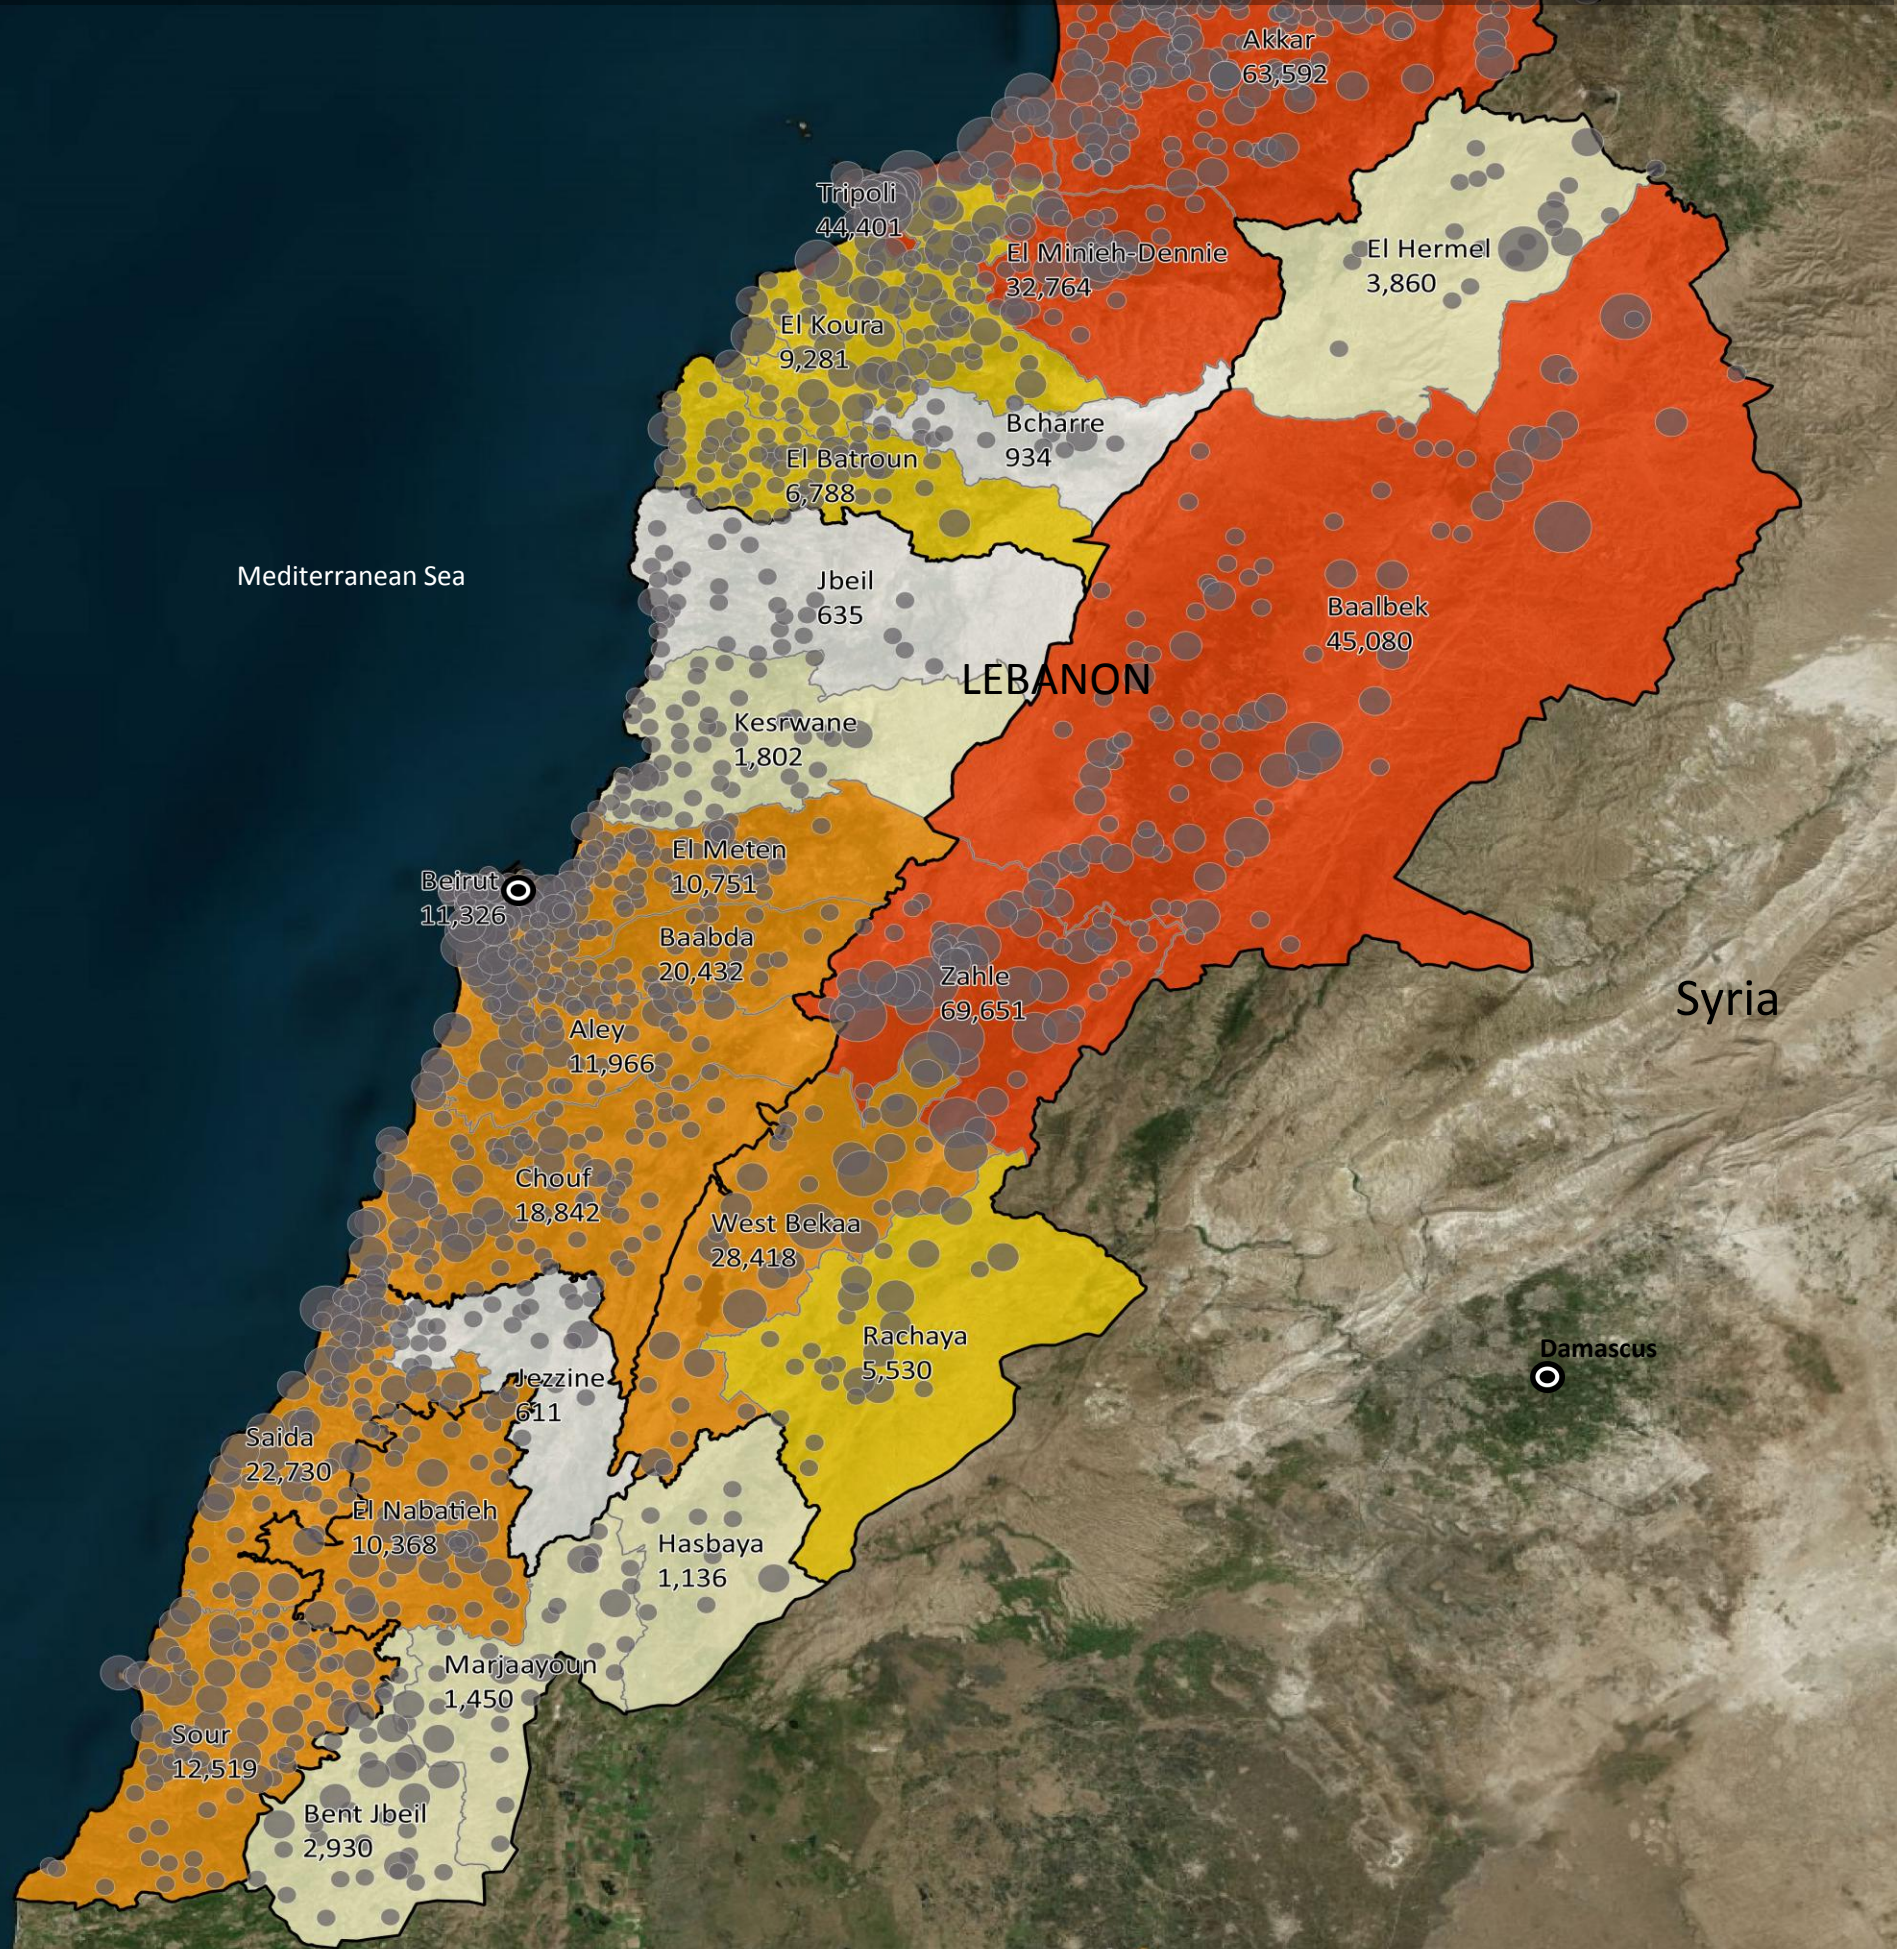

517,380
Refugees in Lebanon

445,043 Registered

72,337 Awaiting Registration

10 June 2013

Legend

- < 100
- 100 - 1,000
- 1,000 - 2,000
- 2,000 - 3,000
- 3,000 - 5,000
- 5,000 - 12,000

Registered Syrian Refugees

- 0 - 1,000
- 1,000 - 5,000
- 5,000 - 10,000
- 10,000 - 30,000
- 30,000 - 70,000

- Country Capital
- District Boundaries
- Governorate Boundaries

For more information, visit <http://data.unhcr.org/syrianrefugees> or contact ghosn@unhcr.org Source: UNHCR Lebanon, bing maps

Note: The boundaries and names shown and the designations used on this map do not imply official endorsement or acceptance by the United Nations