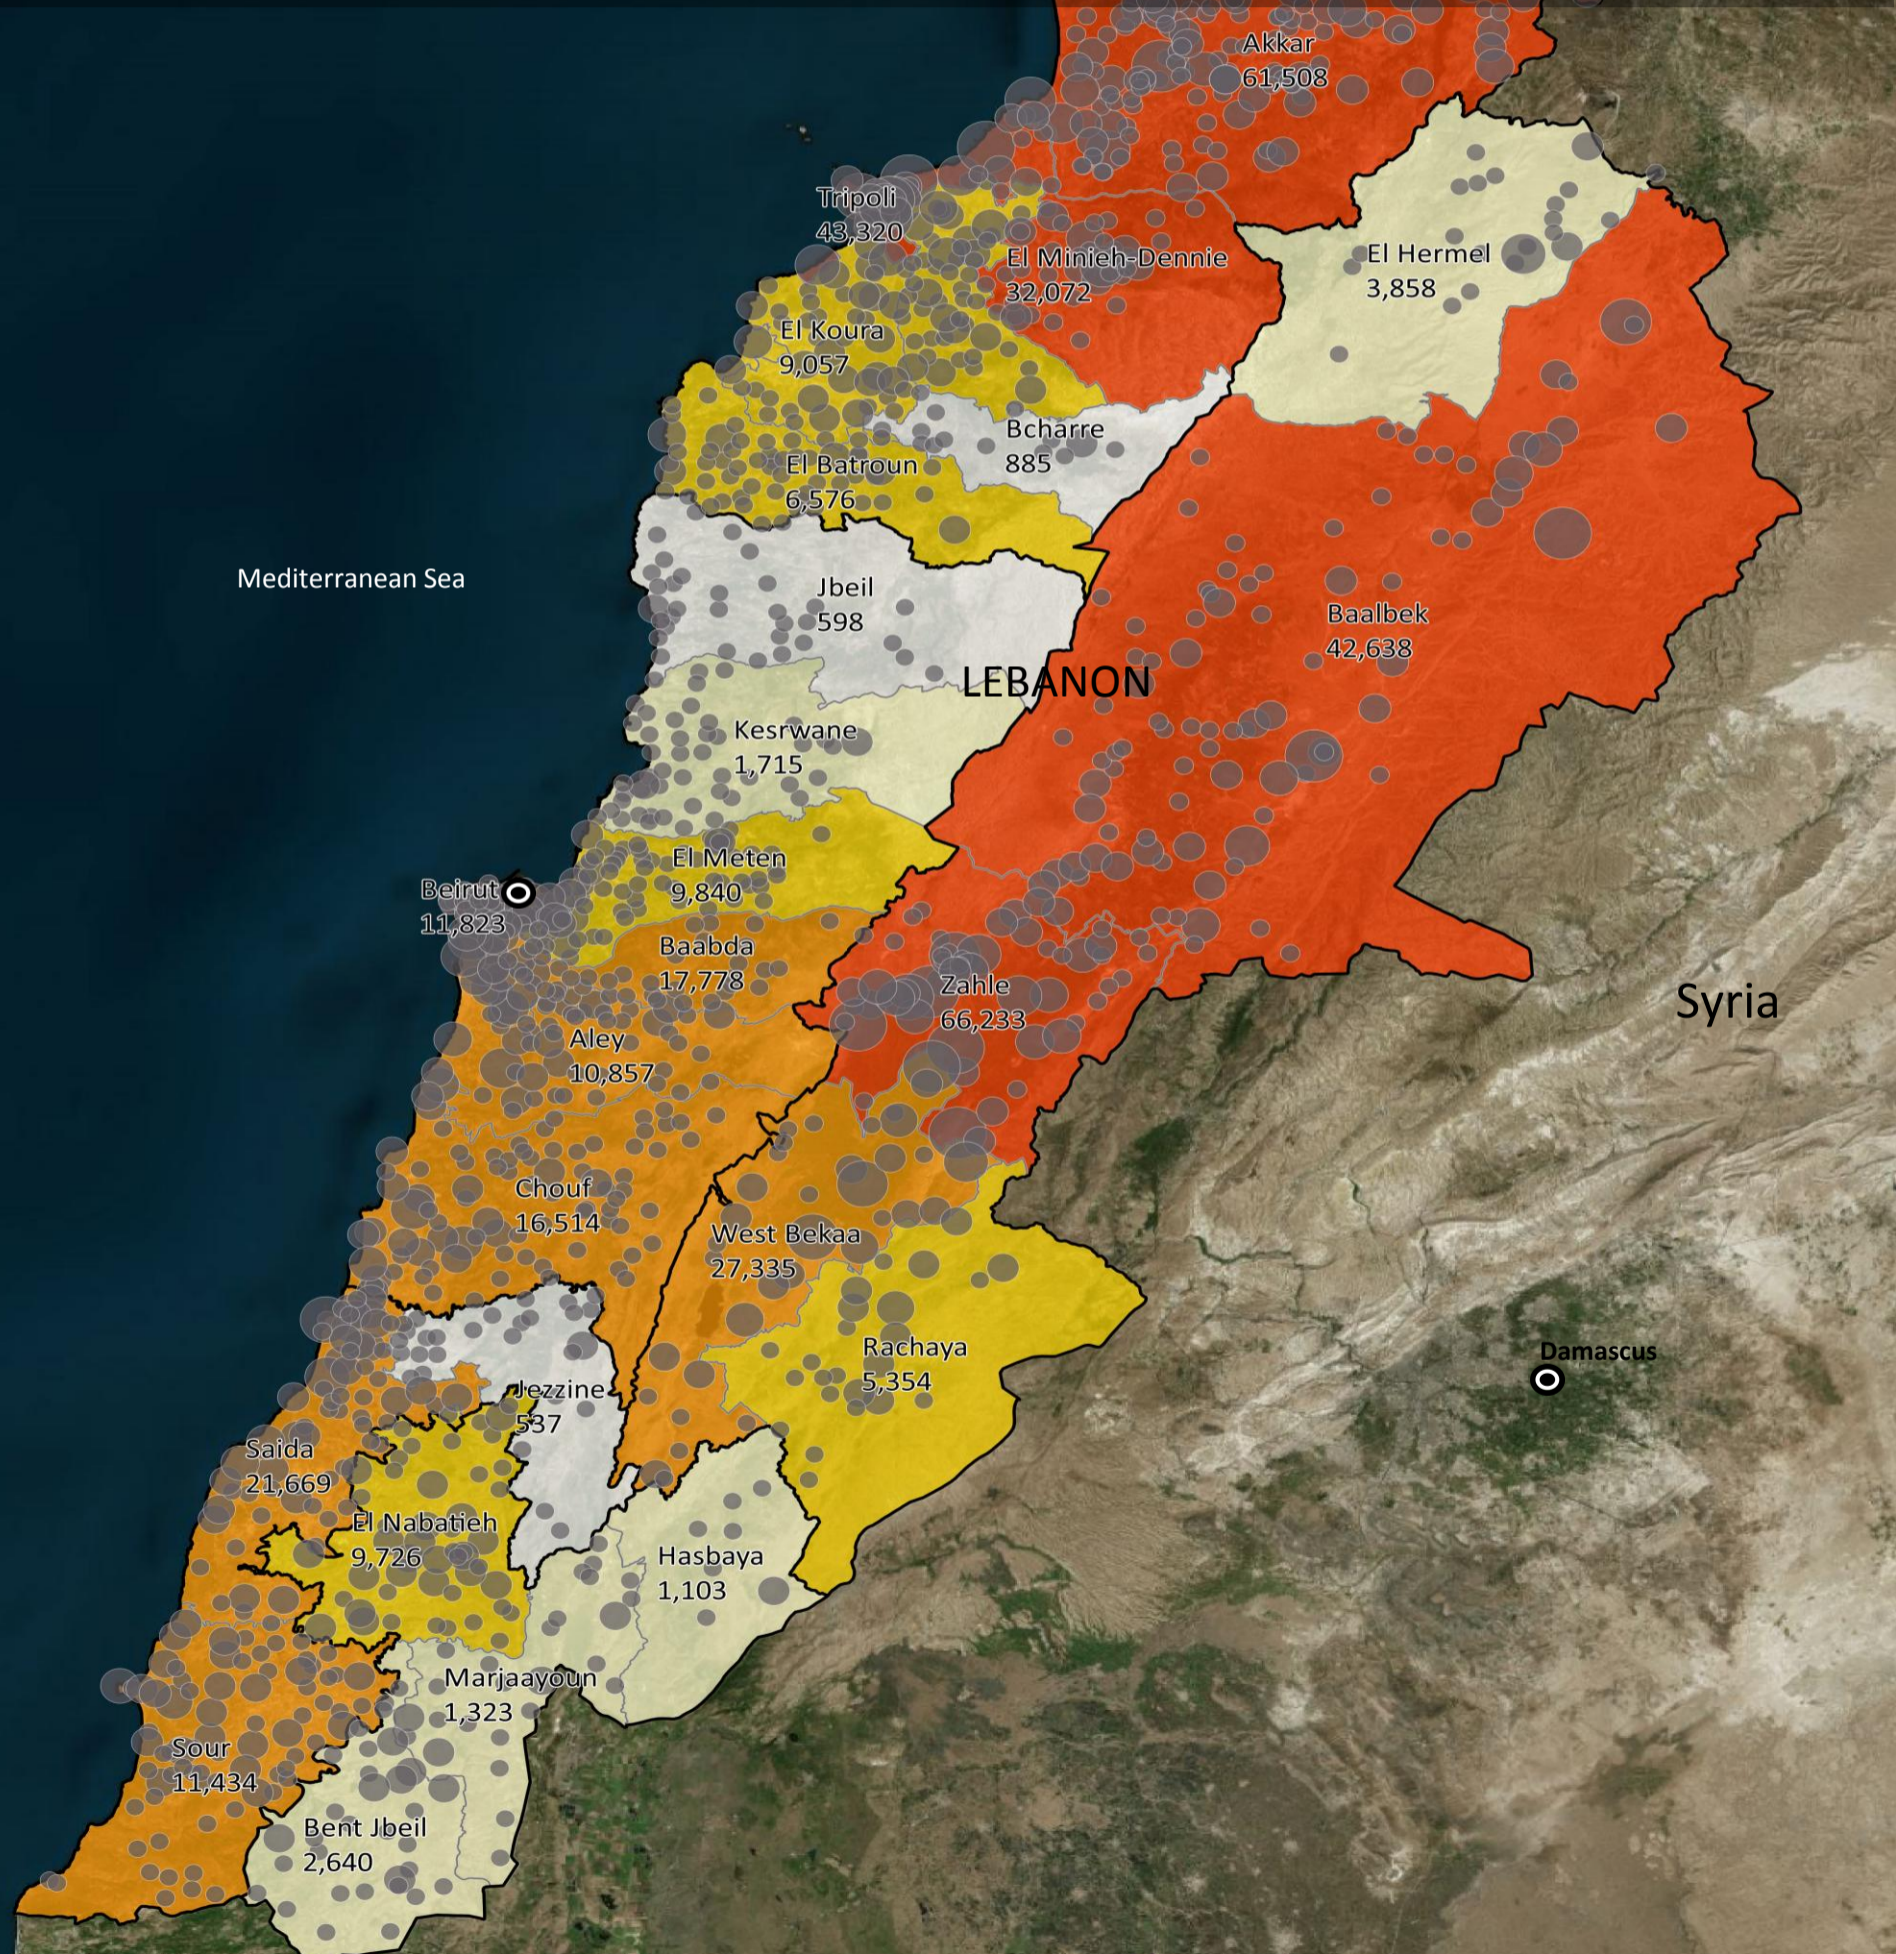

500,654
Refugees in Lebanon

423,495 Registered

77,159 Awaiting Registration

31 May 2013

Legend

- < 100
- 100 - 1,000
- 1,000 - 2,000
- 2,000 - 3,000
- 3,000 - 5,000
- 5,000 - 12,000

Registered Syrian Refugees

- 0 - 1,000
- 1,000 - 5,000
- 5,000 - 10,000
- 10,000 - 30,000
- 30,000 - 67,000

- Country Capital
- District Boundaries
- Governorate Boundaries

For more information, visit <http://data.unhcr.org/syrianrefugees> or contact ghosn@unhcr.org Source: UNHCR Lebanon, bing maps

Note: The boundaries and names shown and the designations used on this map do not imply official endorsement or acceptance by the United Nations