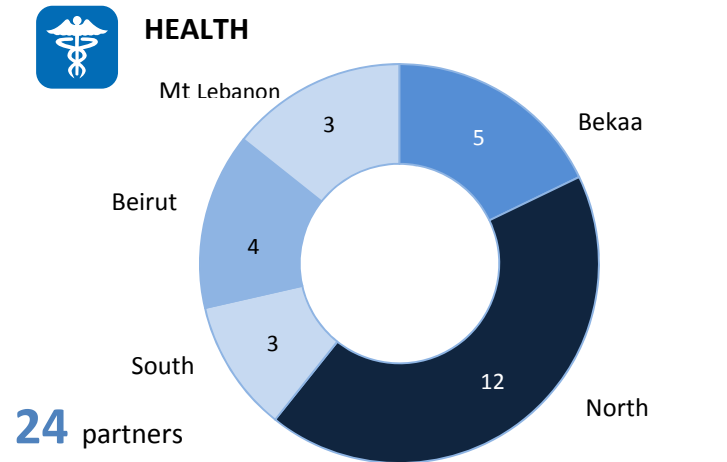

Source: UNHCR <http://data.unhcr.org/syrianrefugees/country.php?id=122> (This product features partners who reported their activities to UNHCR Information Management Unit. Help us to update.)

Note: The boundaries and names shown and the designations used on this map do not imply official endorsement or acceptance by the United Nations

For information and updates contact: minuto@unhcr.org