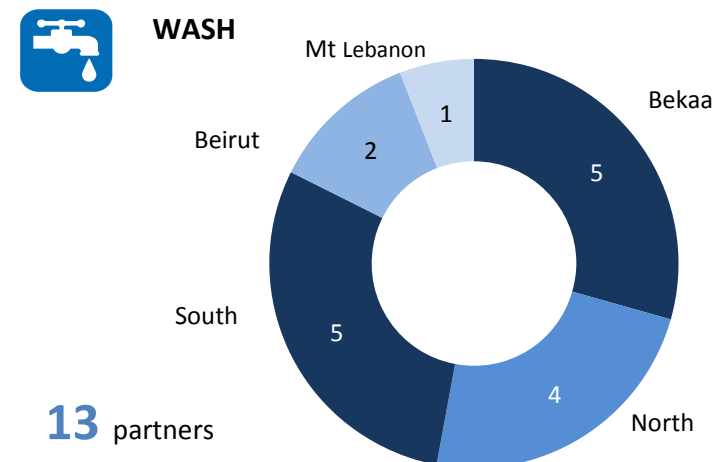

Source: UNHCR <http://data.unhcr.org/syrianrefugees/country.php?id=122> (This product features partners who reported their activities to UNHCR Information Management Unit. Help us to update.)

Note: The boundaries and names shown and the designations used on this map do not imply official endorsement or acceptance by the United Nations

For information and updates contact: minuto@unhcr.org