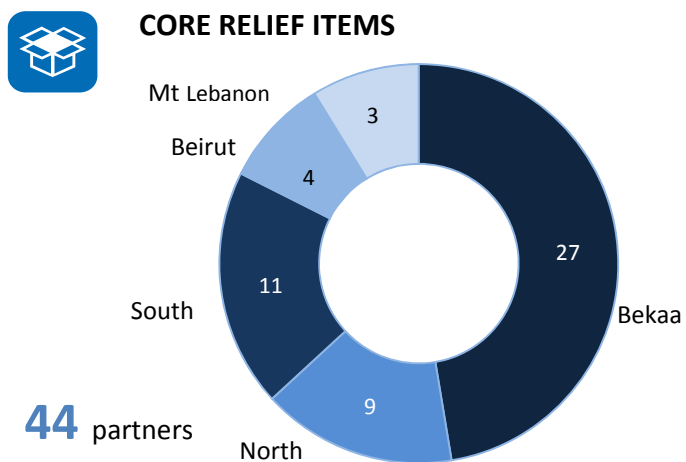

Source: UNHCR <http://data.unhcr.org/syrianrefugees/country.php?id=122> (This product features partners who reported their activities to UNHCR Information Management Unit. Help us to update.)

Note: The boundaries and names shown and the designations used on this map do not imply official endorsement or acceptance by the United Nations

For information and updates contact: minuto@unhcr.org