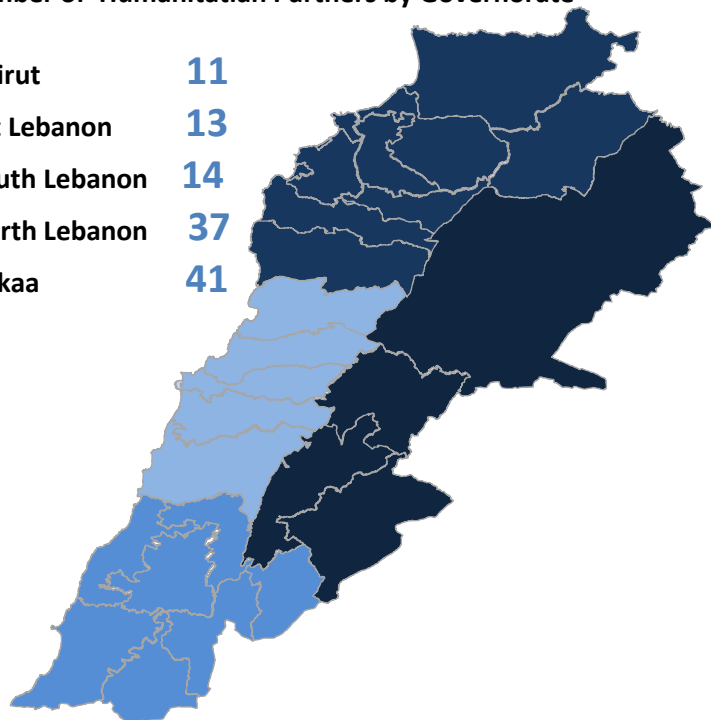

SYRIA REFUGEE RESPONSE - LEBANON: Inter Agency Sector Activities – What and Where

Number of Humanitarian Partners by Governorate

Beirut	11
Mt Lebanon	13
South Lebanon	14
North Lebanon	37
Bekaa	41

81 organizations operating in **5** governorates in **26** districts

Number of Humanitarian Partners by Sector in Lebanon**

** Organization work in multiple sectors and Governorates

386,922 Syrian Refugees Registered
95,391 Awaiting registration
482,313 Total

* as per 20 May 2013

m=million

Number of interventions by Humanitarian partner by Governorate**

Source: UNHCR <http://data.unhcr.org/syrianrefugees/country.php?id=122> (This product features partners who reported their activities to UNHCR Information Management Unit. Help us to update.)