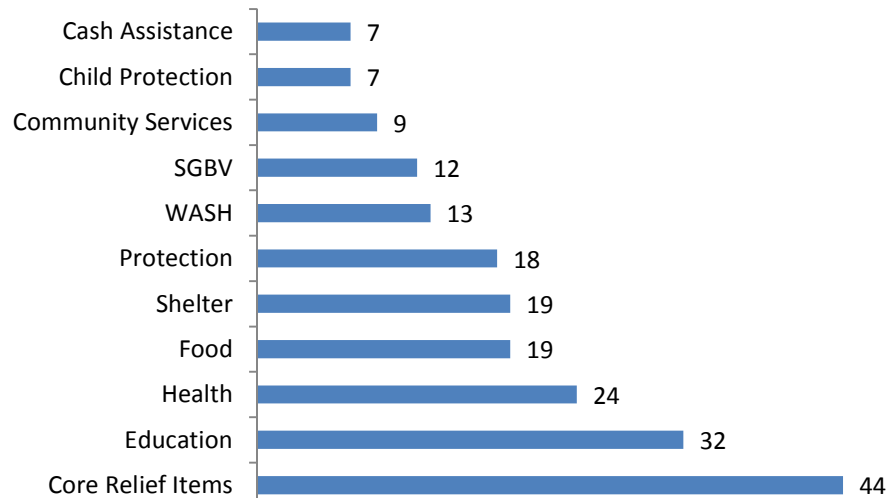

SYRIA REFUGEE RESPONSE - LEBANON: Inter Agency Sector Activities – What and Where

Number of Humanitarian Partners by Governorate

Beirut	11
Mt Lebanon	13
South Lebanon	14
North Lebanon	37
Bekaa	41

81 organizations operating in **5** governorates in **26** districts

Number of Humanitarian Partners by Sector in Lebanon**

** Organization work in multiple sectors and Governorates

386,922 Syrian Refugees Registered
95,391 Awaiting registration
482,313 Total

* as per 20 May 2013