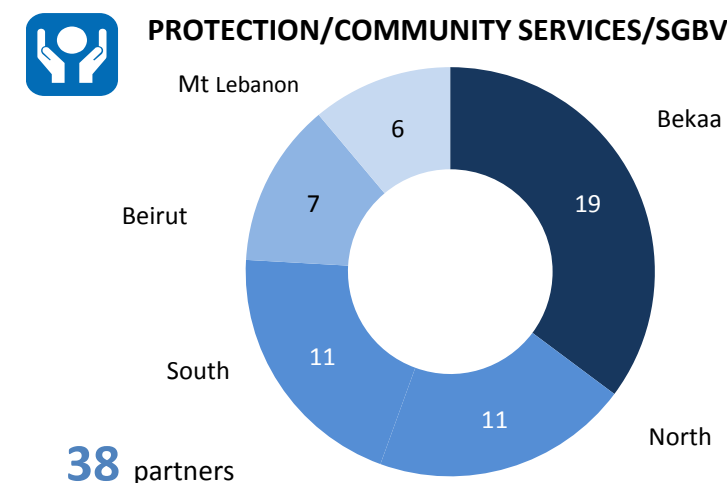

SYRIA REFUGEE RESPONSE - LEBANON: Inter Agency Sector Activities – What and Where

Number of Humanitarian Partners by Governorate

Beirut	11
Mt Lebanon	13
South Lebanon	14
North Lebanon	37
Bekaa	41

81 organizations operating in **5** governorates in **26** districts

Number of Humanitarian Partners by Sector in Lebanon**

** Organization work in multiple sectors and Governorates

386,922 Syrian Refugees Registered
95,391 Awaiting registration
482,313 Total

* as per 20 May 2013

m=million

Number of interventions by Humanitarian partner by Governorate**

Source: UNHCR <http://data.unhcr.org/syrianrefugees/country.php?id=122> (This product features partners who reported their activities to UNHCR Information Management Unit. Help us to update.)