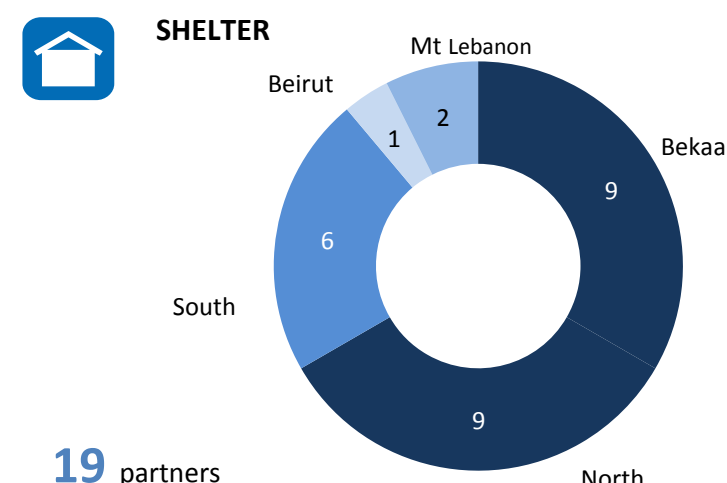

Source: UNHCR <http://data.unhcr.org/syrianrefugees/country.php?id=122> (This product features partners who reported their activities to UNHCR Information Management Unit. Help us to update.)

Note: The boundaries and names shown and the designations used on this map do not imply official endorsement or acceptance by the United Nations

For information and updates contact: minuto@unhcr.org