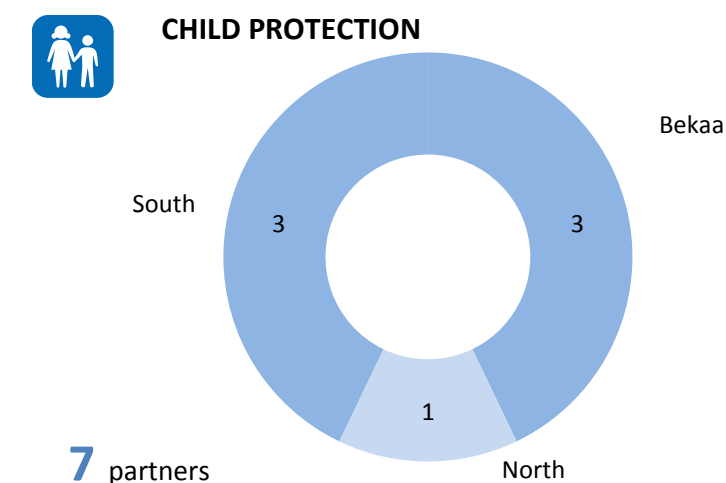

Source: UNHCR <http://data.unhcr.org/syrianrefugees/country.php?id=122> (This product features partners who reported their activities to UNHCR Information Management Unit. Help us to update.)

Note: The boundaries and names shown and the designations used on this map do not imply official endorsement or acceptance by the United Nations

For information and updates contact: minuto@unhcr.org