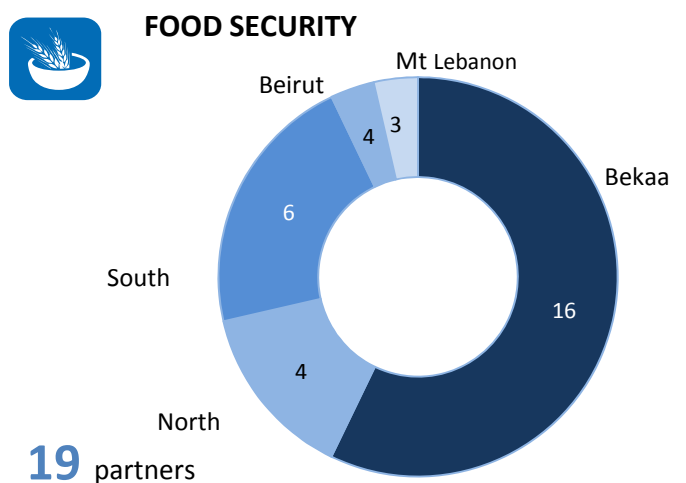

Source: UNHCR <http://data.unhcr.org/syrianrefugees/country.php?id=122> (This product features partners who reported their activities to UNHCR Information Management Unit. Help us to update.)

Note: The boundaries and names shown and the designations used on this map do not imply official endorsement or acceptance by the United Nations

For information and updates contact: minuto@unhcr.org