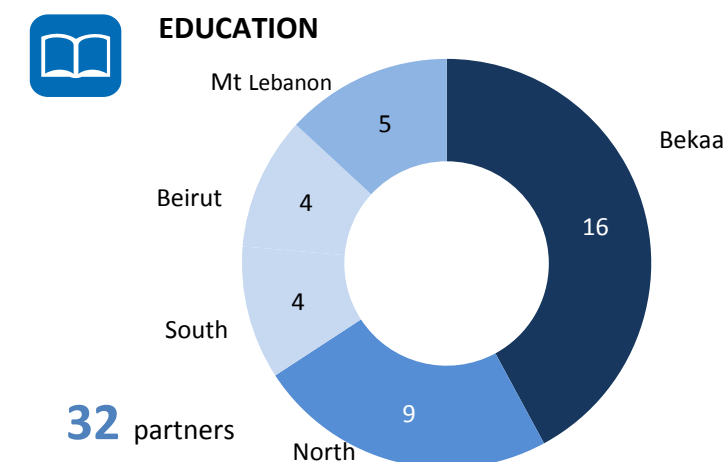

SYRIA REFUGEE RESPONSE - LEBANON: Inter Agency Sector Activities – What and Where

Number of Humanitarian Partners by Governorate

Beirut	11
Mt Lebanon	13
South Lebanon	14
North Lebanon	37
Bekaa	41

81 organizations operating in **5** governorates in **26** districts

Number of Humanitarian Partners by Sector in Lebanon**

** Organization work in multiple sectors and Governorates

386,922 Syrian Refugees Registered
95,391 Awaiting registration
482,313 Total

* as per 20 May 2013

m=million

Number of interventions by Humanitarian partner by Governorate**

Source: UNHCR <http://data.unhcr.org/syrianrefugees/country.php?id=122> (This product features partners who reported their activities to UNHCR Information Management Unit. Help us to update.)