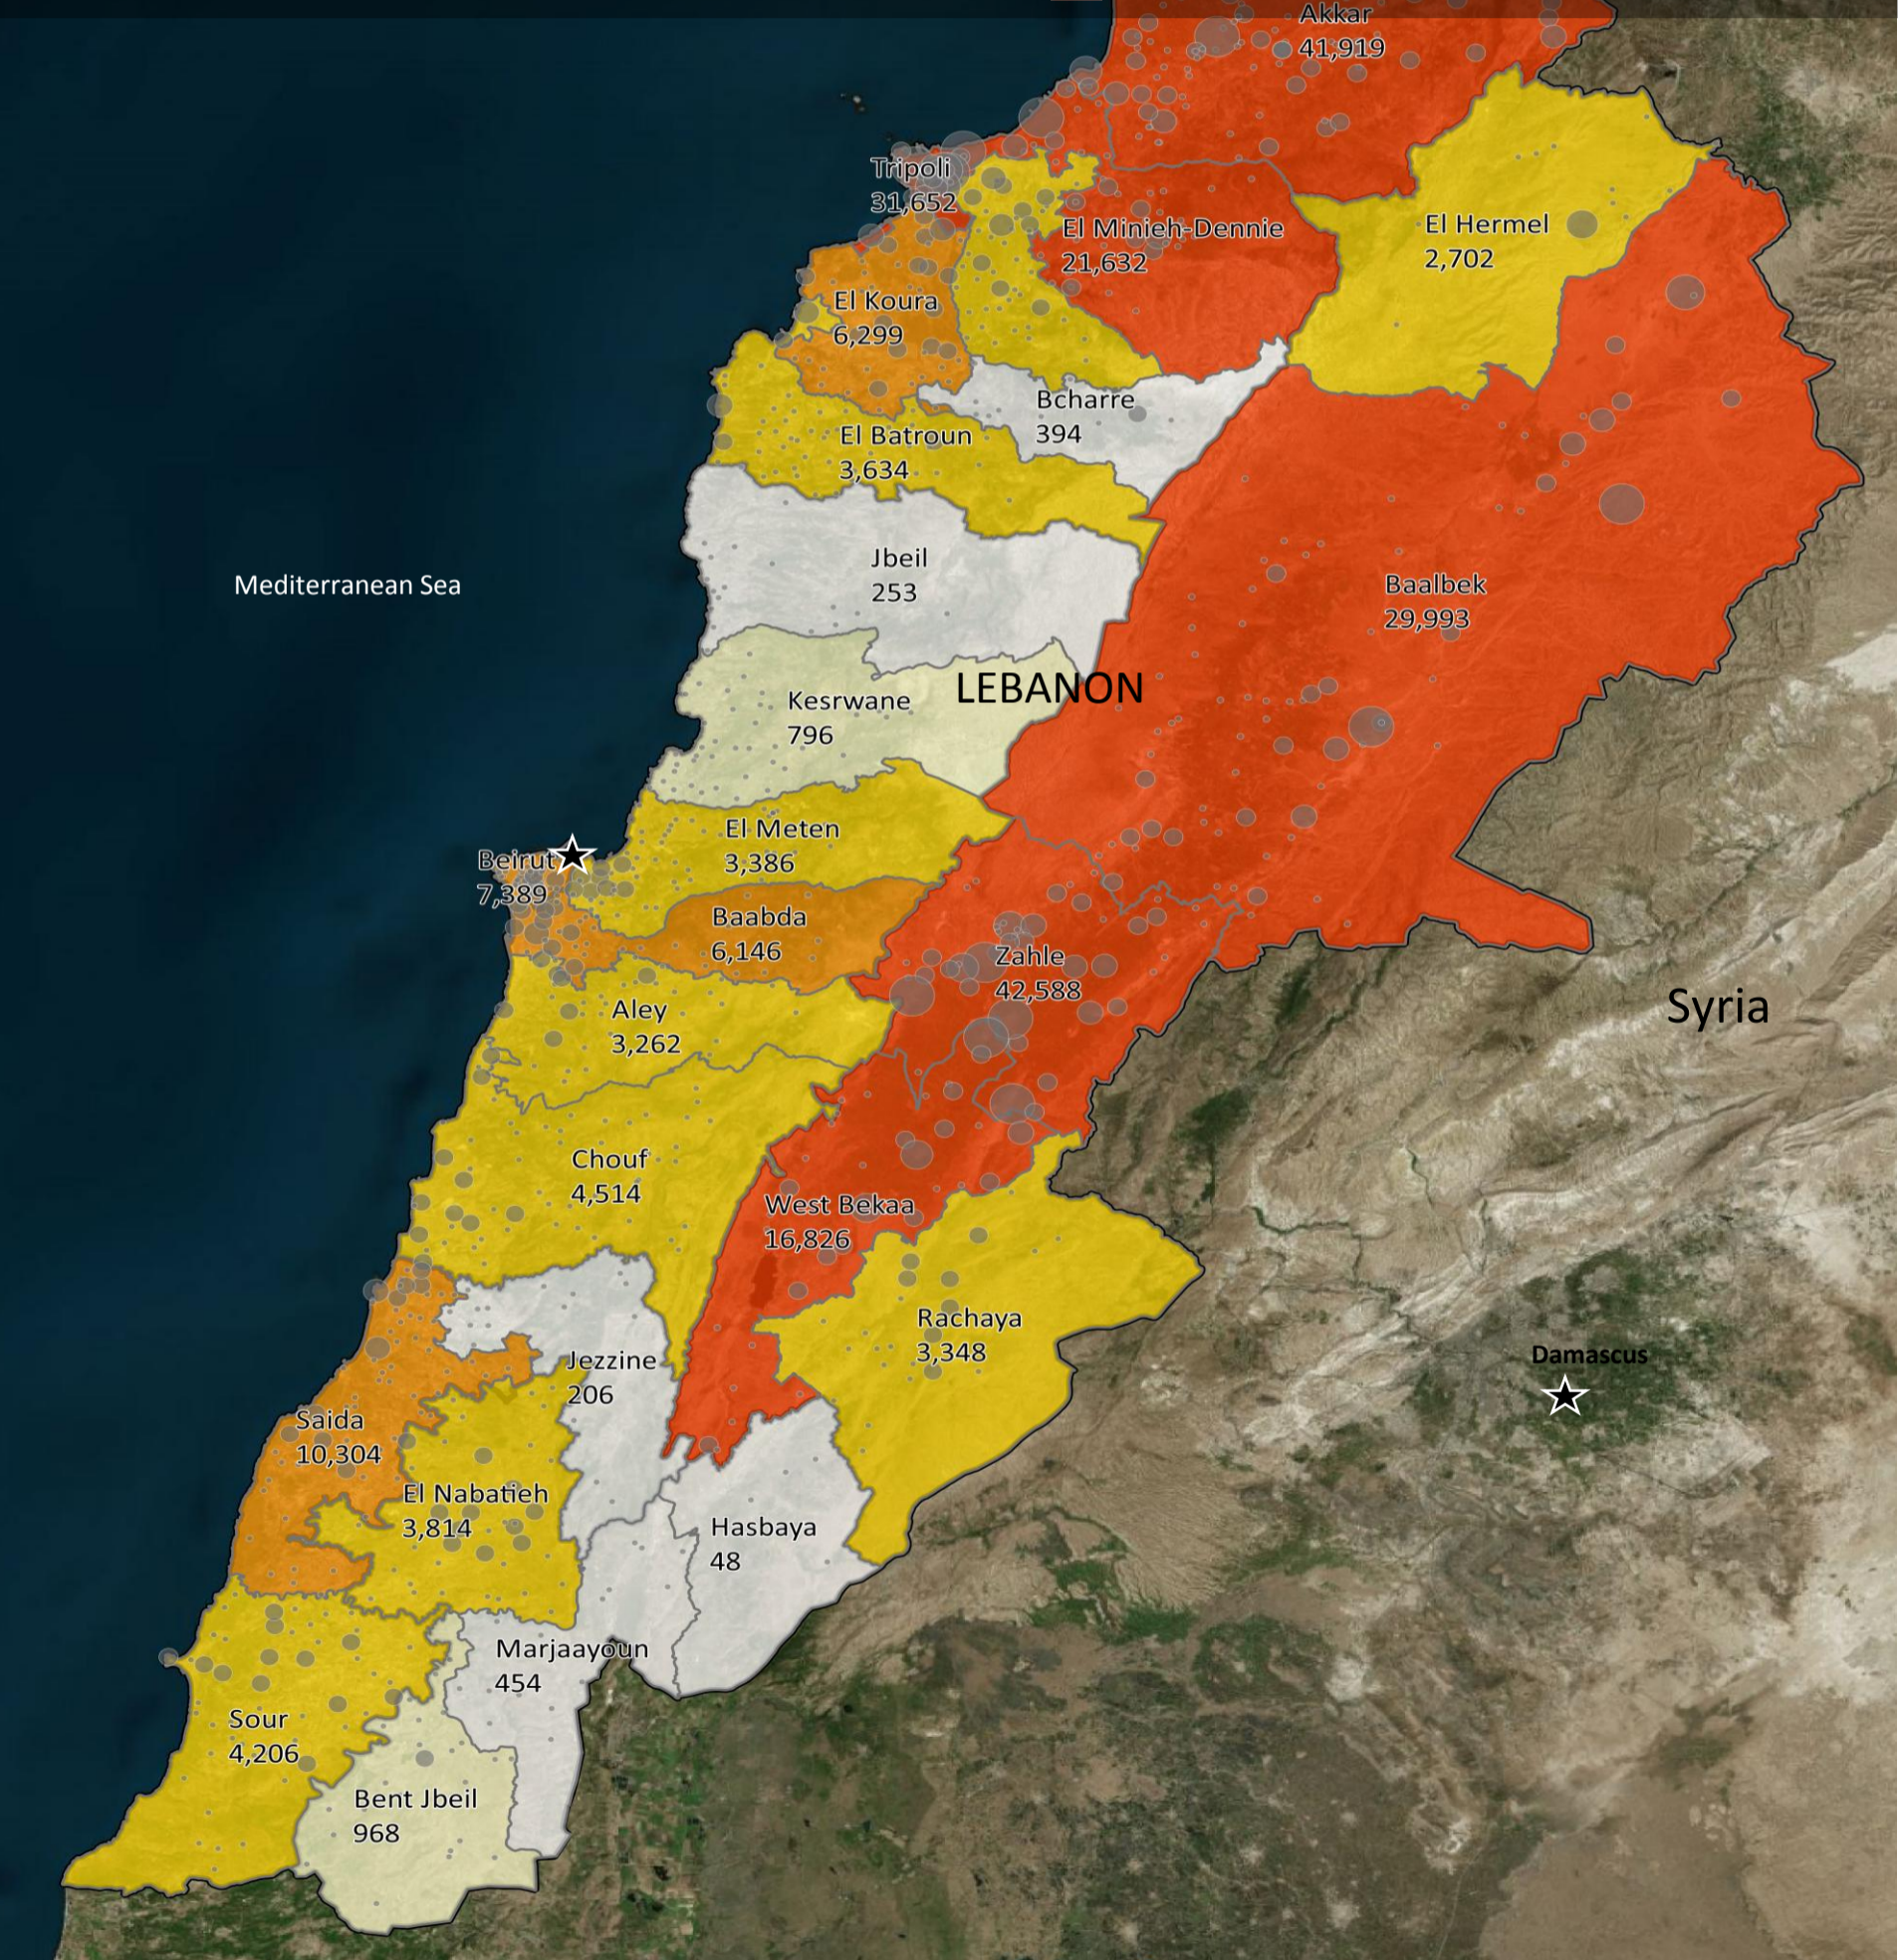

396,931
Refugees in Lebanon

251,407 Registered

145,524 Awaiting Registration

28 Mar 2013

Legend

Registered Syrian Refugees

- < 100
- 100 - 1,000
- 1,000 - 2,000
- 2,000 - 3,000
- 3,000 - 4,000
- 4,000 - 7,000

- 0 - 500
- 500 - 1,000
- 1,000 - 5,000
- 5,000 - 15,000
- 15,000 - 44,000

- Country Capital
- District Boundaries
- Governorate Boundaries

For more information, visit <http://data.unhcr.org/syrianrefugees> or contact ghosn@unhcr.org Source: UNHCR Lebanon, bing maps

Note: The boundaries and names shown and the designations used on this map do not imply official endorsement or acceptance by the United Nations