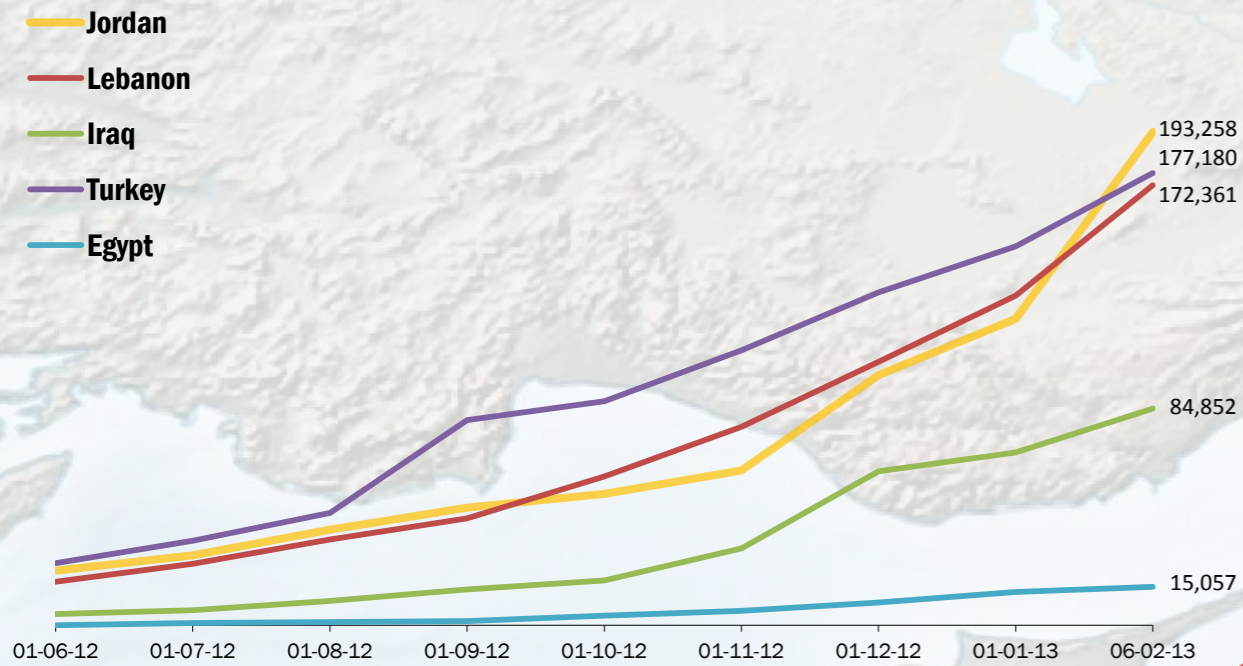

Syrian Refugees in the region as of 6 February 2013

Cumulative Registration Trends by Country of Asylum

Registered refugees only

UNHCR Regional Data Analysis Group

Total Number of Refugees	787,019
Registered Refugees	649,046
Estimated Refugees Awaiting Registration	137,973

TURKEY
177,180
registered refugees in camps as well as an estimated 100,000 Syrians living in urban areas

LEBANON
260,943
refugees including awaiting registration, scattered across over 500 municipalities

IRAQ
84,852
refugees in camps and in urban areas

EGYPT
15,057
registered refugees in urban areas

JORDAN
242,649
refugees including awaiting registration, in camps and

The boundaries and names used on this map do not imply official endorsement or acceptance by the United Nations.