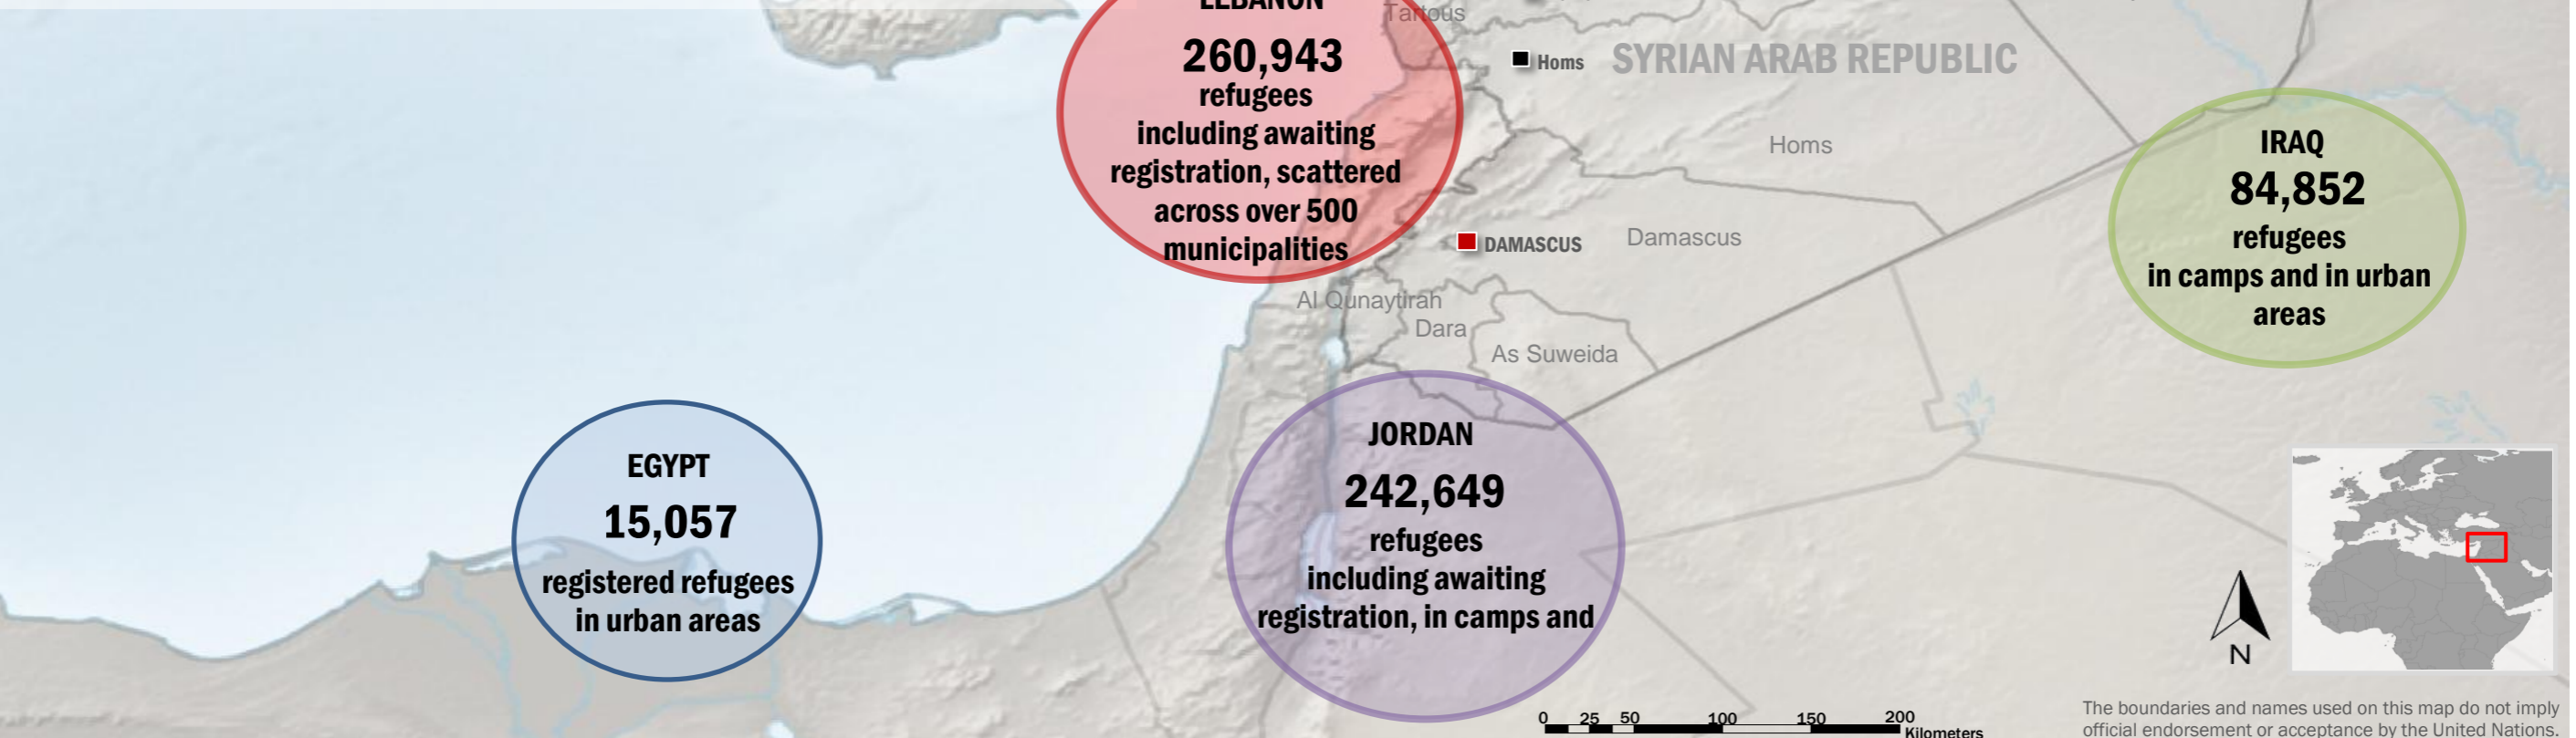

Syrian Refugees in the region as of 6 February 2013

Cumulative Registration Trends by Country of Asylum

Registered refugees only

UNHCR Regional Data Analysis Group

Total Number of Refugees	787,019
Registered Refugees	649,046
Estimated Refugees Awaiting Registration	137,973

TURKEY
177,180
registered refugees in camps as well as an estimated 100,000 Syrians living in urban areas

LEBANON
260,943
refugees including awaiting registration, scattered across over 500 municipalities

IRAQ
84,852
refugees in camps and in urban areas

EGYPT
15,057
registered refugees in urban areas

JORDAN
242,649
refugees including awaiting registration, in camps and

The boundaries and names used on this map do not imply official endorsement or acceptance by the United Nations.