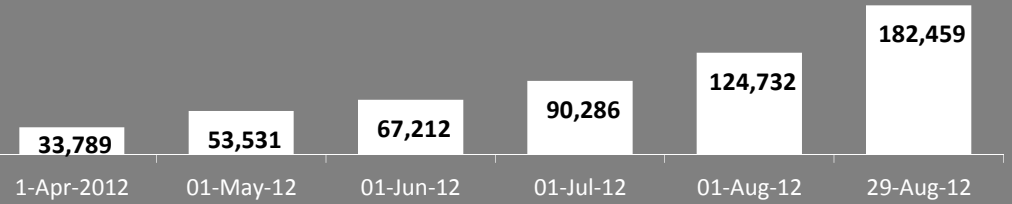

# Syrian Refugees 29 August 2012

Total: 228,976

Registered: 180,458

Awaiting registration: 46,517

Prepared by the UNHCR Regional Data Analysis Group

200,000  
150,000  
100,000  
50,000  
0

Registered Syrian Refugees in the Region

Age Group	Male (%)	Female (%)
0-4	10%	9%
5-11	10%	10%
12-17	7%	6%
18-59	22%	23%
60+	1%	1%

Cumulative Registration by Country of Asylum