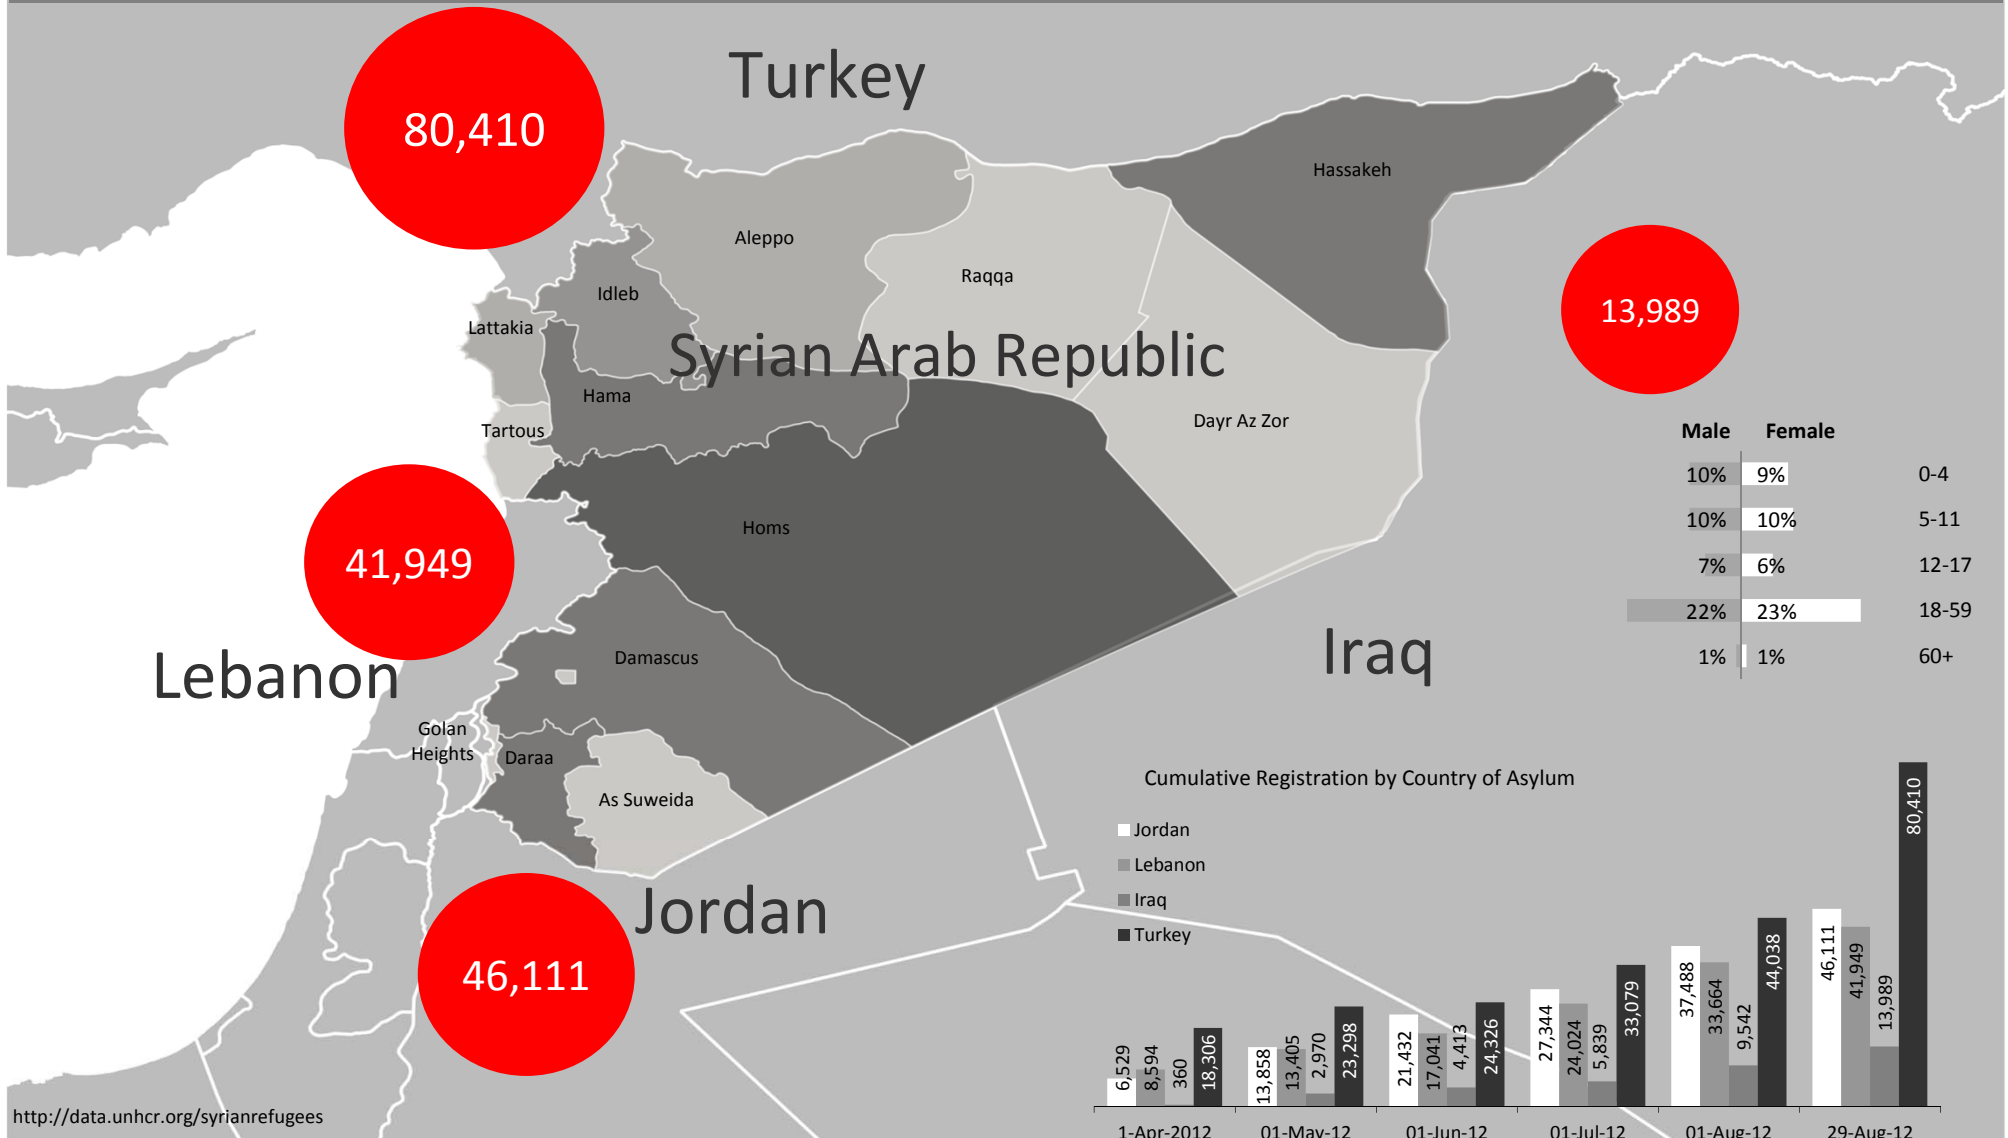

# Syrian Refugees 29 August 2012

Total: 228,976

Registered: 180,458

Awaiting registration: 46,517

Prepared by the UNHCR Regional Data Analysis Group

200,000  
150,000  
100,000  
50,000  
0

Registered Syrian Refugees in the Region

Age Group	Male (%)	Female (%)
0-4	10%	9%
5-11	10%	10%
12-17	7%	6%
18-59	22%	23%
60+	1%	1%

Cumulative Registration by Country of Asylum