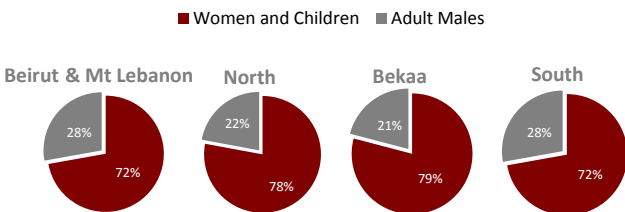

UNHCR Registered

* An additional 77,263 Syrians have been in contact with UNHCR to be registered, bringing the total number of Syrians to 242, 266.

Demographic Breakdown

Distribution of Syrians in Lebanon

Place of origin

Governorate	Persons	Households	% Total
Beirut	4,347	1,231	2.6%
Mount Lebanon	5,817	1,576	3.53%
North	80,450	17,649	48.76%
Bekaa	63,288	13,619	38.36%
South	11,101	2,382	6.73%
Total Lebanon	165,003	36,457	100.0%