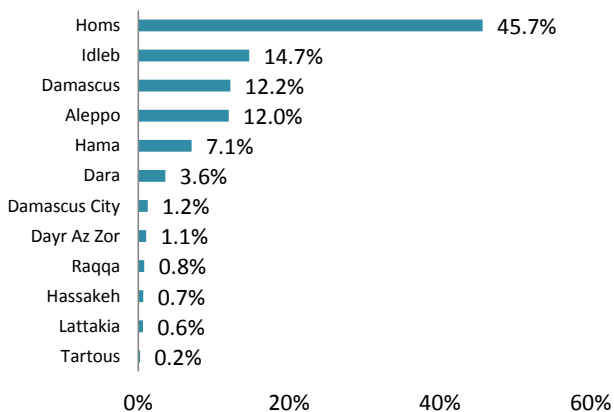

UNHCR Registered

* An additional 77,263 Syrians have been in contact with UNHCR to be registered, bringing the total number of Syrians to 242, 266.

Demographic Breakdown

Distribution of Syrians in Lebanon

Place of origin

Governorate	Persons	Households	% Total
Beirut	4,347	1,231	2.6%
Mount Lebanon	5,817	1,576	3.53%
North	80,450	17,649	48.76%
Bekaa	63,288	13,619	38.36%
South	11,101	2,382	6.73%
Total Lebanon	165,003	36,457	100.0%