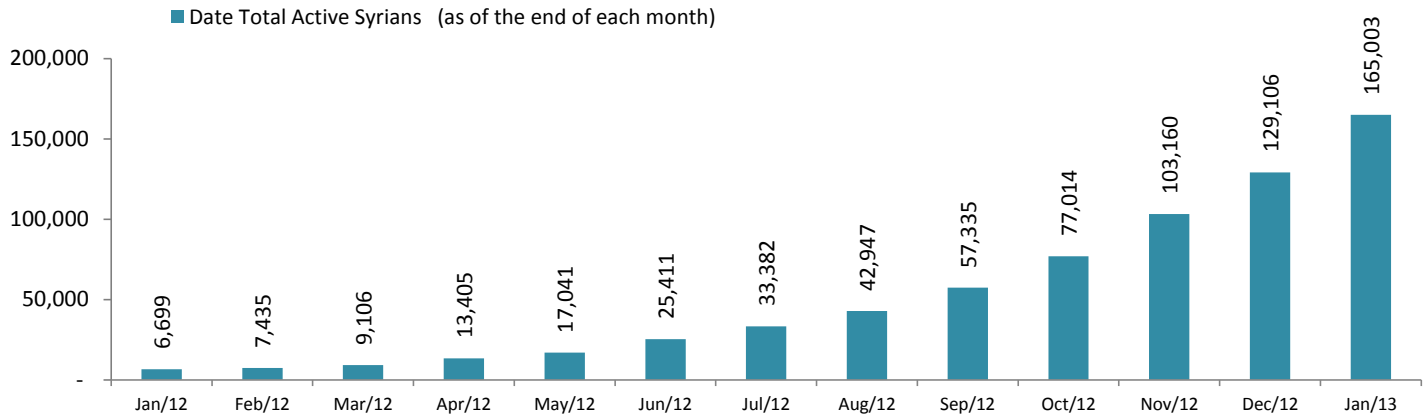

UNHCR Registered

* An additional 77,263 Syrians have been in contact with UNHCR to be registered, bringing the total number of Syrians to 242, 266.

Demographic Breakdown

Distribution of Syrians in Lebanon

Place of origin

Governorate	Persons	Households	% Total
Beirut	4,347	1,231	2.6%
Mount Lebanon	5,817	1,576	3.53%
North	80,450	17,649	48.76%
Bekaa	63,288	13,619	38.36%
South	11,101	2,382	6.73%
Total Lebanon	165,003	36,457	100.0%