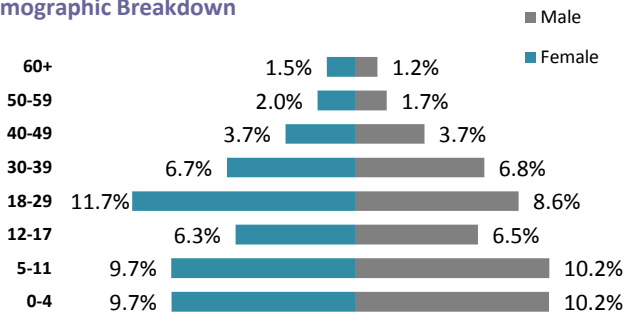

UNHCR Registered

* An additional 77,263 Syrians have been in contact with UNHCR to be registered, bringing the total number of Syrians to 242, 266.

Demographic Breakdown

Distribution of Syrians in Lebanon

Place of origin

Governorate	Persons	Households	% Total
Beirut	4,347	1,231	2.6%
Mount Lebanon	5,817	1,576	3.53%
North	80,450	17,649	48.76%
Bekaa	63,288	13,619	38.36%
South	11,101	2,382	6.73%
Total Lebanon	165,003	36,457	100.0%