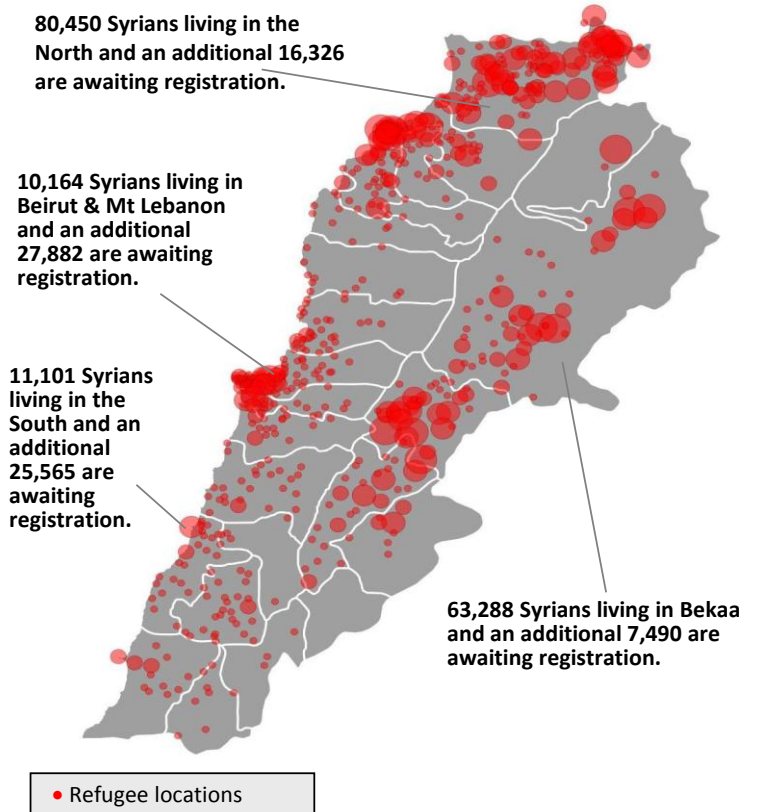

UNHCR Registered

* An additional 77,263 Syrians have been in contact with UNHCR to be registered, bringing the total number of Syrians to 242, 266.

Demographic Breakdown

Distribution of Syrians in Lebanon

Place of origin

Governorate	Persons	Households	% Total
Beirut	4,347	1,231	2.6%
Mount Lebanon	5,817	1,576	3.53%
North	80,450	17,649	48.76%
Bekaa	63,288	13,619	38.36%
South	11,101	2,382	6.73%
Total Lebanon	165,003	36,457	100.0%