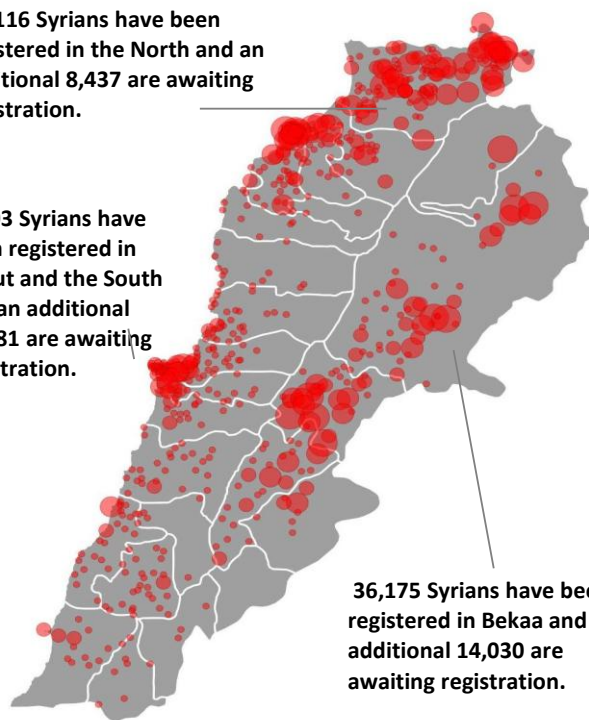

UNHCR Registered

* An additional 33,448 Syrians have been in contact with UNHCR to be registered, bringing the total number of Syrians to 122,242.

Distribution of Syrians in Lebanon

Demographic Breakdown

47,116 Syrians have been registered in the North and an additional 8,437 are awaiting registration.

5,503 Syrians have been registered in Beirut and the South and an additional 10,981 are awaiting registration.

36,175 Syrians have been registered in Bekaa and an additional 14,030 are awaiting registration.

• Refugee locations

Place of origin

Governorate	Persons	House holds	% Total
Beirut	1,125	404	1.3%
Mount Lebanon	1,862	614	2.10%
North	47,073	10,190	53.01%
Bekaa	36,258	7,992	40.83%
South	2,476	550	2.79%
Total Lebanon	88,794	19,750	100.0%