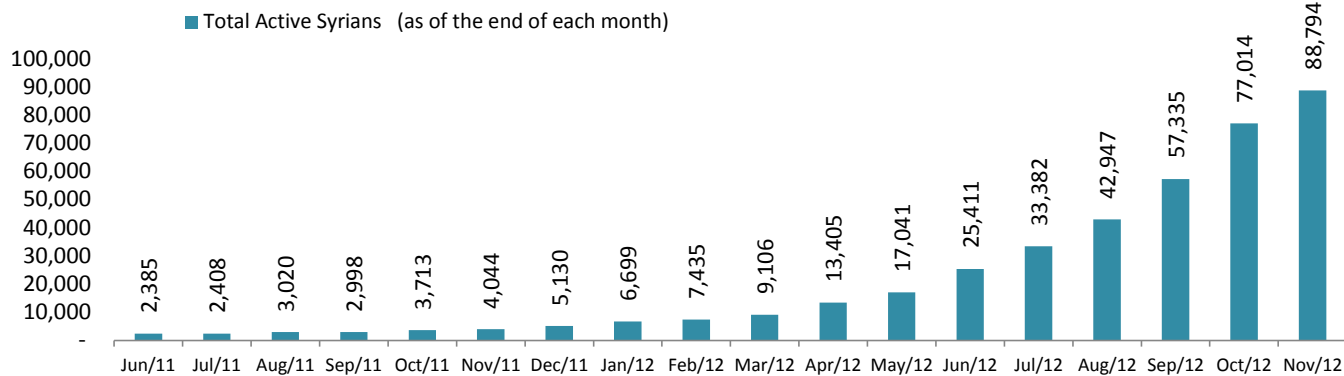

UNHCR Registered

* An additional 33,448 Syrians have been in contact with UNHCR to be registered, bringing the total number of Syrians to 122,242.

Distribution of Syrians in Lebanon

Demographic Breakdown

47,116 Syrians have been registered in the North and an additional 8,437 are awaiting registration.

5,503 Syrians have been registered in Beirut and the South and an additional 10,981 are awaiting registration.