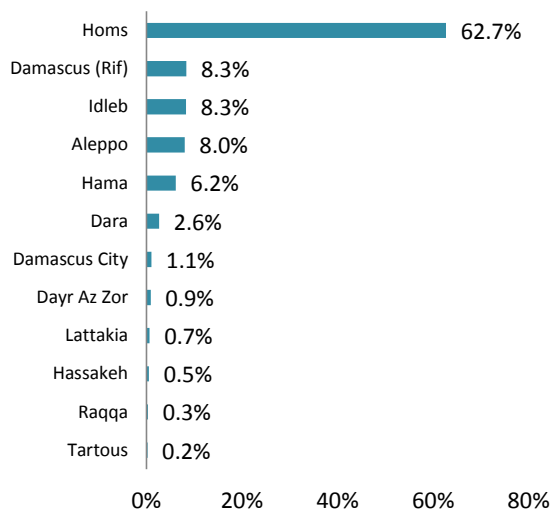

UNHCR Registered

* An additional 33,448 Syrians have been in contact with UNHCR to be registered, bringing the total number of Syrians to 122,242.

Distribution of Syrians in Lebanon

Demographic Breakdown

47,116 Syrians have been registered in the North and an additional 8,437 are awaiting registration.

5,503 Syrians have been registered in Beirut and the South and an additional 10,981 are awaiting registration.

36,175 Syrians have been registered in Bekaa and an additional 14,030 are awaiting registration.

• Refugee locations

Place of origin

Governorate	Persons	House holds	% Total
Beirut	1,125	404	1.3%
Mount Lebanon	1,862	614	2.10%
North	47,073	10,190	53.01%
Bekaa	36,258	7,992	40.83%
South	2,476	550	2.79%
Total Lebanon	88,794	19,750	100.0%