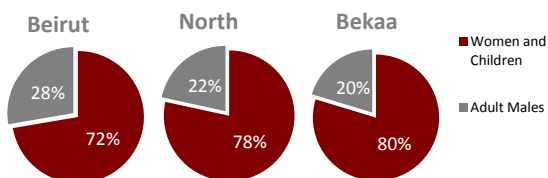

UNHCR Registered

* An additional 33,448 Syrians have been in contact with UNHCR to be registered, bringing the total number of Syrians to 122,242.

Distribution of Syrians in Lebanon

Demographic Breakdown

47,116 Syrians have been registered in the North and an additional 8,437 are awaiting registration.

5,503 Syrians have been registered in Beirut and the South and an additional 10,981 are awaiting registration.