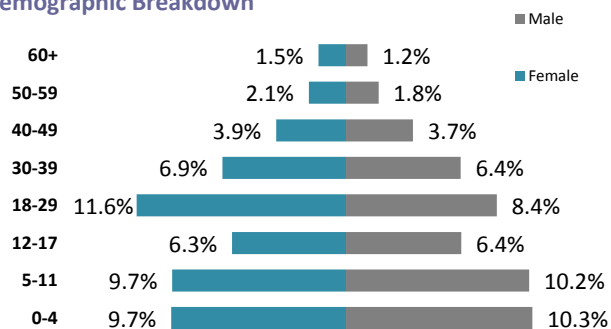

UNHCR Registered

* An additional 33,448 Syrians have been in contact with UNHCR to be registered, bringing the total number of Syrians to 122,242.

Distribution of Syrians in Lebanon

Demographic Breakdown

47,116 Syrians have been registered in the North and an additional 8,437 are awaiting registration.

5,503 Syrians have been registered in Beirut and the South and an additional 10,981 are awaiting registration.