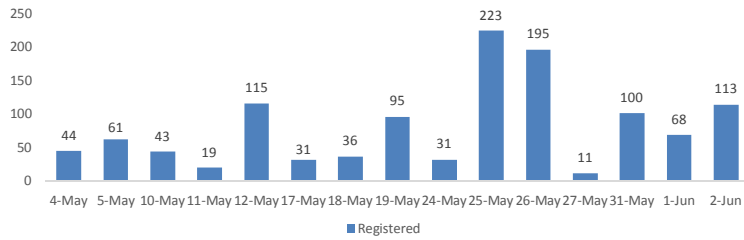

Total Arrivals

Mahama / Gatore Arrivals

78,075	Total Active Refugees
77,293	Registered L2
782	Registered L1**
5,759	Temporarily Inactivated***
83,834	Active + Inactive Refugees

Nyanza Arrivals :0 Bugesera Arrivals :0 Rusizi Arrivals : 0

Daily Registration Trends

Area of Origin	Age Cohort	Female	Male	Total	%
Kirundo	0 - 4 years	5,791	5,992	11,783	15%
Bujumbura Mairie	5 - 11 years	7,282	7,330	14,612	19%
Muyinga	12 - 17 years	4,895	5,208	10,103	13%
Ngozi	18 - 59 years	19,725	19,474	39,199	51%
Karuzi	60 + years	1,041	555	1,596	2%
Kayanza	Total	38,734	38,559	77,293	
Cibitoke					
Ruyigi					
Gitega					
Bubanza					
Others					
Total				77,293	