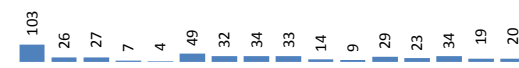

Registration Statistics

Registered 31 May to 02 June	
Mahama	267
Kigali	-
Nyagatare	14
Total	281

Camp / Reception Centre Population		
Bugesera*	637	367
Nyanza*	19	8
Nyagatare*	14	5
Mahama	48,896	18,450
Gatore*	66	32
Kigali	25,366	11,558
Huye	3,077	1,108
Total	78,075	31,528

Total Arrivals