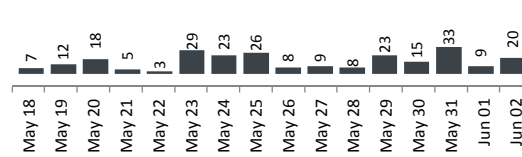

Registration Statistics

Registered 31 May to 02 June	
Mahama	267
Kigali	-
Nyagatare	14
Total	281

Camp / Reception Centre Population		
Bugesera*	637	367
Nyanza*	19	8
Nyagatare*	14	5
Mahama	48,896	18,450
Gatore*	66	32
Kigali	25,366	11,558
Huye	3,077	1,108
Total	78,075	31,528

Total Arrivals

Mahama / Gatore Arrivals

78,075	Total Active Refugees
77,293	Registered L2
782	Registered L1**
5,759	Temporarily Inactivated***
83,834	Active + Inactive Refugees

Nyanza Arrivals :0 Bugesera Arrivals :0 Rusizi Arrivals : 0

Daily Registration Trends

Area of Origin	Age Cohort	Female	Male	Total	%
Kirundo	0 - 4 years	5,791	5,992	11,783	15%
Bujumbura Mairie	5 - 11 years	7,282	7,330	14,612	19%
Muyinga	12 - 17 years	4,895	5,208	10,103	13%
Ngozi	18 - 59 years	19,725	19,474	39,199	51%
Karuzi	60 + years	1,041	555	1,596	2%
Kayanza	Total	38,734	38,559	77,293	
Cibitoke					
Ruyigi					
Gitega					
Bubanza					
Others					
Total				77,293	