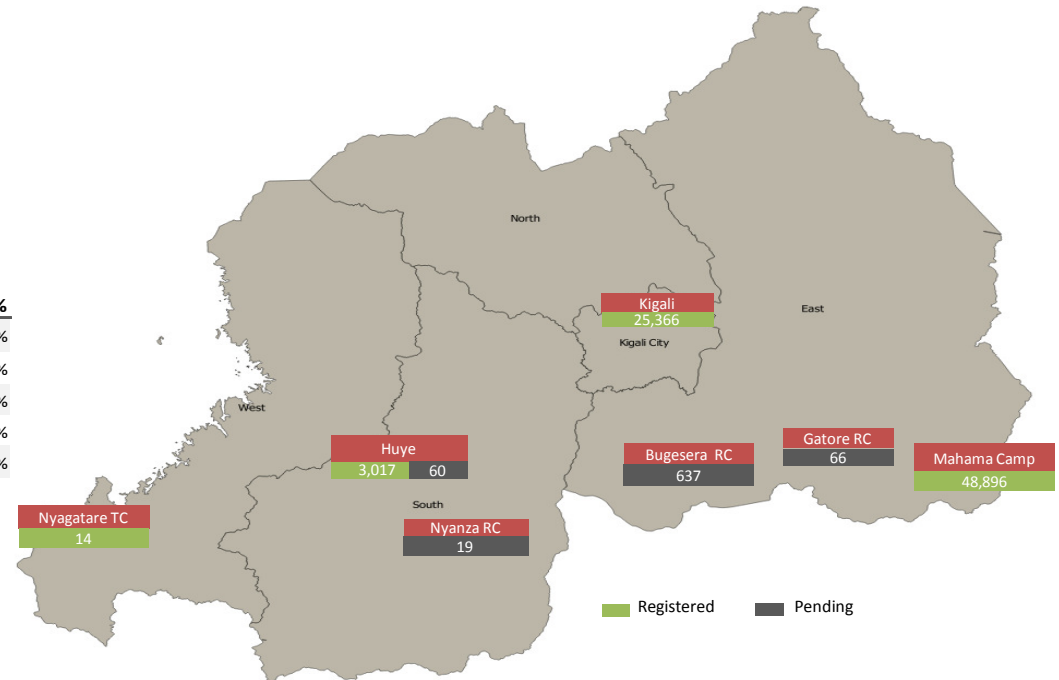

Registration Statistics

Registered 31 May to 02 June	
Mahama	267
Kigali	-
Nyagatare	14
Total	281

Camp / Reception Centre Population		
Bugesera*	637	367
Nyanza*	19	8
Nyagatare*	14	5
Mahama	48,896	18,450
Gatore*	66	32
Kigali	25,366	11,558
Huye	3,077	1,108
Total	78,075	31,528

Total Arrivals

Mahama / Gatore Arrivals

78,075	Total Active Refugees
77,293	Registered L2
782	Registered L1**
5,759	Temporarily Inactivated***
83,834	Active + Inactive Refugees

Nyanza Arrivals :0 Bugesera Arrivals :0 Rusizi Arrivals : 0

Daily Registration Trends

Area of Origin	Age Cohort	Female	Male	Total	%
Kirundo	0 - 4 years	5,791	5,992	11,783	15%
Bujumbura Mairie	5 - 11 years	7,282	7,330	14,612	19%
Muyinga	12 - 17 years	4,895	5,208	10,103	13%
Ngozi	18 - 59 years	19,725	19,474	39,199	51%
Karuzi	60 + years	1,041	555	1,596	2%
Kayanza	Total	38,734	38,559	77,293	
Cibitoke					
Ruyigi					
Gitega					
Bubanza					
Others					
Total				77,293	

* Source: MIDIMAR. All other sources are UNHCR

** Individuals registered in Nyanza and Bugesera RCs have undergone level 1 biometric registration

*** Inactivated due to absence at food distribution for 3 or more consecutive months in Sep - May (4,690) or spontaneous departure to BDI (1069)