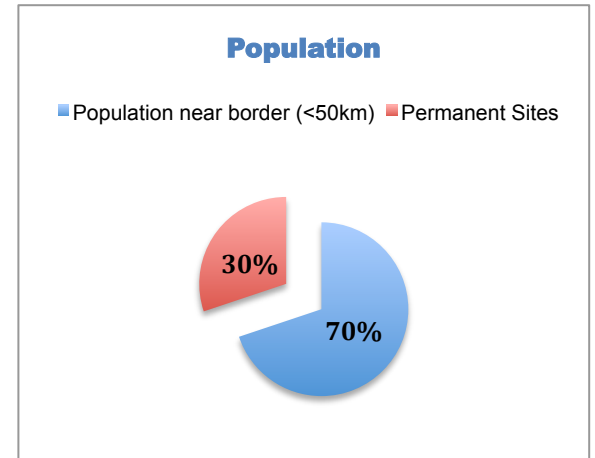

Malian Refugee Statistics: Population per camp | locations | re-location exercise

	Type of Site	N# Families	N# Individuals	Distance from Malian Border
Gountoure Gnegne	Spontaneous	779	3,129	< 50 km
Gorom-Gorom	Urban	62	259	
Deou	Spontaneous	504	2,040	
Gandafabou	Official	769	2,974	
Tin HeDja	Spontaneous	198	886	< 50 km
Djibissi	Spontaneous	907	3,952	
Fererio	Official	1,985	8,389	25 km
Damba	Official	735	2,737	40 km
Mentao	Official	1,650	6,304	95 km
Ouagadougou	Urban	193	679	> 100 km
Bobo Dioulasso	Urban	521	1,806	
Goudebo	Official	455	1,965	
Sag-nioniogo	Official	548	2,242	> 100 km
Total		9,306	37,362	

Map of Re-location Exercise