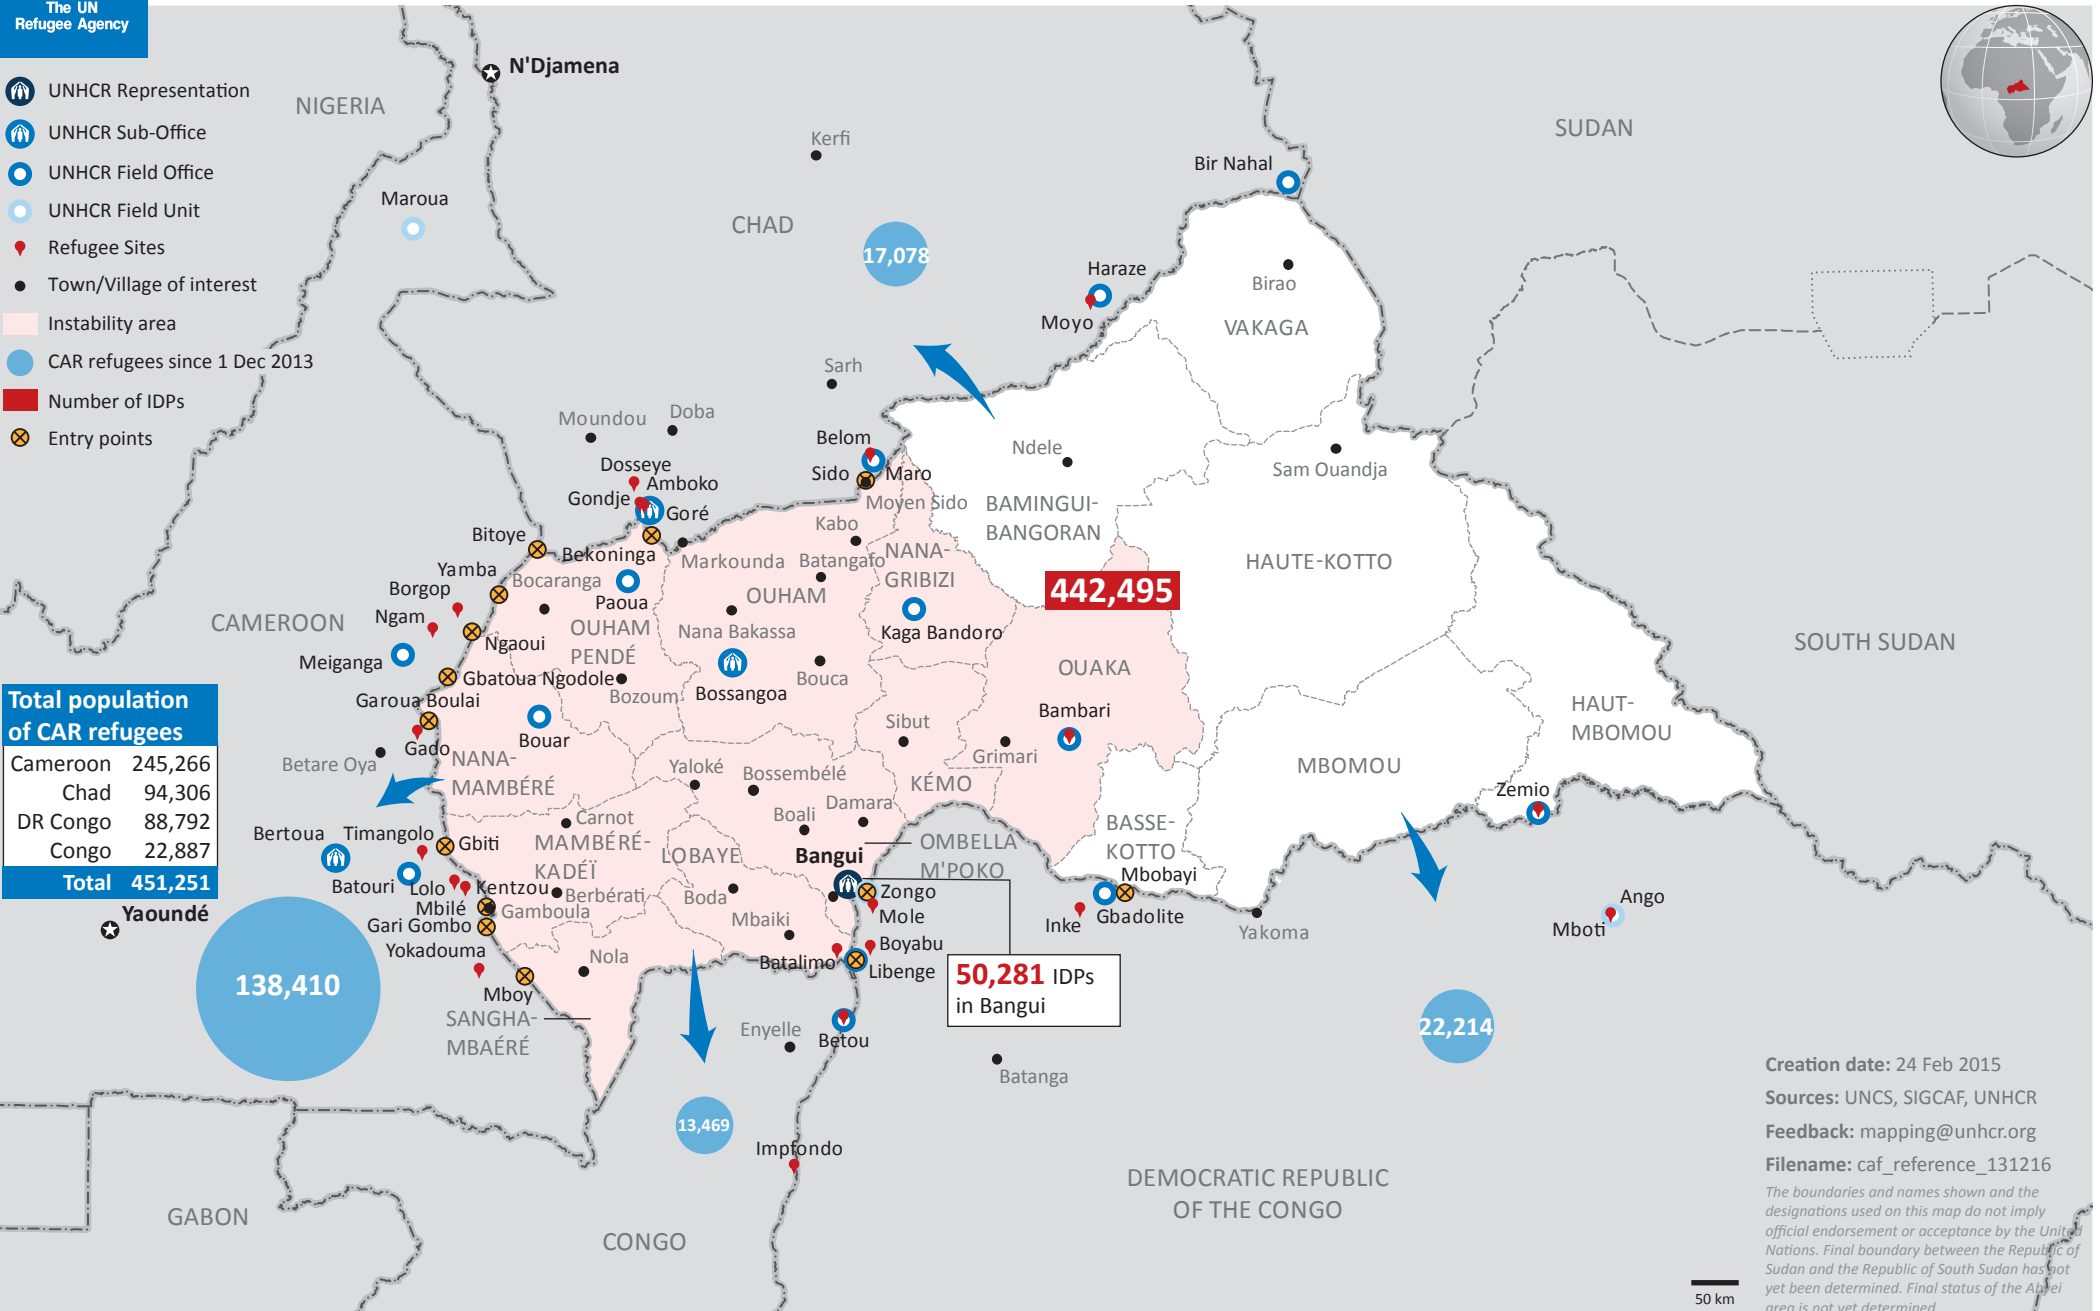

# Central African Republic Emergency Situation

as of 20 February 2015

- UNHCR Representation
- UNHCR Sub-Office
- UNHCR Field Office
- UNHCR Field Unit
- Refugee Sites
- Town/Village of interest
- Instability area
- CAR refugees since 1 Dec 2013
- Number of IDPs
- Entry points

Total population of CAR refugees	
Cameroon	245,266
Chad	94,306
DR Congo	88,792
Congo	22,887
<b>Total</b>	<b>451,251</b>

Creation date: 24 Feb 2015  
 Sources: UNCS, SIGCAF, UNHCR  
 Feedback: [mapping@unhcr.org](mailto:mapping@unhcr.org)  
 Filename: caf\_reference\_131216

The boundaries and names shown and the designations used on this map do not imply official endorsement or acceptance by the United Nations. Final boundary between the Republic of Sudan and the Republic of South Sudan has not yet been determined. Final status of the Abyei area is not yet determined.