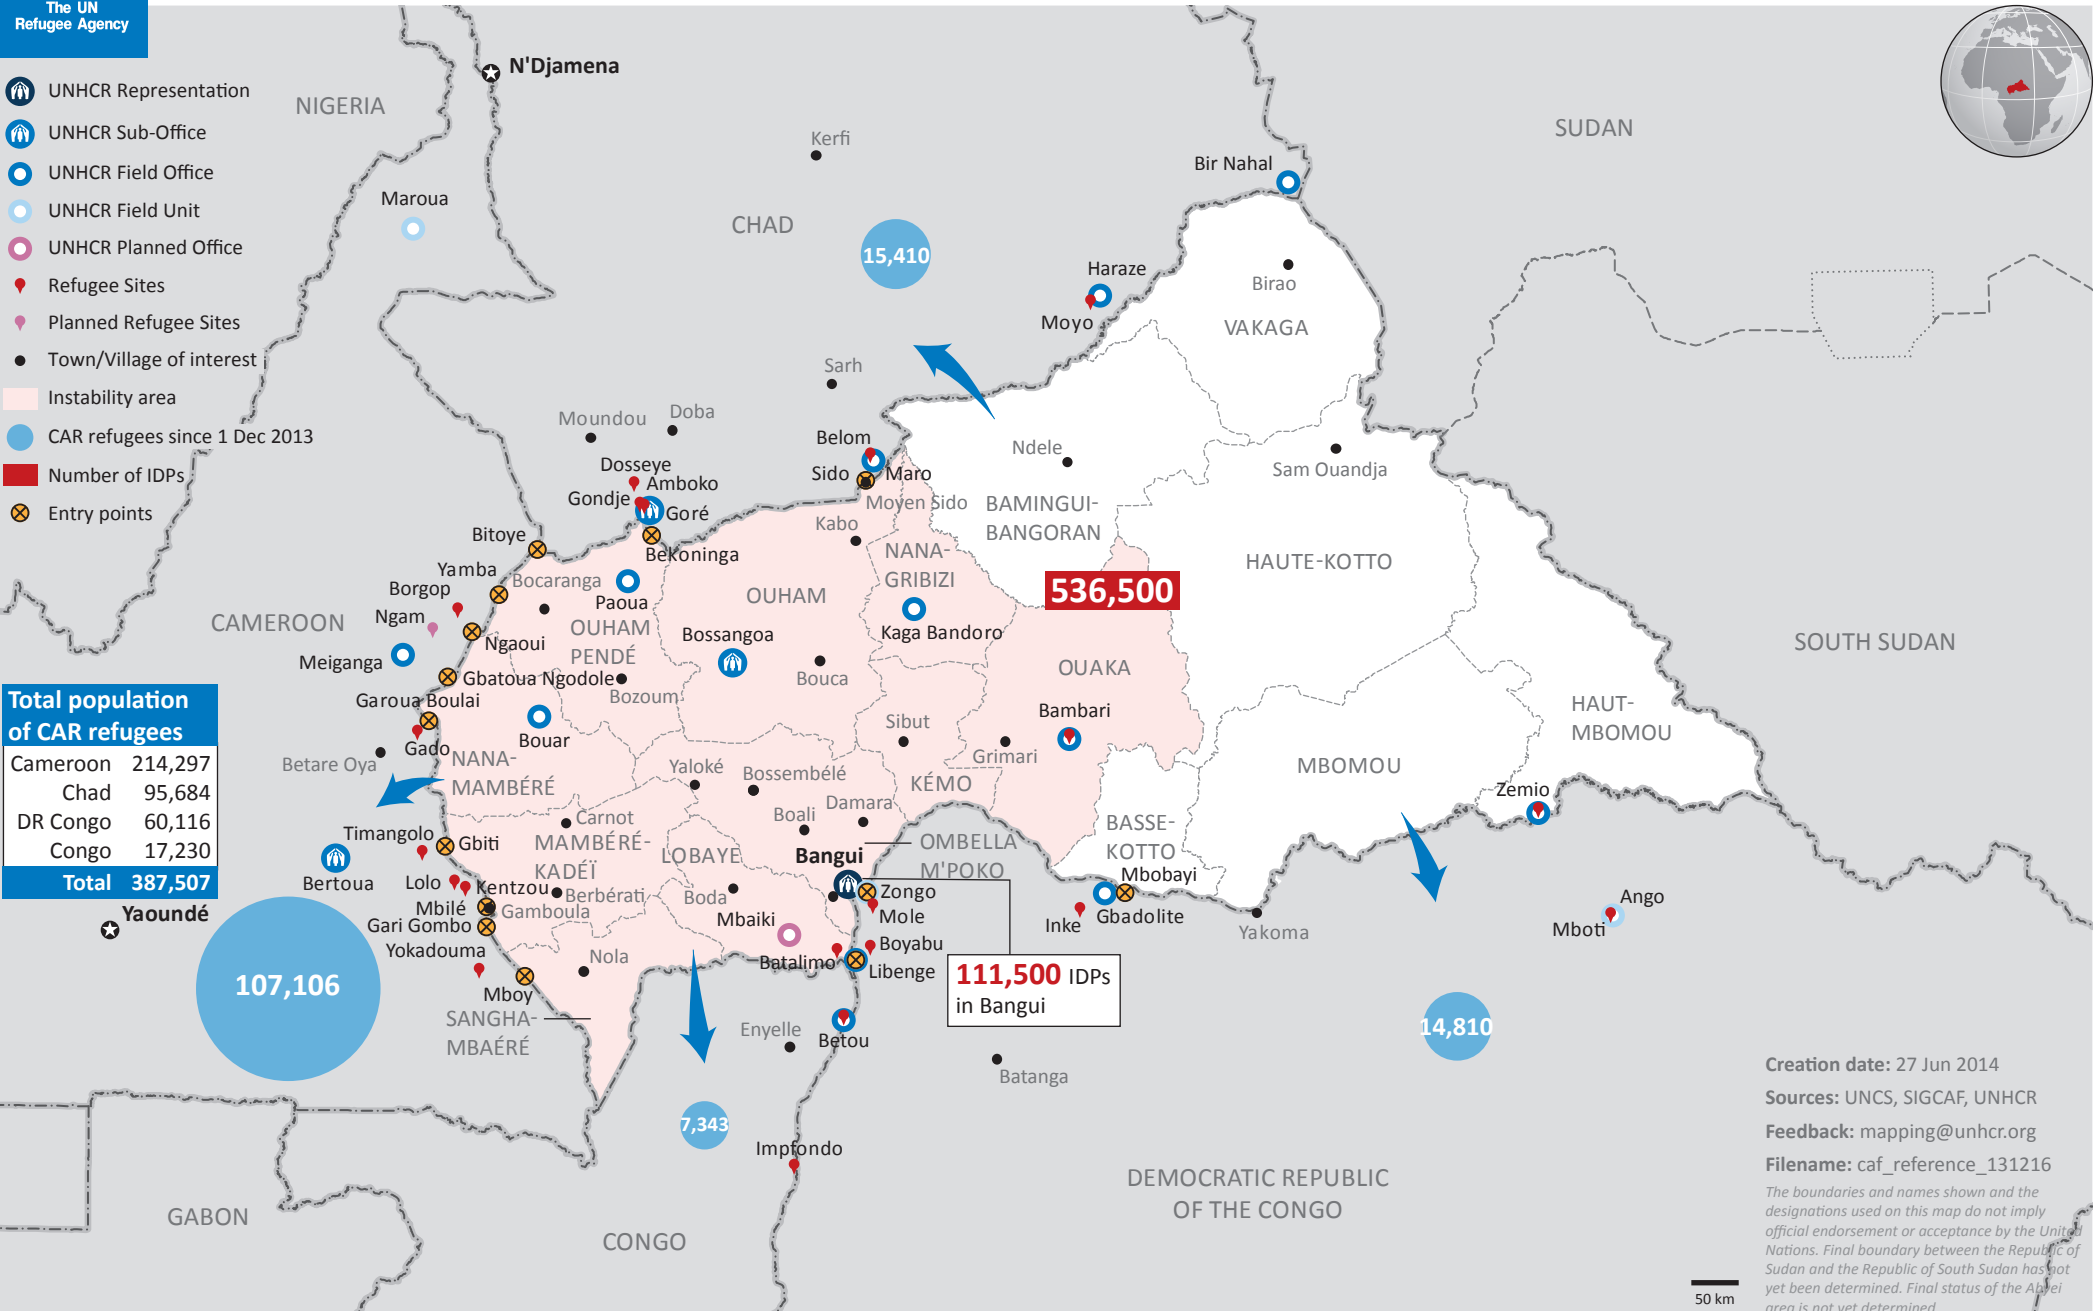

Central African Republic Emergency Situation

as of 27 June 2014

UNHCR Regional Bureau for Africa

- UNHCR Representation
- UNHCR Sub-Office
- UNHCR Field Office
- UNHCR Field Unit
- UNHCR Planned Office
- Refugee Sites
- Planned Refugee Sites
- Town/Village of interest
- Instability area
- CAR refugees since 1 Dec 2013
- Number of IDPs
- Entry points

Total population of CAR refugees	
Cameroon	214,297
Chad	95,684
DR Congo	60,116
Congo	17,230
Total	387,507

Creation date: 27 Jun 2014
 Sources: UNCS, SIGCAF, UNHCR
 Feedback: mapping@unhcr.org
 Filename: caf_reference_131216

The boundaries and names shown and the designations used on this map do not imply official endorsement or acceptance by the United Nations. Final boundary between the Republic of Sudan and the Republic of South Sudan has not yet been determined. Final status of the Abyei area is not yet determined.