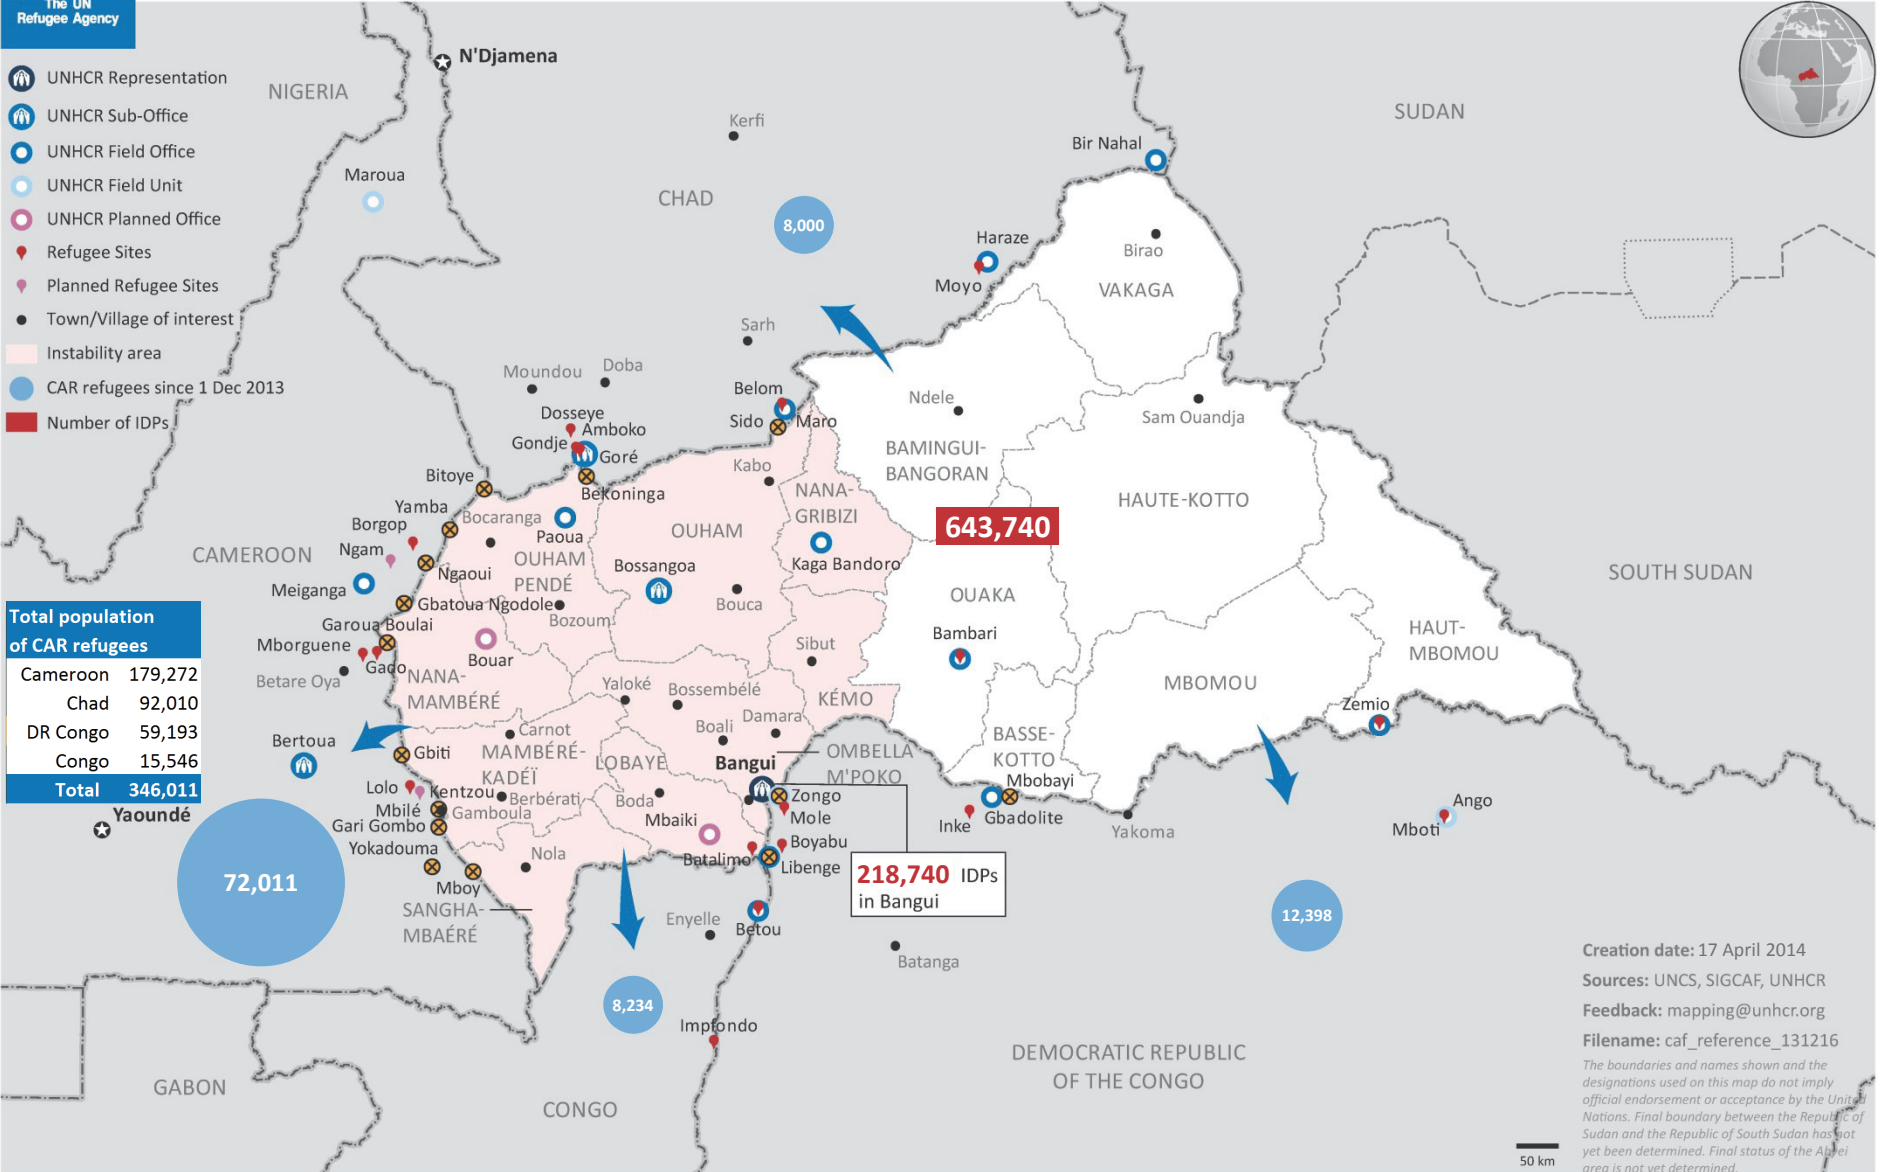

as of 17 April 2014

- UNHCR Representation
- UNHCR Sub-Office
- UNHCR Field Office
- UNHCR Field Unit
- UNHCR Planned Office
- Refugee Sites
- Planned Refugee Sites
- Town/Village of interest
- Instability area
- CAR refugees since 1 Dec 2013
- Number of IDPs

Total population of CAR refugees	
Cameroon	179,272
Chad	92,010
DR Congo	59,193
Congo	15,546
Total	346,011

Creation date: 17 April 2014
 Sources: UNCS, SIGCAF, UNHCR
 Feedback: mapping@unhcr.org
 Filename: caf_reference_131216
 The boundaries and names shown and the designations used on this map do not imply official endorsement or acceptance by the United Nations. Final boundary between the Republic of Sudan and the Republic of South Sudan has not yet been determined. Final status of the Abyei area is not yet determined.