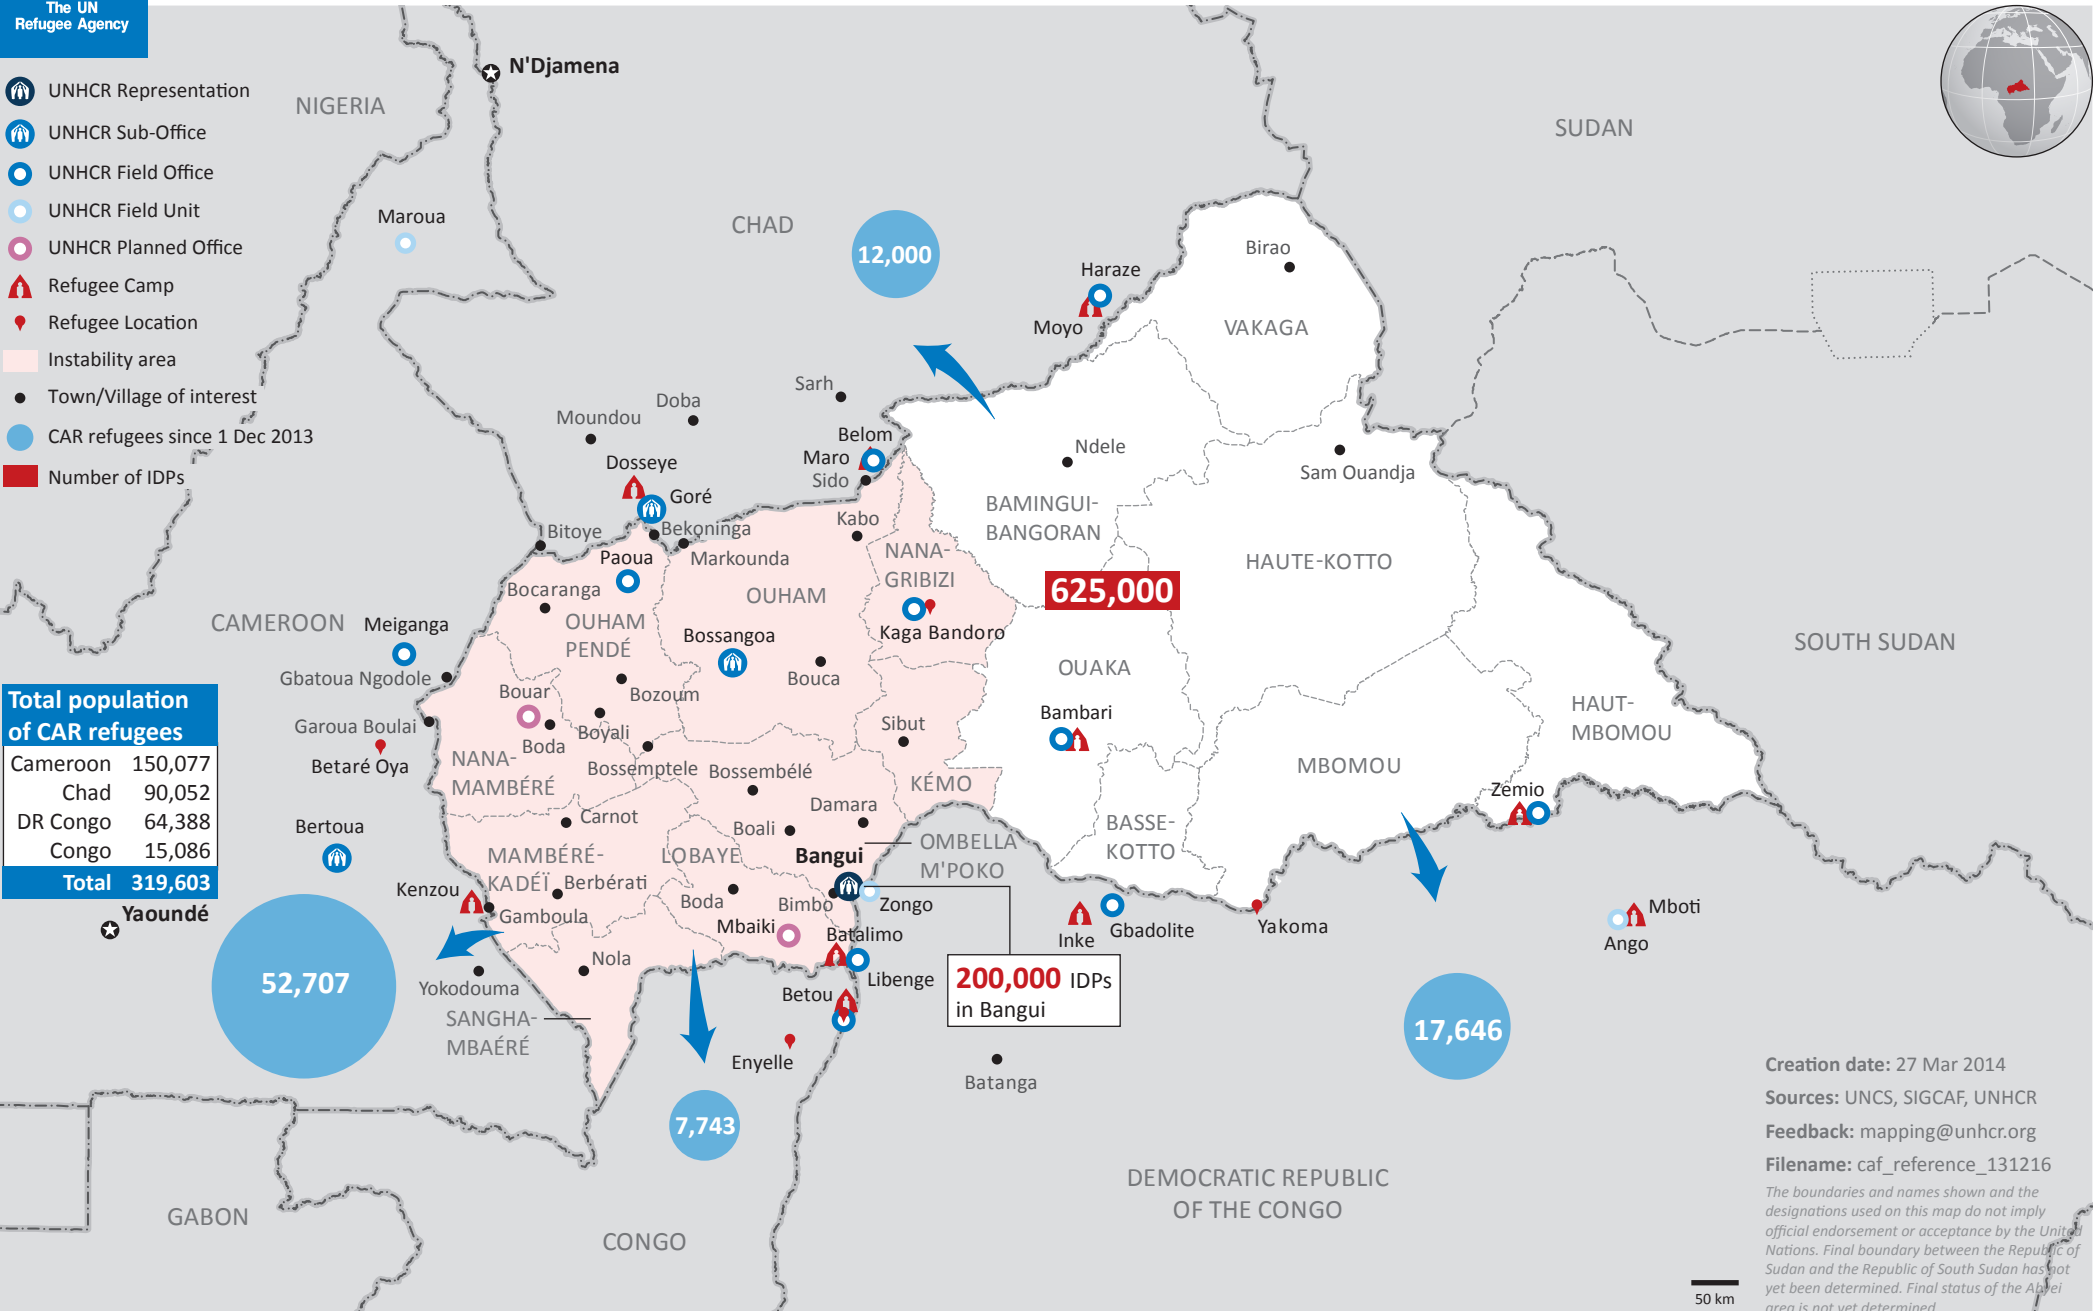

# Central African Republic Emergency Situation

as of 27 March 2014

- UNHCR Representation
- UNHCR Sub-Office
- UNHCR Field Office
- UNHCR Field Unit
- UNHCR Planned Office
- Refugee Camp
- Refugee Location
- Instability area
- Town/Village of interest
- CAR refugees since 1 Dec 2013
- Number of IDPs

Total population of CAR refugees	
Cameroon	150,077
Chad	90,052
DR Congo	64,388
Congo	15,086
<b>Total</b>	<b>319,603</b>

Creation date: 27 Mar 2014  
 Sources: UNCS, SIGCAF, UNHCR  
 Feedback: [mapping@unhcr.org](mailto:mapping@unhcr.org)  
 Filename: caf\_reference\_131216  
 The boundaries and names shown and the designations used on this map do not imply official endorsement or acceptance by the United Nations. Final boundary between the Republic of Sudan and the Republic of South Sudan has not yet been determined. Final status of the Abyei area is not yet determined.