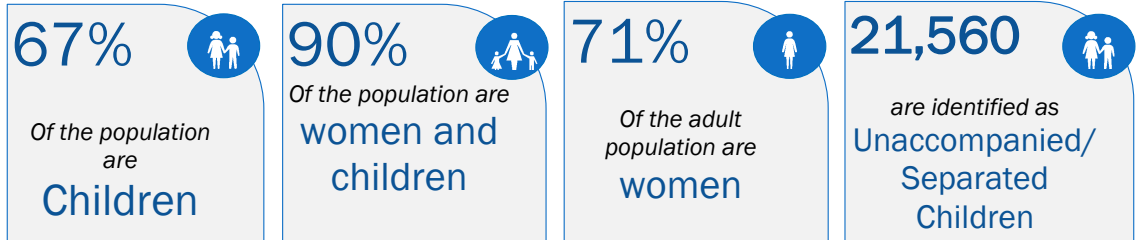

South Sudanese new arrivals in Gambella - Post 15th December 2013 (as of 03-Jun-2016)

Gambella Region Map

TOTAL ARRIVALS
222,049
PERSONS (*)

AVERAGE ARRIVALS per day since start of 2014
251
PERSONS

AVERAGE ARRIVALS per day since last week
5
PERSONS

Arrivals by Month

Key Statistics

Arrivals Transfer Statistics

*- This figure does not include the old caseload of 48,808 South Sudanese refugees registered pre 15th December 2013 [Breakdown: Pugnido = 44,465; Okugo = 4,343]