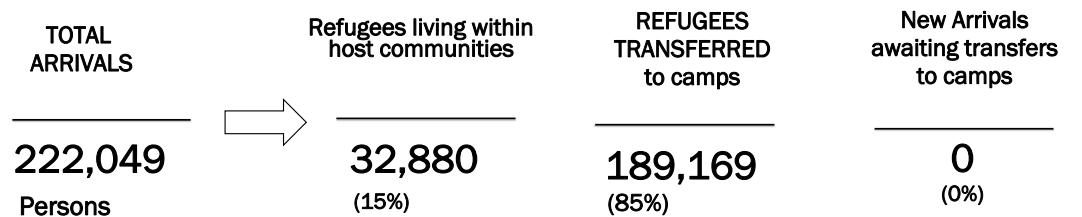

South Sudanese new arrivals in Gambella - Post 15th December 2013 (as of 03-Jun-2016)

Gambella Region Map

TOTAL ARRIVALS
222,049
PERSONS (*)

AVERAGE ARRIVALS per day since start of 2014
251
PERSONS

AVERAGE ARRIVALS per day since last week
5
PERSONS

Entry Points	Cumulative total 1 st to 31 st May	Refugees transferred to camps (in May)	New Arrivals awaiting transfers to camps
Pagak	8	8	0
Akobo	0	0	0
Pochalla	6	6	0
Raad	0	0	0
Burbiey	0	0	0
Matar	0	0	0
Addis-Ababa	0	0	0
Wanke	0	0	0
Total	14	14	0

Arrivals by Month

Key Statistics

Arrivals Transfer Statistics

*- This figure does not include the old caseload of 48,808 South Sudanese refugees registered pre 15th December 2013 [Breakdown: Pugnido = 44,465; Okugo = 4,343]