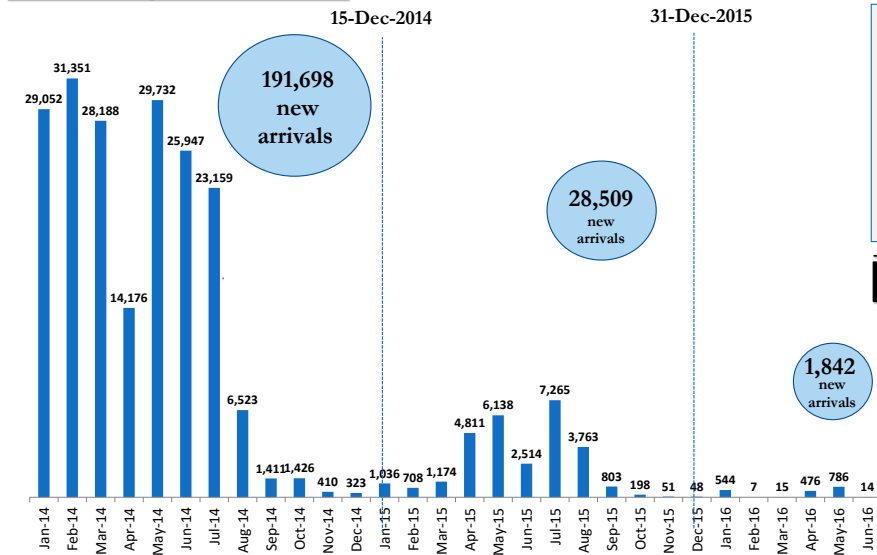

South Sudanese new arrivals in Gambella - Post 15th December 2013 (as of 03-Jun-2016)

Gambella Region Map

TOTAL ARRIVALS
222,049
PERSONS (*)

AVERAGE ARRIVALS per day since start of 2014
251
PERSONS

AVERAGE ARRIVALS per day since last week
5
PERSONS

Entry Points	Cumulative total 1 st to 31 st May	Refugees transferred to camps (in May)	New Arrivals awaiting transfers to camps
Pagak	8	8	0
Akobo	0	0	0
Pochalla	6	6	0
Raad	0	0	0
Burbiey	0	0	0
Matar	0	0	0
Addis-Ababa	0	0	0
Wanke	0	0	0
Total	14	14	0

Arrivals by Month

Key Statistics

Arrivals Transfer Statistics

*- This figure does not include the old caseload of 48,808 South Sudanese refugees registered pre 15th December 2013 [Breakdown: Pugnido = 44,465; Okugo = 4,343]