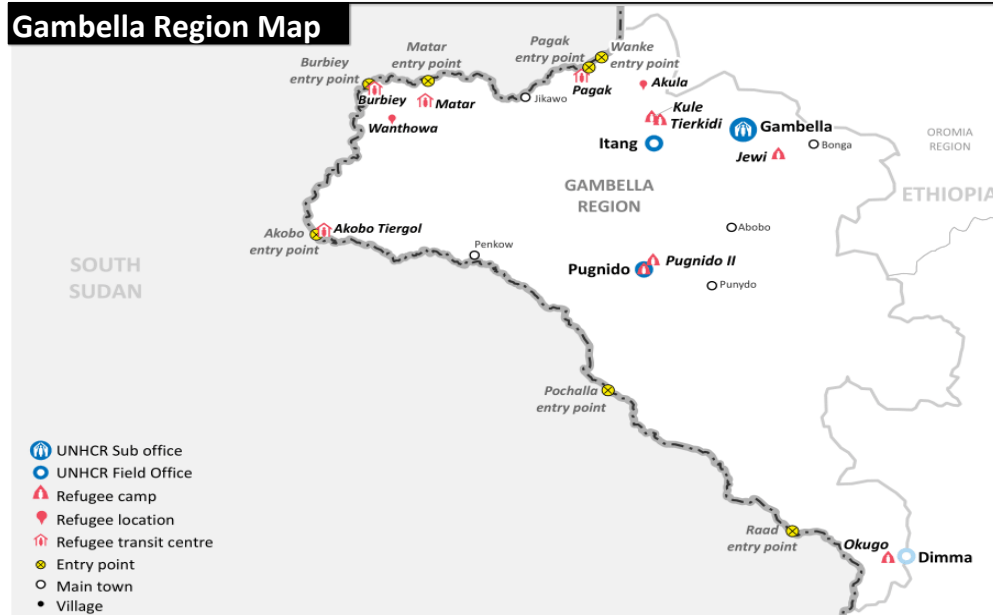

South Sudanese new arrivals in Gambella - Post 15th December 2013 (as of 03-Jun-2016)

Gambella Region Map

TOTAL ARRIVALS
222,049
PERSONS (*)

AVERAGE ARRIVALS per day since start of 2014
251
PERSONS

AVERAGE ARRIVALS per day since last week
5
PERSONS

Entry Points	Cumulative total 1 st to 31 st May	Refugees transferred to camps (in May)	New Arrivals awaiting transfers to camps
Pagak	8	8	0
Akobo	0	0	0
Pochalla	6	6	0
Raad	0	0	0
Burbiey	0	0	0
Matar	0	0	0
Addis-Ababa	0	0	0
Wanke	0	0	0
Total	14	14	0

Arrivals by Month

Key Statistics

Arrivals Transfer Statistics

*- This figure does not include the old caseload of 48,808 South Sudanese refugees registered pre 15th December 2013 [Breakdown: Pugnido = 44,465; Okugo = 4,343]

In addition to 222,049 South Sudanese refugees in Gambella region, there are 321 refugees in Addis and 11,667 refugees at the camps in Assosa [Pre 15th Dec 2013 = 5,995; Post 15th Dec 2013 = 5,672]