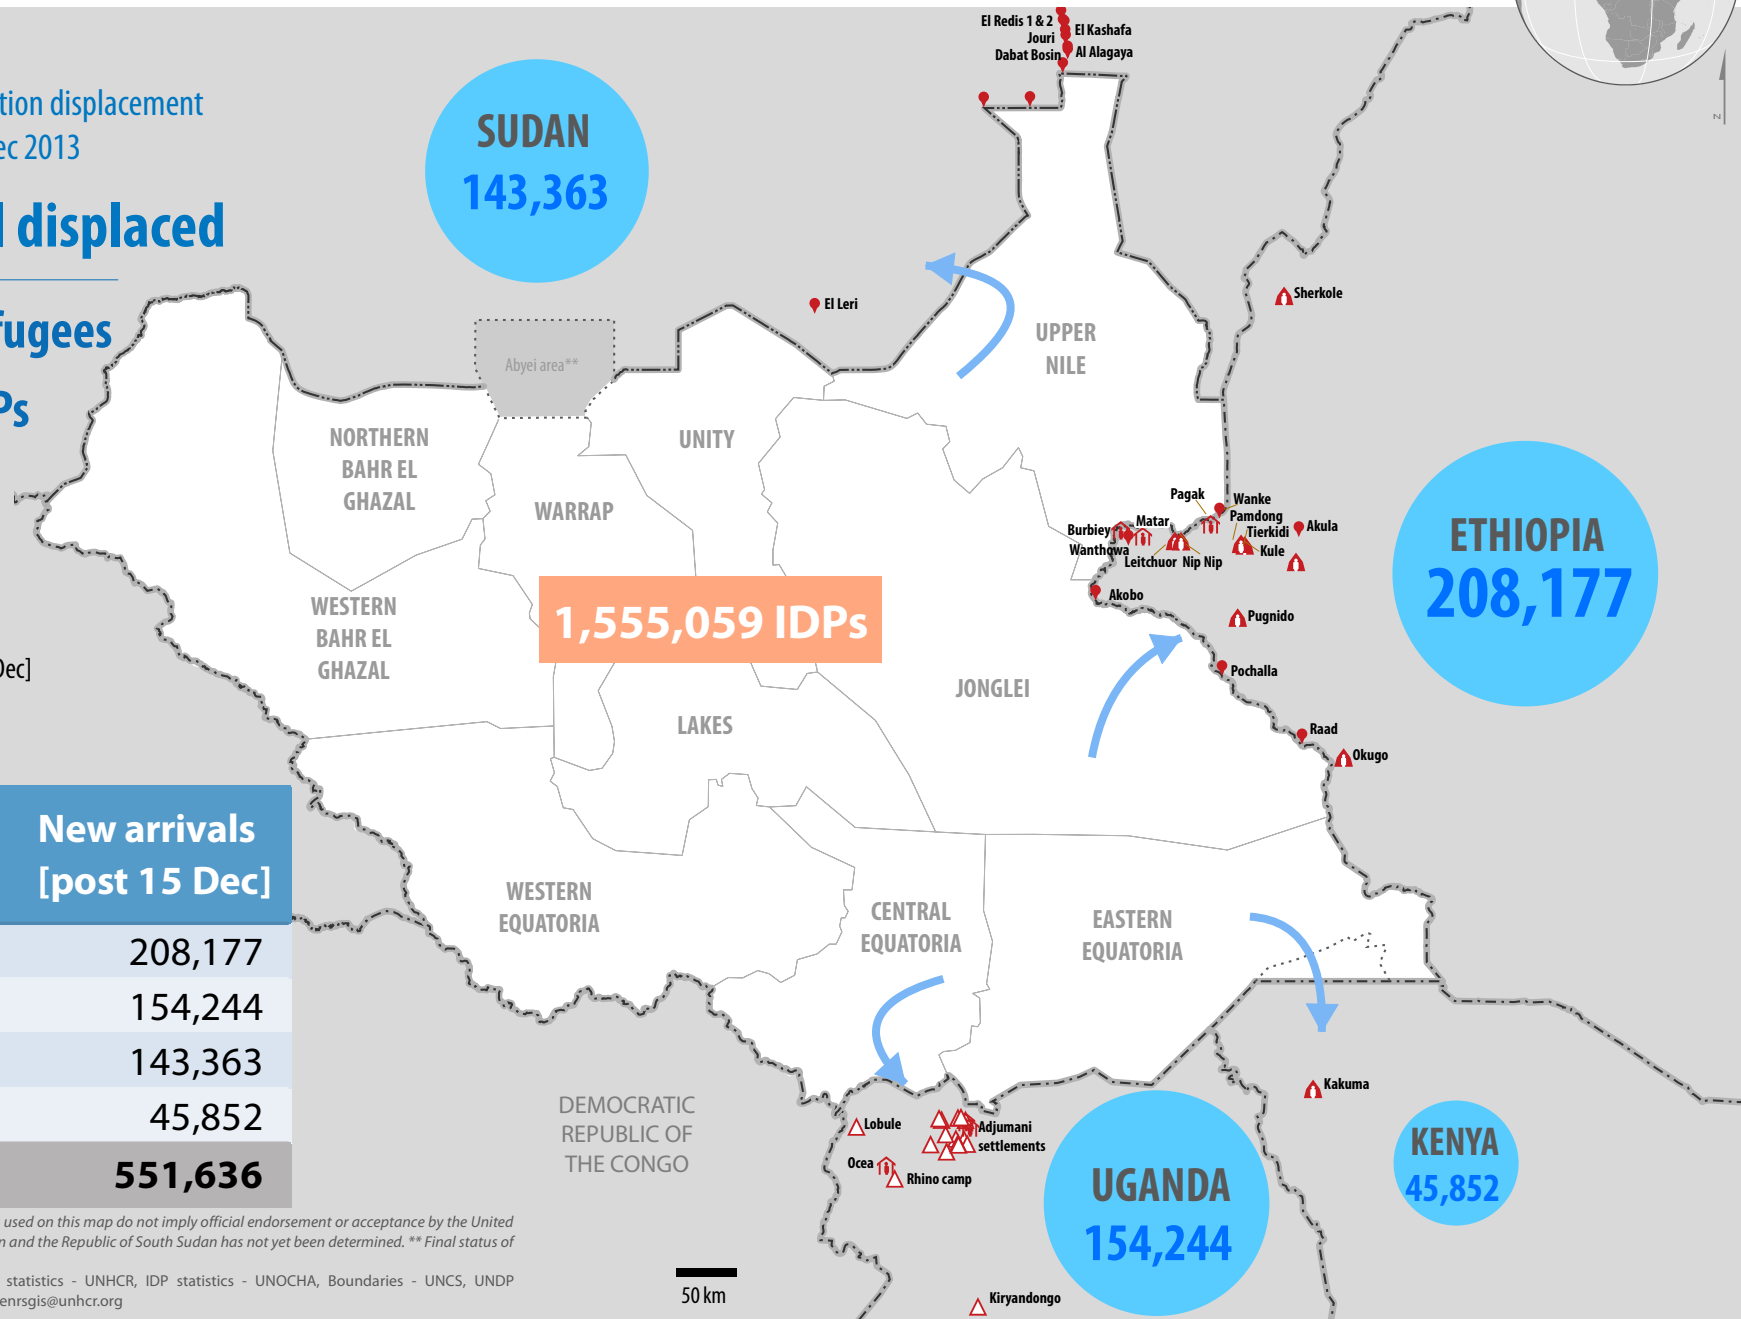

South Sudan Emergency: Regional overview of refugees from South Sudan

New arrivals since 15 Dec 2013 | as of 21 May 2015

total population displacement
| since 15 Dec 2013

2.1 M total displaced

551,636 refugees

1,555,059 IDPs

- Refugee camp
- Refugee settlement
- Refugee transit centre
- Refugee location
- Post-crisis arrivals [Post-15 Dec]
- International boundary
- Undetermined boundary*

SUDAN
143,363

ETHIOPIA
208,177

UGANDA
154,244

KENYA
45,852

1,555,059 IDPs

Host Country	New arrivals [post 15 Dec]
Ethiopia	208,177
Uganda	154,244
Sudan	143,363
Kenya	45,852
Total	551,636

The boundaries and names shown and the designations used on this map do not imply official endorsement or acceptance by the United Nations. * Final boundary between the Republic of Sudan and the Republic of South Sudan has not yet been determined. ** Final status of the Abyei area is not yet determined.