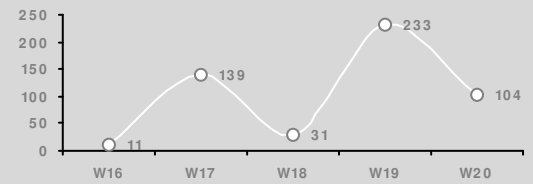

WEEKLY NEW REGISTRATION
Week 20 (11-May-14 to 17-May-14)

Gender & age breakdown

New Registrations include New Arrivals and New Births

Male Female

CUMULATIVE STATISTICS

Monthly New Registration Trends

New Registrations include New Arrivals and New Births

Cumulative Gender & age breakdown

Male Female

Gender & age breakdown by standard sectoral categories

Education				Health			
Age Group	M	F	Total	Age Group	M	F	Total
3-5 years	5,690	5,330	11,020	0-5 months	692	607	1,299
6-13 years	9,756	10,215	19,971	6-23 months	1,977	1,918	3,895
14-17 years	3,520	3,823	7,343	24-35 months	1,641	1,652	3,293
				36-59 months	3,774	3,531	7,305
				<1 years	1,500	1,444	2,944
				1-4 years	6,584	6,264	12,848
				5-14 years	12,848	13,233	26,081
				15-49 years	9,764	16,235	25,999
				50+ years	1,265	1,599	2,864

Weekly New Registration Trends

New Registrations include New Arrivals and New Births

Weekly registration
(11-May-14 to 17-May-14)

TOTAL NEW REGISTRATION: 104

Newly registered HH: 27

Including

- New birth: 0 (0%)
- Minor: 64 (62%)
- Female: 49 (47%)
- Unaccompanied and separated children: 9
- Women at risk: 7
- * All individuals with specific needs have been referred to concerned partners
- * An individual may have more than one specific needs