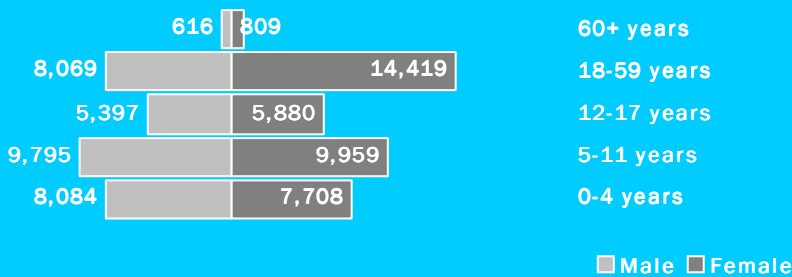

WEEKLY NEW REGISTRATION
Week 20 (11-May-14 to 17-May-14)

Gender & age breakdown

New Registrations include New Arrivals and New Births

Male Female

CUMULATIVE STATISTICS

Monthly New Registration Trends

New Registrations include New Arrivals and New Births

Cumulative Gender & age breakdown

Male Female

Gender & age breakdown by standard sectoral categories

Education				Health			
Age Group	M	F	Total	Age Group	M	F	Total
3-5 years	5,690	5,330	11,020	0-5 months	692	607	1,299
6-13 years	9,756	10,215	19,971	6-23 months	1,977	1,918	3,895
14-17 years	3,520	3,823	7,343	24-35 months	1,641	1,652	3,293
				36-59 months	3,774	3,531	7,305
				<1 years	1,500	1,444	2,944
				1-4 years	6,584	6,264	12,848
				5-14 years	12,848	13,233	26,081
				15-49 years	9,764	16,235	25,999
				50+ years	1,265	1,599	2,864

Weekly New Registration Trends

New Registrations include New Arrivals and New Births

Weekly registration
(11-May-14 to 17-May-14)

TOTAL NEW REGISTRATION: 104

Newly registered HH: 27

Including

- New birth: 0 (0%)
- Minor: 64 (62%)
- Female: 49 (47%)
- Unaccompanied and separated children: 9
- Women at risk: 7
- * All individuals with specific needs have been referred to concerned partners
- * An individual may have more than one specific needs