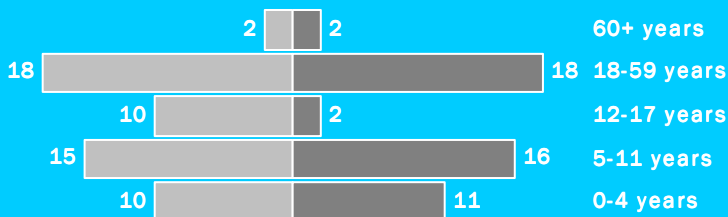

WEEKLY NEW REGISTRATION
Week 20 (11-May-14 to 17-May-14)

Gender & age breakdown

New Registrations include New Arrivals and New Births

Male Female

CUMULATIVE STATISTICS

Monthly New Registration Trends

New Registrations include New Arrivals and New Births

Cumulative Gender & age breakdown

Male Female

Gender & age breakdown by standard sectoral categories

Education				Health			
Age Group	M	F	Total	Age Group	M	F	Total
3-5 years	5,690	5,330	11,020	0-5 months	692	607	1,299
6-13 years	9,756	10,215	19,971	6-23 months	1,977	1,918	3,895
14-17 years	3,520	3,823	7,343	24-35 months	1,641	1,652	3,293
				36-59 months	3,774	3,531	7,305
				<1 years	1,500	1,444	2,944
				1-4 years	6,584	6,264	12,848
				5-14 years	12,848	13,233	26,081
				15-49 years	9,764	16,235	25,999
				50+ years	1,265	1,599	2,864

Weekly New Registration Trends

New Registrations include New Arrivals and New Births

Weekly registration
(11-May-14 to 17-May-14)

TOTAL NEW REGISTRATION: 104

Newly registered HH: 27

Including

- New birth: 0 (0%)
- Minor: 64 (62%)
- Female: 49 (47%)
- Unaccompanied and separated children: 9
- Women at risk: 7
- * All individuals with specific needs have been referred to concerned partners
- * An individual may have more than one specific needs