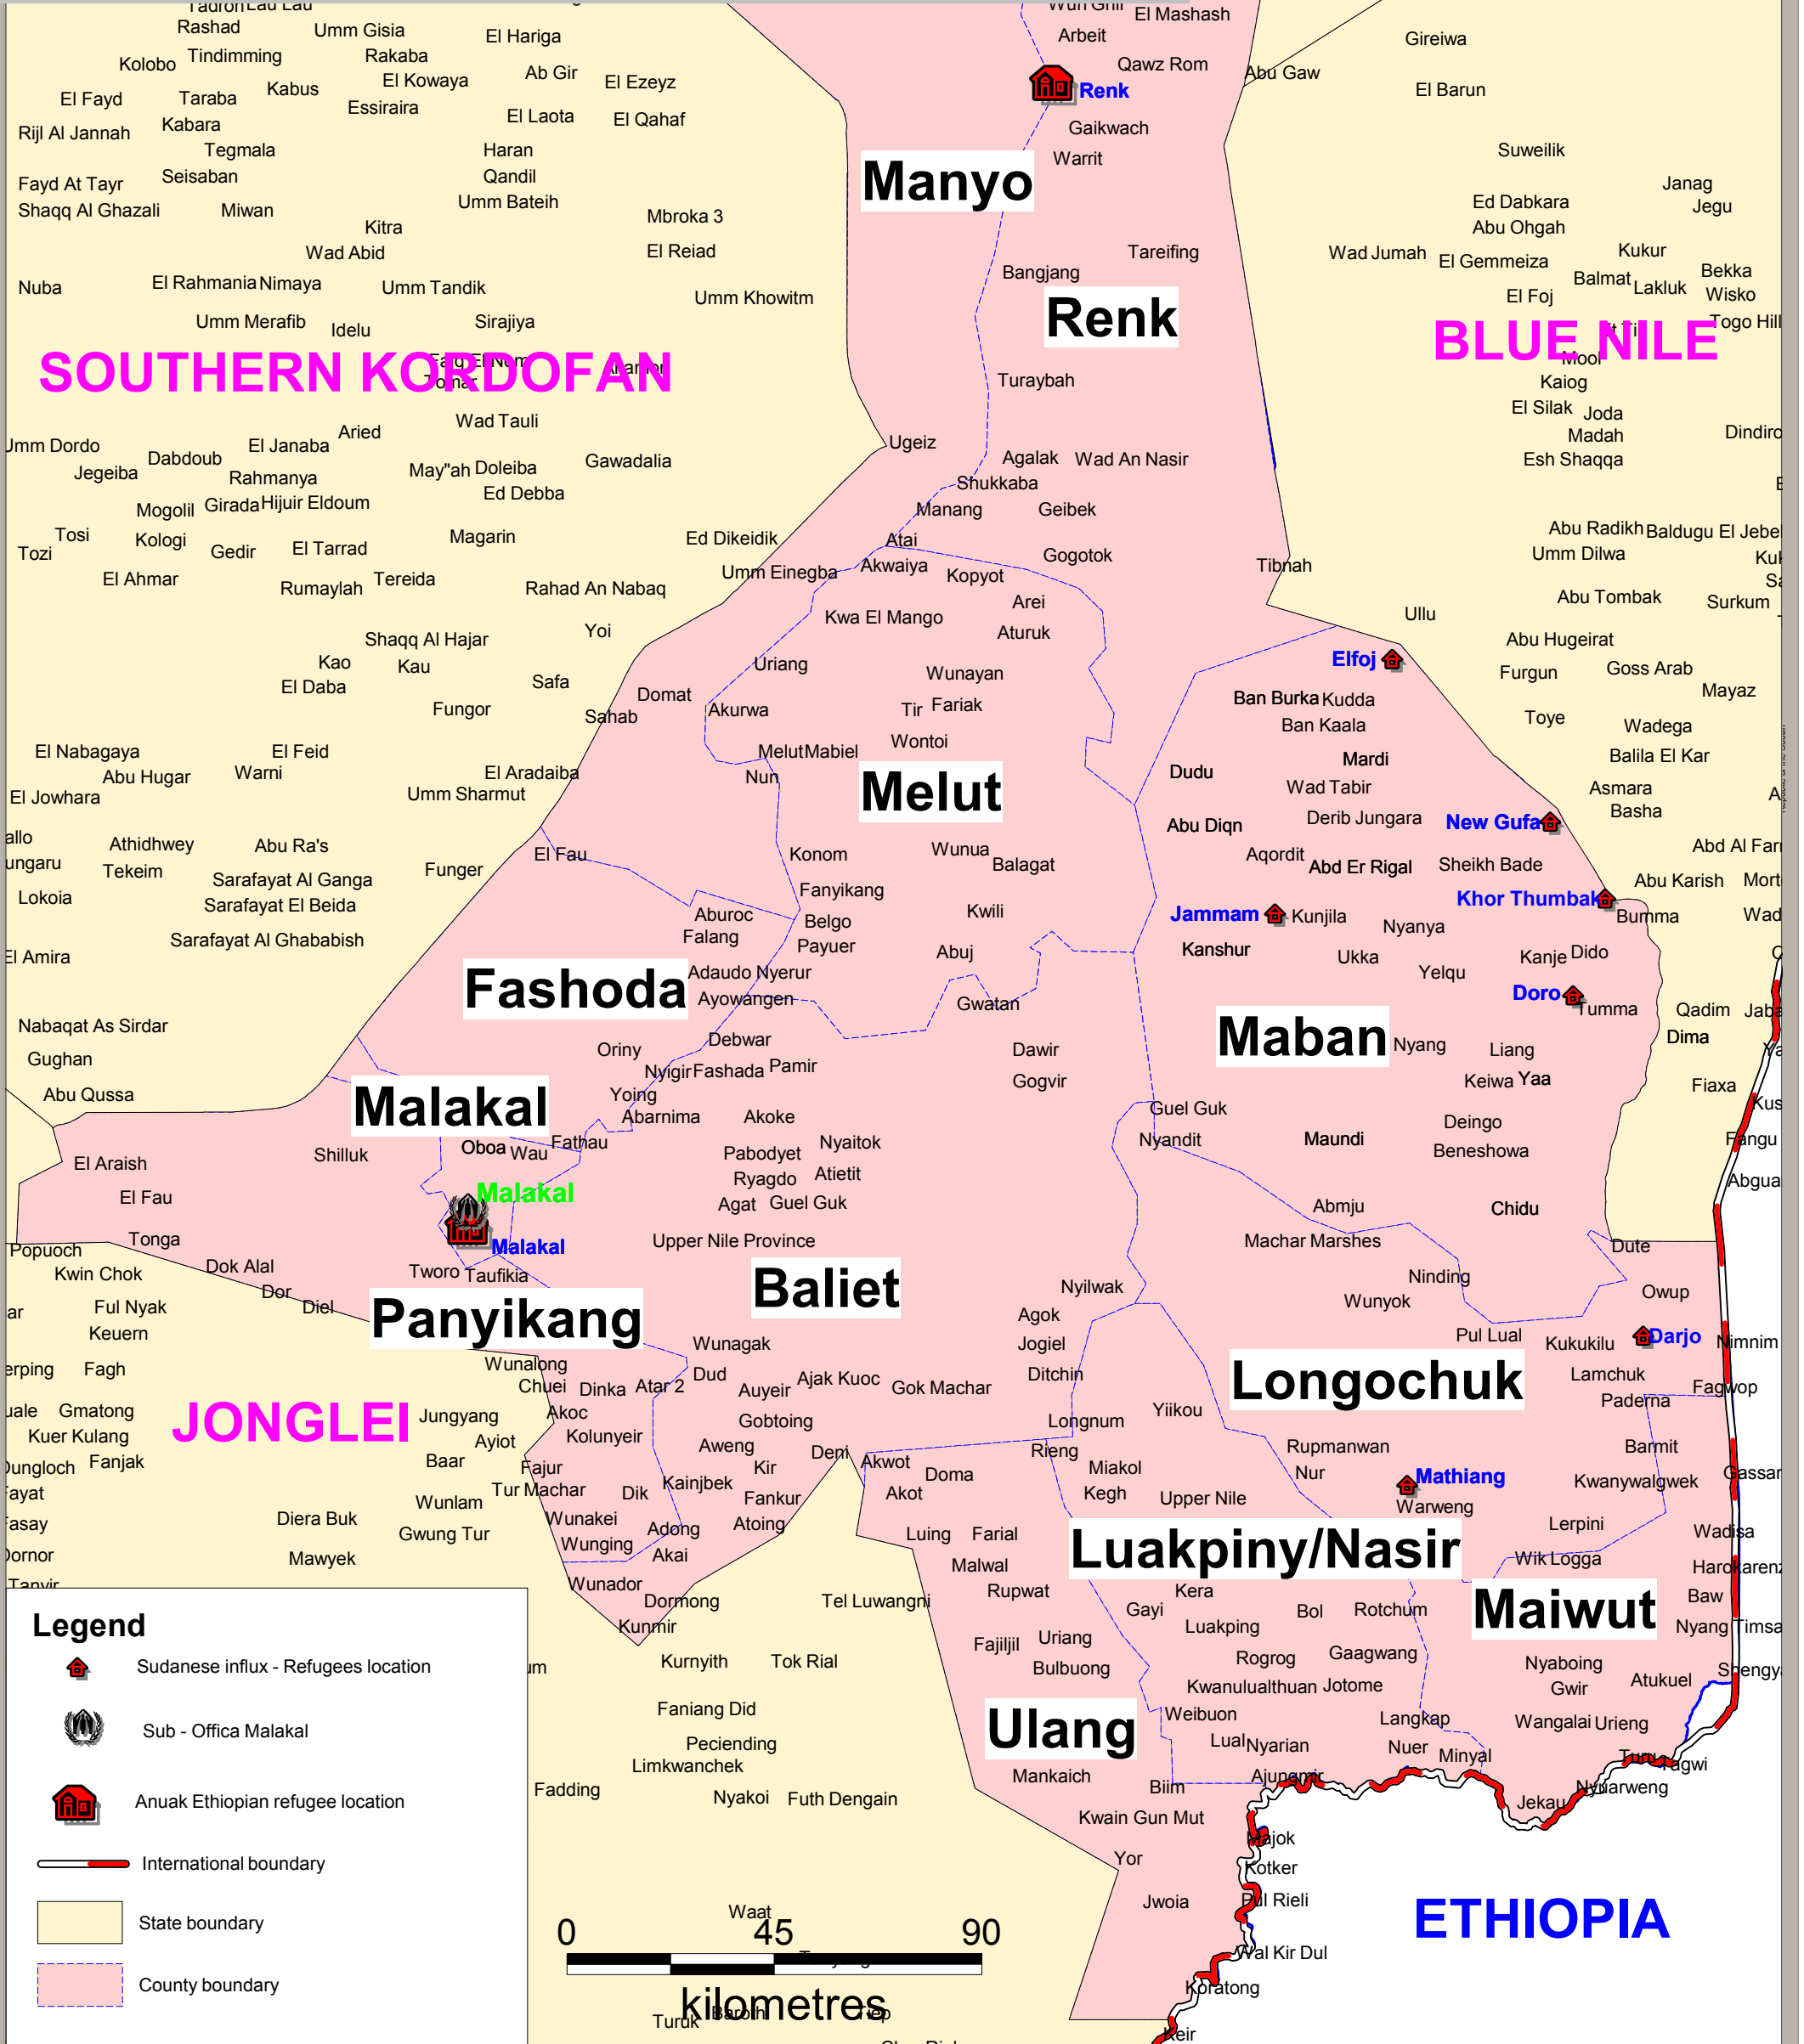

UPPER NILE STATE

Refugee locations

PROTECTION

Database Management Department
Juba, South Sudan

Sources:
UNHCR, Global Insight digital mapping
© 1998 Europa Technologies Ltd.

The boundaries and names shown
and the designations used on this
map do not imply official endorsement
or acceptance by the United Nations.

Refugee population in Upper Nile State

83,506

Refugee influx from Sudan (Blue Nile State)

Legend

- Sudanese influx - Refugees location
- Sub - Office Malakal
- Anuak Ethiopian refugee location
- International boundary
- State boundary
- County boundary