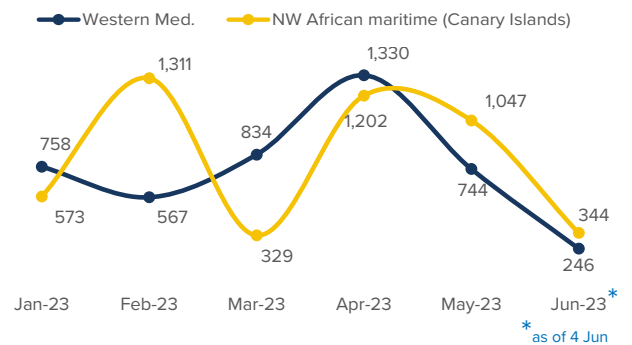

SPAIN Weekly snapshot - Week 22 (29 May- 4 Jun 2023)

The charts below are based on figures from the Ministry of Interior and UNHCR estimates. All figures are provisional and subject to change

Refugees & migrants: sea and land arrivals in week 22¹

Arrivals in Spain

Western Mediterranean

Northwest African maritime (Canary Islands)

Arrivals in Spain during the last five weeks¹

Arrivals in Spain by route during the last six months²

Arrivals in Spain per month²