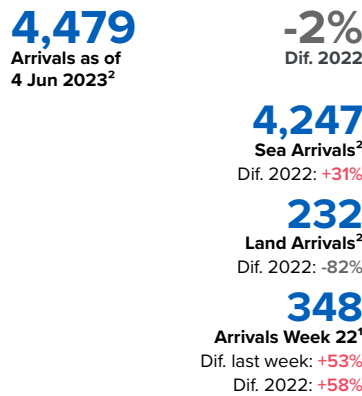

SPAIN Weekly snapshot - Week 22 (29 May- 4 Jun 2023)

The charts below are based on figures from the Ministry of Interior and UNHCR estimates. All figures are provisional and subject to change

Refugees & migrants: sea and land arrivals in week 22¹

Arrivals in Spain

Western Mediterranean

Northwest African maritime (Canary Islands)

Arrivals in Spain during the last five weeks¹

Arrivals in Spain by route during the last six months²

Arrivals in Spain per month²