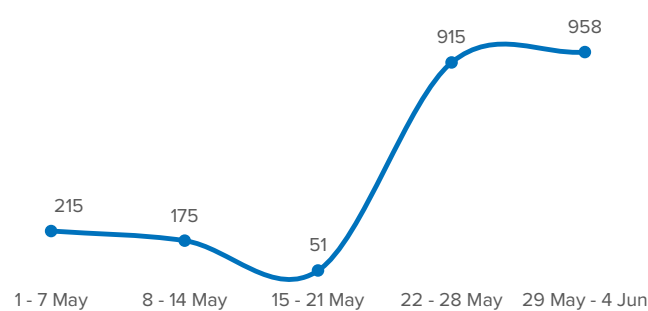

SPAIN Weekly snapshot - Week 22 (29 May- 4 Jun 2023)

The charts below are based on figures from the Ministry of Interior and UNHCR estimates. All figures are provisional and subject to change

Refugees & migrants: sea and land arrivals in week 22¹

Arrivals in Spain

Western Mediterranean

Northwest African maritime (Canary Islands)

Arrivals in Spain during the last five weeks¹

Arrivals in Spain by route during the last six months²

Arrivals in Spain per month²