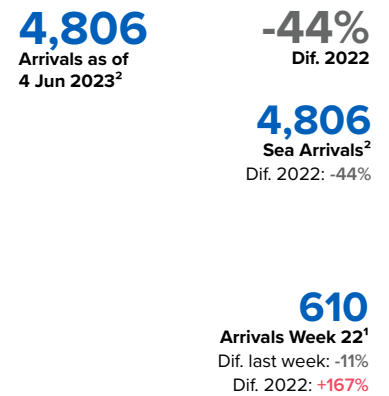

SPAIN Weekly snapshot - Week 22 (29 May- 4 Jun 2023)

The charts below are based on figures from the Ministry of Interior and UNHCR estimates. All figures are provisional and subject to change

Refugees & migrants: sea and land arrivals in week 22¹

Arrivals in Spain

Western Mediterranean

Northwest African maritime (Canary Islands)

Arrivals in Spain during the last five weeks¹

Arrivals in Spain by route during the last six months²

Arrivals in Spain per month²