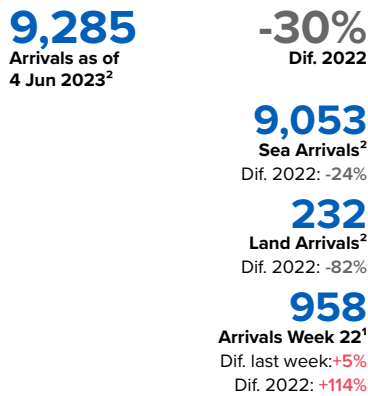

SPAIN Weekly snapshot - Week 22 (29 May- 4 Jun 2023)

The charts below are based on figures from the Ministry of Interior and UNHCR estimates. All figures are provisional and subject to change

Refugees & migrants: sea and land arrivals in week 22¹

Arrivals in Spain

Western Mediterranean

Northwest African maritime (Canary Islands)

Arrivals in Spain during the last five weeks¹

Arrivals in Spain by route during the last six months²

Arrivals in Spain per month²