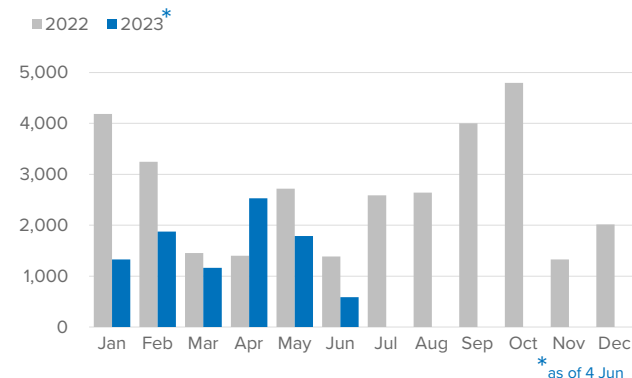

SPAIN Weekly snapshot - Week 22 (29 May- 4 Jun 2023)

The charts below are based on figures from the Ministry of Interior and UNHCR estimates. All figures are provisional and subject to change

Refugees & migrants: sea and land arrivals in week 22¹

Arrivals in Spain

Western Mediterranean

Northwest African maritime (Canary Islands)

Arrivals in Spain during the last five weeks¹

Arrivals in Spain by route during the last six months²

Arrivals in Spain per month²