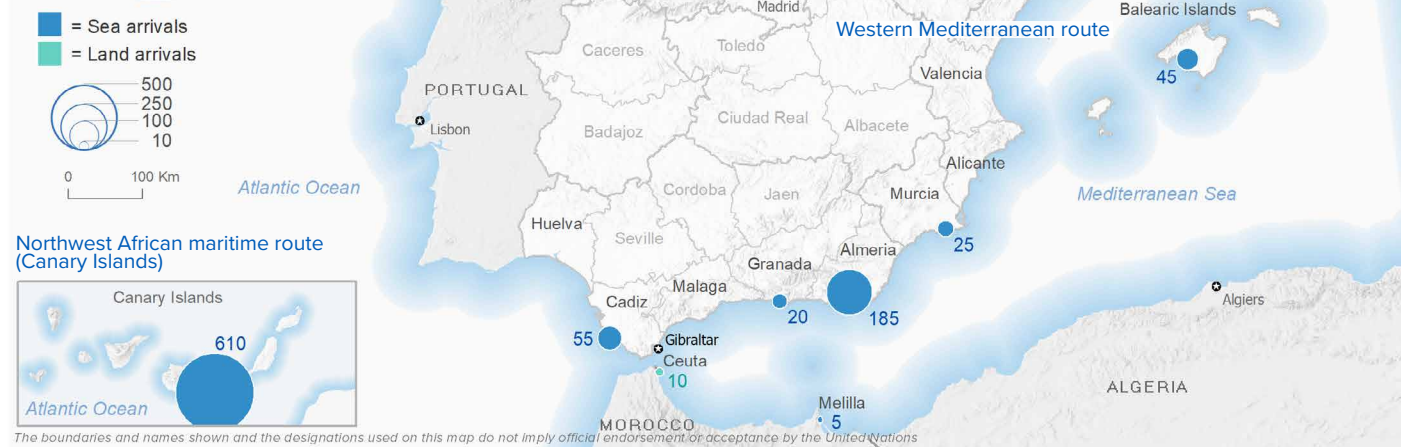

SPAIN Weekly snapshot - Week 22 (29 May- 4 Jun 2023)

The charts below are based on figures from the Ministry of Interior and UNHCR estimates. All figures are provisional and subject to change

Refugees & migrants: sea and land arrivals in week 22¹

Arrivals in Spain

Western Mediterranean

Northwest African maritime (Canary Islands)

Arrivals in Spain during the last five weeks¹

Arrivals in Spain by route during the last six months²

Arrivals in Spain per month²

Arrivals in Spain per year²