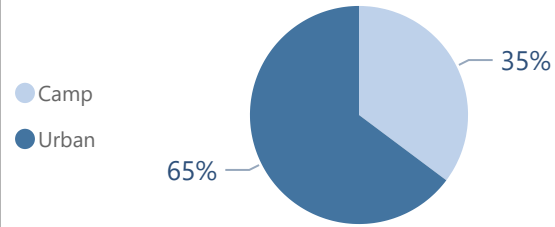

Camp and Urban Population

Population Trend

Governorate	Individuals	Household	% of Total
Erbil	127,462	37,518	48.66%
Erbil Urban	97,069	30,702	37.06%
Darashakran Camp	11,685	2,542	4.46%
Qushtapa Camp	8,681	1,992	3.31%
Kawergosk Camp	8,125	1,873	3.10%
Basirma Camp	1,902	409	0.73%
Duhok	83,755	21,570	31.98%
Duhok Urban	31,447	10,016	12.01%
Domiz Camp	28,694	6,269	10.95%
Domiz Camp 2	10,136	2,169	3.87%
Gawilan Camp	9,735	2,154	3.72%
Bardarash Camp	2,775	732	1.06%
Akre Settlement	968	230	0.37%
Sulaymaniyah	34,415	10,694	13.14%
Sulaymaniyah Urban	24,863	8,423	9.49%
Arbat Camp	9,552	2,271	3.65%
Other	16,297	10,231	6.22%
Other Urban Locations	16,297	10,231	6.22%
Total	261,929	80,013	100.00%