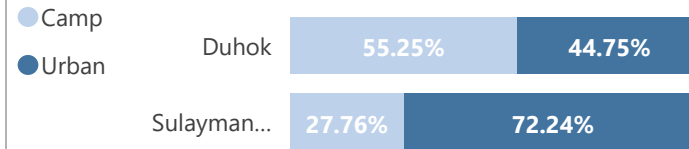

Camp and Urban Population

Population Trend

Governorate	Individuals	Household	% of Total
Erbil	127,462	37,518	48.66%
Erbil Urban	97,069	30,702	37.06%
Darashakran Camp	11,685	2,542	4.46%
Qushtapa Camp	8,681	1,992	3.31%
Kawergosk Camp	8,125	1,873	3.10%
Basirma Camp	1,902	409	0.73%
Duhok	83,755	21,570	31.98%
Duhok Urban	31,447	10,016	12.01%
Domiz Camp	28,694	6,269	10.95%
Domiz Camp 2	10,136	2,169	3.87%
Gawilan Camp	9,735	2,154	3.72%
Bardarash Camp	2,775	732	1.06%
Akre Settlement	968	230	0.37%
Sulaymaniyah	34,415	10,694	13.14%
Sulaymaniyah Urban	24,863	8,423	9.49%
Arbat Camp	9,552	2,271	3.65%
Other	16,297	10,231	6.22%
Other Urban Locations	16,297	10,231	6.22%
Total	261,929	80,013	100.00%