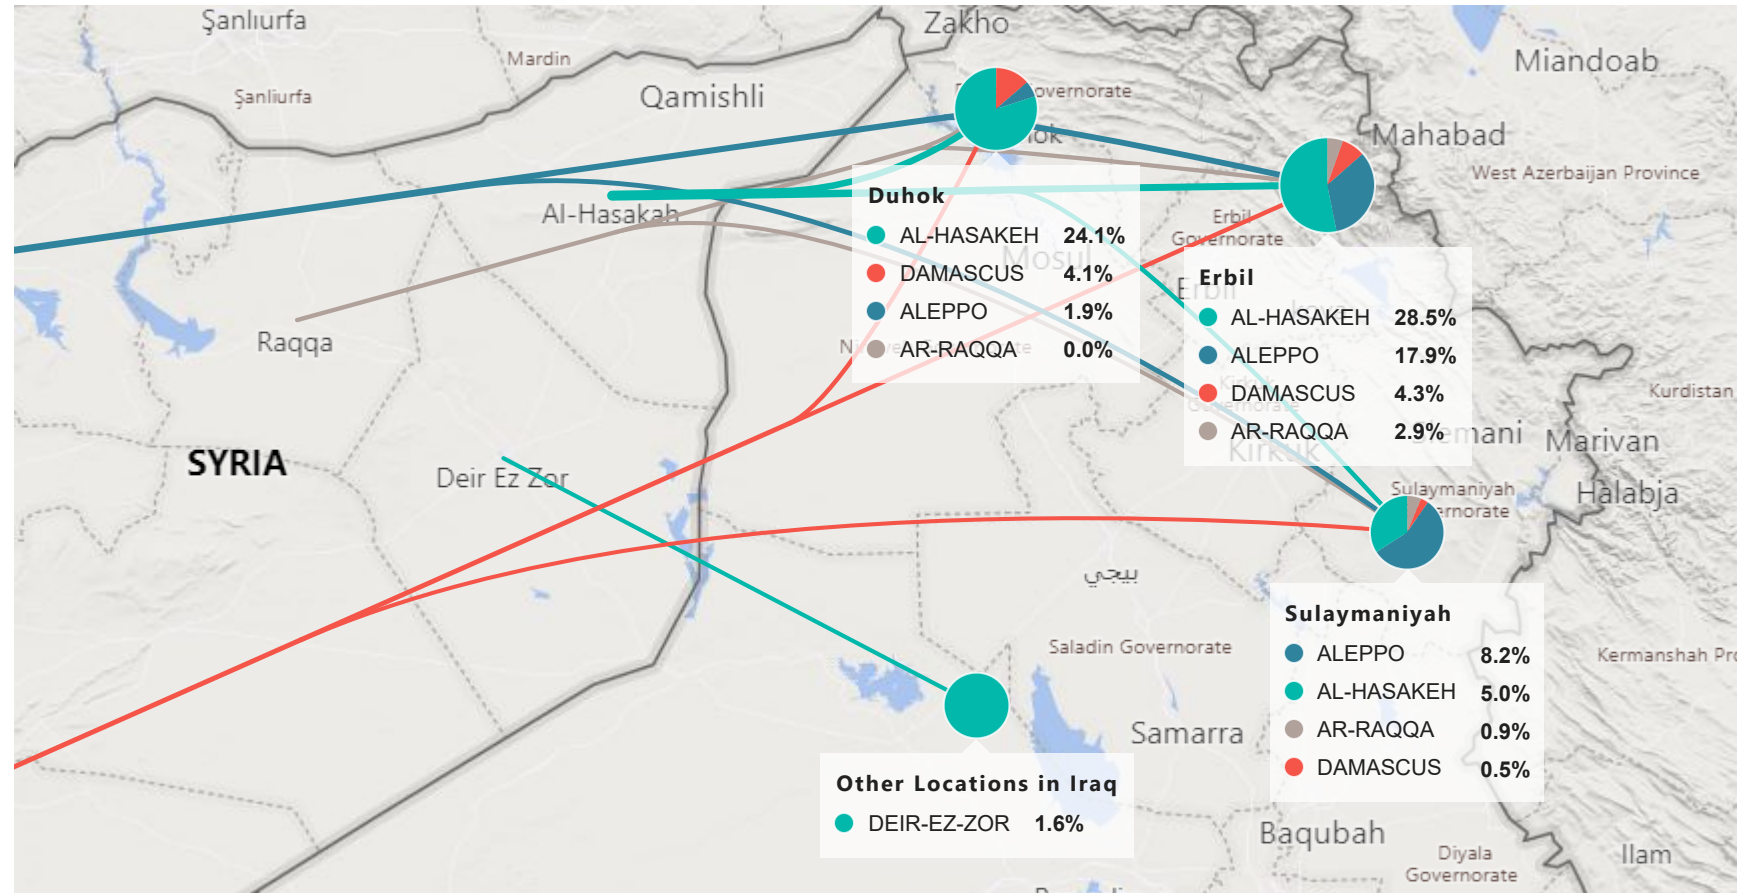

Camp and Urban Population

Population Trend

Governorate	Individuals	Household	% of Total
Erbil	127,462	37,518	48.66%
Erbil Urban	97,069	30,702	37.06%
Darashakran Camp	11,685	2,542	4.46%
Qushtapa Camp	8,681	1,992	3.31%
Kawergosk Camp	8,125	1,873	3.10%
Basirma Camp	1,902	409	0.73%
Duhok	83,755	21,570	31.98%
Duhok Urban	31,447	10,016	12.01%
Domiz Camp	28,694	6,269	10.95%
Domiz Camp 2	10,136	2,169	3.87%
Gawilan Camp	9,735	2,154	3.72%
Bardarash Camp	2,775	732	1.06%
Akre Settlement	968	230	0.37%
Sulaymaniyah	34,415	10,694	13.14%
Sulaymaniyah Urban	24,863	8,423	9.49%
Arbat Camp	9,552	2,271	3.65%
Other	16,297	10,231	6.22%
Other Urban Locations	16,297	10,231	6.22%
Total	261,929	80,013	100.00%

Information Management Unit: irqerbim@unhcr.org

Data source: UNHCR Registration Unit, Erbil, Iraq

Syrian Refugees Registered in Iraq

● Al-Hasakeh, Deir-ez-Zor ● Aleppo ● Damascus ● Ar-Raqqa