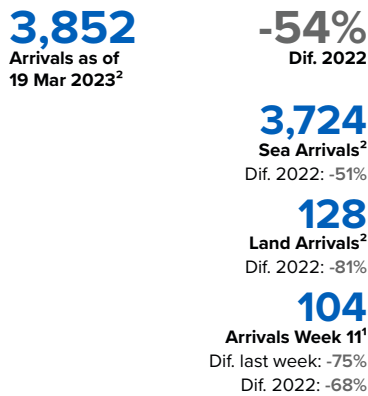

Arrivals in Spain