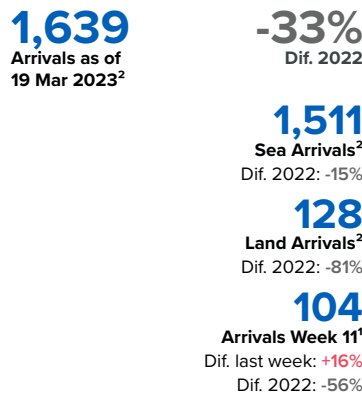

# SPAIN Weekly snapshot - Week 11 (13 - 19 Mar 2023)

The charts below are based on figures from the Ministry of Interior and UNHCR estimates. All figures are provisional and subject to change

## Refugees & migrants: sea and land arrivals in week 11<sup>1</sup>

### Northwest African maritime (Canary Islands)

## Arrivals in Spain by route during the last six months<sup>2</sup>