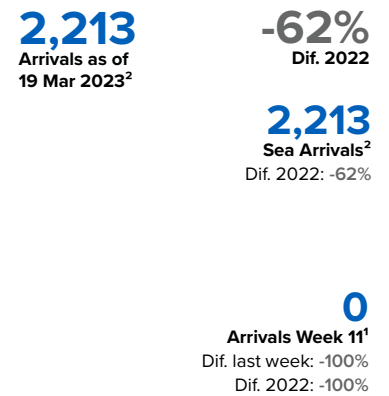

Northwest African maritime (Canary Islands)