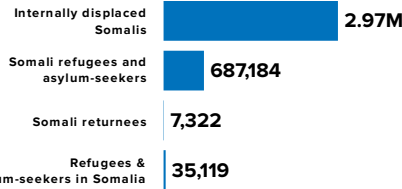

3.70 MILLION
PERSONS OF CONCERN
[SOMALIA SITUATION]

687,184

SOMALI REFUGEES AND ASYLUM-SEEKERS
hosted in neighbouring countries

2.97 MILLION

INTERNALLY DISPLACED IN SOMALIA

35,119

REFUGEES AND ASYLUM-SEEKERS
hosted in Somalia, by country of origin

7,322
SOMALI REFUGEE RETURNEEES
2020 - 2023

Estimated IDP statistics, Somalia Information Management Working Group, Jan 2021

REASONS FOR DISPLACEMENT

As of February 2023, Somalia was host to 35,119 registered refugees and asylum seekers, mainly from Ethiopia and Yemen.

Over 7,300 Somali refugees have returned to Somalia since January 2020 from different countries of asylum including Kenya, Yemen, Libya and Eritrea.

AGE AND GENDER COMPOSITION
of refugees and asylum-seekers