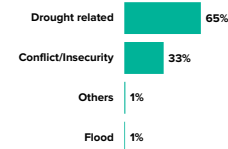

3.70 MILLION
PERSONS OF CONCERN
[SOMALIA SITUATION]

687,184

SOMALI REFUGEES AND ASYLUM-SEEKERS
hosted in neighbouring countries

2.97 MILLION

INTERNALLY DISPLACED IN SOMALIA

35,119

REFUGEES AND ASYLUM-SEEKERS
hosted in Somalia, by country of origin

7,322
SOMALI REFUGEE RETURNEEES
2020 - 2023

Estimated IDP statistics, Somalia Information Management Working Group, Jan 2021

REASONS FOR DISPLACEMENT

As of February 2023, Somalia was host to 35,119 registered refugees and asylum seekers, mainly from Ethiopia and Yemen.