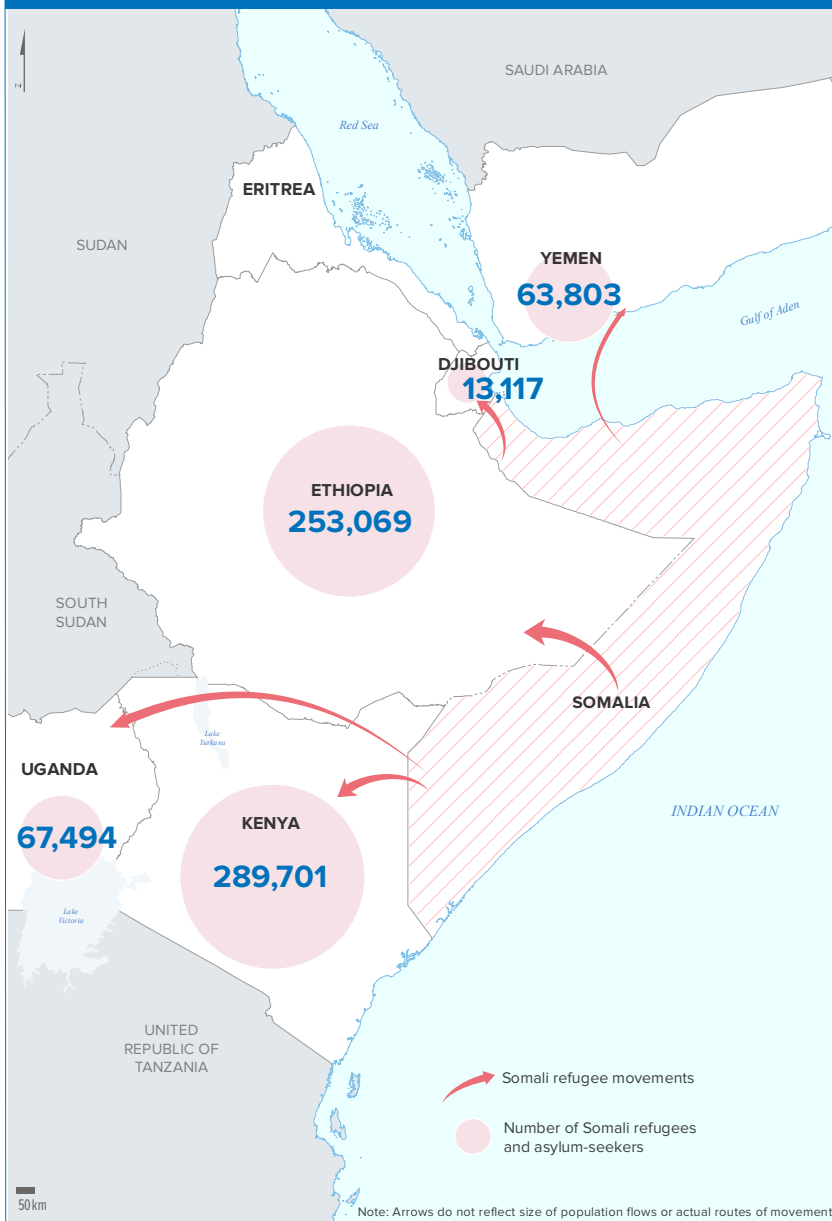

3.70 MILLION
PERSONS OF CONCERN
[SOMALIA SITUATION]

687,184

SOMALI REFUGEES AND ASYLUM-SEEKERS
hosted in neighbouring countries

2.97 MILLION

INTERNALLY DISPLACED IN SOMALIA

35,119

REFUGEES AND ASYLUM-SEEKERS
hosted in Somalia, by country of origin

7,322
SOMALI REFUGEE RETURNEEES
2020 - 2023

Estimated IDP statistics, Somalia Information Management Working Group, Jan 2021

REASONS FOR DISPLACEMENT

As of February 2023, Somalia was host to 35,119 registered refugees and asylum seekers, mainly from Ethiopia and Yemen.

Over 7,300 Somali refugees have returned to Somalia since January 2020 from different countries of asylum including Kenya, Yemen, Libya and Eritrea.

AGE AND GENDER COMPOSITION
of refugees and asylum-seekers

SOMALIS displaced into neighbouring countries

Population of concern to UNHCR in SOMALIA

2.97 MILLION
INTERNALLY DISPLACED PERSONS

7,322
SOMALI REFUGEE RETURNEEES

35,119
REFUGEES AND ASYLUM-SEEKERS

Region	IDPs	Assisted Refugee Returnees	Refugees and Asylum Seekers
Awdal	32,400	31	473
Bakool	41,300	10	1
Banadir	904,000	2,886	2,742
Bari	162,300	308	9,876
Bay	461,600	153	-
Galgaduud	92,400	10	1
Gedo	119,900	27	704
Hiraan	88,700	138	-
Lower Juba	76,700	739	-
Lower Shabelle	96,400	760	110
Middle Juba	40,000	1	3
Middle Shabelle	86,600	162	3
Mudug	131,200	36	1,413
Nugaal	49,000	54	2,828
Sanaag	46,000	8	152
Sool	175,400	18	23
Togdheer	167,400	26	362
Woqooyi Galbeed	196,200	556	16,428
Other	-	1,399	-
Total	2,967,500	7,322	35,119