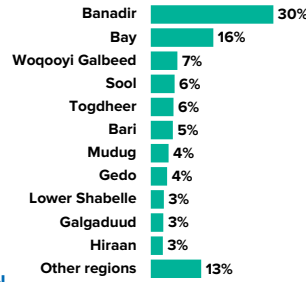

3.70 MILLION
PERSONS OF CONCERN
[SOMALIA SITUATION]

687,184

SOMALI REFUGEES AND ASYLUM-SEEKERS
hosted in neighbouring countries

2.97 MILLION

INTERNALLY DISPLACED IN SOMALIA

35,119

REFUGEES AND ASYLUM-SEEKERS
hosted in Somalia, by country of origin

7,322
SOMALI REFUGEE RETURNEEES
2020 - 2023

Estimated IDP statistics, Somalia Information Management Working Group, Jan 2021

REASONS FOR DISPLACEMENT

As of February 2023, Somalia was host to 35,119 registered refugees and asylum seekers, mainly from Ethiopia and Yemen.

Over 7,300 Somali refugees have returned to Somalia since January 2020 from different countries of asylum including Kenya, Yemen, Libya and Eritrea.

AGE AND GENDER COMPOSITION
of refugees and asylum-seekers

SOMALIS displaced into neighbouring countries

Population of concern to UNHCR in SOMALIA

2.97 MILLION
INTERNALLY DISPLACED PERSONS

7,322
SOMALI REFUGEE RETURNEEES

35,119
REFUGEES AND ASYLUM-SEEKERS

Region	IDPs	Assisted Refugee Returnees	Refugees and Asylum Seekers
Awdal	32,400	31	473
Bakool	41,300	10	1
Banadir	904,000	2,886	2,742
Bari	162,300	308	9,876
Bay	461,600	153	-
Galgaduud	92,400	10	1
Gedo	119,900	27	704
Hiraan	88,700	138	-
Lower Juba	76,700	739	-
Lower Shabelle	96,400	760	110
Middle Juba	40,000	1	3
Middle Shabelle	86,600	162	3
Mudug	131,200	36	1,413
Nugaal	49,000	54	2,828
Sanaag	46,000	8	152
Sool	175,400	18	23
Togdheer	167,400	26	362
Woqooyi Galbeed	196,200	556	16,428
Other	-	1,399	-
Total	2,967,500	7,322	35,119