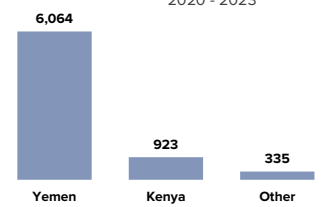

3.70 MILLION
PERSONS OF CONCERN
[SOMALIA SITUATION]

687,184

SOMALI REFUGEES AND ASYLUM-SEEKERS
hosted in neighbouring countries

2.97 MILLION

INTERNALLY DISPLACED IN SOMALIA

35,119

REFUGEES AND ASYLUM-SEEKERS
hosted in Somalia, by country of origin

7,322
SOMALI REFUGEE RETURNEEES
2020 - 2023

Estimated IDP statistics, Somalia Information Management Working Group, Jan 2021

REASONS FOR DISPLACEMENT

As of February 2023, Somalia was host to 35,119 registered refugees and asylum seekers, mainly from Ethiopia and Yemen.

Over 7,300 Somali refugees have returned to Somalia since January 2020 from different countries of asylum including Kenya, Yemen, Libya and Eritrea.

AGE AND GENDER COMPOSITION
of refugees and asylum-seekers