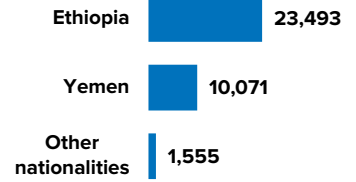

3.70 MILLION
PERSONS OF CONCERN
[SOMALIA SITUATION]

687,184

SOMALI REFUGEES AND ASYLUM-SEEKERS
hosted in neighbouring countries

2.97 MILLION

INTERNALLY DISPLACED IN SOMALIA

35,119

REFUGEES AND ASYLUM-SEEKERS
hosted in Somalia, by country of origin

7,322
SOMALI REFUGEE RETURNEEES
2020 - 2023

Estimated IDP statistics, Somalia Information Management Working Group, Jan 2021

REASONS FOR DISPLACEMENT

As of February 2023, Somalia was host to 35,119 registered refugees and asylum seekers, mainly from Ethiopia and Yemen.

Over 7,300 Somali refugees have returned to Somalia since January 2020 from different countries of asylum including Kenya, Yemen, Libya and Eritrea.

AGE AND GENDER COMPOSITION
of refugees and asylum-seekers

SOMALIS displaced into neighbouring countries

Population of concern to UNHCR in SOMALIA

2.97 MILLION
INTERNALLY DISPLACED PERSONS

7,322
SOMALI REFUGEE RETURNEEES

35,119
REFUGEES AND ASYLUM-SEEKERS

Region	IDPs	Assisted Refugee Returnees	Refugees and Asylum Seekers
Awdal	32,400	31	473
Bakool	41,300	10	1
Banadir	904,000	2,886	2,742
Bari	162,300	308	9,876
Bay	461,600	153	-
Galgaduud	92,400	10	1
Gedo	119,900	27	704
Hiraan	88,700	138	-
Lower Juba	76,700	739	-
Lower Shabelle	96,400	760	110
Middle Juba	40,000	1	3
Middle Shabelle	86,600	162	3
Mudug	131,200	36	1,413
Nugaal	49,000	54	2,828
Sanaag	46,000	8	152
Sool	175,400	18	23
Togdheer	167,400	26	362
Woqooyi Galbeed	196,200	556	16,428
Other	-	1,399	-
Total	2,967,500	7,322	35,119