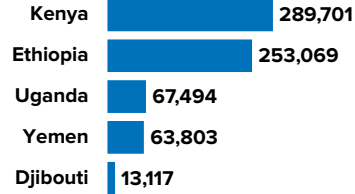

3.70 MILLION
PERSONS OF CONCERN
[SOMALIA SITUATION]

687,184

SOMALI REFUGEES AND ASYLUM-SEEKERS
hosted in neighbouring countries

2.97 MILLION

INTERNALLY DISPLACED IN SOMALIA

35,119

REFUGEES AND ASYLUM-SEEKERS
hosted in Somalia, by country of origin

7,322
SOMALI REFUGEE RETURNEEES
2020 - 2023

Estimated IDP statistics, Somalia Information Management Working Group, Jan 2021

REASONS FOR DISPLACEMENT

As of February 2023, Somalia was host to 35,119 registered refugees and asylum seekers, mainly from Ethiopia and Yemen.

Over 7,300 Somali refugees have returned to Somalia since January 2020 from different countries of asylum including Kenya, Yemen, Libya and Eritrea.

AGE AND GENDER COMPOSITION
of refugees and asylum-seekers

SOMALIS displaced into neighbouring countries

Population of concern to UNHCR in SOMALIA

2.97 MILLION
INTERNALLY DISPLACED PERSONS

7,322
SOMALI REFUGEE RETURNEEES

35,119
REFUGEES AND ASYLUM-SEEKERS

Region	IDPs	Assisted Refugee Returnees	Refugees and Asylum Seekers
Awdal	32,400	31	473
Bakool	41,300	10	1
Banadir	904,000	2,886	2,742
Bari	162,300	308	9,876
Bay	461,600	153	-
Galgaduud	92,400	10	1
Gedo	119,900	27	704
Hiraan	88,700	138	-
Lower Juba	76,700	739	-
Lower Shabelle	96,400	760	110
Middle Juba	40,000	1	3
Middle Shabelle	86,600	162	3
Mudug	131,200	36	1,413
Nugaal	49,000	54	2,828
Sanaag	46,000	8	152
Sool	175,400	18	23
Togdheer	167,400	26	362
Woqooyi Galbeed	196,200	556	16,428
Other	-	1,399	-
Total	2,967,500	7,322	35,119