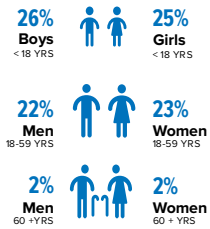

3.70 MILLION
PERSONS OF CONCERN
[SOMALIA SITUATION]

687,184

SOMALI REFUGEES AND ASYLUM-SEEKERS
hosted in neighbouring countries

2.97 MILLION

INTERNALLY DISPLACED IN SOMALIA

35,119

REFUGEES AND ASYLUM-SEEKERS
hosted in Somalia, by country of origin

7,322
SOMALI REFUGEE RETURNEEES
2020 - 2023

Estimated IDP statistics, Somalia Information Management Working Group, Jan 2021

REASONS FOR DISPLACEMENT

As of February 2023, Somalia was host to 35,119 registered refugees and asylum seekers, mainly from Ethiopia and Yemen.

Over 7,300 Somali refugees have returned to Somalia since January 2020 from different countries of asylum including Kenya, Yemen, Libya and Eritrea.

AGE AND GENDER COMPOSITION
of refugees and asylum-seekers