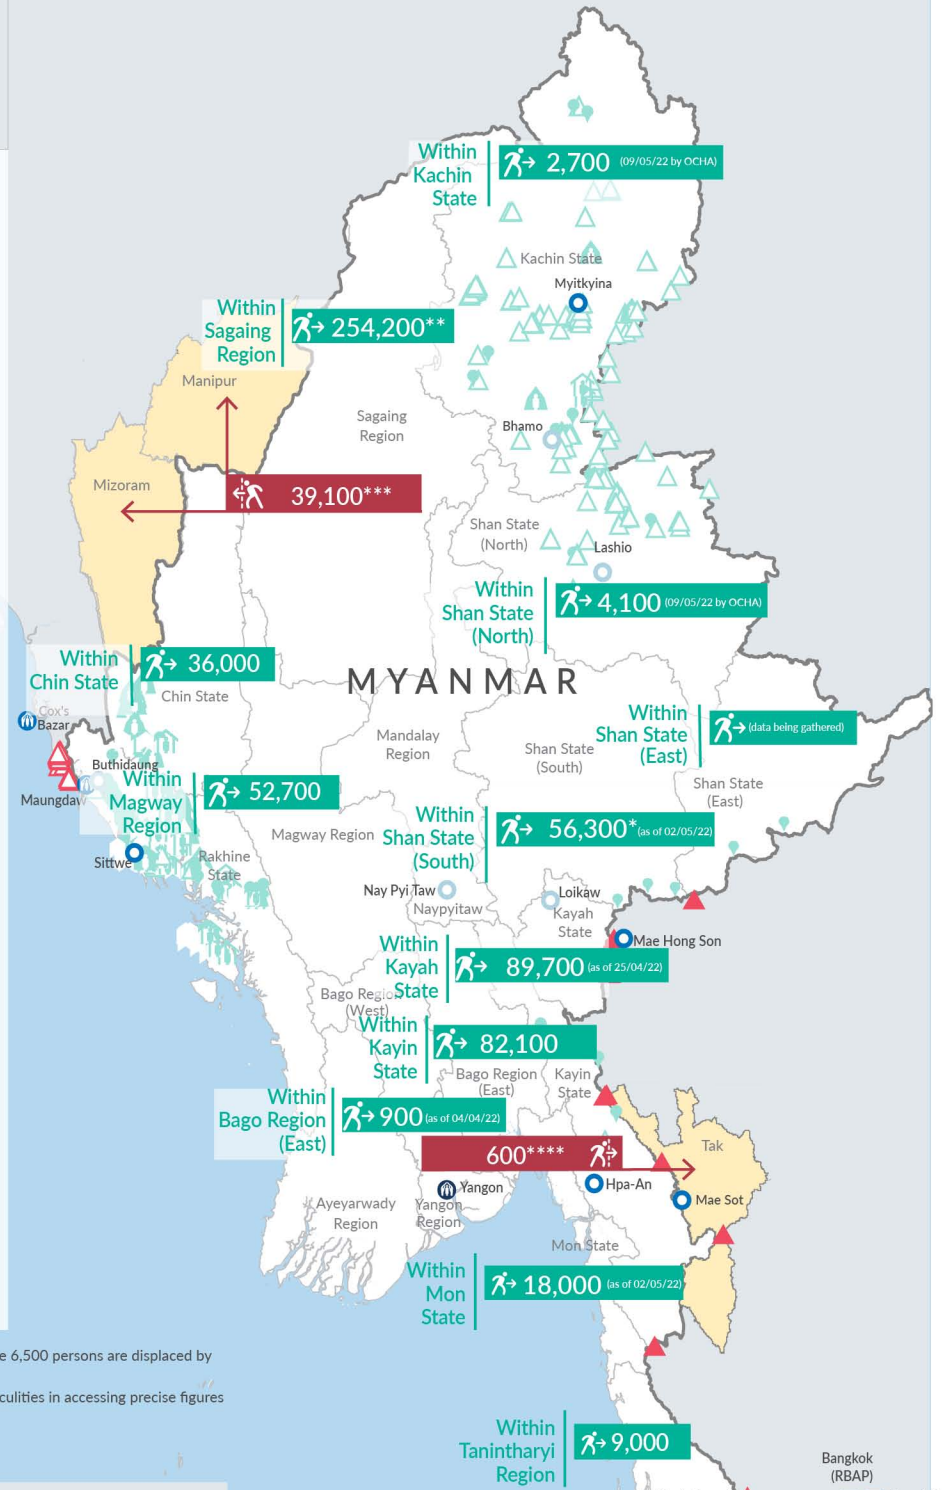

Key figures

Estimated # of IDPs  **605,700**

Estimated # of displaced to neighbouring countries  **39,700**

Estimated displacement figures by Month

*49,800 persons are displaced by armed conflict in neighbouring Kayah State while 6,500 persons are displaced by inter-EAO conflict between SSPP and RCSS

**Number may fluctuate in Sagaing Region due to the uncertain situation and difficulties in accessing precise figures

***Estimates by UNHCR

****Estimates by Tak Border Command Center (TBCC)

*****Range of figures was used while data collection was in progress

The boundaries and names shown and the designations used on this map do not imply official endorsement or acceptance by the United Nations

Key figures

952,300

Estimated total IDPs within Myanmar

346,600
 Estimated # of IDPs displaced prior to 1 Feb 2021
 (As of 31 December, 2021)

605,700
 Estimated # of IDPs displaced post 1 Feb 2021
 (As of 09 May, 2022)

 Prior to 1 Feb 2021

 Post 1 Feb 2021

Estimated internal displacement within Myanmar Pre+Post 1 February 2021 (rounded to the nearest hundred)