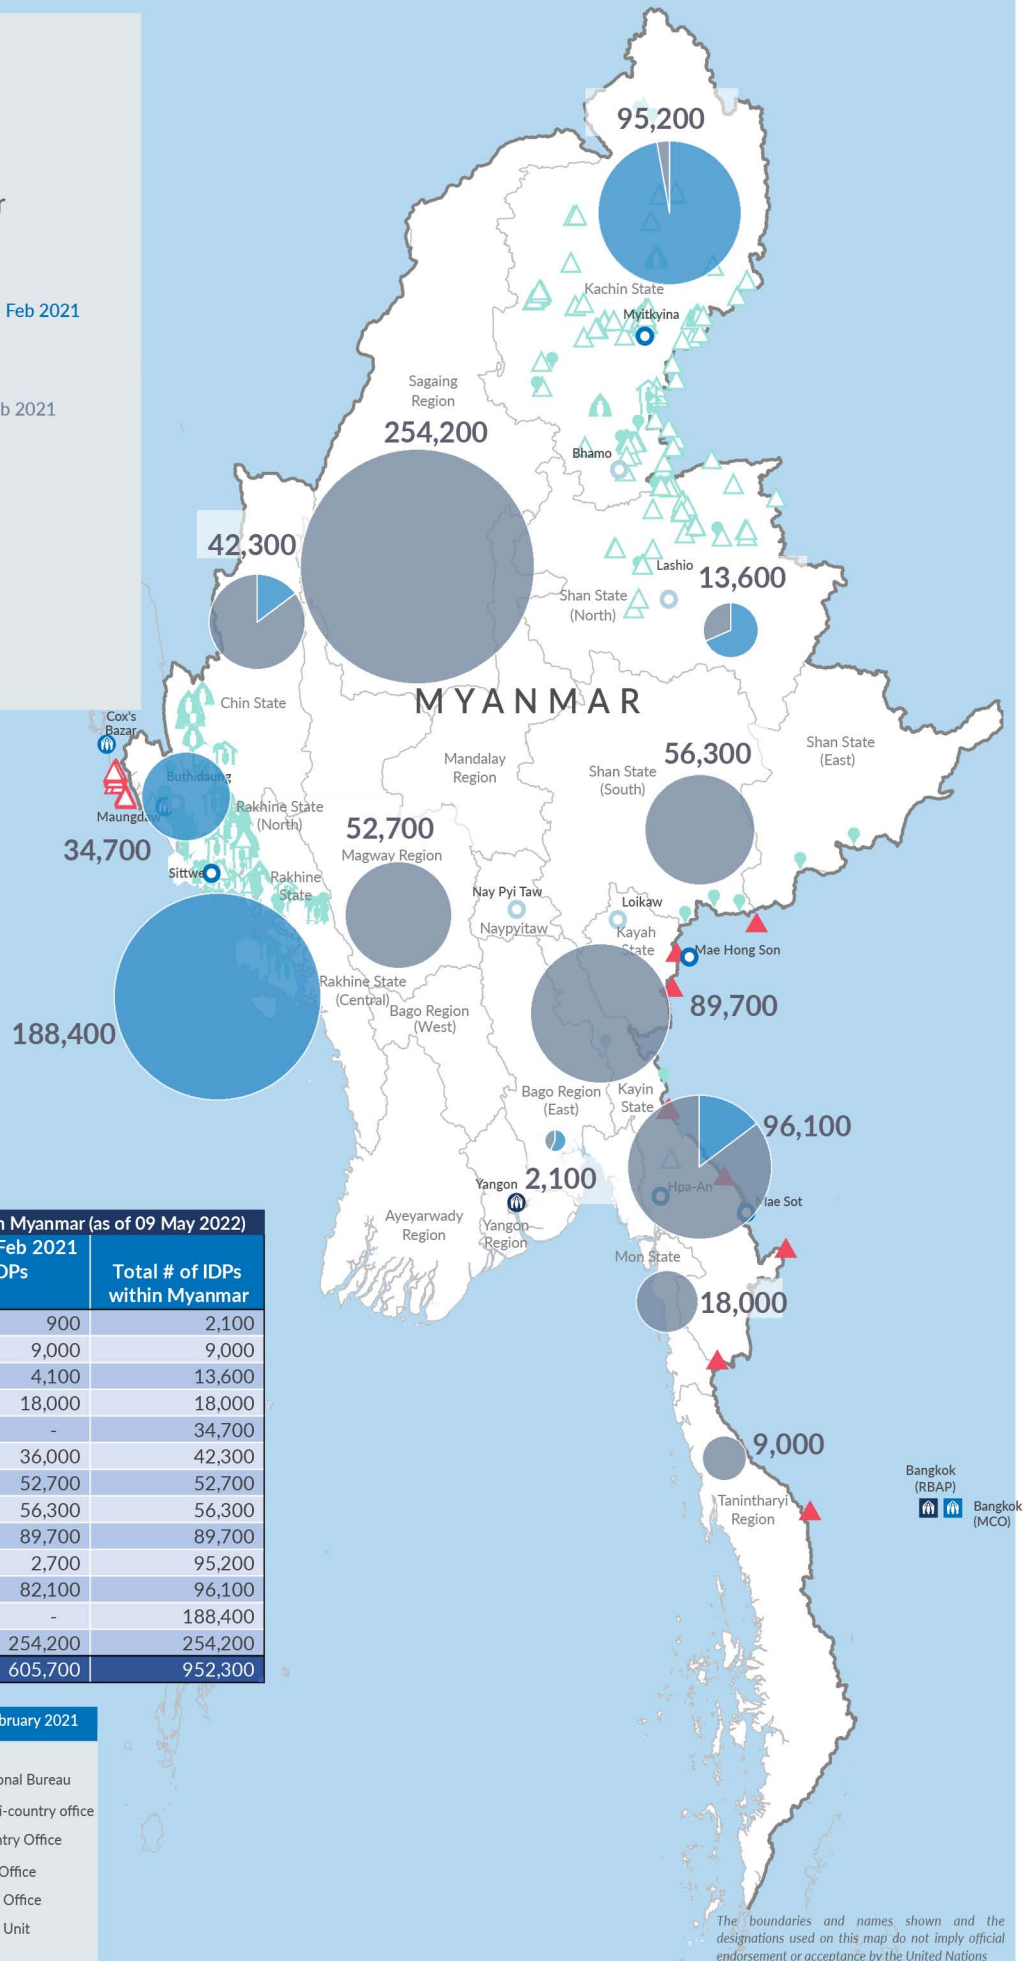

Key figures

Estimated # of IDPs  **605,700**

Estimated # of displaced to neighbouring countries  **39,700**

Estimated displacement figures by Month

*49,800 persons are displaced by armed conflict in neighbouring Kayah State while 6,500 persons are displaced by inter-EAO conflict between SSPP and RCSS

 Estimated internal displacement within Myanmar since 1 February 2021 (rounded to the nearest hundred)

 Estimated displacement to neighbouring countries since 1 February 2021

- | | | | |
|--|---|---|----------------------------|
|  | IDP unplanned settlement (pre-1 Feb 2021) |  | UNHCR Regional Bureau |
|  | IDP Center (pre-1 Feb 2021) |  | UNHCR Multi-country office |
|  | IDP spontaneous location (pre-1 Feb 2021) |  | UNHCR Country Office |
|  | IDP planned settlement (pre-1 Feb 2021) |  | UNHCR Sub-Office |
|  | Temporary shelter for displaced people from Myanmar |  | UNHCR Field Office |
|  | Refugee, planned settlement |  | UNHCR Field Unit |
|  | States/Provinces with new arrivals |  | International boundaries |

The boundaries and names shown and the designations used on this map do not imply official endorsement or acceptance by the United Nations

Key figures

952,300

Estimated total IDPs within Myanmar

346,600
 Estimated # of IDPs displaced prior to 1 Feb 2021
 (As of 31 December, 2021)

605,700
 Estimated # of IDPs displaced post 1 Feb 2021
 (As of 09 May, 2022)

 Prior to 1 Feb 2021

 Post 1 Feb 2021

Estimated internal displacement within Myanmar Pre+Post 1 February 2021 (rounded to the nearest hundred)