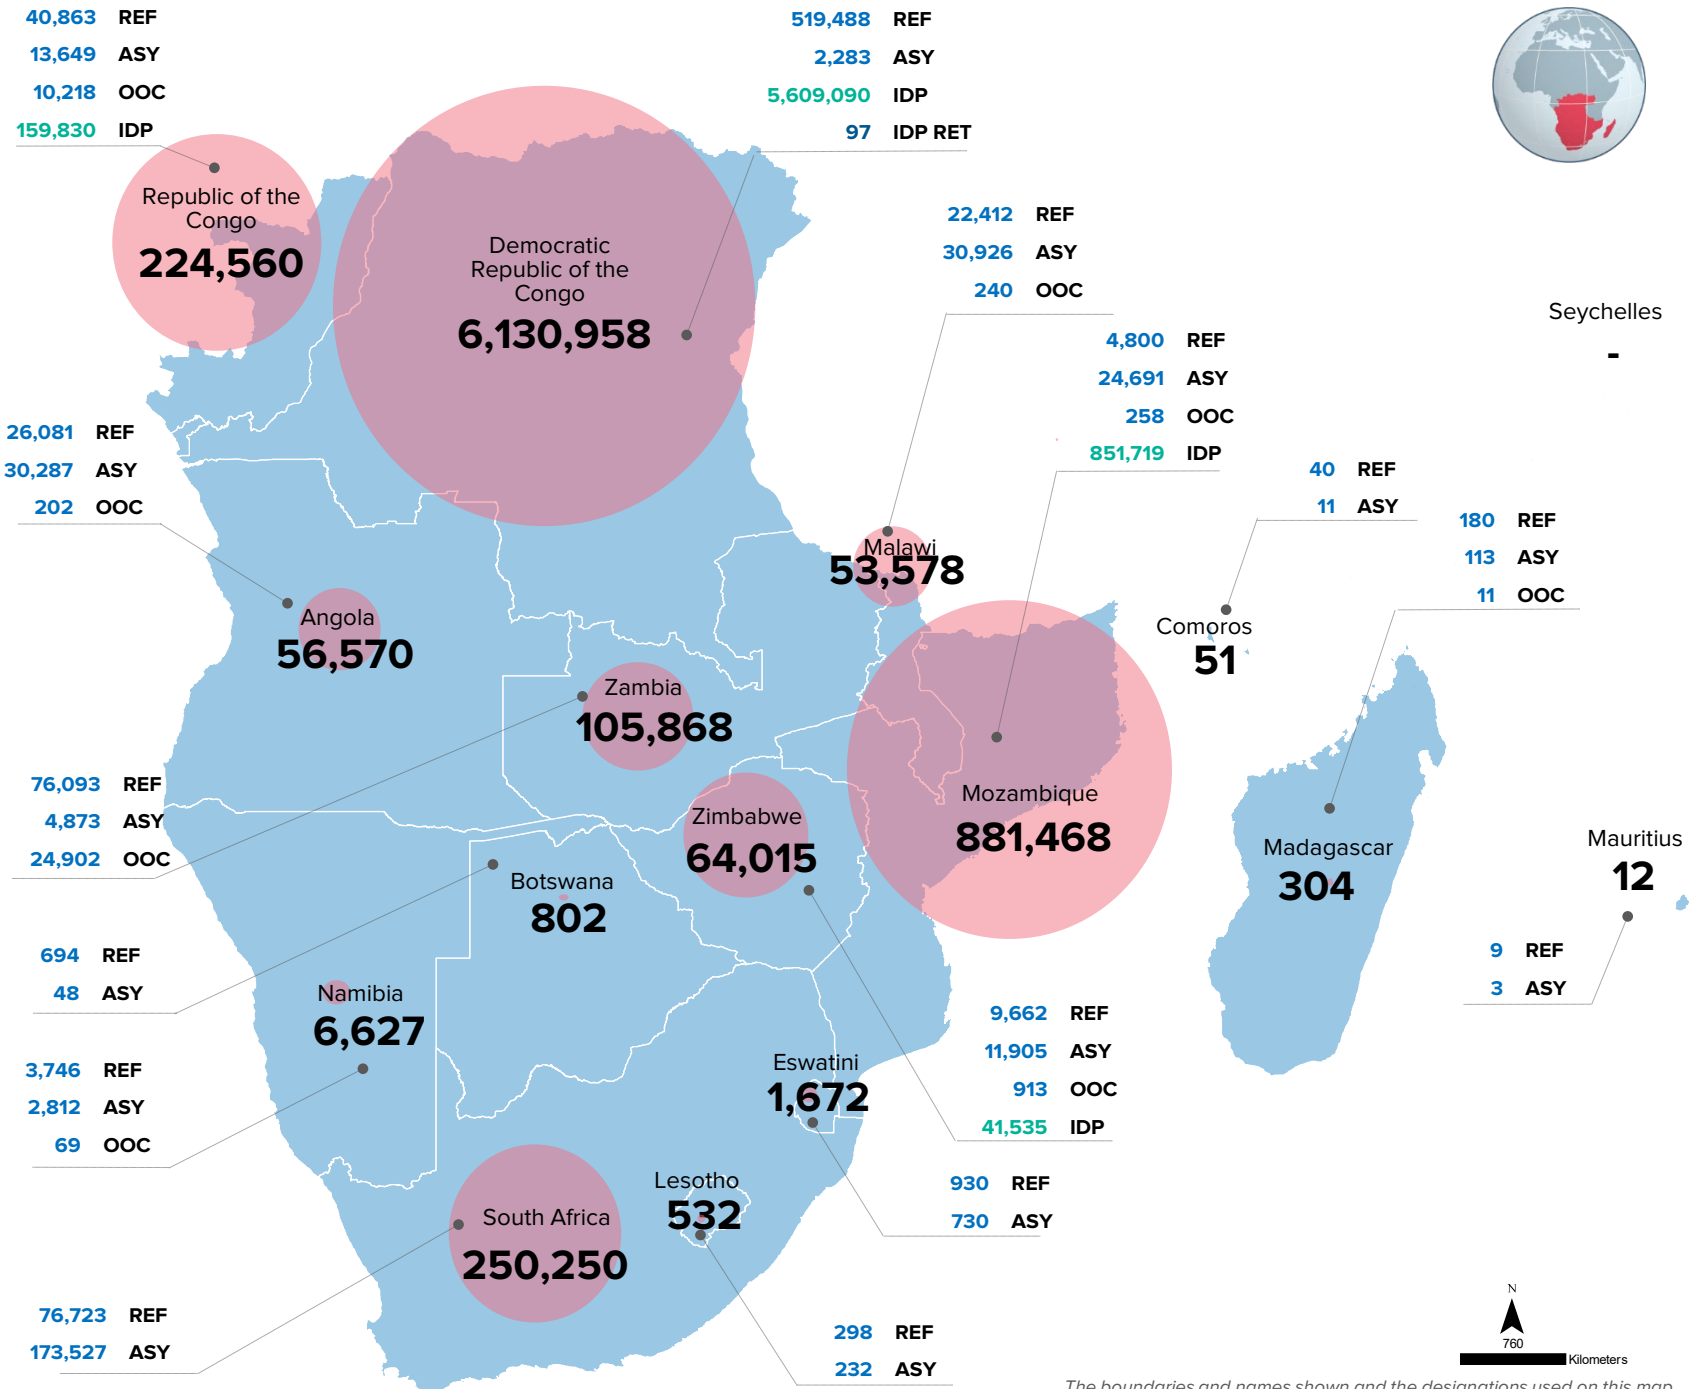

KEY FIGURES

7,777,267
Total Population of concern

1,115,093
Refugees, asylum-seekers, other of concern & returnees

6,662,174
IDP population

Natural Disaster IDPs
384,570
6%

PoCs IN SOUTHERN AFRICA REGION

The boundaries and names shown and the designations used on this map do not imply official endorsement or acceptance by the United Nations