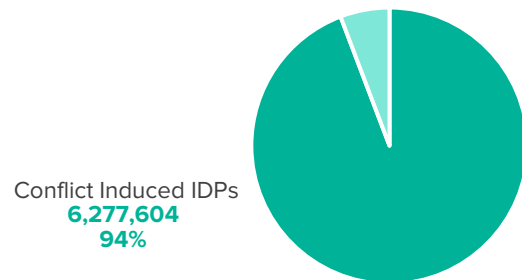

KEY FIGURES

7,777,267
Total Population of concern

1,115,093
Refugees, asylum-seekers, other of concern & returnees

6,662,174
IDP population

Natural Disaster IDPs
384,570
6%

PoCs IN SOUTHERN AFRICA REGION

The boundaries and names shown and the designations used on this map do not imply official endorsement or acceptance by the United Nations