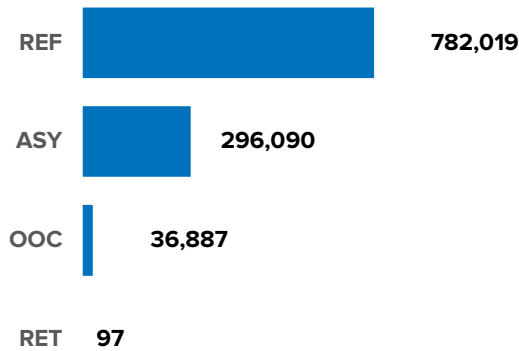

KEY FIGURES

7,777,267
Total Population of concern

1,115,093
Refugees, asylum-seekers, other of concern & returnees

6,662,174
IDP population

Natural Disaster IDPs
384,570
6%

PoCs IN SOUTHERN AFRICA REGION

The boundaries and names shown and the designations used on this map do not imply official endorsement or acceptance by the United Nations